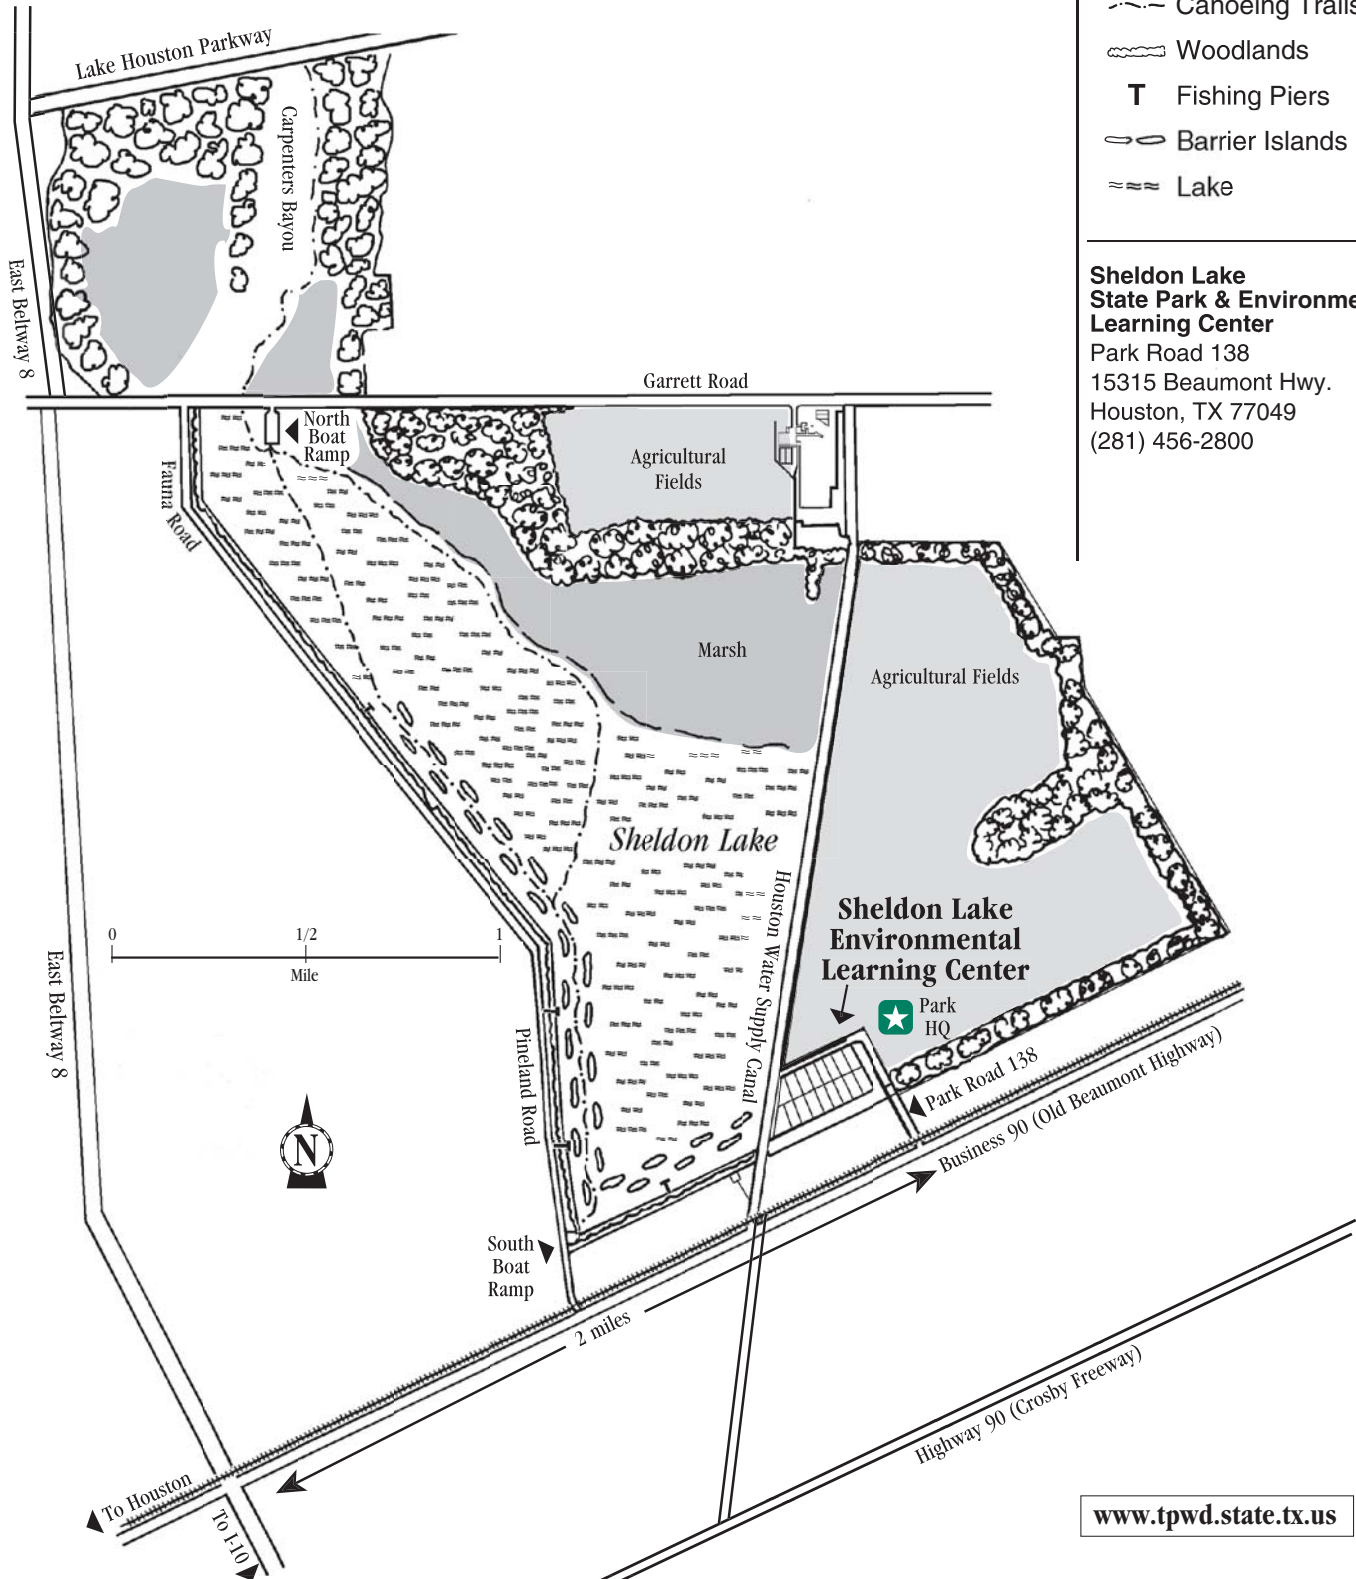

Sheldon Lake

State Park and Environmental Learning Center

Legend:

-  Headquarters
-  Canoeing Trails
-  Woodlands
-  Fishing Piers
-  Barrier Islands
-  Lake

**Sheldon Lake
State Park & Environmental
Learning Center**
Park Road 138
15315 Beaumont Hwy.
Houston, TX 77049
(281) 456-2800

www.tpwd.state.tx.us