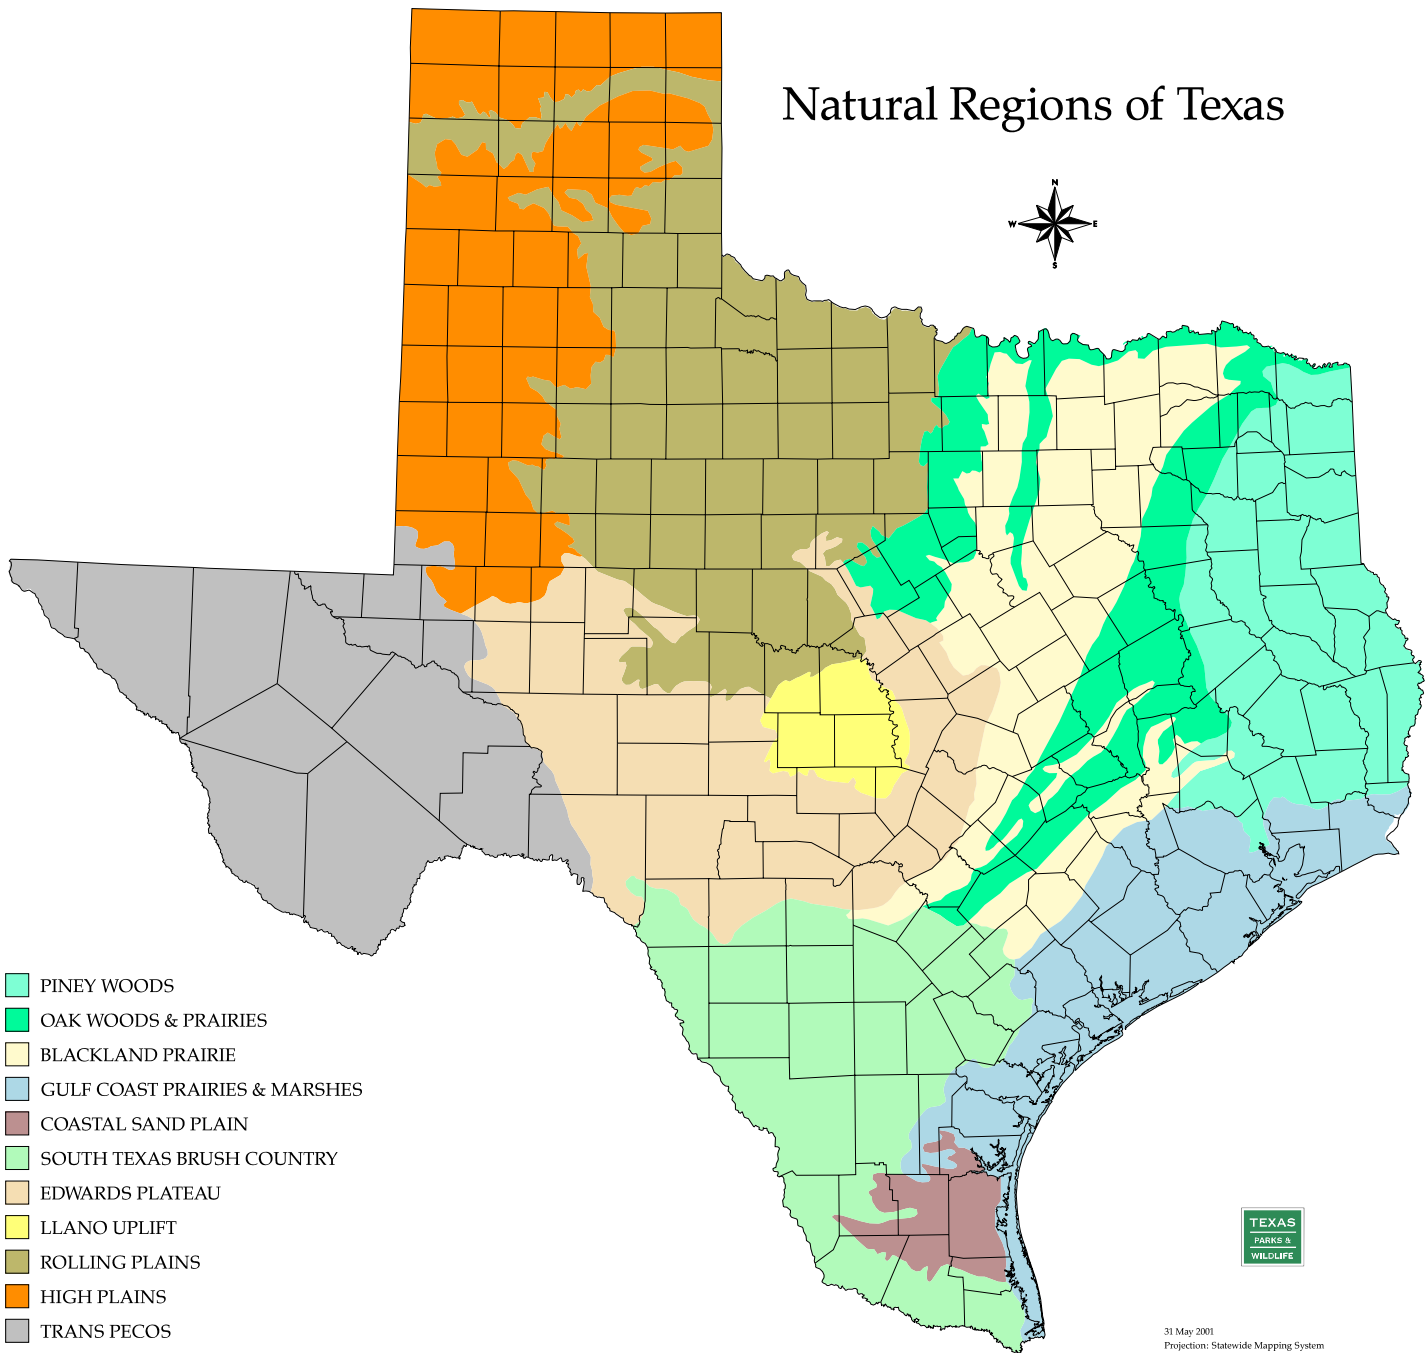

Natural Regions of Texas

- PINEY WOODS
- OAK WOODS & PRAIRIES
- BLACKLAND PRAIRIE
- GULF COAST PRAIRIES & MARSHES
- COASTAL SAND PLAIN
- SOUTH TEXAS BRUSH COUNTRY
- EDWARDS PLATEAU
- LLANO UPLIFT
- ROLLING PLAINS
- HIGH PLAINS
- TRANS PECOS

Source: *Preserving Texas' Natural Heritage*. LBJ School of
Public Affairs Policy Research Project Report 31, 1978.