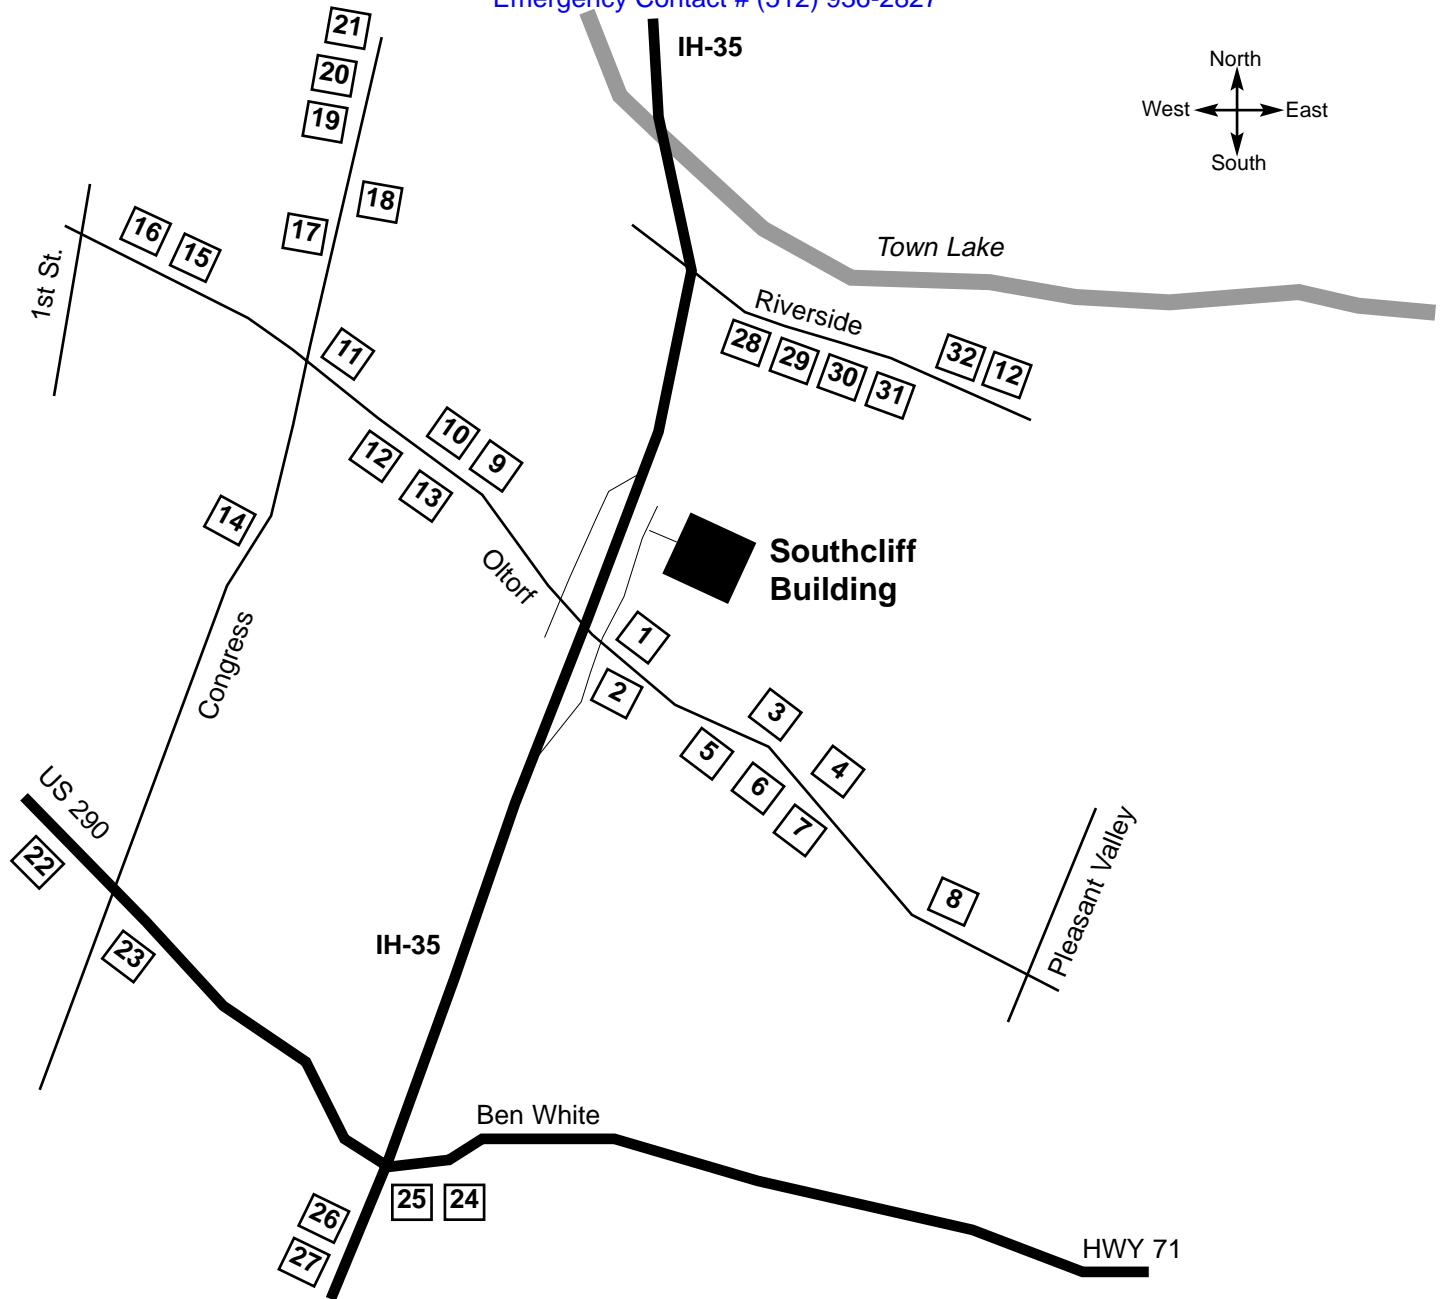

Southcliff Building 2015 South IH-35 Austin, TX

Emergency Contact # (512) 936-2827

Restaurant Guide		
1. Luby's Cafeteria	10. Texicalli Grill	17. Richard Jones BBQ
2. Carrows	11. Rosie's Tamale House	18. Tree House Grill
3. Subway	12. Taco Bell	19. Magnolia Cafe
4. Jack in the Box	13. McDonald's	20. Fran's Hamburgers
5. Sonic Drive-In	14. Golden Chick	21. Shaggy's Caribbean
6. Whataburger	15. Church's Fried Chicken	22. Serranos Cantina
7. Aljohn's Pizza & Italian	16. Popeye's	23. Wendy's
8. Wanfu Chinese Rest.		24. Shortstop
9. Curra's Grill		25. Omni Hotel
		26. IHOP
		27. Furr's Cafeteria
		28. Church's Chicken
		29. Long John Silvers
		30. Pizza Hut
		31. Thundercloud Subs
		32. McDonald's