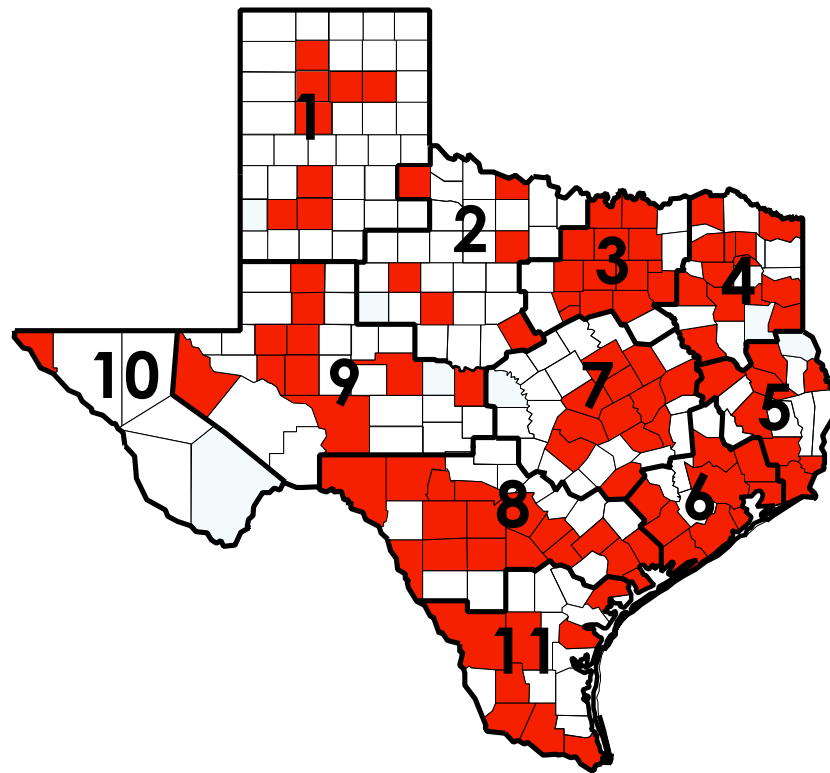

# Distribution of Cancer Cluster Investigations by Texas County, 2001-2004

 Cancer Cluster Investigations

## Investigated Texas Counties

Anderson	El Paso	Johnson	Smith
Angelina	Falls	Karnes	Somervell
Bandera	Fayette	Kaufman	Tarrant
Bexar	Franklin	Liberty	Titus
Bowie	Frio	Lubbock	Tom Green
Brazoria	Galveston	McCulloch	Travis
Burleson	Grayson	McLennan	Upton
Cameron	Gregg	Medina	Val Verde
Camp	Guadalupe	Midland	Van Zandt
Carson	Hardin	Montgomery	Victoria
Chambers	Harris	Nueces	Walker
Collin	Harrison	Orange	Webb
Cottle	Hidalgo	Panola	Wharton
Crane	Hockley	Parker	Williamson
Dallas	Hood	Polk	Wise
Dawson	Hopkins	Potter	Wood
Denton	Jackson	Randall	
Duval	Jefferson	Robertson	
Ellis	Jim Hogg	Rockwall	