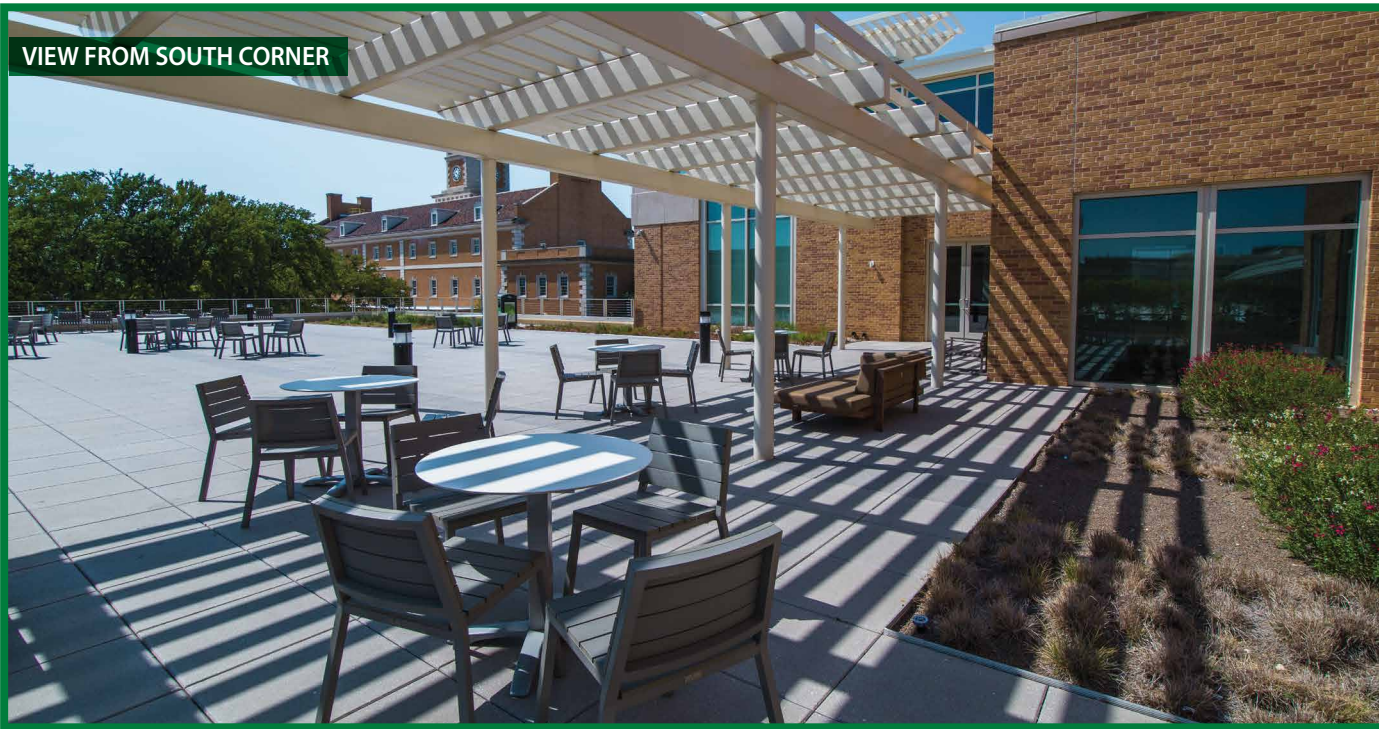

UNIVERSITY UNION

UNT

EVENT PLANNING AND SCHEDULING SERVICES

ROOFTOP GARDEN

VIEW FROM SOUTH CORNER

FEATURES

- Existing furnishings

VIEW FROM MAIN ENTRANCE

VIEW FROM WEST