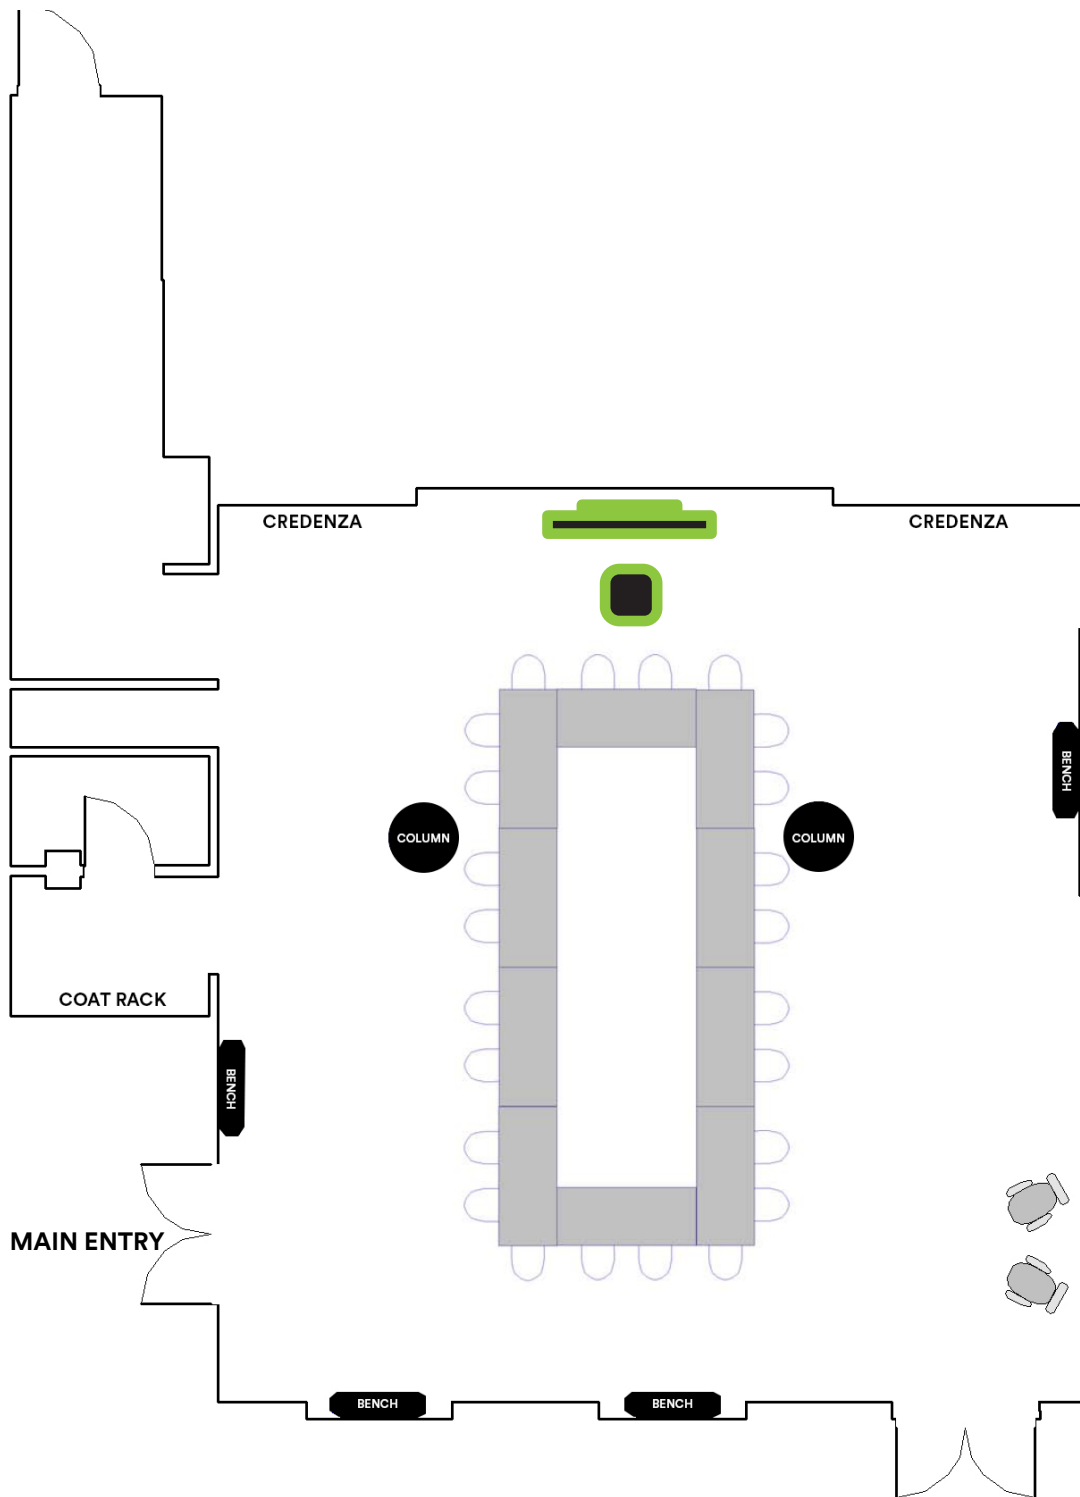

VIEW FROM WALL FACING TV

VIEW FROM FLAT TV PANEL

CLASSROOM CONFIGURATION

1,794 SQ/FT

58' x 47'

MAX SEATING: 28*

SYMBOL KEY

*Please note that the addition of catering or any additional services or features will affect your max seating. Please contact your event specialist for additional information on this matter.

HOLLOW SQUARE CONFIGURATION

1,794 SQ/FT

58' x 47'

MAX SEATING: 24*

SYMBOL KEY

*Please note that the addition of catering or any additional services or features will affect your max seating. Please contact your event specialist for additional information on this matter.

ROUNDS CONFIGURATION

1,794 SQ/FT

58' x 47'

MAX SEATING: 56*

SYMBOL KEY

Flat Panel TV

Table

Chair

THEATER CONFIGURATION

1,794 SQ/FT 58' x 47'

MAX SEATING: 56*

SYMBOL KEY

Flat Panel TV

Chair

Podium

Chair