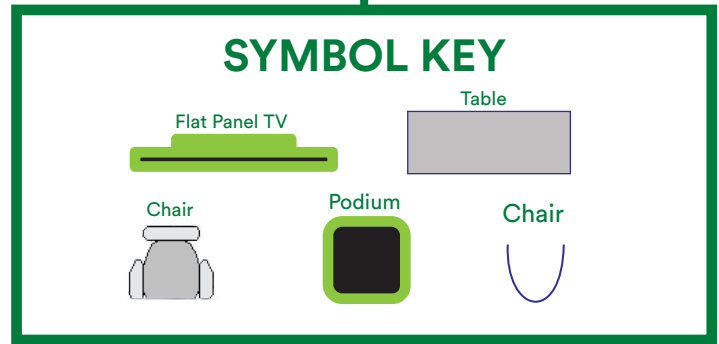

UNIVERSITY UNION

UNT

EVENT PLANNING AND SCHEDULING SERVICES

**PRESIDENTS DIAMOND SUITE
ROOM 406**

VIEW FROM MAIN ENTRANCE

FEATURES

- Podium with built in computer
- Flat panel display
- Audio inputs
- Built in sound system
- Coat rack
- President suite furniture
- Credenza (8 ½ ft by 1 ft 11 inches deep)
- Credenza (10ft 10 inch by 1 ft 11 inches deep)

VIEW FROM WALL FACING TV

VIEW FROM FLAT TV PANEL

CLASSROOM CONFIGURATION

1,794 SQ/FT

58' x 47'

MAX SEATING: 28*

SYMBOL KEY

*Please note that the addition of catering or any additional services or features will affect your max seating. Please contact your event specialist for additional information on this matter.

CONFERENCE CONFIGURATION
 1,794 SQ/FT 58' x 47'
 MAX SEATING: 20*

*Please note that the addition of catering or any additional services or features will affect your max seating. Please contact your event specialist for additional information on this matter.

ROUNDS CONFIGURATION

1,794 SQ/FT

58' x 47'

MAX SEATING: 56*

SYMBOL KEY

Flat Panel TV

Table

Chair