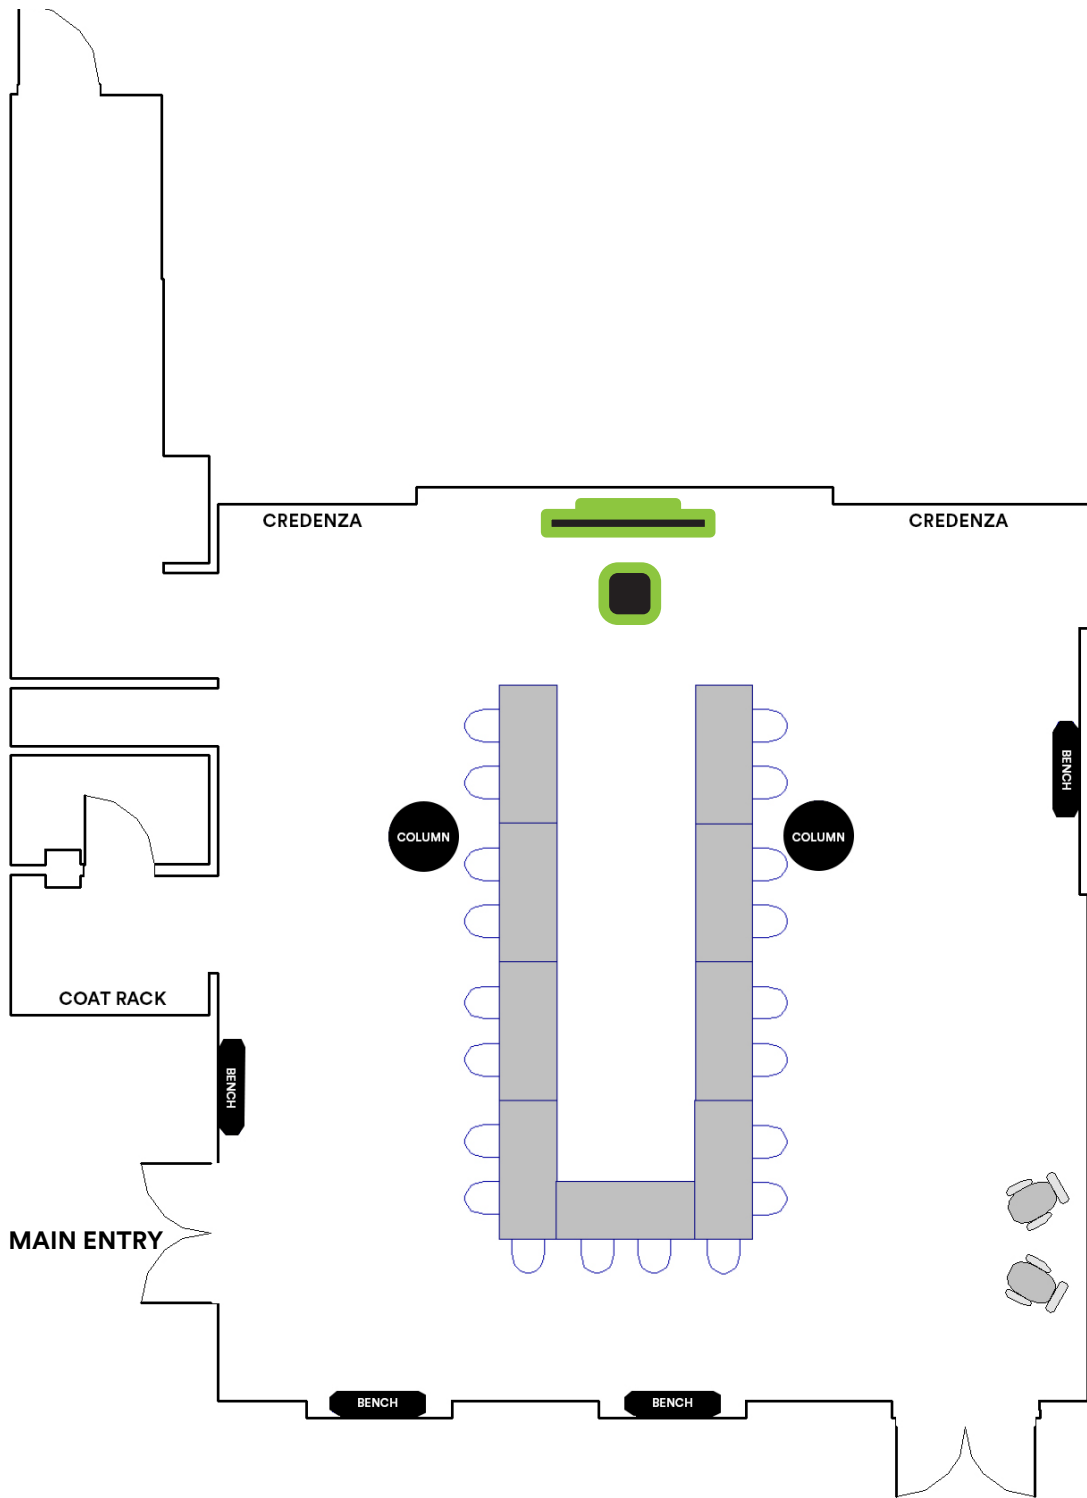

HOLLOW SQUARE CONFIGURATION

1,794 SQ/FT

58' x 47'

MAX SEATING: 24*

SYMBOL KEY

*Please note that the addition of catering or any additional services or features will affect your max seating. Please contact your event specialist for additional information on this matter.

OPEN-U CONFIGURATION

1,794 SQ/FT

58' x 47'

MAX SEATING: 20*

SYMBOL KEY

*Please note that the addition of catering or any additional services or features will affect your max seating. Please contact your event specialist for additional information on this matter.

ROUNDS CONFIGURATION

1,794 SQ/FT

58' x 47'

MAX SEATING: 56*

SYMBOL KEY

Flat Panel TV

Table

Chair

THEATER CONFIGURATION

1,794 SQ/FT 58' x 47'

MAX SEATING: 56*

SYMBOL KEY

Flat Panel TV

Chair

Podium

Chair