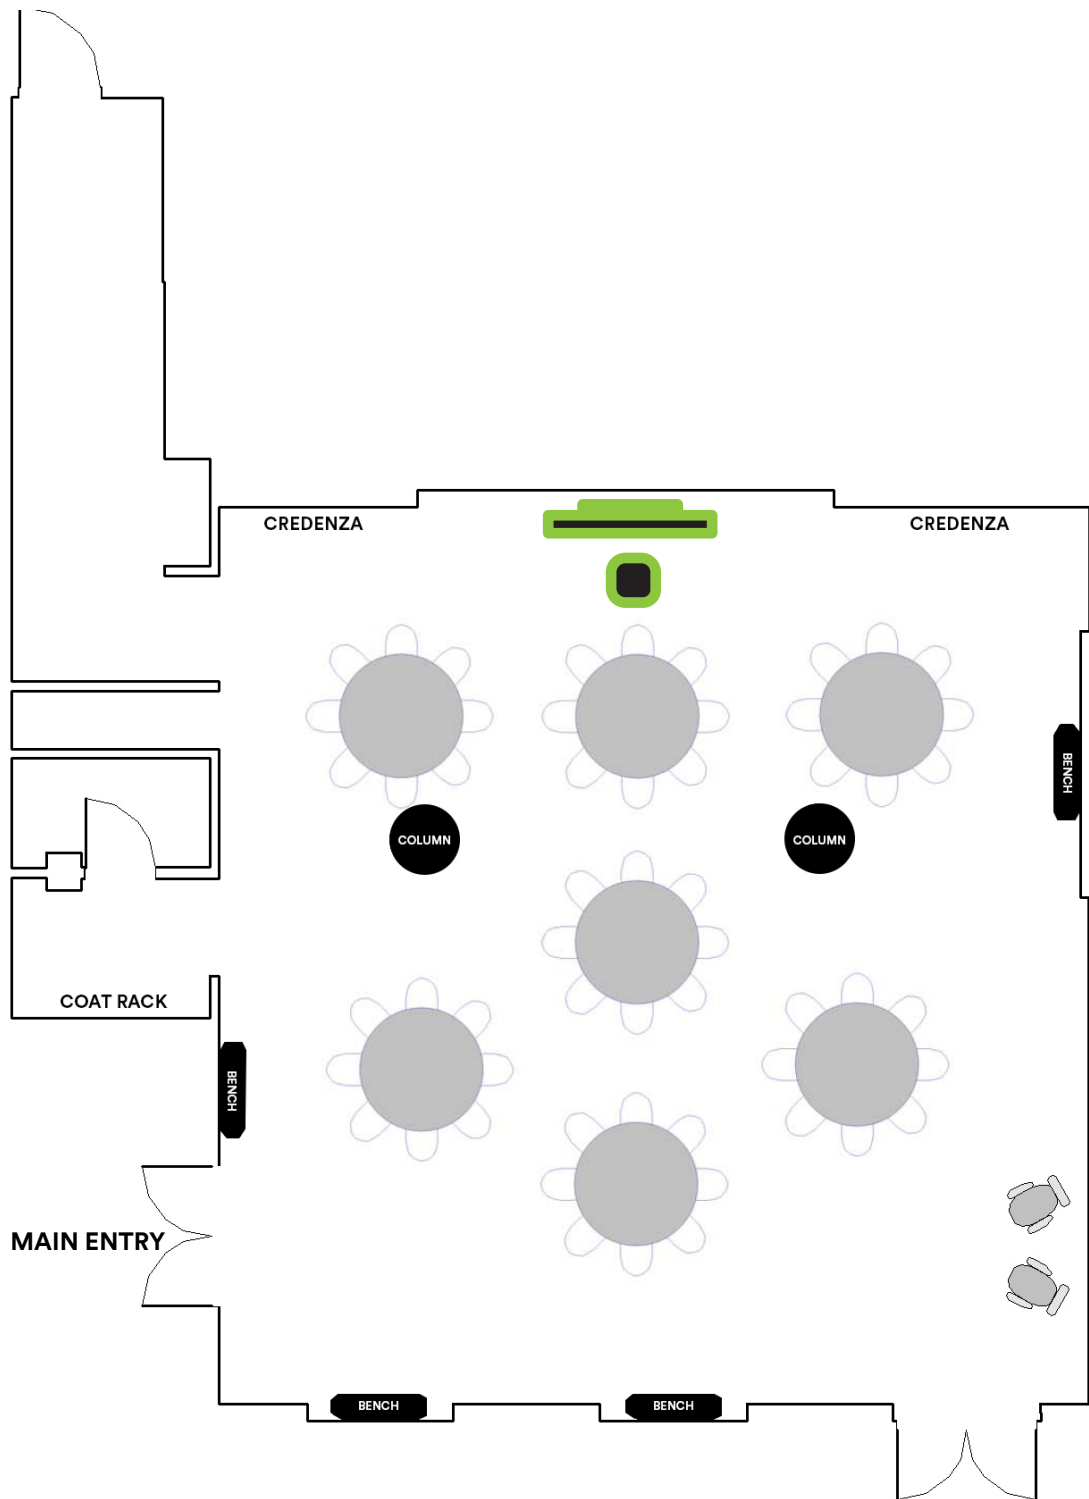

HOLLOW SQUARE CONFIGURATION

1,794 SQ/FT

58' x 47'

MAX SEATING: 24*

SYMBOL KEY

*Please note that the addition of catering or any additional services or features will affect your max seating. Please contact your event specialist for additional information on this matter.

OPEN-U CONFIGURATION

1,794 SQ/FT

58' x 47'

MAX SEATING: 20*

SYMBOL KEY

*Please note that the addition of catering or any additional services or features will affect your max seating. Please contact your event specialist for additional information on this matter.

ROUNDS CONFIGURATION

1,794 SQ/FT

58' x 47'

MAX SEATING: 56*

SYMBOL KEY

Flat Panel TV

Table

Chair

THEATER CONFIGURATION

1,794 SQ/FT 58' x 47'

MAX SEATING: 56*

SYMBOL KEY

Flat Panel TV

Chair

Podium

Chair