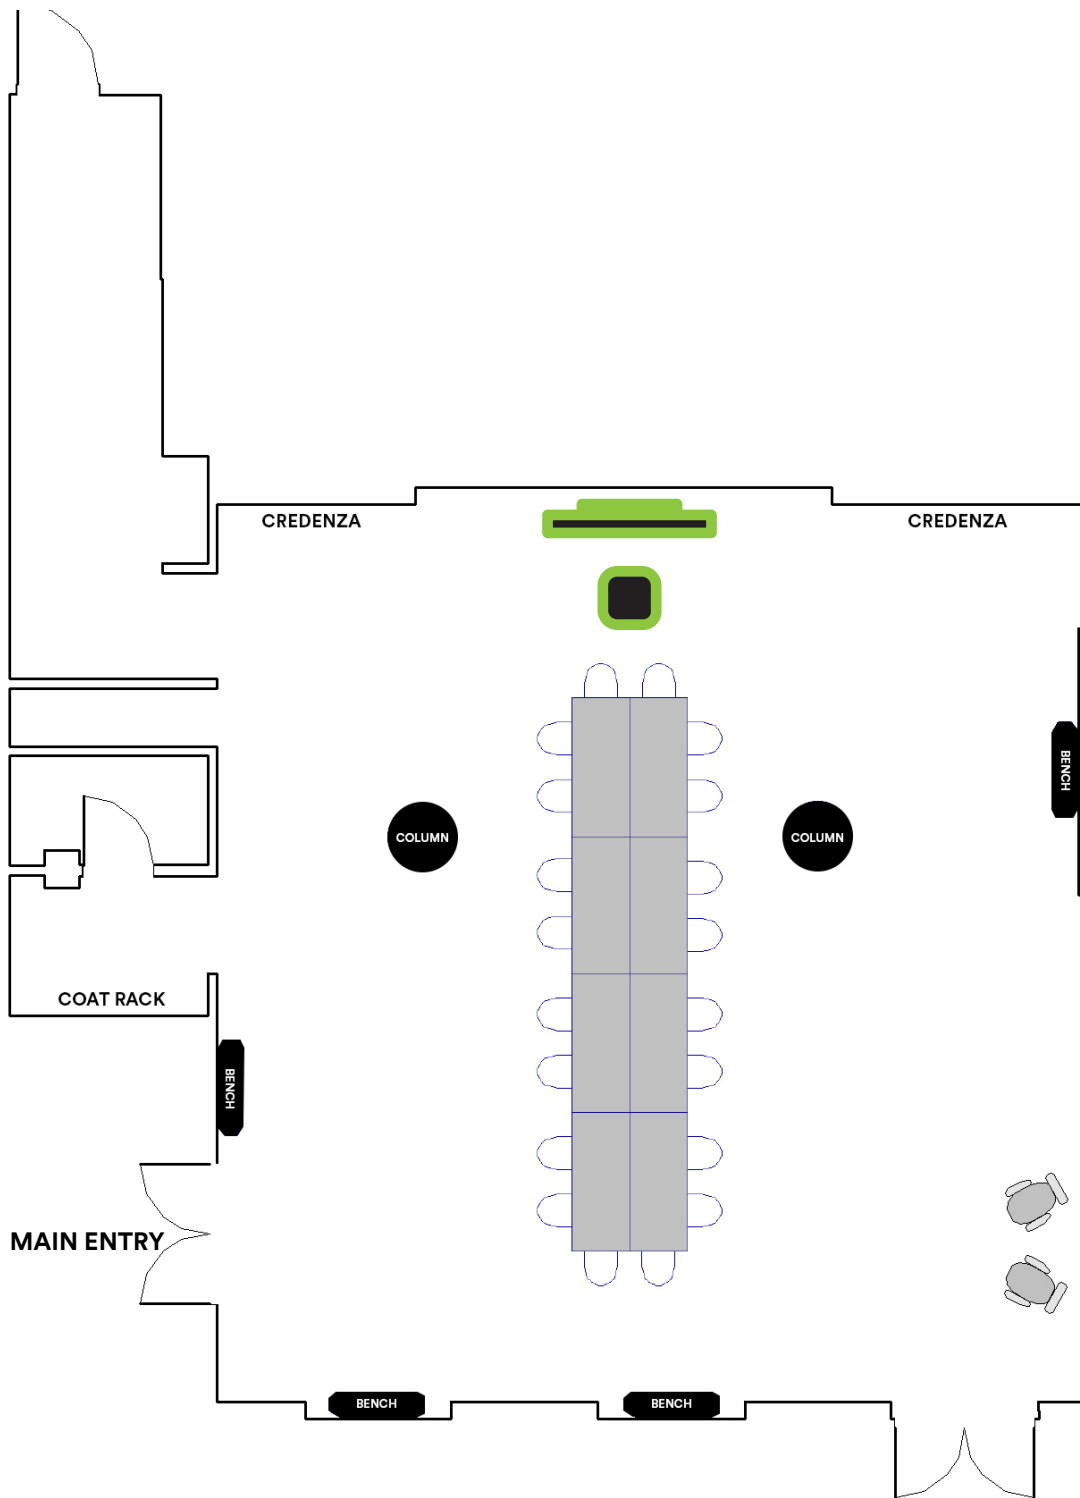

VIEW FROM WALL FACING TV

VIEW FROM FLAT TV PANEL

CLASSROOM CONFIGURATION

1,794 SQ/FT

58' x 47'

MAX SEATING: 28*

SYMBOL KEY

*Please note that the addition of catering or any additional services or features will affect your max seating. Please contact your event specialist for additional information on this matter.

HOLLOW SQUARE CONFIGURATION

1,794 SQ/FT

58' x 47'

MAX SEATING: 24*

SYMBOL KEY

*Please note that the addition of catering or any additional services or features will affect your max seating. Please contact your event specialist for additional information on this matter.

ROUNDS CONFIGURATION

1,794 SQ/FT

58' x 47'

MAX SEATING: 56*

SYMBOL KEY

Flat Panel TV

Table

Chair

THEATER CONFIGURATION

1,794 SQ/FT 58' x 47'

MAX SEATING: 56*

SYMBOL KEY

Flat Panel TV

Chair

Podium

Chair