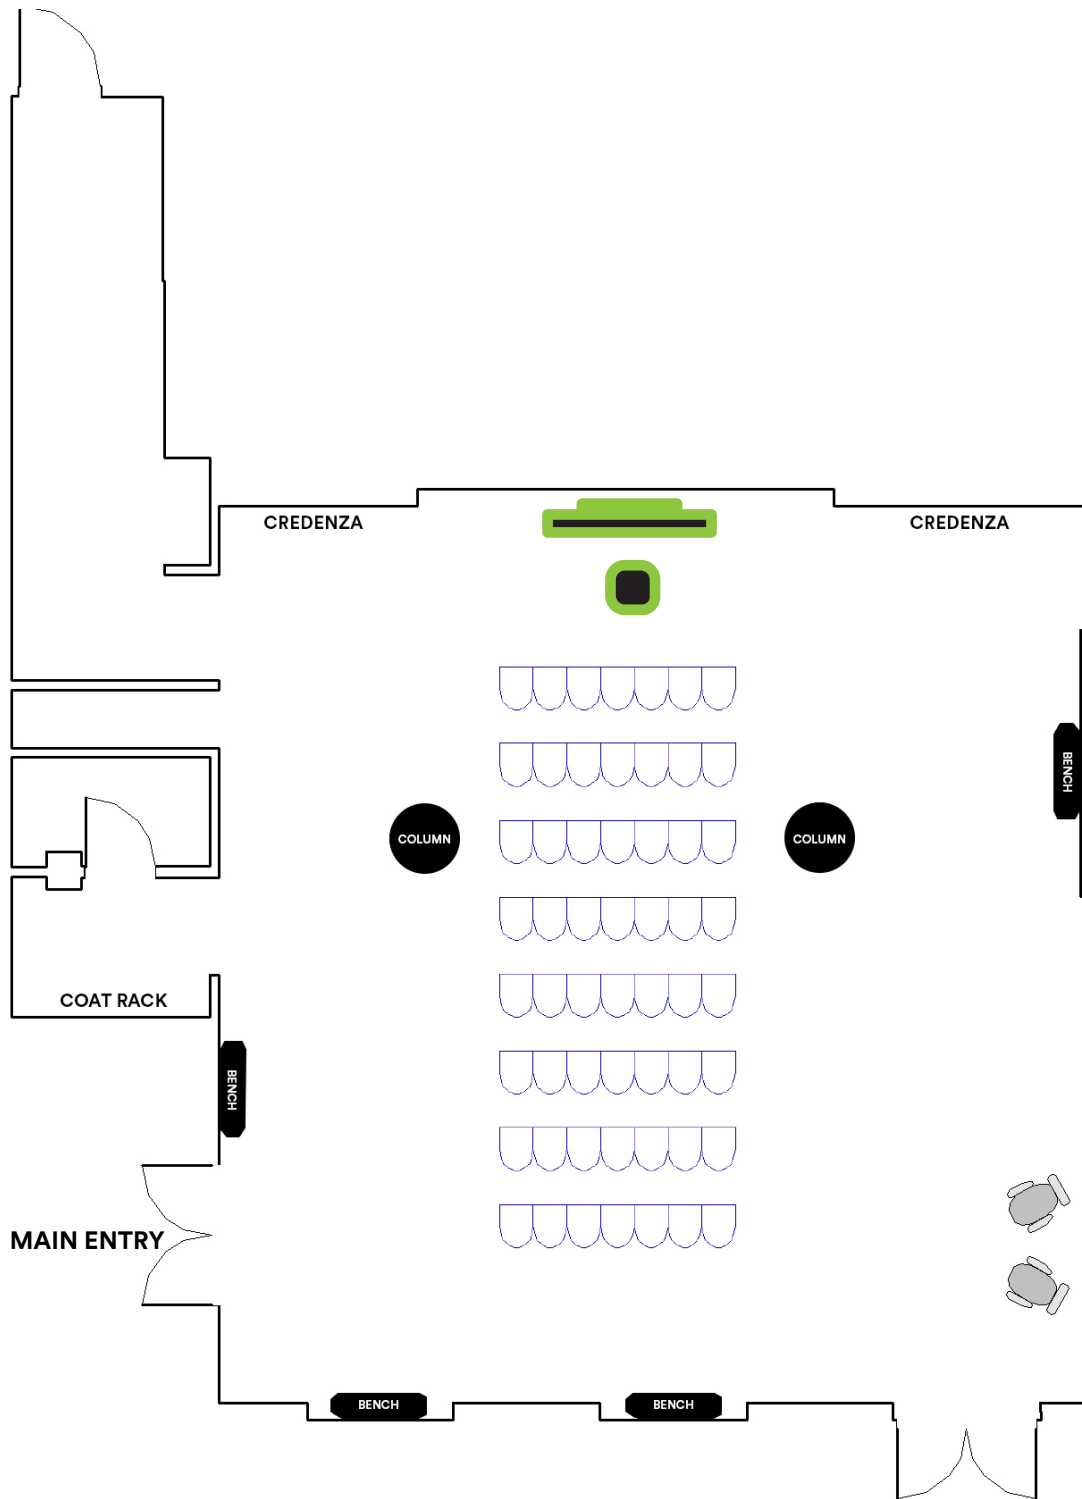

HOLLOW SQUARE CONFIGURATION

1,794 SQ/FT

58' x 47'

MAX SEATING: 24*

SYMBOL KEY

*Please note that the addition of catering or any additional services or features will affect your max seating. Please contact your event specialist for additional information on this matter.

OPEN-U CONFIGURATION

1,794 SQ/FT

58' x 47'

MAX SEATING: 20*

SYMBOL KEY

*Please note that the addition of catering or any additional services or features will affect your max seating. Please contact your event specialist for additional information on this matter.

ROUNDS CONFIGURATION

1,794 SQ/FT

58' x 47'

MAX SEATING: 56*

SYMBOL KEY

Flat Panel TV

Table

Chair

THEATER CONFIGURATION

1,794 SQ/FT 58' x 47'

MAX SEATING: 56*

SYMBOL KEY

Flat Panel TV

Chair

Podium

Chair