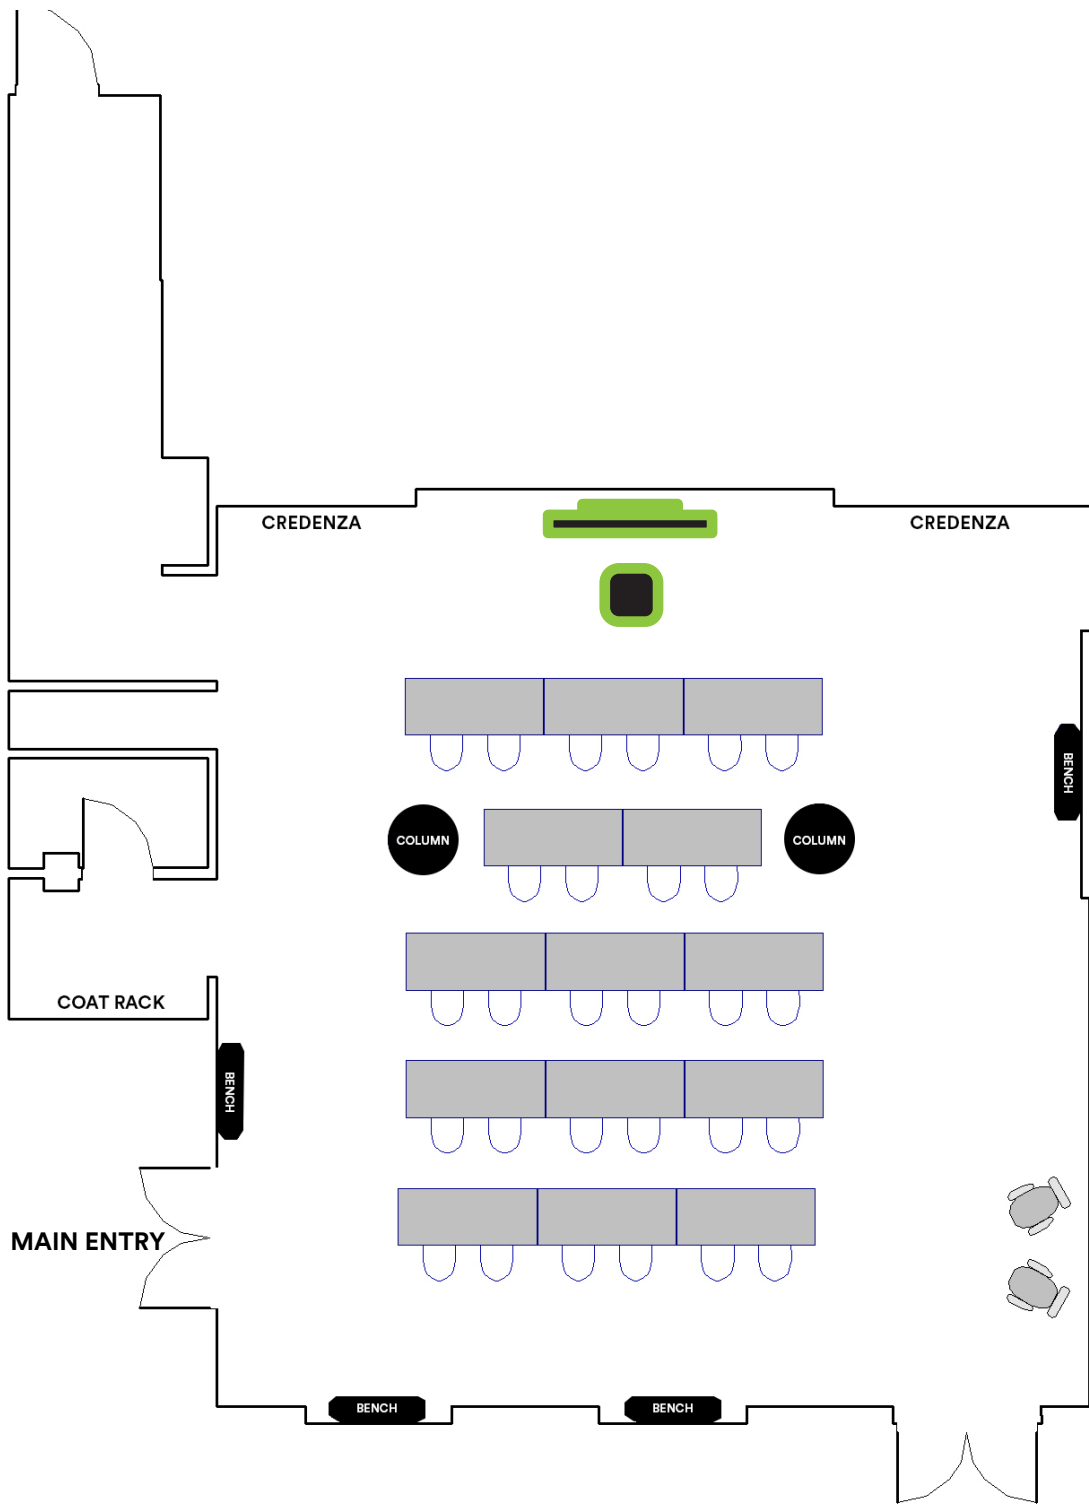

UNIVERSITY UNION

UNT

EVENT PLANNING AND SCHEDULING SERVICES

**PRESIDENTS DIAMOND SUITE
ROOM 406**

VIEW FROM MAIN ENTRANCE

FEATURES

- Podium with built in computer
- Flat panel display
- Audio inputs
- Built in sound system
- Coat rack
- President suite furniture
- Credenza (8 ½ ft by 1 ft 11 inches deep)
- Credenza (10ft 10 inch by 1 ft 11 inches deep)

VIEW FROM WALL FACING TV

VIEW FROM FLAT TV PANEL

CLASSROOM CONFIGURATION

1,794 SQ/FT

58' x 47'

MAX SEATING: 28*

SYMBOL KEY

*Please note that the addition of catering or any additional services or features will affect your max seating. Please contact your event specialist for additional information on this matter.

ROUNDS CONFIGURATION

1,794 SQ/FT

58' x 47'

MAX SEATING: 56*

SYMBOL KEY

Flat Panel TV

Table

Chair

THEATER CONFIGURATION

1,794 SQ/FT 58' x 47'

MAX SEATING: 56*

SYMBOL KEY

Flat Panel TV

Chair

Podium

Chair