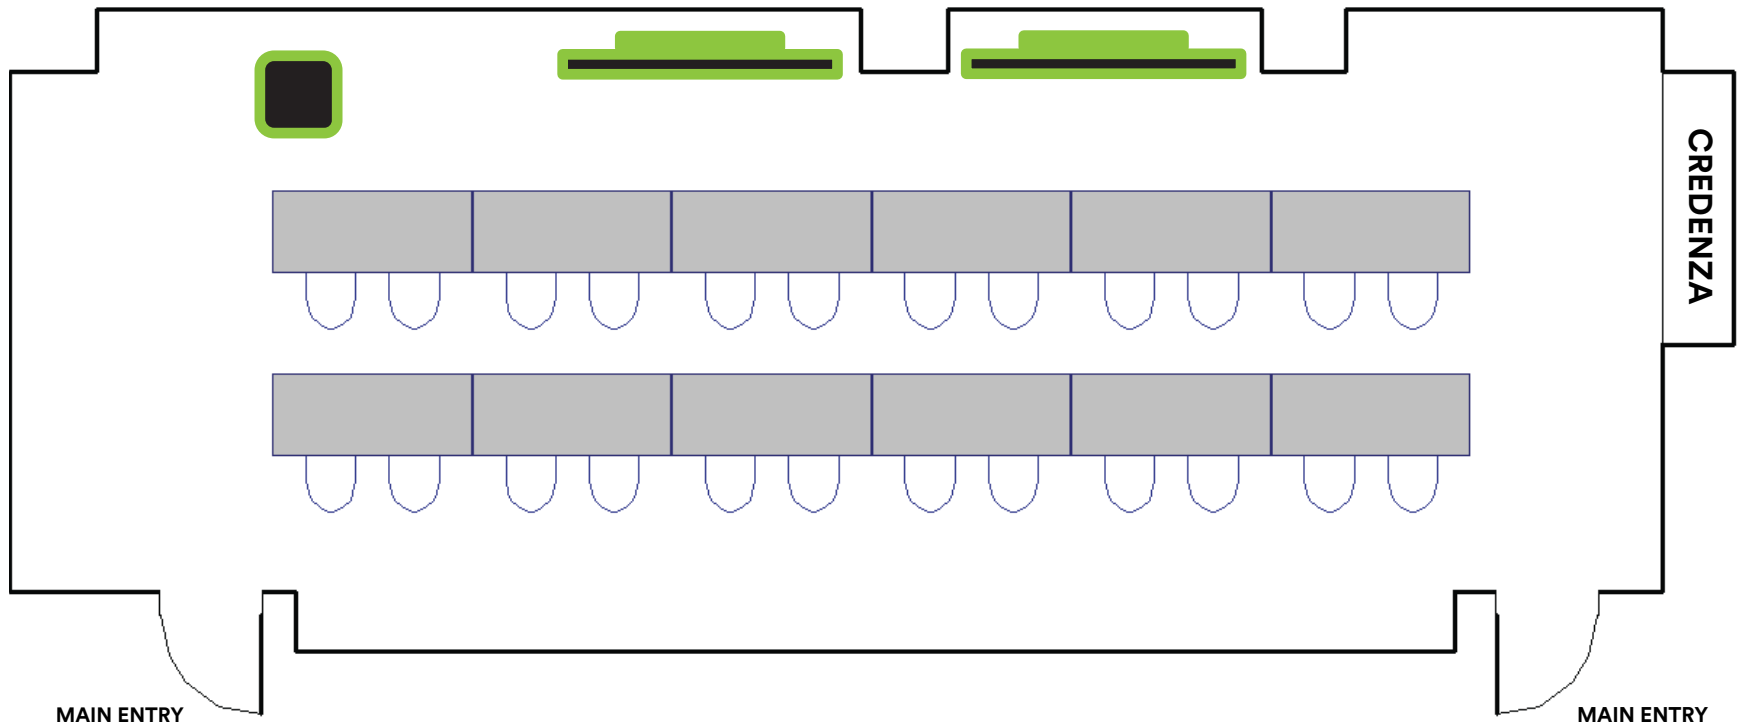

UNIVERSITY UNION

UNT

EVENT PLANNING AND SCHEDULING SERVICES

MEETING ROOM 381

VIEW FROM MAIN ENTRANCE

FEATURES

- Podium with built in computer
- Dual flat panel displays
- 4 whiteboards
- Credenza (8ft 2 inches by 2 ft deep)
- Trash Receptacles

VIEW SIDE VIEW

VIEW FROM CREDENZA

CLASSROOM CONFIGURATION
 985 SQ/FT 51'6" x 19'10"
 MAX SEATING: 36*

*Please note that the addition of catering or any additional services or features will affect your max seating. Please contact your event specialist for additional information on this matter.

CONFERENCE CONFIGURATION

985 SQ/FT 51'6" x 19'10"

MAX SEATING: 24*

*Please note that the addition of catering or any additional services or features will affect your max seating. Please contact your event specialist for additional information on this matter.

OPEN-U CONFIGURATION

985 SQ/FT 51'6" x 19'10"

MAX SEATING: 24*

SYMBOL KEY

Podium

Chair

Flat Panel TV

Table