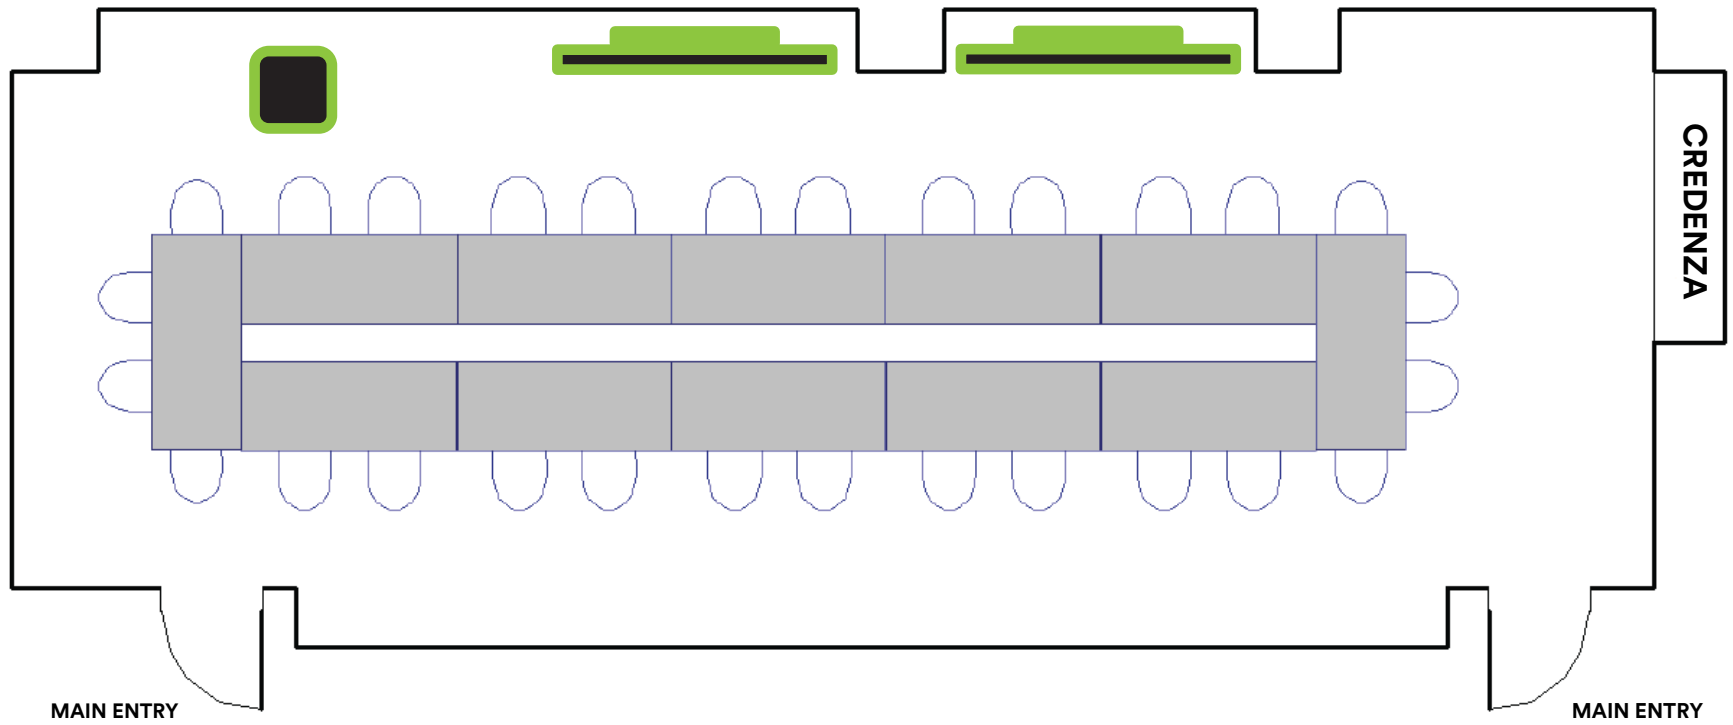

UNIVERSITY UNION

UNT

EVENT PLANNING AND SCHEDULING SERVICES

MEETING ROOM 381

VIEW FROM MAIN ENTRANCE

FEATURES

- Podium with built in computer
- Dual flat panel displays
- 4 whiteboards
- Credenza (8ft 2 inches by 2 ft deep)
- Trash Receptacles

VIEW SIDE VIEW

VIEW FROM CREDENZA

CLASSROOM CONFIGURATION
 985 SQ/FT 51'6" x 19'10"
 MAX SEATING: 36*

*Please note that the addition of catering or any additional services or features will affect your max seating. Please contact your event specialist for additional information on this matter.

CONFERENCE CONFIGURATION

985 SQ/FT 51'6" x 19'10"

MAX SEATING: 24*

*Please note that the addition of catering or any additional services or features will affect your max seating. Please contact your event specialist for additional information on this matter.

OPEN-U CONFIGURATION

985 SQ/FT 51'6" x 19'10"

MAX SEATING: 24*

SYMBOL KEY

Podium

Chair

Flat Panel TV

Table