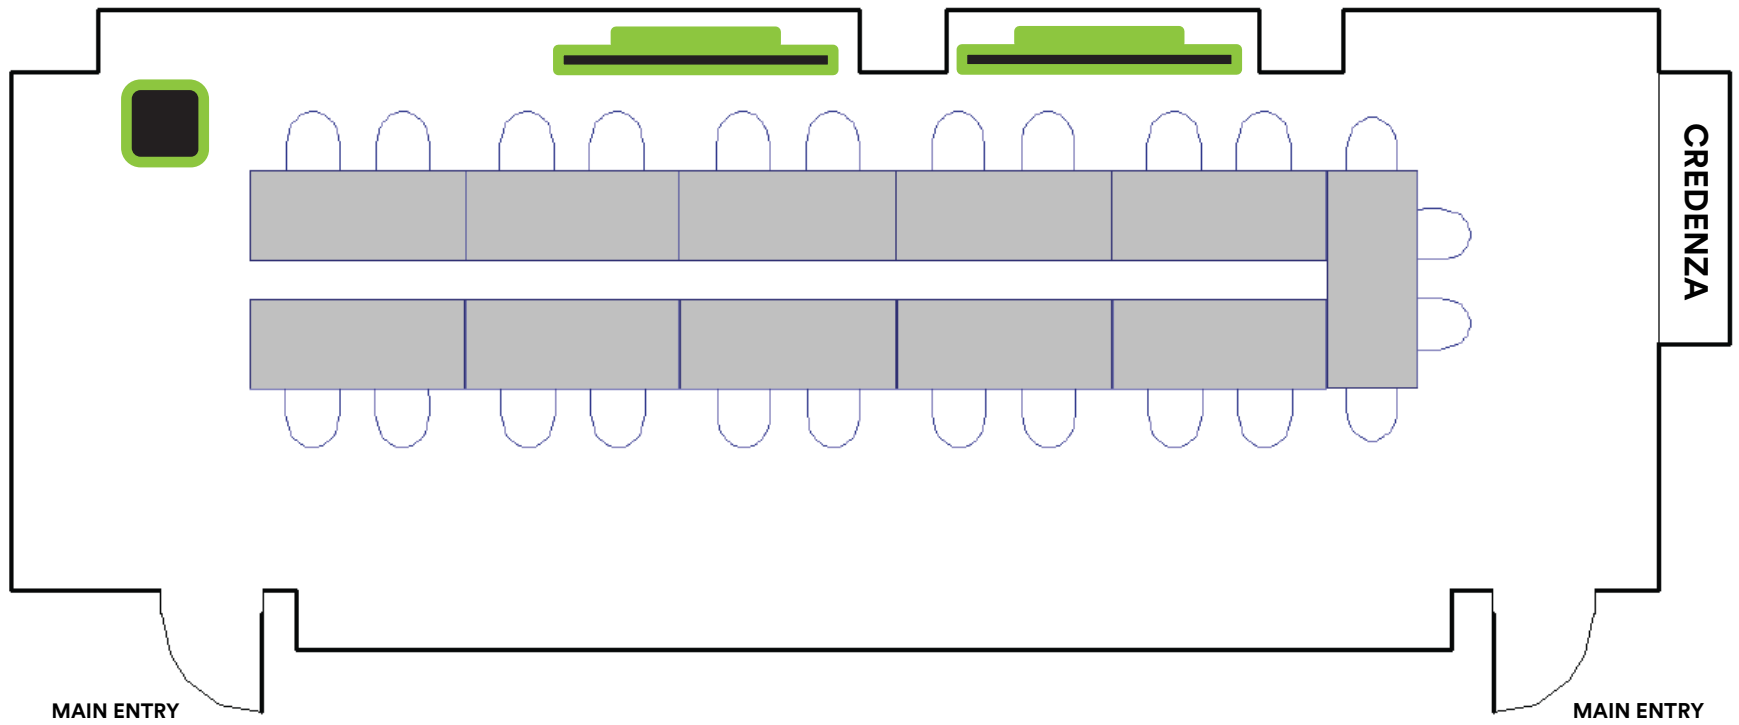

UNIVERSITY UNION

UNT

EVENT PLANNING AND SCHEDULING SERVICES

MEETING ROOM 381

VIEW FROM MAIN ENTRANCE

FEATURES

- Podium with built in computer
- Dual flat panel displays
- 4 whiteboards
- Credenza (8ft 2 inches by 2 ft deep)
- Trash Receptacles

CONFERENCE CONFIGURATION

985 SQ/FT 51'6" x 19'10"

MAX SEATING: 24*

*Please note that the addition of catering or any additional services or features will affect your max seating. Please contact your event specialist for additional information on this matter.

HOLLOW SQUARE CONFIGURATION

985 SQ/FT 51'6" x 19'10"

MAX SEATING: 28*

*Please note that the addition of catering or any additional services or features will affect your max seating. Please contact your event specialist for additional information on this matter.

OPEN-U CONFIGURATION

985 SQ/FT 51'6" x 19'10"

MAX SEATING: 24*

SYMBOL KEY

Podium

Chair

Flat Panel TV

Table