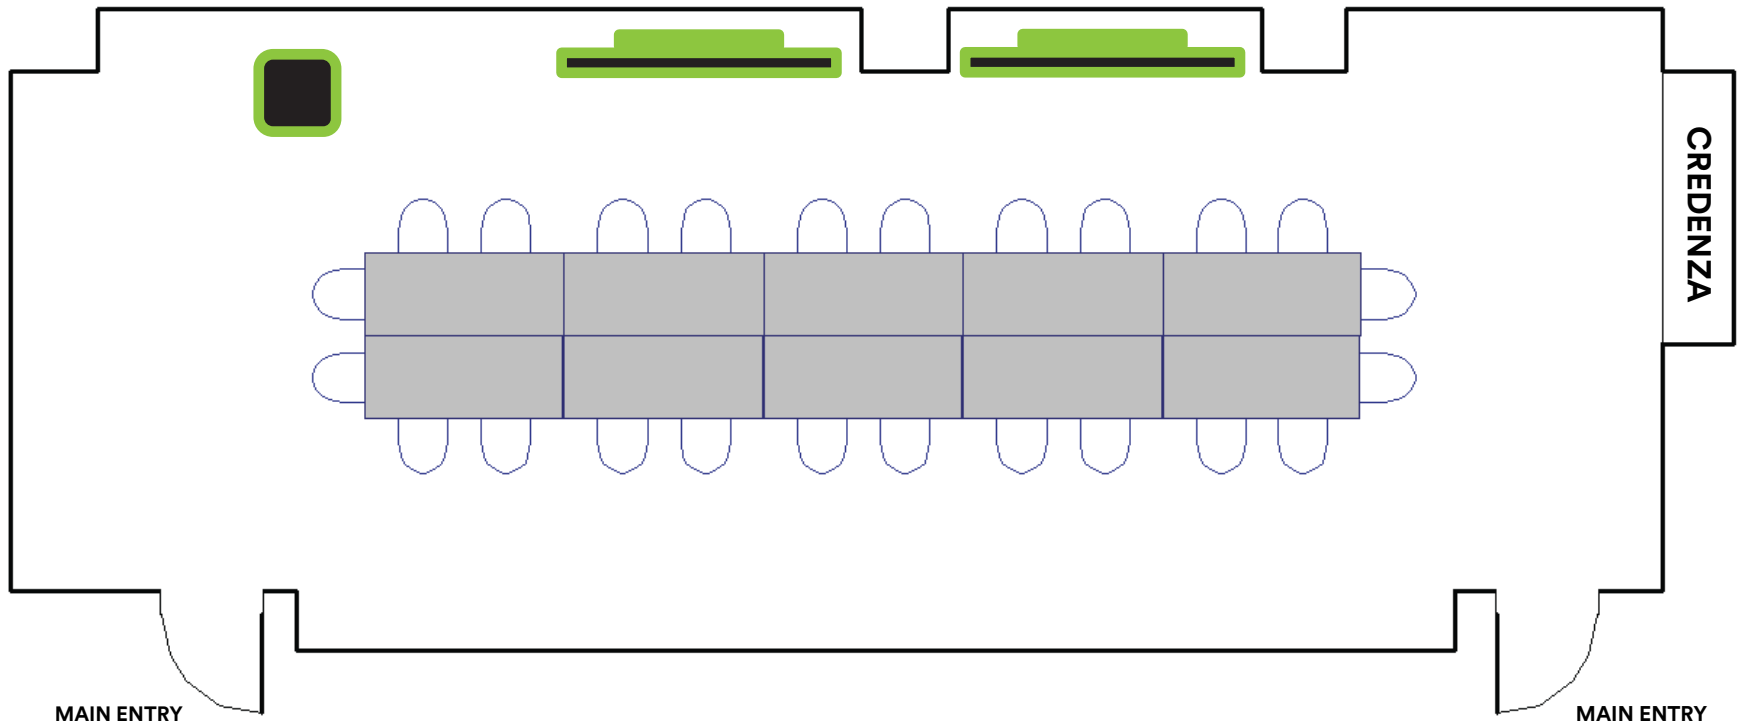

UNIVERSITY UNION

UNT

EVENT PLANNING AND SCHEDULING SERVICES

MEETING ROOM 381

VIEW FROM MAIN ENTRANCE

FEATURES

- Podium with built in computer
- Dual flat panel displays
- 4 whiteboards
- Credenza (8ft 2 inches by 2 ft deep)
- Trash Receptacles

VIEW SIDE VIEW

VIEW FROM CREDENZA

CLASSROOM CONFIGURATION
 985 SQ/FT 51'6" x 19'10"
 MAX SEATING: 36*

*Please note that the addition of catering or any additional services or features will affect your max seating. Please contact your event specialist for additional information on this matter.

CONFERENCE CONFIGURATION

985 SQ/FT 51'6" x 19'10"

MAX SEATING: 24*

*Please note that the addition of catering or any additional services or features will affect your max seating. Please contact your event specialist for additional information on this matter.

OPEN-U CONFIGURATION

985 SQ/FT 51'6" x 19'10"

MAX SEATING: 24*

SYMBOL KEY

Podium

Chair

Flat Panel TV

Table