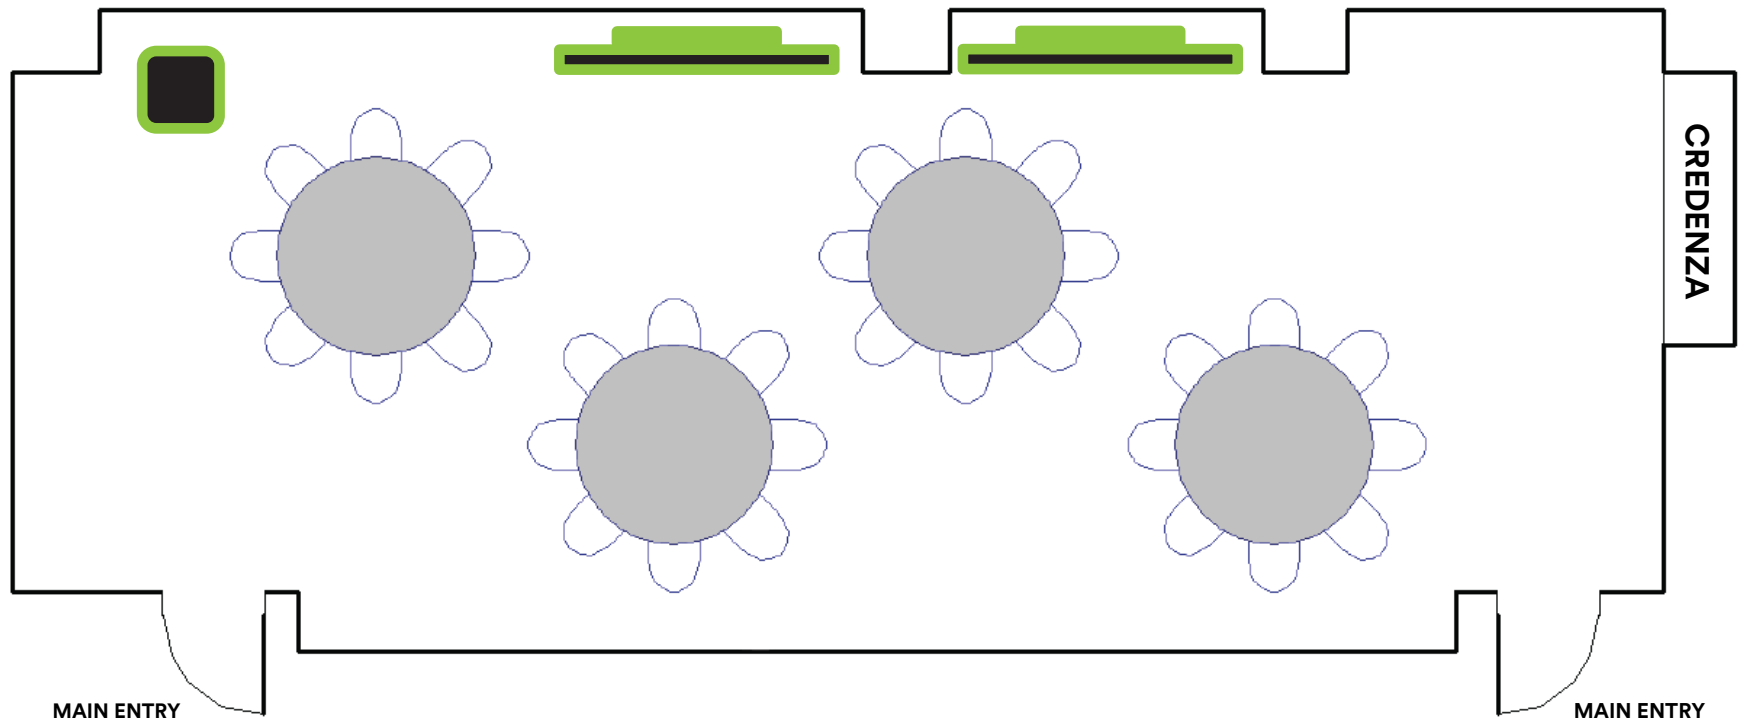

UNIVERSITY UNION

UNT

EVENT PLANNING AND SCHEDULING SERVICES

MEETING ROOM 381

VIEW FROM MAIN ENTRANCE

FEATURES

- Podium with built in computer
- Dual flat panel displays
- 4 whiteboards
- Credenza (8ft 2 inches by 2 ft deep)
- Trash Receptacles

HOLLOW SQUARE CONFIGURATION

985 SQ/FT 51'6" x 19'10"

MAX SEATING: 28*

*Please note that the addition of catering or any additional services or features will affect your max seating. Please contact your event specialist for additional information on this matter.

OPEN-U CONFIGURATION

985 SQ/FT 51'6" x 19'10"

MAX SEATING: 24*

SYMBOL KEY

Podium

Chair

Flat Panel TV

Table

*Please note that the addition of catering or any additional services or features will affect your max seating. Please contact your event specialist for additional information on this matter.

ROUNDS CONFIGURATION
 985 SQ/FT 51'6" x 19'10"
 MAX SEATING: 32*