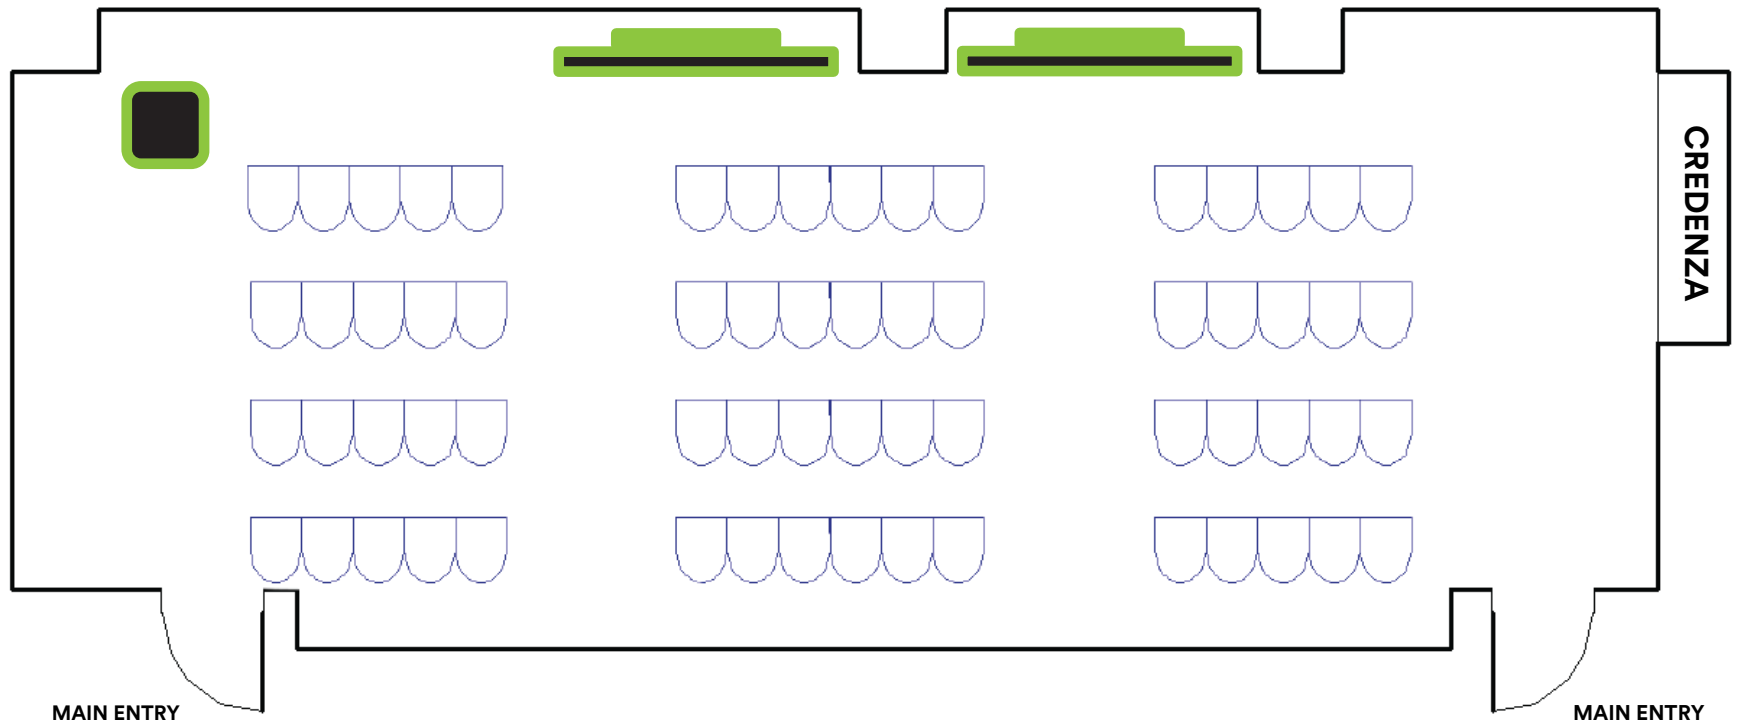

THEATER CONFIGURATION
985 SQ/FT   51'6" x 19'10"
MAX SEATING: 64*

*Please note that the addition of catering or any additional services or features will affect your max seating. Please contact your event specialist for additional information on this matter.