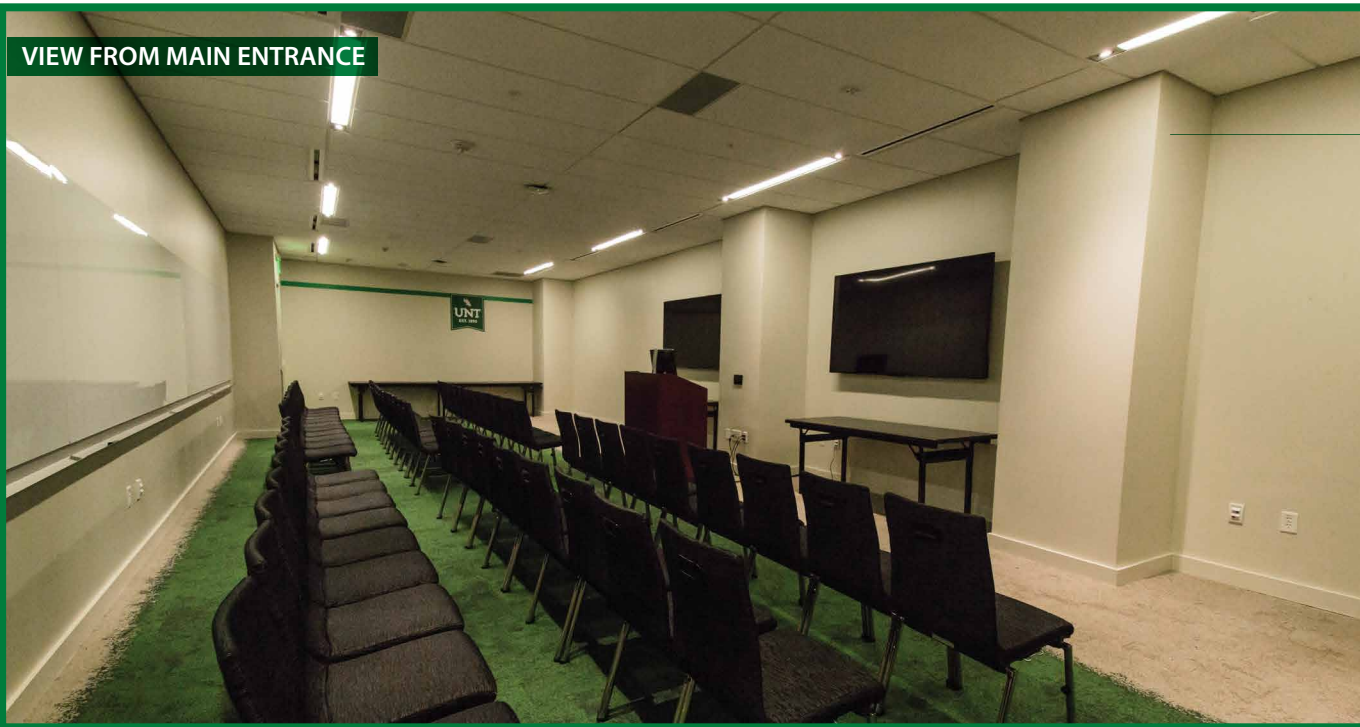

UNIVERSITY UNION

UNT

EVENT PLANNING AND SCHEDULING SERVICES

MEETING ROOM 381

VIEW FROM MAIN ENTRANCE

FEATURES

- Podium with built in computer
- Dual flat panel displays
- 4 whiteboards
- Credenza (8ft 2 inches by 2 ft deep)
- Trash Receptacles

CONFERENCE CONFIGURATION

985 SQ/FT 51'6" x 19'10"

MAX SEATING: 24*

*Please note that the addition of catering or any additional services or features will affect your max seating. Please contact your event specialist for additional information on this matter.

HOLLOW SQUARE CONFIGURATION

985 SQ/FT 51'6" x 19'10"

MAX SEATING: 28*

*Please note that the addition of catering or any additional services or features will affect your max seating. Please contact your event specialist for additional information on this matter.

OPEN-U CONFIGURATION

985 SQ/FT 51'6" x 19'10"

MAX SEATING: 24*

SYMBOL KEY

Podium

Chair

Flat Panel TV

Table