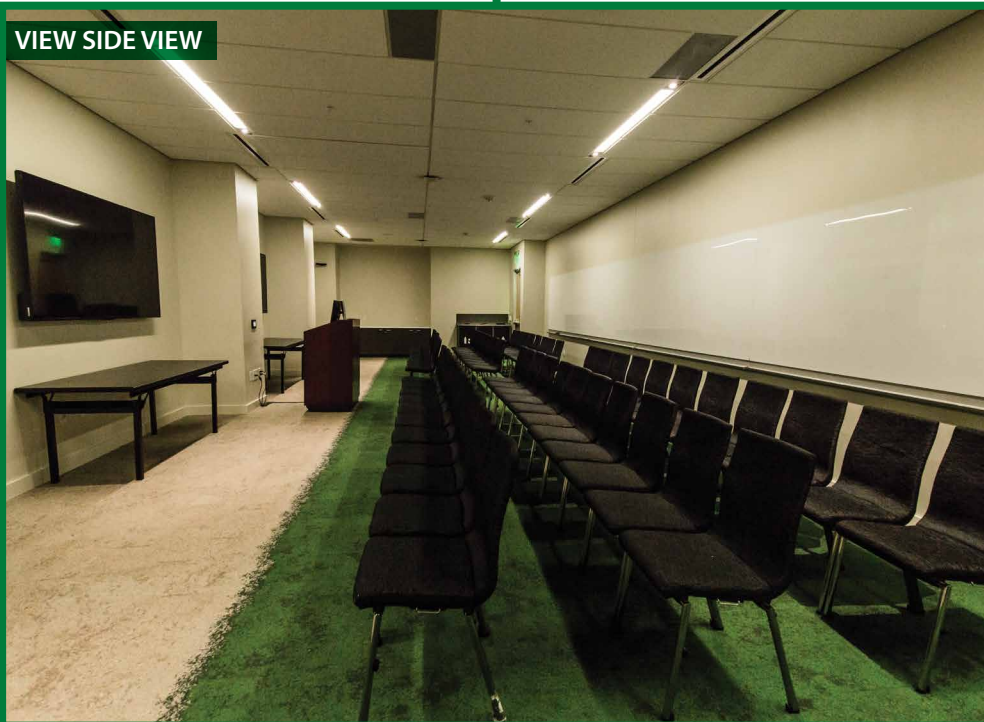

UNIVERSITY UNION

UNT

EVENT PLANNING AND SCHEDULING SERVICES

MEETING ROOM 381

VIEW FROM MAIN ENTRANCE

FEATURES

- Podium with built in computer
- Dual flat panel displays
- 4 whiteboards
- Credenza (8ft 2 inches by 2 ft deep)
- Trash Receptacles

VIEW SIDE VIEW

VIEW FROM CREDENZA

CLASSROOM CONFIGURATION
 985 SQ/FT 51'6" x 19'10"
 MAX SEATING: 36*

*Please note that the addition of catering or any additional services or features will affect your max seating. Please contact your event specialist for additional information on this matter.

CONFERENCE CONFIGURATION

985 SQ/FT 51'6" x 19'10"

MAX SEATING: 24*

*Please note that the addition of catering or any additional services or features will affect your max seating. Please contact your event specialist for additional information on this matter.

OPEN-U CONFIGURATION

985 SQ/FT 51'6" x 19'10"

MAX SEATING: 24*

SYMBOL KEY

Podium

Chair

Flat Panel TV

Table