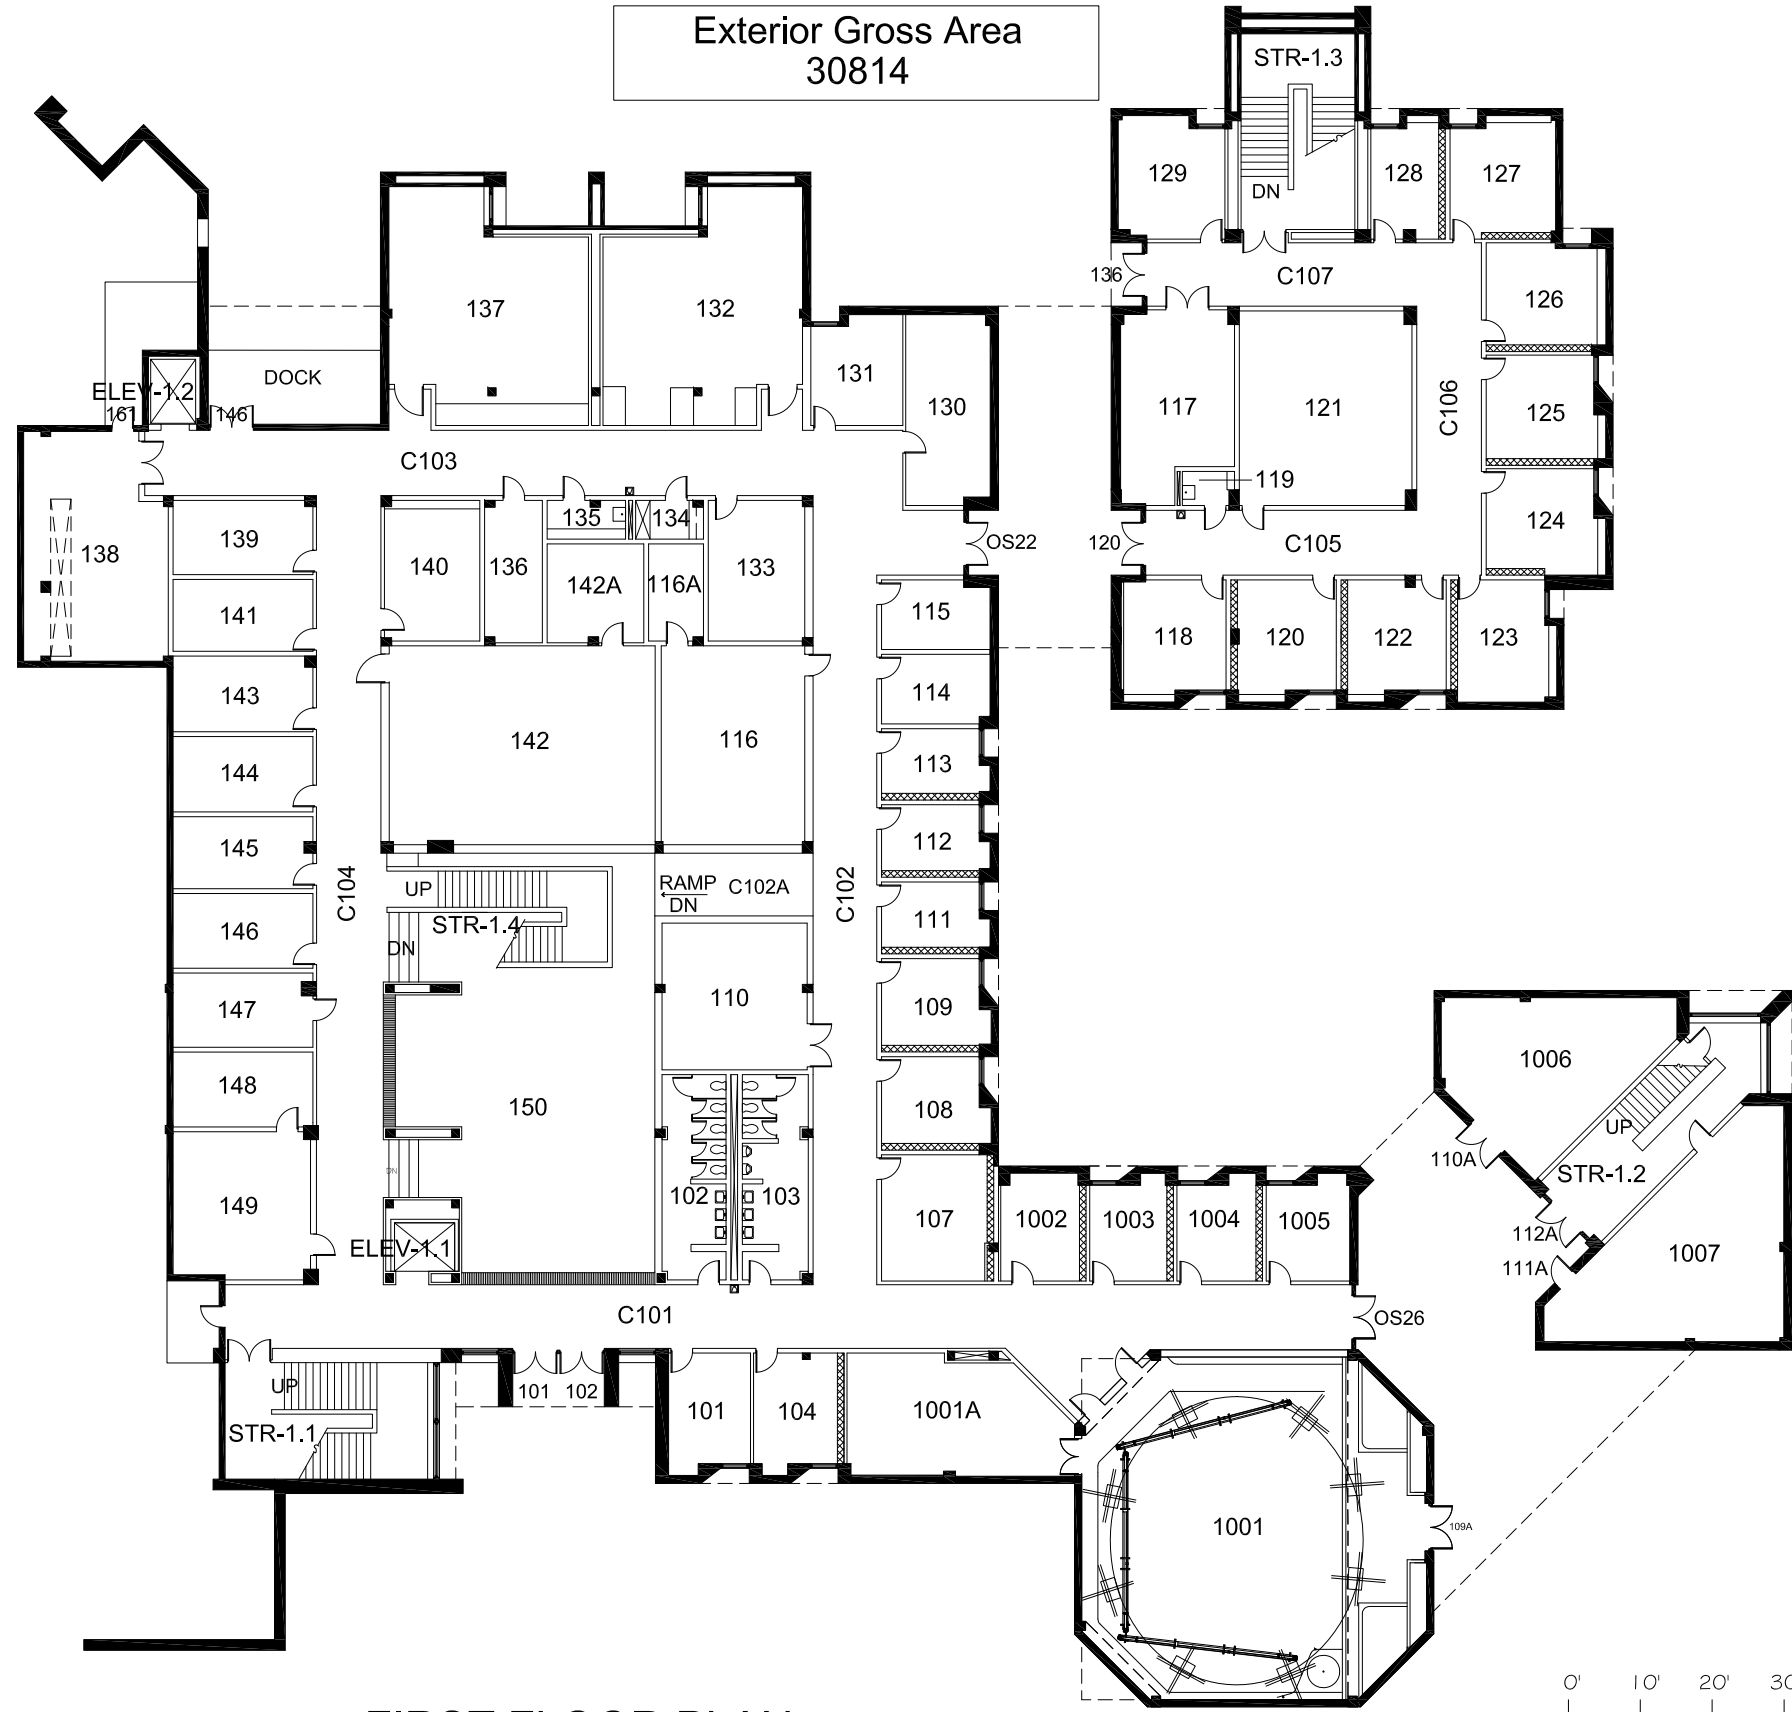

MUSIC BUILDING

BUILDING #0127
07-2009

Exterior Gross Area
30814

FIRST FLOOR PLAN

MUSIC BUILDING

BUILDING #0127

10-2010

Exterior Gross Area
81300

N  SECOND FLOOR PLAN

MUSIC BUILDING

BUILDING #0127
10-2010

Exterior Gross Area
23517

N  THIRD FLOOR PLAN