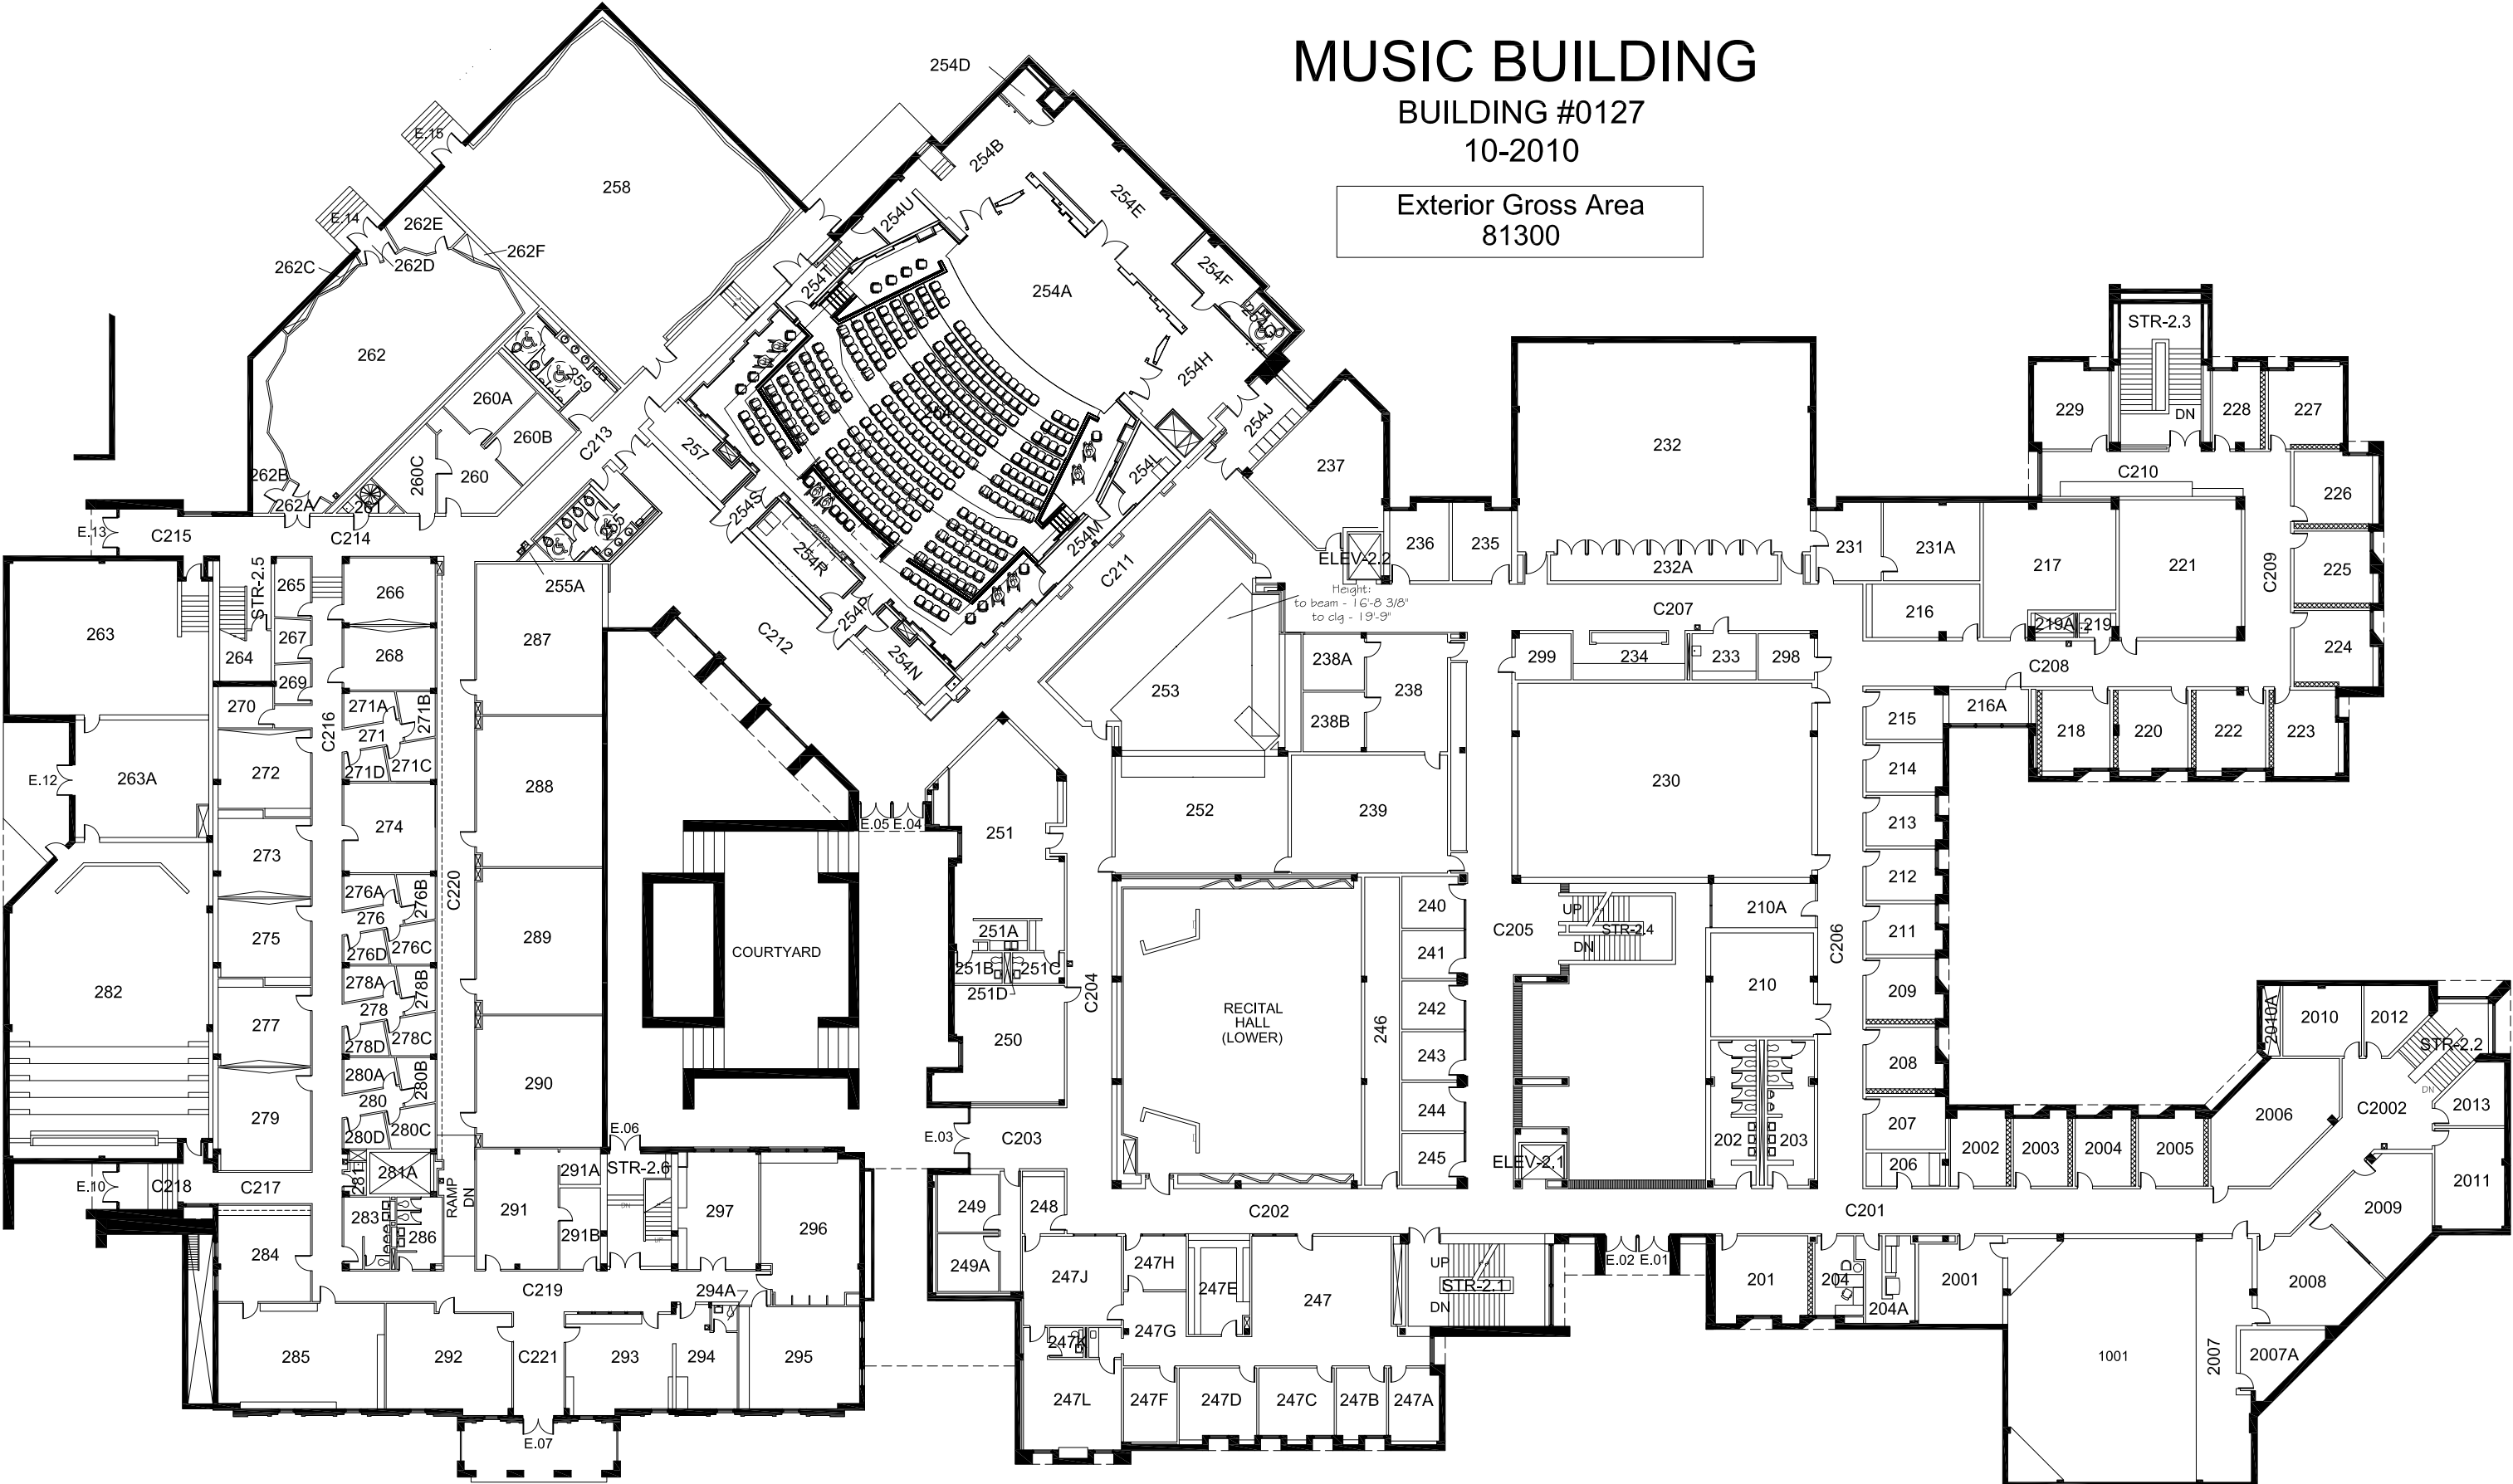

MUSIC BUILDING

BUILDING #0127
07-2009

Exterior Gross Area
30814

FIRST FLOOR PLAN

MUSIC BUILDING

BUILDING #0127

10-2010

Exterior Gross Area
81300

N  SECOND FLOOR PLAN

MUSIC BUILDING

BUILDING #0127
10-2010

Exterior Gross Area
23517

N  THIRD FLOOR PLAN