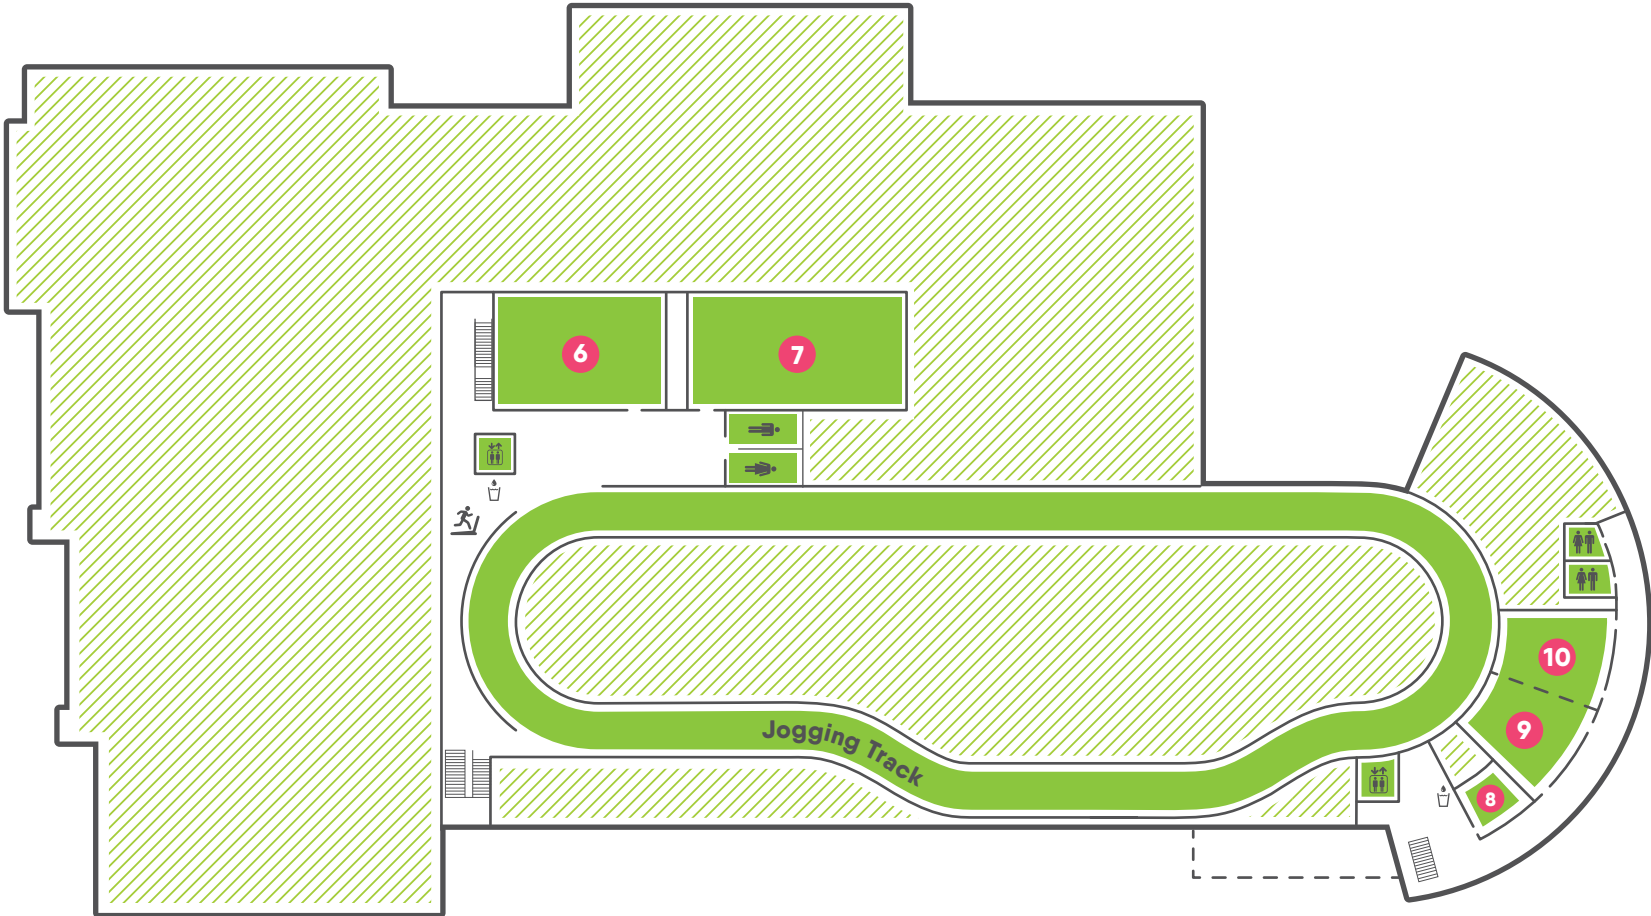

POHL REC CENTER

SECOND FLOOR

- 6** Group Ex Room B
- 7** Group Ex Room A
- 8** Room 203
- 9** Room 205
- 10** Room 207

- Cardio Machines
- Leisure Pool
- Lap Pool

- Sand Volleyball
- M/W Lockerroom
- Elevator

- Weightroom
- Climbing Wall
- Outdoor Pursuits Center

- Volleyball
- Basketball
- Soccer

- Badminton
- Water Fountain
- Smoothie King