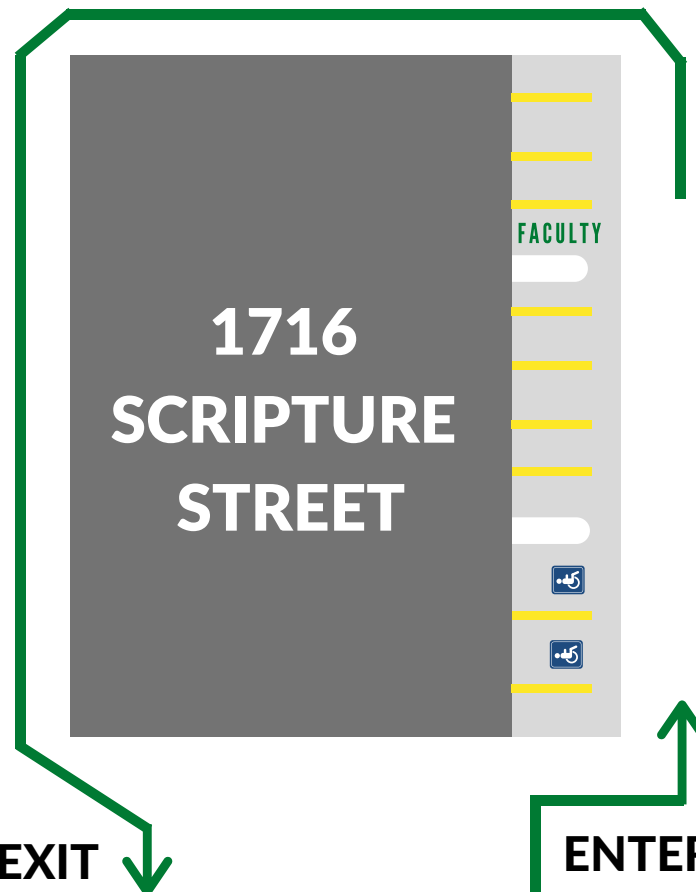

**PARKING MAP**

**EXIT** ↓

**ENTER** ↑

Scripture St.

Scripture St.

Overflow Parking  
*courtesy of Mr. Chopsticks Restaurant*

**Mr. Chopsticks**

Gober St.

Jagoe St.