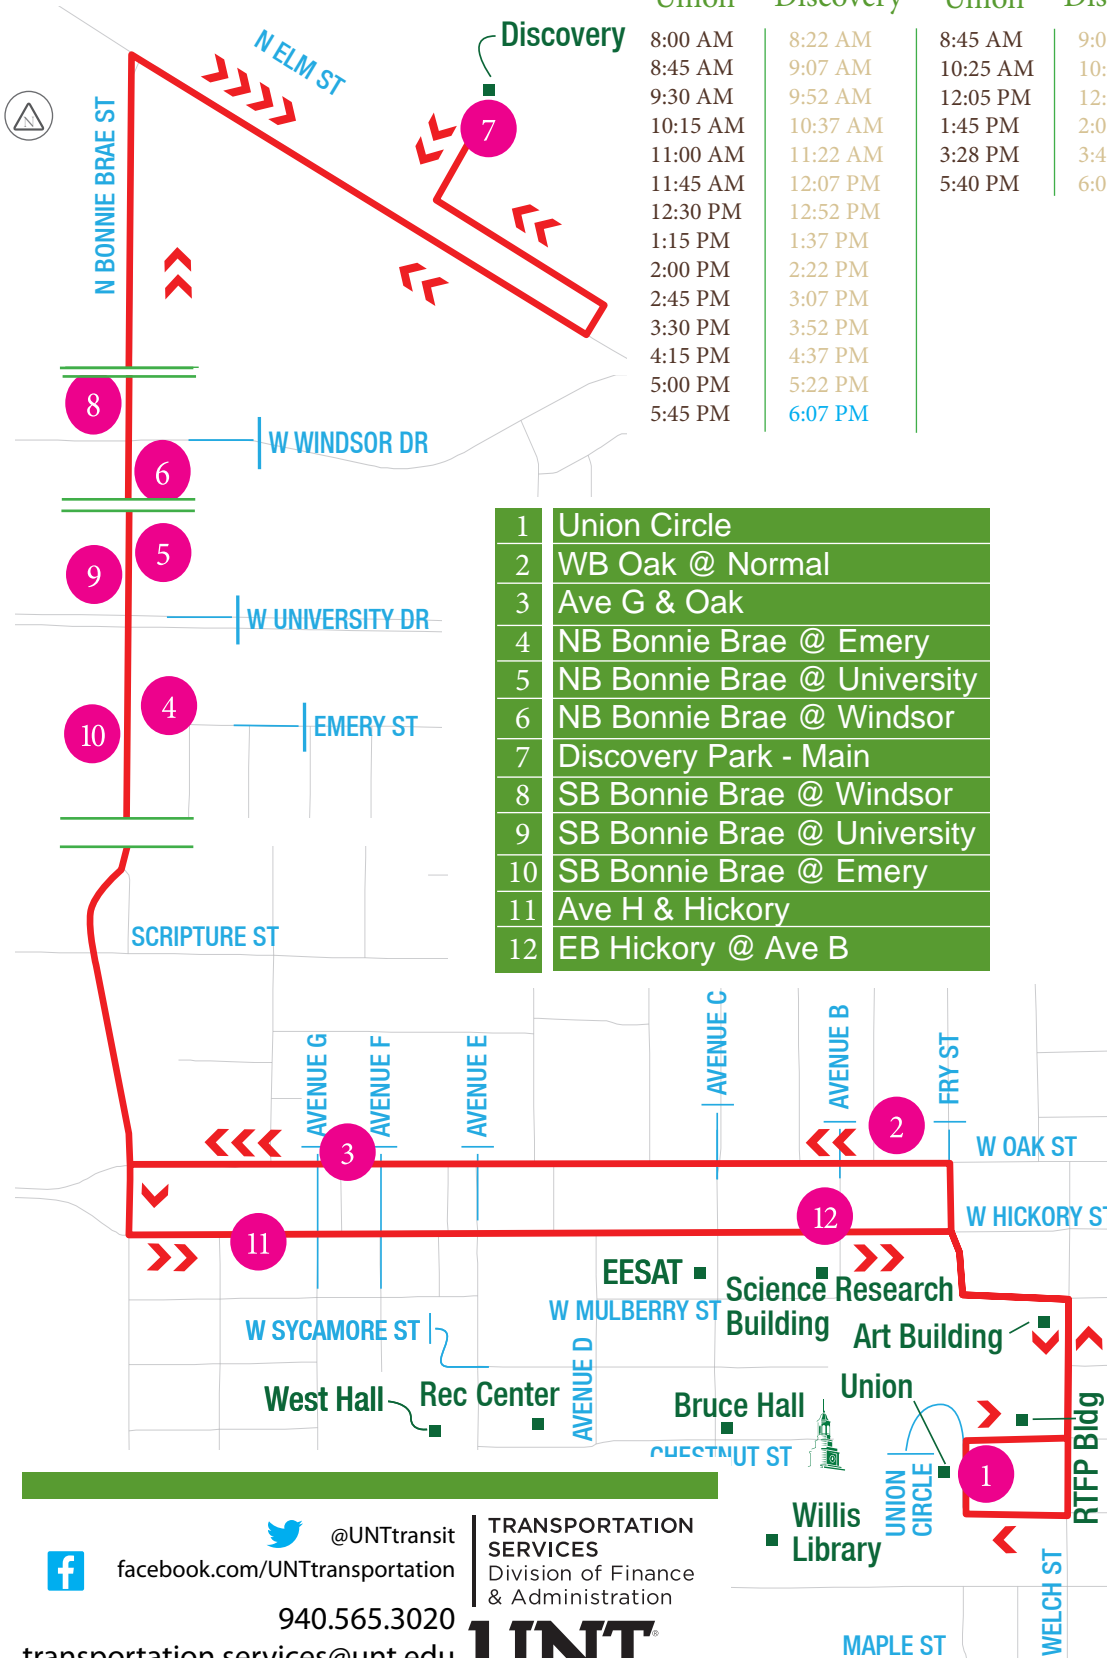

UNT Shuttle Route: Discovery Park (DP)

For questions, schedules, and route info call: 940-565-3020

For service comments or concerns, call: 940-243-0077 (DCTA)

2018-19 Sunday through Monday
Schedule times listed are departure times from stop.

- | | |
|----|-----------------------------|
| 1 | Union Circle |
| 2 | WB Oak @ Normal |
| 3 | Ave G & Oak |
| 4 | NB Bonnie Brae @ Emery |
| 5 | NB Bonnie Brae @ University |
| 6 | NB Bonnie Brae @ Windsor |
| 7 | Discovery Park - Main |
| 8 | SB Bonnie Brae @ Windsor |
| 9 | SB Bonnie Brae @ University |
| 10 | SB Bonnie Brae @ Emery |
| 11 | Ave H & Hickory |
| 12 | EB Hickory @ Ave B |

Saturday

Union	Discovery
8:00 AM	8:22 AM
8:45 AM	9:07 AM
9:30 AM	9:52 AM
10:15 AM	10:37 AM
11:00 AM	11:22 AM
11:45 AM	12:07 PM
12:30 PM	12:52 PM
1:15 PM	1:37 PM
2:00 PM	2:22 PM
2:45 PM	3:07 PM
3:30 PM	3:52 PM
4:15 PM	4:37 PM
5:00 PM	5:22 PM
5:45 PM	6:07 PM

Sunday

Union	Discovery
8:45 AM	9:05 AM
10:25 AM	10:45 AM
12:05 PM	12:25 PM
1:45 PM	2:05 PM
3:28 PM	3:48 PM
5:40 PM	6:00 PM

Monday - Friday

Union	Discovery
7:15 AM	7:35 AM
7:30 AM	7:50 AM
7:45 AM	8:05 AM
8:00 AM	8:20 AM
8:15 AM	8:35 AM
8:30 AM	8:50 AM
8:45 AM	9:05 AM
9:00 AM	9:20 AM
9:15 AM	9:35 AM
9:30 AM	9:50 AM
9:45 AM	10:05 AM
10:00 AM	10:20 AM
10:15 AM	10:35 AM
10:30 AM	10:50 AM
10:45 AM	11:05 AM
11:00 AM	11:20 AM
11:15 AM	11:35 AM
11:30 AM	11:50 AM
11:45 AM	12:05 PM
12:00 PM	12:20 PM
12:15 PM	12:35 PM
12:30 PM	12:50 PM
12:45 PM	1:05 PM
1:00 PM	1:20 PM
1:15 PM	1:35 PM
1:30 PM	1:50 PM
1:45 PM	2:05 PM
2:00 PM	2:20 PM
2:15 PM	2:35 PM
2:30 PM	2:50 PM
2:45 PM	3:05 PM
3:00 PM	3:20 PM
3:15 PM	3:35 PM
3:30 PM	3:50 PM
3:45 PM	4:05 PM
4:00 PM	4:20 PM
4:15 PM	4:35 PM
4:30 PM	4:50 PM
4:45 PM	5:05 PM
5:00 PM	5:20 PM
5:15 PM	5:35 PM
5:30 PM	5:50 PM
6:00 PM	6:20 PM
6:20 PM	6:40 PM
6:40 PM	7:00 PM
7:00 PM	7:20 PM
7:20 PM	7:40 PM
7:40 PM	8:00 PM
8:00 PM	8:20 PM
8:20 PM	8:40 PM
9:00 PM	9:20 PM
9:40 PM	10:00 PM
10:20 PM	10:40 PM