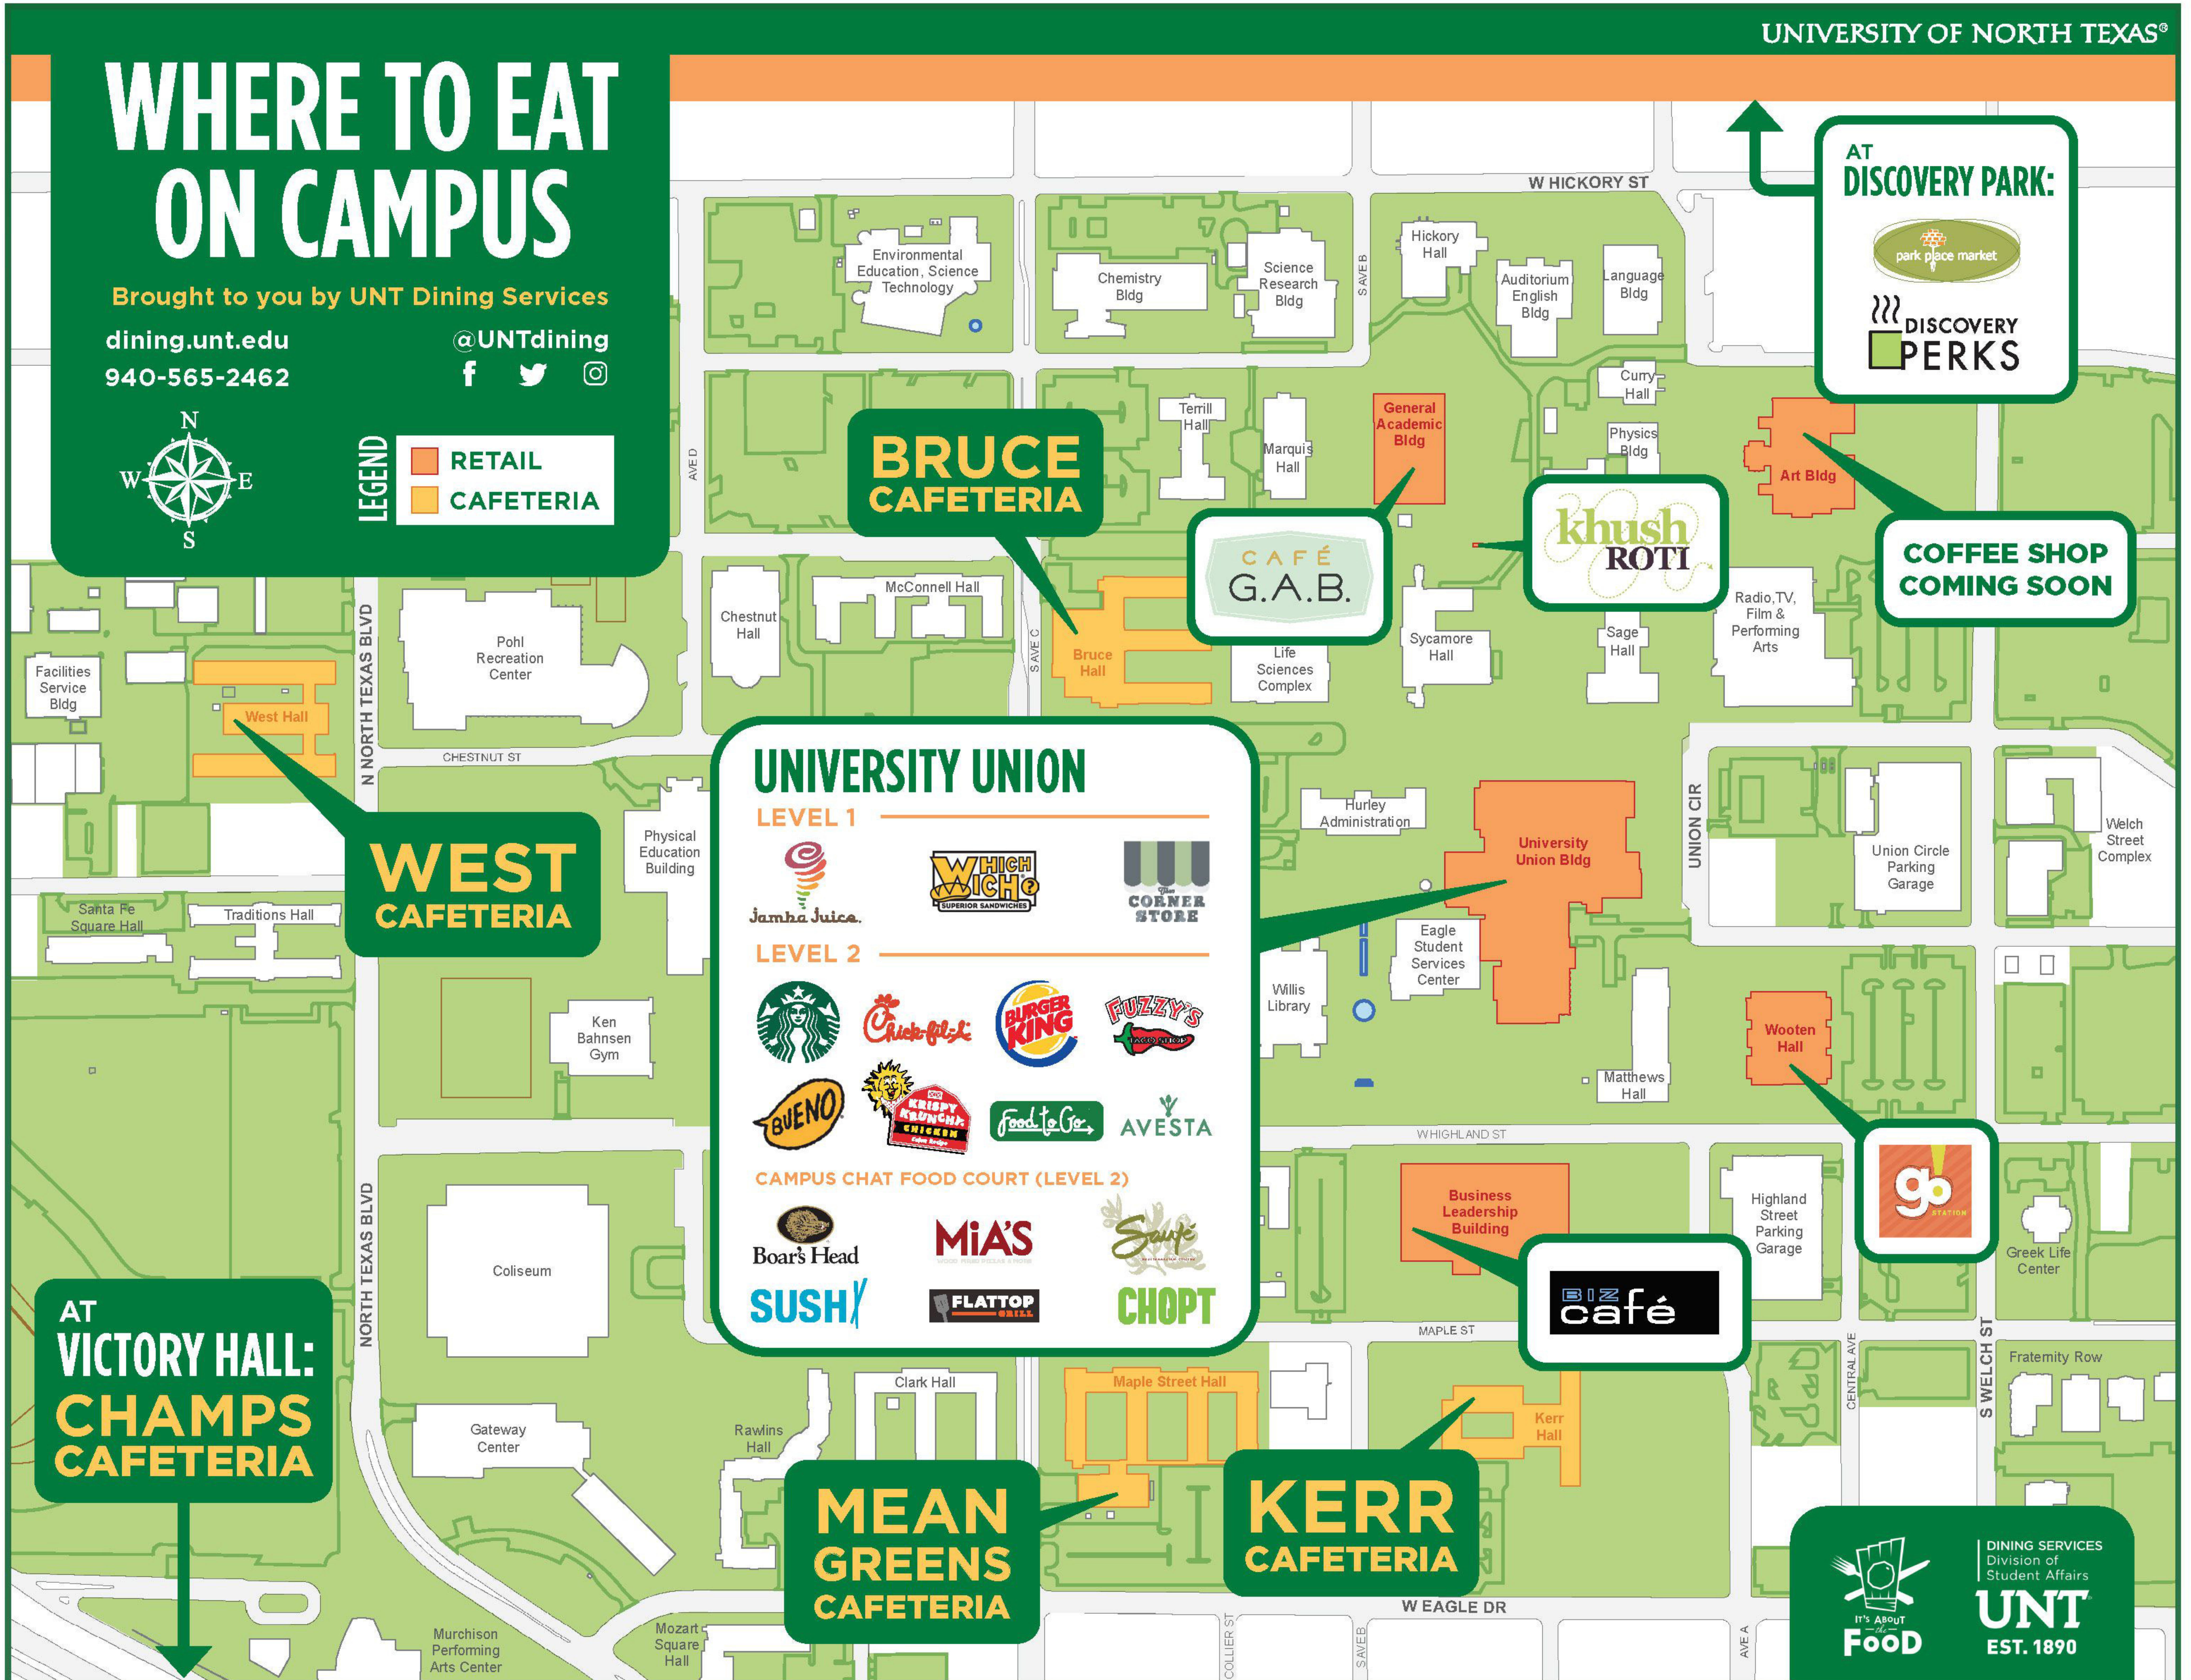

WHERE TO EAT ON CAMPUS

Brought to you by UNT Dining Services

dining.unt.edu
940-565-2462

@UNTdining
f t i

LEGEND

- RETAIL
- CAFETERIA

AT DISCOVERY PARK:

park place market

DISCOVERY PERKS

BRUCE CAFETERIA

CAFÉ G.A.B.

khush ROTI

COFFEE SHOP COMING SOON

WEST CAFETERIA

UNIVERSITY UNION

LEVEL 1

-
-
-

LEVEL 2

-
-
-
-
-
-
-
-

CAMPUS CHAT FOOD COURT (LEVEL 2)

-
-
-
-
-
-

go

BIZ café

AT VICTORY HALL: CHAMPS CAFETERIA

MEAN GREENS CAFETERIA

KERR CAFETERIA

It's About **FOOD**

DINING SERVICES
Division of Student Affairs

UNT
EST. 1890