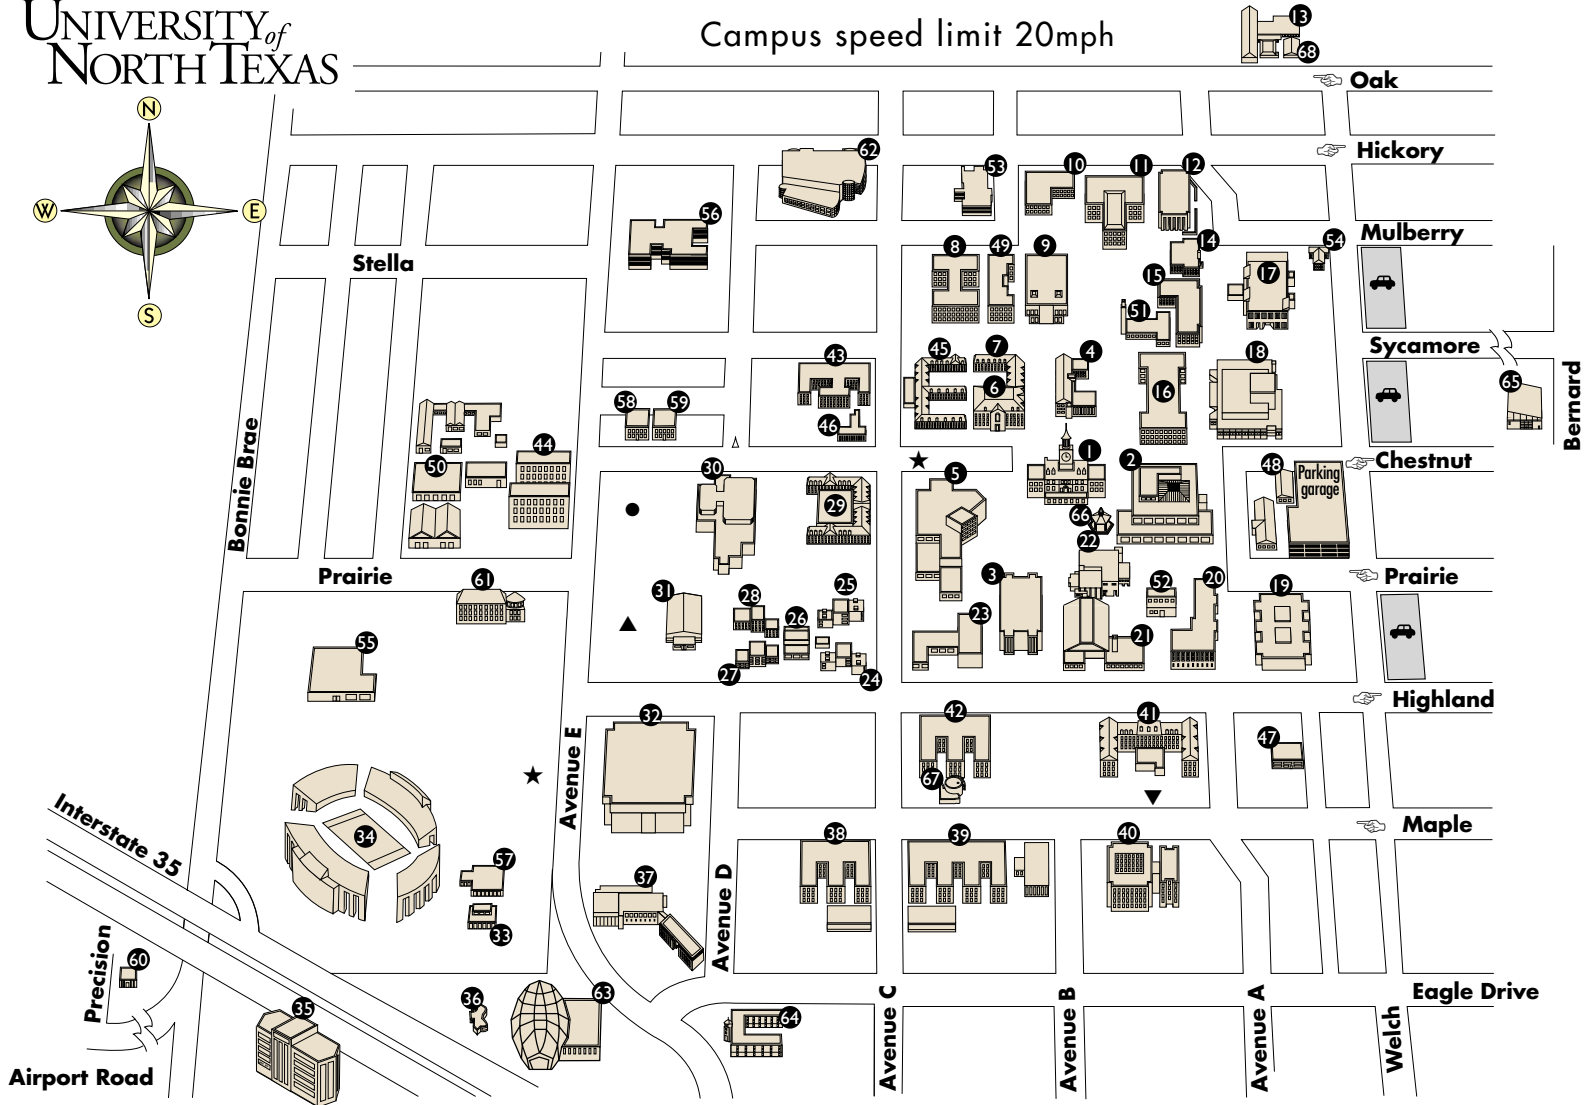

UNIVERSITY of NORTH TEXAS

Campus speed limit 20mph

Airport Road

Bernard

ALPHABETICAL LISTING

(1) Administration Building*	ADMN	(48) Matthews Hall Annex	MATX
(22) Advanced Learning Classroom,* Room 255	ESSC	(43) McConnell Hall (RH)	MCON
(17) Art Building*	ART	(31) Men's Gymnasium	MGYM
(33) Athletic Office Building*	ATH	(64) Mozart Square* (RH)	MOZS
(11) Auditorium Building*	AUDB	(63) Murchison Performing Arts Center*	PAC
(27) Bain Hall	BAIN	(23) Music Annex*	MUSA
(6) Biology Building*	BIOL	(5) Music Building*	MUSI
(45) Bruce Hall (RH)	BRUC	(25) Music Practice North*	MPN
(16) Business Administration Building*	BUSI	(24) Music Practice South*	MPS
(58) Chestnut Hall	CS	(13) Oak Street Hall*	OSH
(29) Chilton Hall*	CHIL	(68) Oak Street Hall Annex*	OSHA
(38) Clark Hall (RH)	CLAR	(26) Opera Hall	OPER
(32) Coliseum*	COL	(30) Physical Education Building*	PEB
(56) College Inn (RH)	CINN	● Physical Education Field	FIEL
(42) Crumley Hall* (RH)	CRUM	(50) Physical Plant Complex	
(14) Curry Hall*	CURY	(15) Physics Building*	PHYS
(22) Eagle Student Services Center*	ESSC	(51) Power Plant	
(59) Edwards Hall	ED	(28) Quad 2	Q2
(10) Engineering Technology Building*	ET	(18) Radio, TV, Film and Performing Arts Building*	RTFP
(62) Environmental Education, Science and Technology Building*	ENV	(35) Radisson Hotel Denton and Eagle Point Golf Club*	GOLF
(34) Fouts Field	STAD	(61) Santa Fe Square* (RH)	SFS
(37) Gateway Center†	GATE	(53) Science Research Building*	SRB
(9) General Academic Building*	GAB	(52) Scouler Hall*	SCOU
(35) Golf Course — Radisson	GOLF	(66) Shrader Pavilion*	PAV
(67) Goolsby Chapel*	GOOL	(62) Sky Theater*	ENV
(46) Health Center*	HEAL	(54) Smith Hall*	SMIT
(47) Highland Hall	HIGH	(65) Speech and Hearing Center*	SPHS
(4) Information Sciences Building*	ISB	(57) Sports Medicine/Fitness Facility	WGHT
(41) Kendall Hall	KEN	(21) Stovall Hall*	STOV
(40) Kerr Hall* (RH)	KERR	(36) Sullivant Visitor Center*	SULL
(12) Language Building*	LANG	▼ Tennis Courts, East	ETEN
(60) Library Annex, 901 Precision*	LANX	▲ Tennis Courts, West	WTEN
(2) Lyceum, University Union*	LYCM	(8) Terrill Hall*	TH
(63) Lyric Theater*	PAC	(55) University Services Building*	USB
(39) Maple Hall* (RH)	MAPL	(2) University Union*	UU
(49) Marquis Hall*	MARQ	(44) West Hall (RH)	WEST
(7) Masters Hall*	CHEM	(3) Willis Library*	LIBR
(20) Matthews Hall*	MATT	(63) Winspear Performance Hall*	PAC
		(19) Wooten Hall	WH