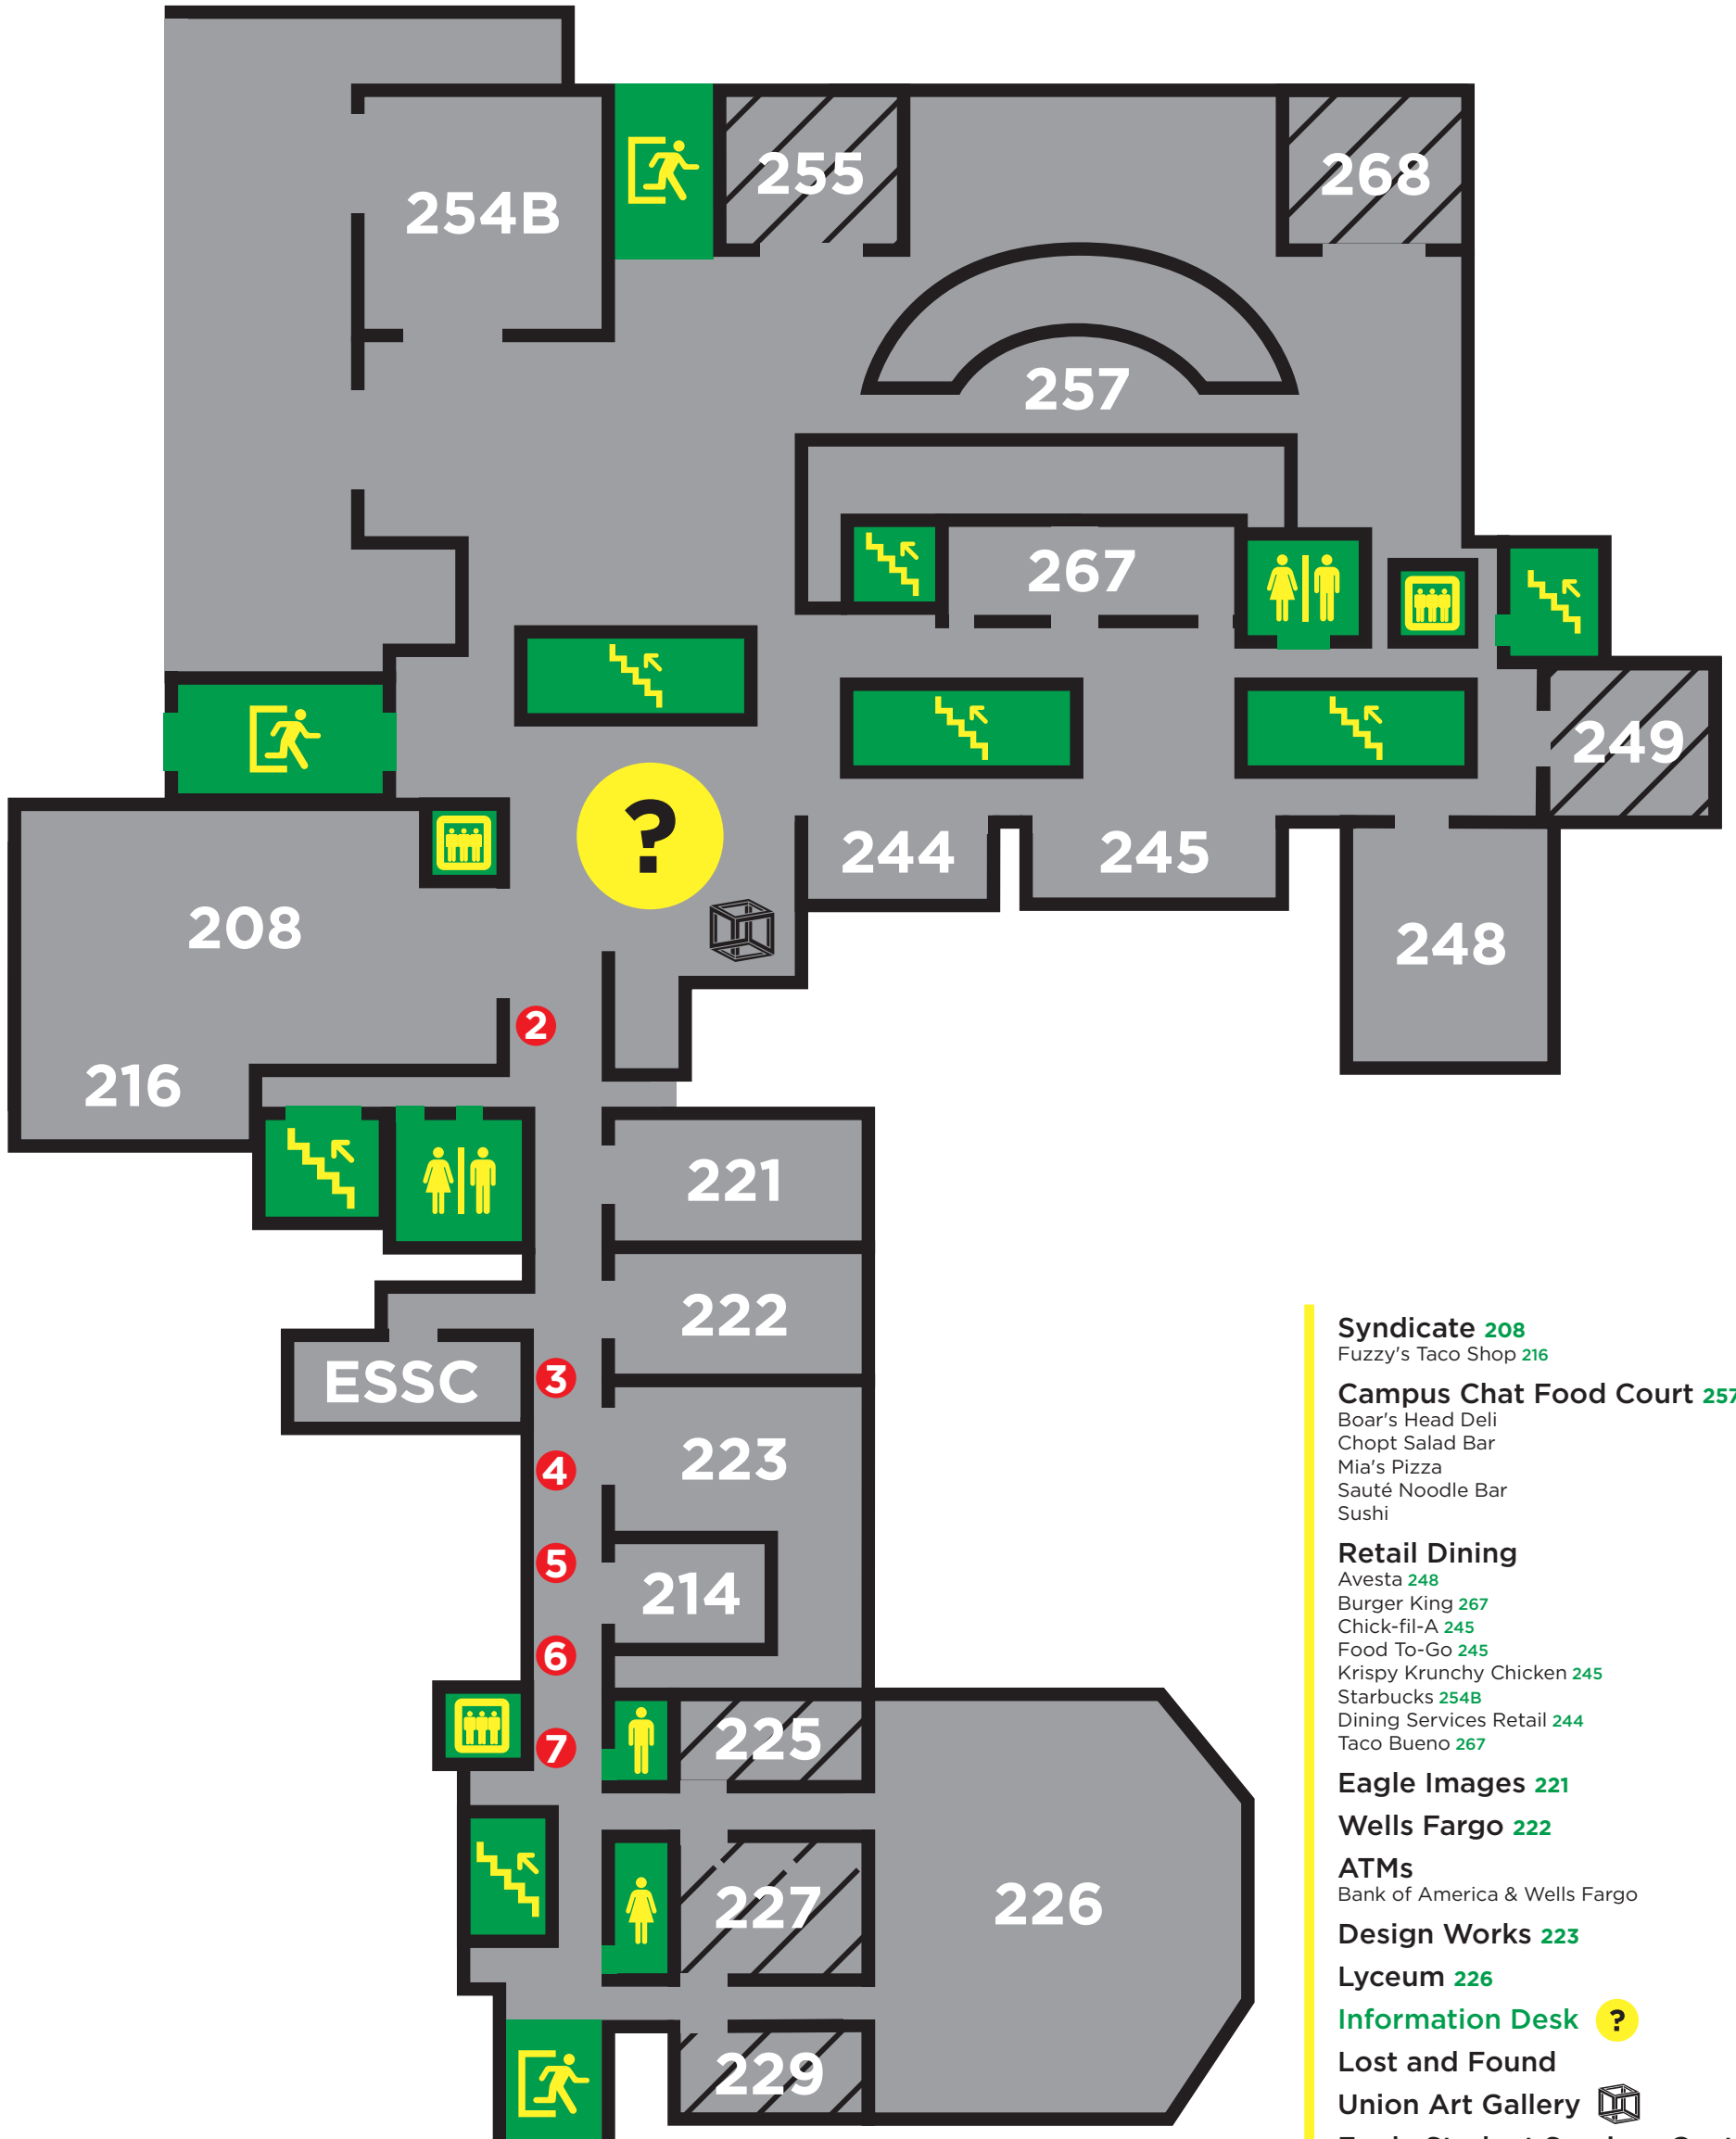

restrooms

elevators

main exits

stairs

marketplace table
**promotional items allowed*

UNT UNION ■ LEVEL TWO
Marketplace Tabling Map of the Union

meeting rooms

- Syndicate 208**
Fuzzy's Taco Shop 216
- Campus Chat Food Court 257**
Boar's Head Deli
Chopt Salad Bar
Mia's Pizza
Sauté Noodle Bar
Sushi
- Retail Dining**
Avesta 248
Burger King 267
Chick-fil-A 245
Food To-Go 245
Krispy Krunchy Chicken 245
Starbucks 254B
Dining Services Retail 244
Taco Bueno 267
- Eagle Images 221**
- Wells Fargo 222**
- ATMs**
Bank of America & Wells Fargo
- Design Works 223**
- Lyceum 226**
- Information Desk ?**
- Lost and Found**
- Union Art Gallery**
- Eagle Student Services Center**
Access to the ESSC

UNT UNION ■ LEVEL THREE

Marketplace Tabling Map of the Union

meeting rooms 

- The Hub 310A
- Syndicate 311
- Emerald Ballroom 314
- Lyceum 326
- Senate Chamber 332
- Jade Ballroom 333
- Multicultural Center 335
- Student Organization Space 337
- Graduate Student Council 344
- Student Government Association 344
- Student Activities Center 345
- University Program Council 345
- Fine Arts Series 345
- Center for Leadership & Service 345
- Pride Alliance 372
- Student Affairs Marketing 376
- Office of Spiritual Life 376
- We Mean Green Fund 376
- Substance Use Resource & Education Center 376
- Orientation & Transition Programs 377
- Access to Eagle Student Services Center
ESSC

restrooms

elevators

main exits

stairs

marketplace table
**promotional items not allowed*

UNT UNION ■ LEVEL FOUR
Marketplace Tabling Map of the Union

meeting rooms 

- UNT Foundation Board Room 401
- Meditation Room 402
- Diamond Eagle Suite 406
- Dean of Students 409
- Student Legal Services 411
- Survivor Advocate 411
- Thomas P. Rufer Meeting Room 412
- Union Administration 418
- Rooftop Garden 470
- Lactation Room
- Gender-Neutral Restrooms

restrooms

elevators

main exits

stairs

lactation