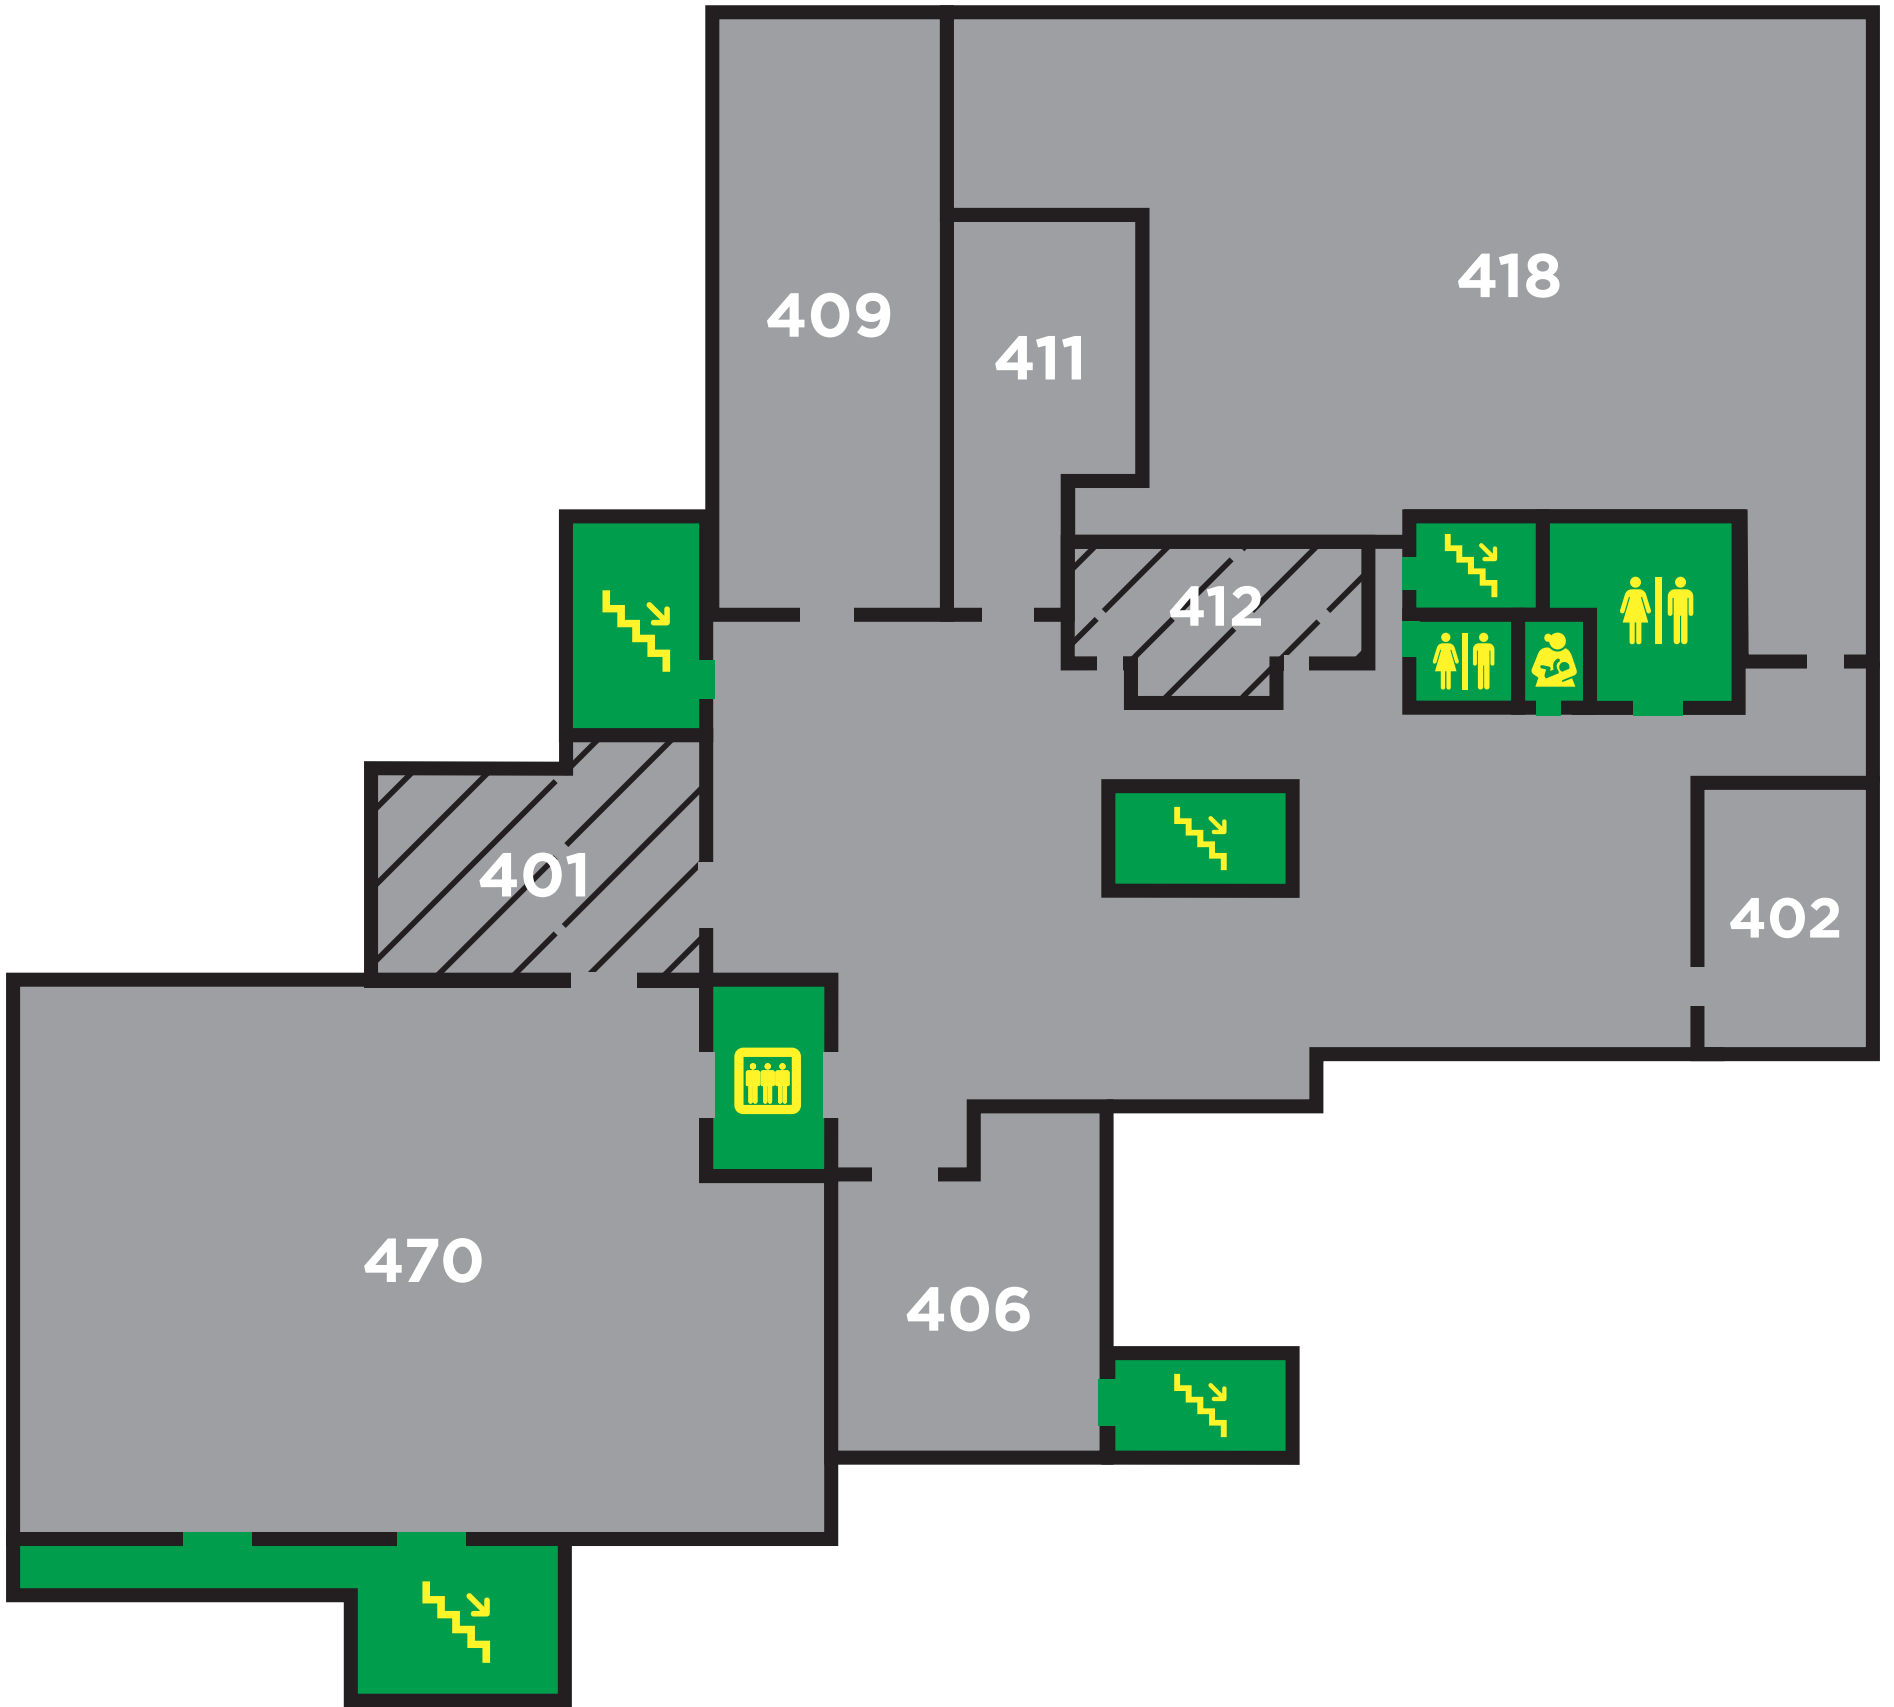

restrooms

elevators

main exits

stairs

marketplace table
**promotional items allowed*

UNT UNION ■ LEVEL TWO
Marketplace Tabling Map of the Union

meeting rooms

- Syndicate 208**
Fuzzy's Taco Shop 216
- Campus Chat Food Court 257**
Boar's Head Deli
Chopt Salad Bar
Mia's Pizza
Sauté Noodle Bar
Sushi
- Retail Dining**
Avesta 248
Burger King 267
Chick-fil-A 245
Food To-Go 245
Krispy Krunchy Chicken 245
Starbucks 254B
Dining Services Retail 244
Taco Bueno 267
- Eagle Images 221**
- Wells Fargo 222**
- ATMs**
Bank of America & Wells Fargo
- Design Works 223**
- Lyceum 226**
- Information Desk ?**
- Lost and Found**
- Union Art Gallery**
- Eagle Student Services Center**
Access to the ESSC

UNT UNION ■ LEVEL THREE

Marketplace Tabling Map of the Union

meeting rooms 

- The Hub 310A
- Syndicate 311
- Emerald Ballroom 314
- Lyceum 326
- Senate Chamber 332
- Jade Ballroom 333
- Multicultural Center 335
- Student Organization Space 337
- Graduate Student Council 344
- Student Government Association 344
- Student Activities Center 345
- University Program Council 345
- Fine Arts Series 345
- Center for Leadership & Service 345
- Pride Alliance 372
- Student Affairs Marketing 376
- Office of Spiritual Life 376
- We Mean Green Fund 376
- Substance Use Resource & Education Center 376
- Orientation & Transition Programs 377
- Access to Eagle Student Services Center
ESSC

restrooms

elevators

main exits

stairs

marketplace table
**promotional items not allowed*

UNT UNION ■ LEVEL FOUR
Marketplace Tabling Map of the Union

meeting rooms 

- UNT Foundation Board Room 401
- Meditation Room 402
- Diamond Eagle Suite 406
- Dean of Students 409
- Student Legal Services 411
- Survivor Advocate 411
- Thomas P. Rufer Meeting Room 412
- Union Administration 418
- Rooftop Garden 470
- Lactation Room
- Gender-Neutral Restrooms

restrooms

elevators

main exits

stairs

lactation