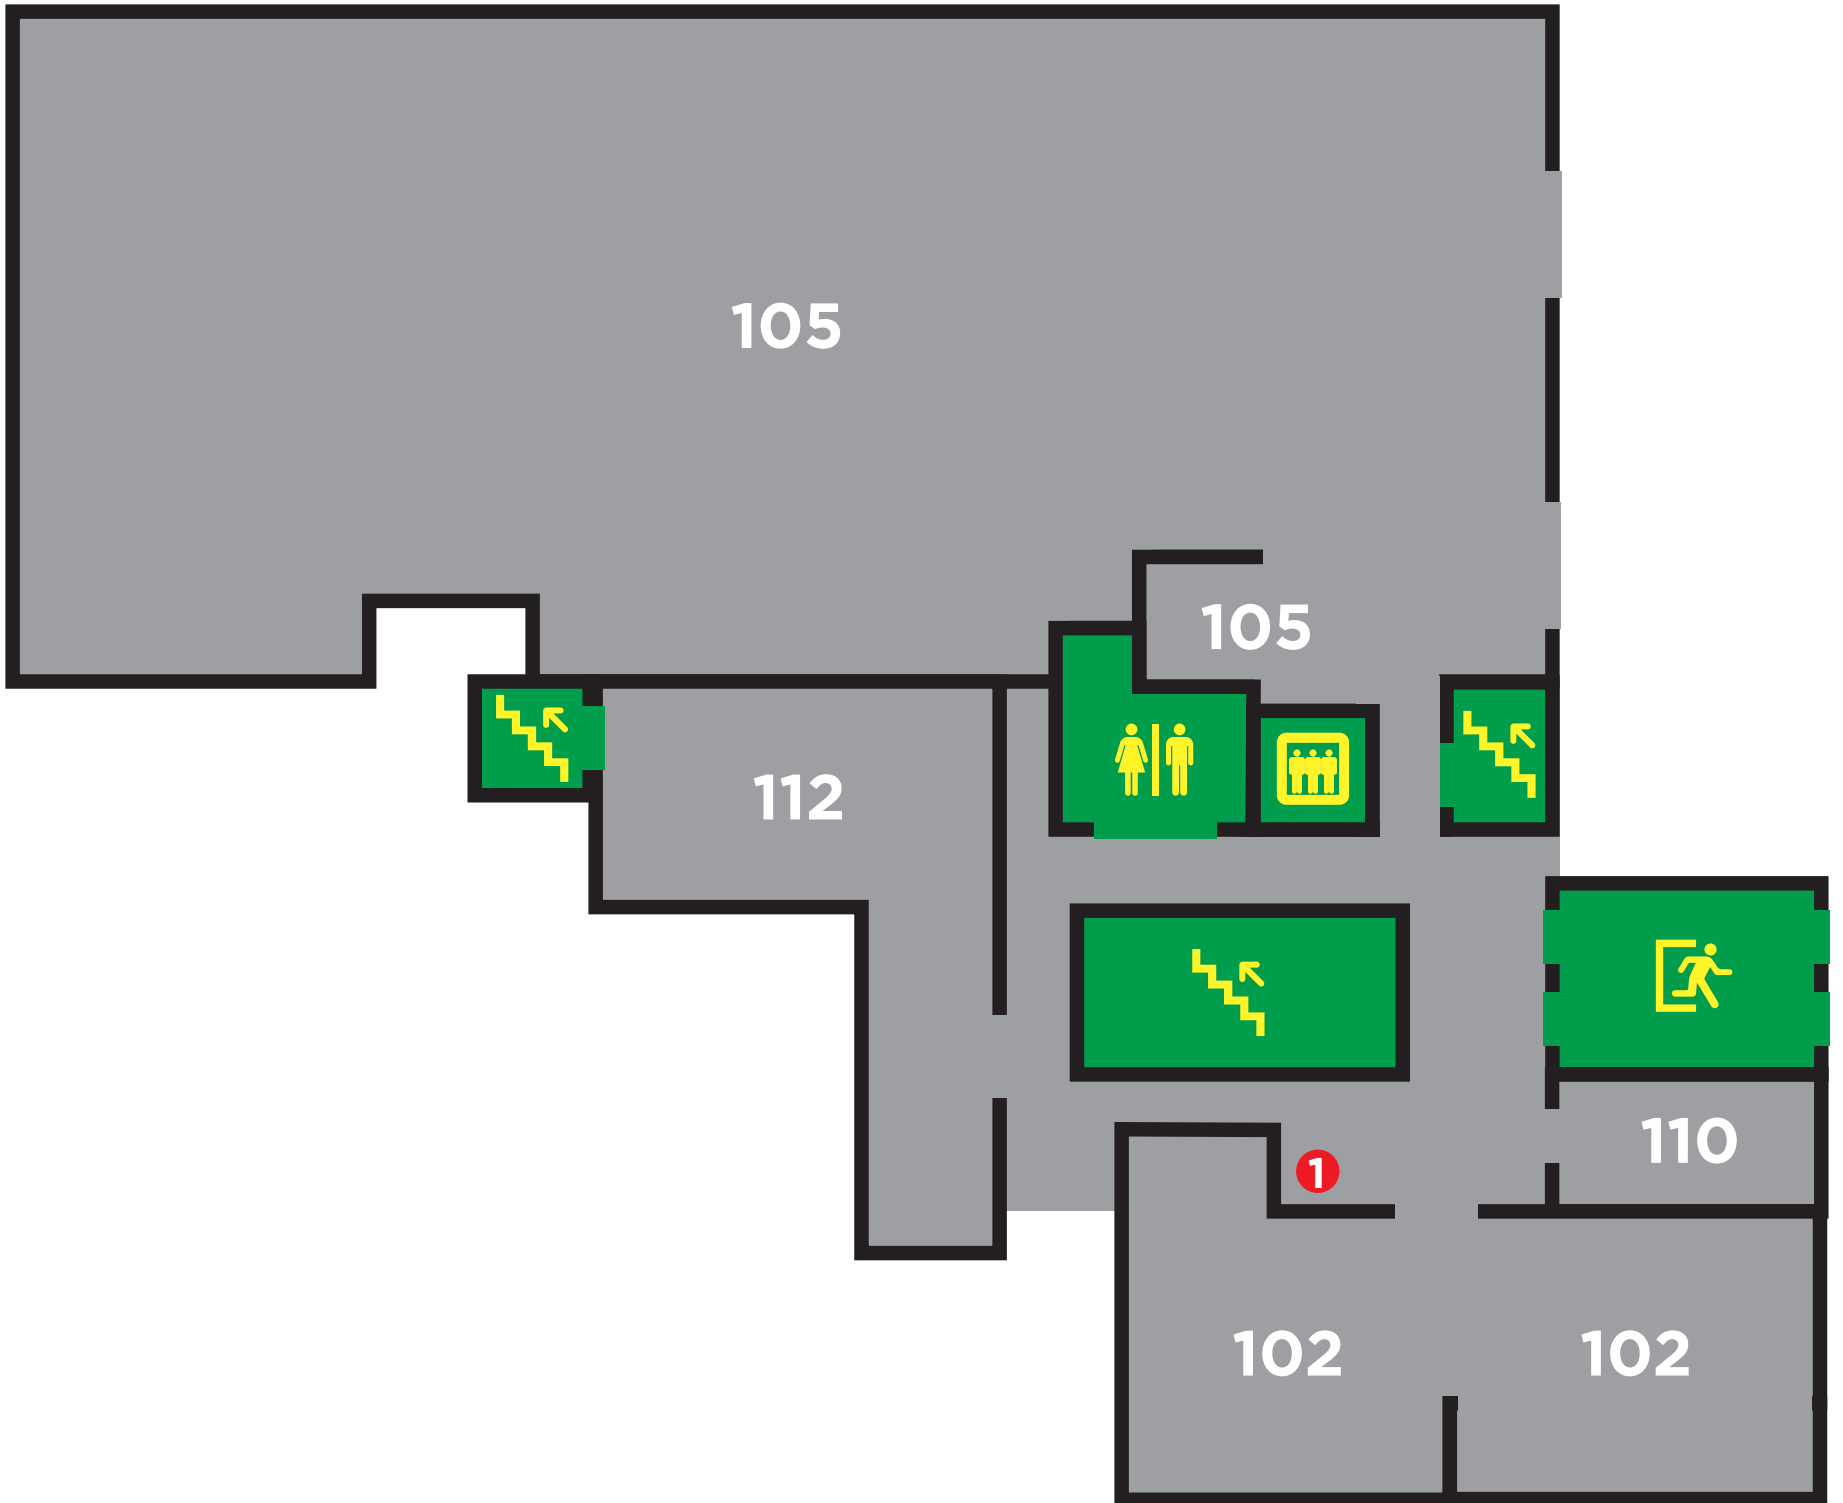

UNT UNION ■ LEVEL ONE
Marketplace Tabling Map of the Union

- Corner Store 102
- Which Wich 102
- Jamba Juice 105
- Barnes & Noble 105
Official Bookstore of UNT
- Eagle Post 112
UNT Union Postal Service

restrooms

elevators

main exits

stairs

marketplace table
**promotional items allowed*

UNT UNION ■ LEVEL TWO
Marketplace Tabling Map of the Union

meeting rooms

- Syndicate 208**
Fuzzy's Taco Shop 216
- Campus Chat Food Court 257**
Boar's Head Deli
Chopt Salad Bar
Mia's Pizza
Sauté Noodle Bar
Sushi
- Retail Dining**
Avesta 248
Burger King 267
Chick-fil-A 245
Food To-Go 245
Krispy Krunchy Chicken 245
Starbucks 254B
Dining Services Retail 244
Taco Bueno 267
- Eagle Images 221**
- Wells Fargo 222**
- ATMs**
Bank of America & Wells Fargo
- Design Works 223**
- Lyceum 226**
- Information Desk ?**
- Lost and Found**
- Union Art Gallery**
- Eagle Student Services Center**
Access to the ESSC

UNT UNION ■ LEVEL THREE

Marketplace Tabling Map of the Union

meeting rooms 

- The Hub 310A
- Syndicate 311
- Emerald Ballroom 314
- Lyceum 326
- Senate Chamber 332
- Jade Ballroom 333
- Multicultural Center 335
- Student Organization Space 337
- Graduate Student Council 344
- Student Government Association 344
- Student Activities Center 345
- University Program Council 345
- Fine Arts Series 345
- Center for Leadership & Service 345
- Pride Alliance 372
- Student Affairs Marketing 376
- Office of Spiritual Life 376
- We Mean Green Fund 376
- Substance Use Resource & Education Center 376
- Orientation & Transition Programs 377
- Access to Eagle Student Services Center
ESSC

restrooms

elevators

main exits

stairs

lactation