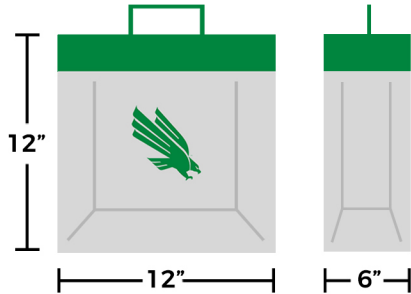

NORTH TEXAS ATHLETICS
CLEAR BAG POLICY

FOR APOGEE STADIUM

APPROVED FOR ENTRY

CLEAR TOTE

Plastic, vinyl, or PVC bag no larger than 12" x 6" x 12"

LOGO SIZE: cannot exceed 4.5" tall x 3.4" wide

PLASTIC STORAGE BAG

One gallon, resealable, clear. One bag per person

SMALL CLUTCH PURSE

Approximately the size of a hand with or without a handle or strap. No larger than 5.5" x 8.5" (the size of this sheet) with or without a handle or strap. Can be carried separately or within an approved plastic bag.