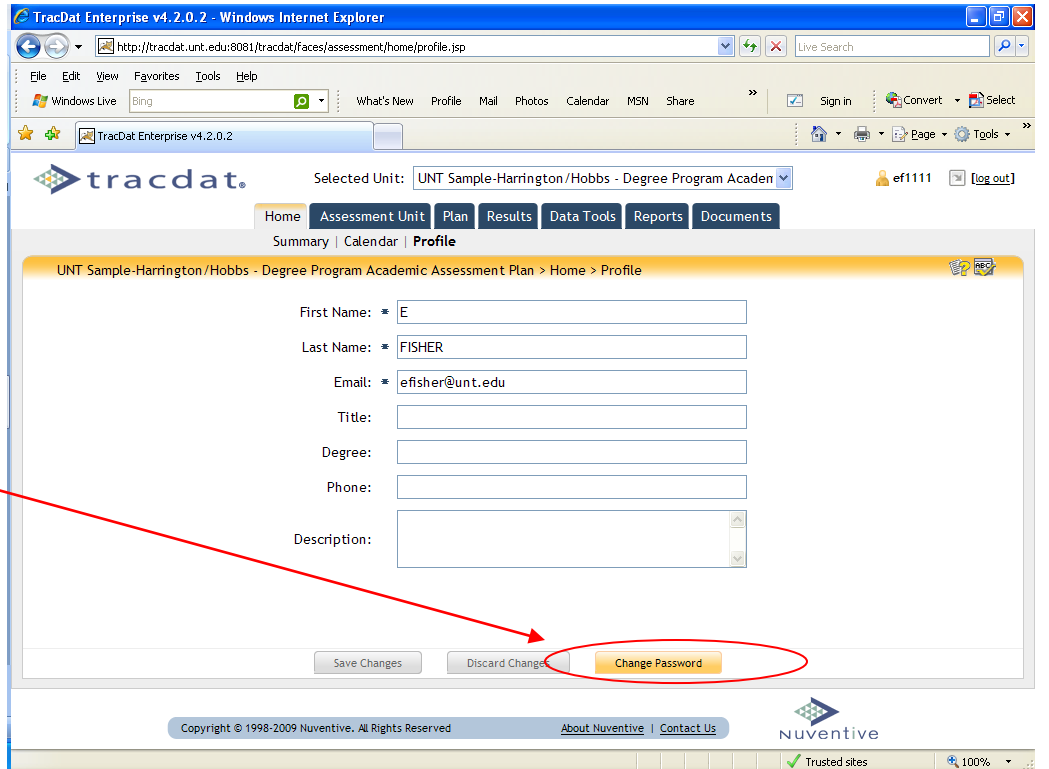

Select Change Password