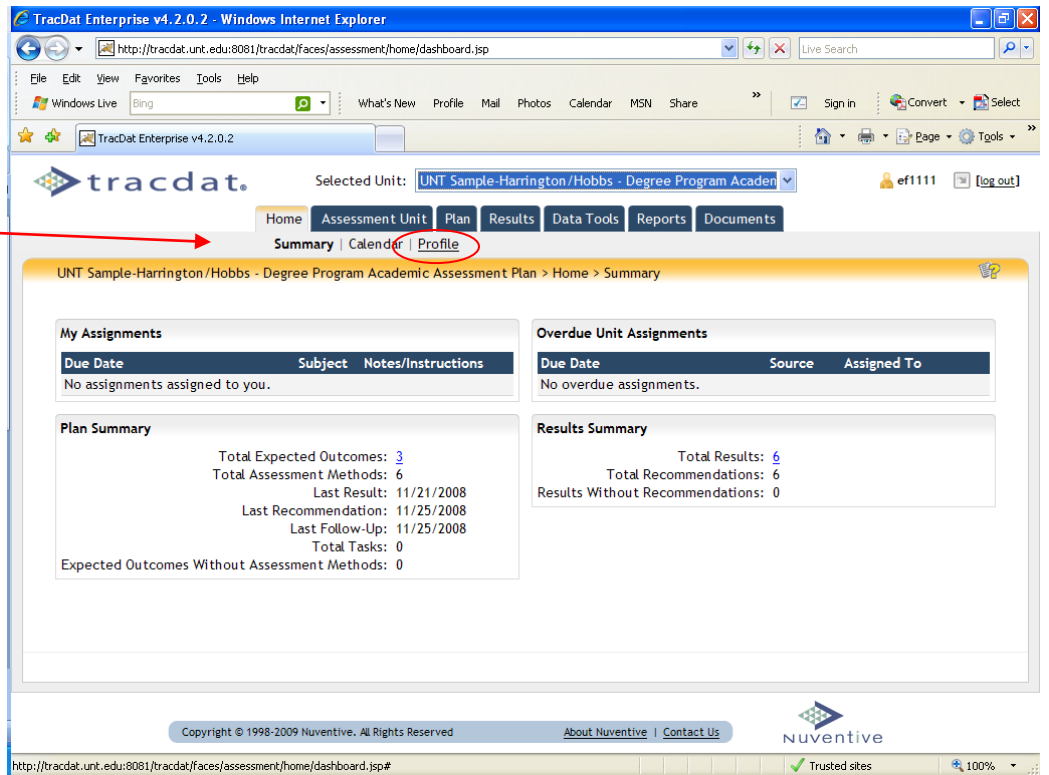

To update or change your password:

After logging in, select Profile