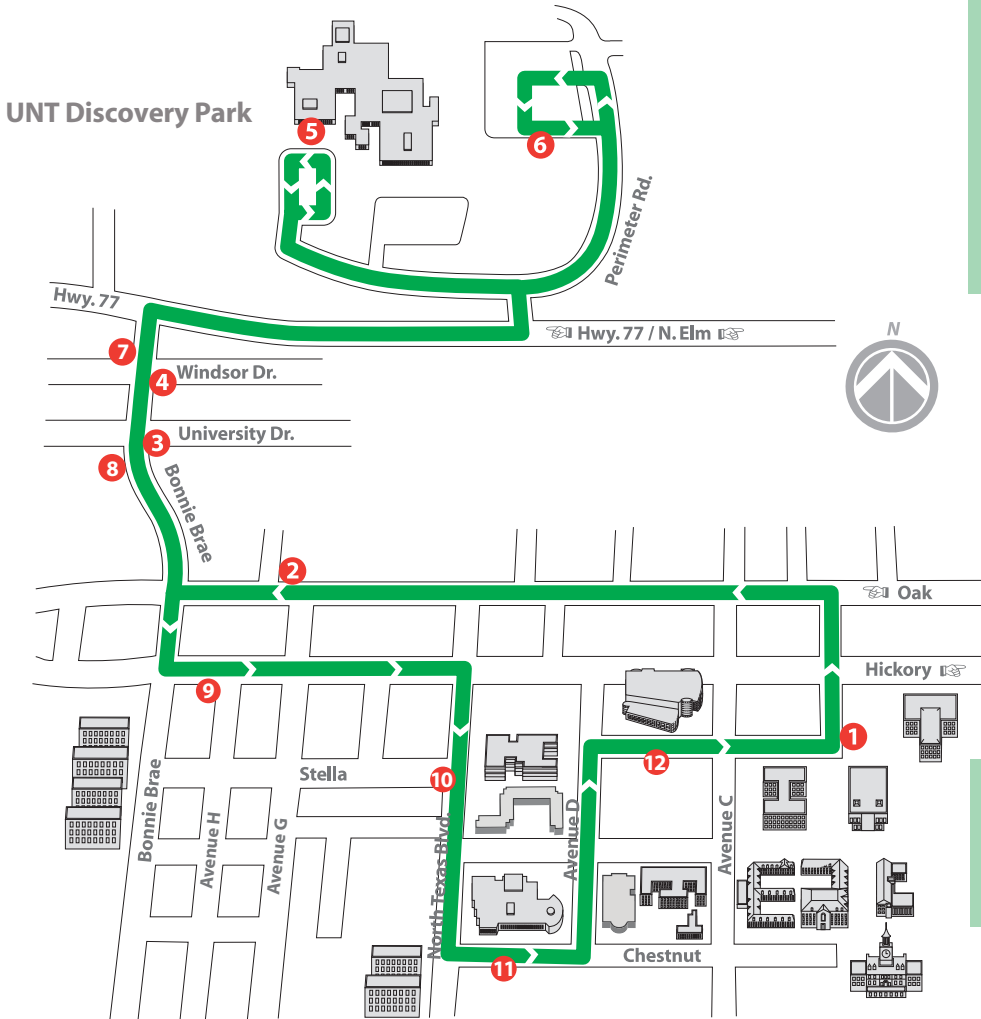

Discovery Park

Monday - Thursday: service starts at 7:15am and ends at 10:17pm

Fridays: service starts at 7:15am and ends at 7:14pm

- 1** GAB
- 2** Avenue G & West Oak St.
- 3** Bonnie Brae & University
- 4** Bonnie Brae & Windsor
- 5** Discovery Park Main
- 6** Discovery Park East
- 7** Bonnie Brae & Windsor
- 8** Bonnie Brae & University
- 9** Avenue H. & Hickory St.
- 10** Stella & North Texas Blvd.
- 11** Student Rec Center
- 12** EESAT

Departs from GAB

Departs from Discovery Park

Friday

7:15 AM	2:13 PM	7:31 AM	4:04 PM
7:34 AM	2:32 PM	7:50 AM	4:23 PM
7:53 AM	2:51 PM	8:09 AM	4:42 PM
8:12 AM	3:10 PM	8:28 AM	5:01 PM
8:31 AM	3:29 PM	8:47 AM	5:20 PM
8:50 AM	3:48 PM	9:06 AM	5:39 PM
9:09 AM	4:07 PM	9:25 AM	5:58 PM
9:28 AM	4:26 PM	9:44 AM	6:17 PM
9:47 AM	4:45 PM	10:03 AM	6:36 PM
10:06 AM	5:04 PM	10:22 AM	6:55 PM
10:25 AM	5:23 PM	10:41 AM	7:14 PM
10:44 AM	5:42 PM	11:00 AM	
11:03 AM	6:01 PM	11:19 AM	
11:22 AM	6:20 PM	11:38 AM	
11:41 AM	6:39 PM	11:57 AM	
12:00 PM	6:58 PM	12:16 PM	
12:19 PM		12:35 PM	
12:38 PM		12:54 PM	
12:57 PM		1:13 PM	
1:16 PM		1:32 PM	
1:35 PM		1:51 PM	
1:54 PM		2:10 PM	
		2:29 PM	
		2:48 PM	
		3:07 PM	
		3:26 PM	
		3:45 PM	