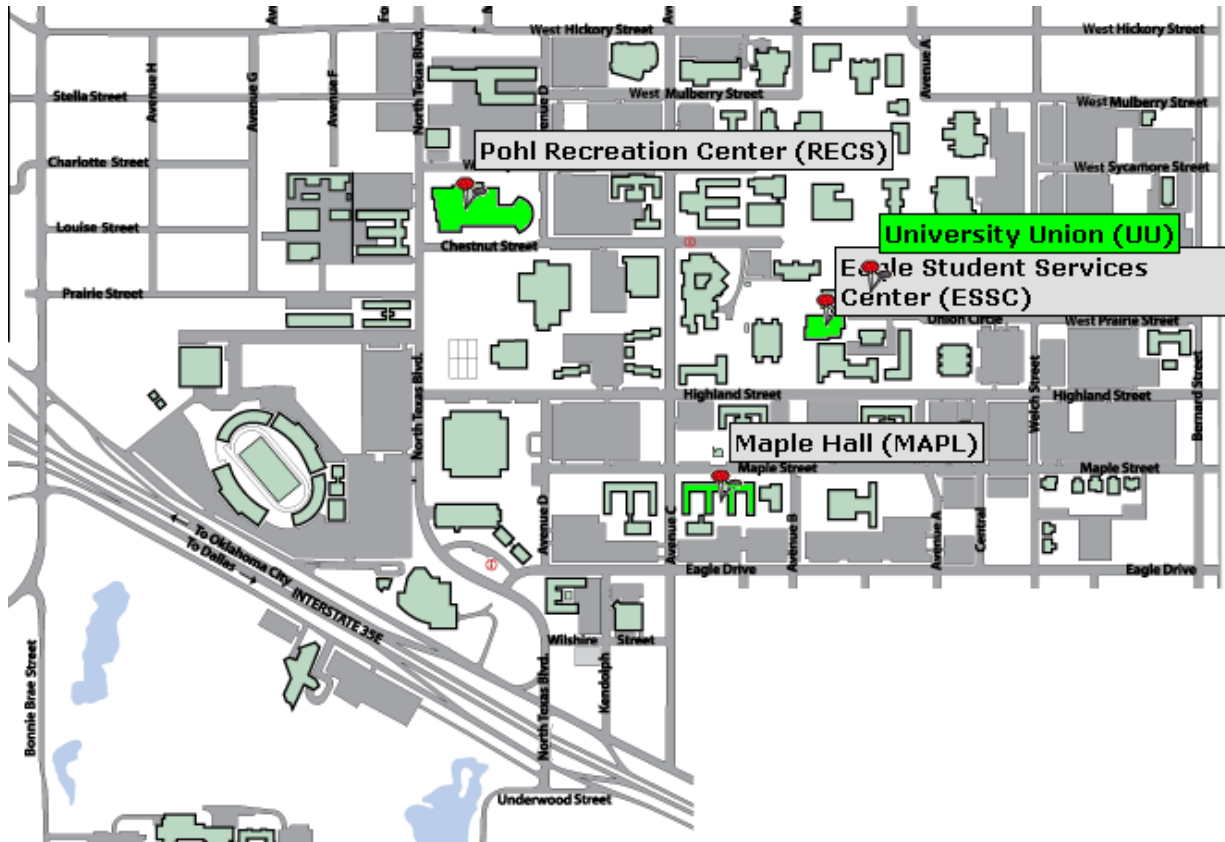

One Focus: Higher Education  
**HIGHER ONE**  
ATM Locations on Campus

1. **Pohl Rec Center** – Turn Left after walking in the main entrance and head toward lounge area
2. **Eagle Student Services Center** – Near the ID and Student Accounting Offices
3. **University Union** – Bottom Floor with all other ATMs
4. **Maple Hall** – Just across from the Front Desk

There is also an ATM located in Discovery Park (Formally Research Park) at the Center of the First Floor near the Cafeteria