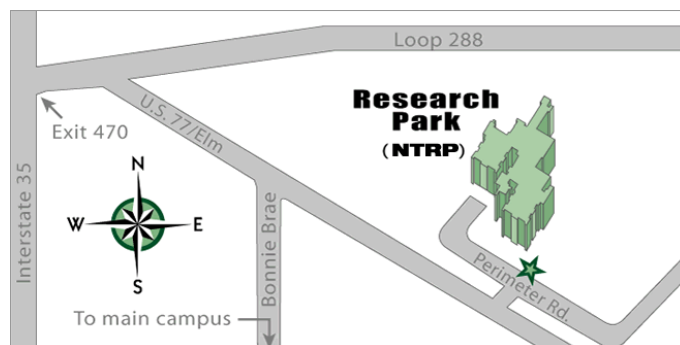

One Focus: Higher Education  
**HIGHER ONE**  
ATM Locations on Campus

1. **Pohl Rec Center** – Turn Left after walking in the main entrance and head toward lounge area
2. **Eagle Student Services Center** – Near the ID and Student Accounting Offices
3. **University Union** – Bottom Floor with all other ATMs
4. **Maple Hall** – Just across from the Front Desk

There is also an ATM located in Discovery Park (Formally Research Park) at the Center of the First Floor near the Cafeteria