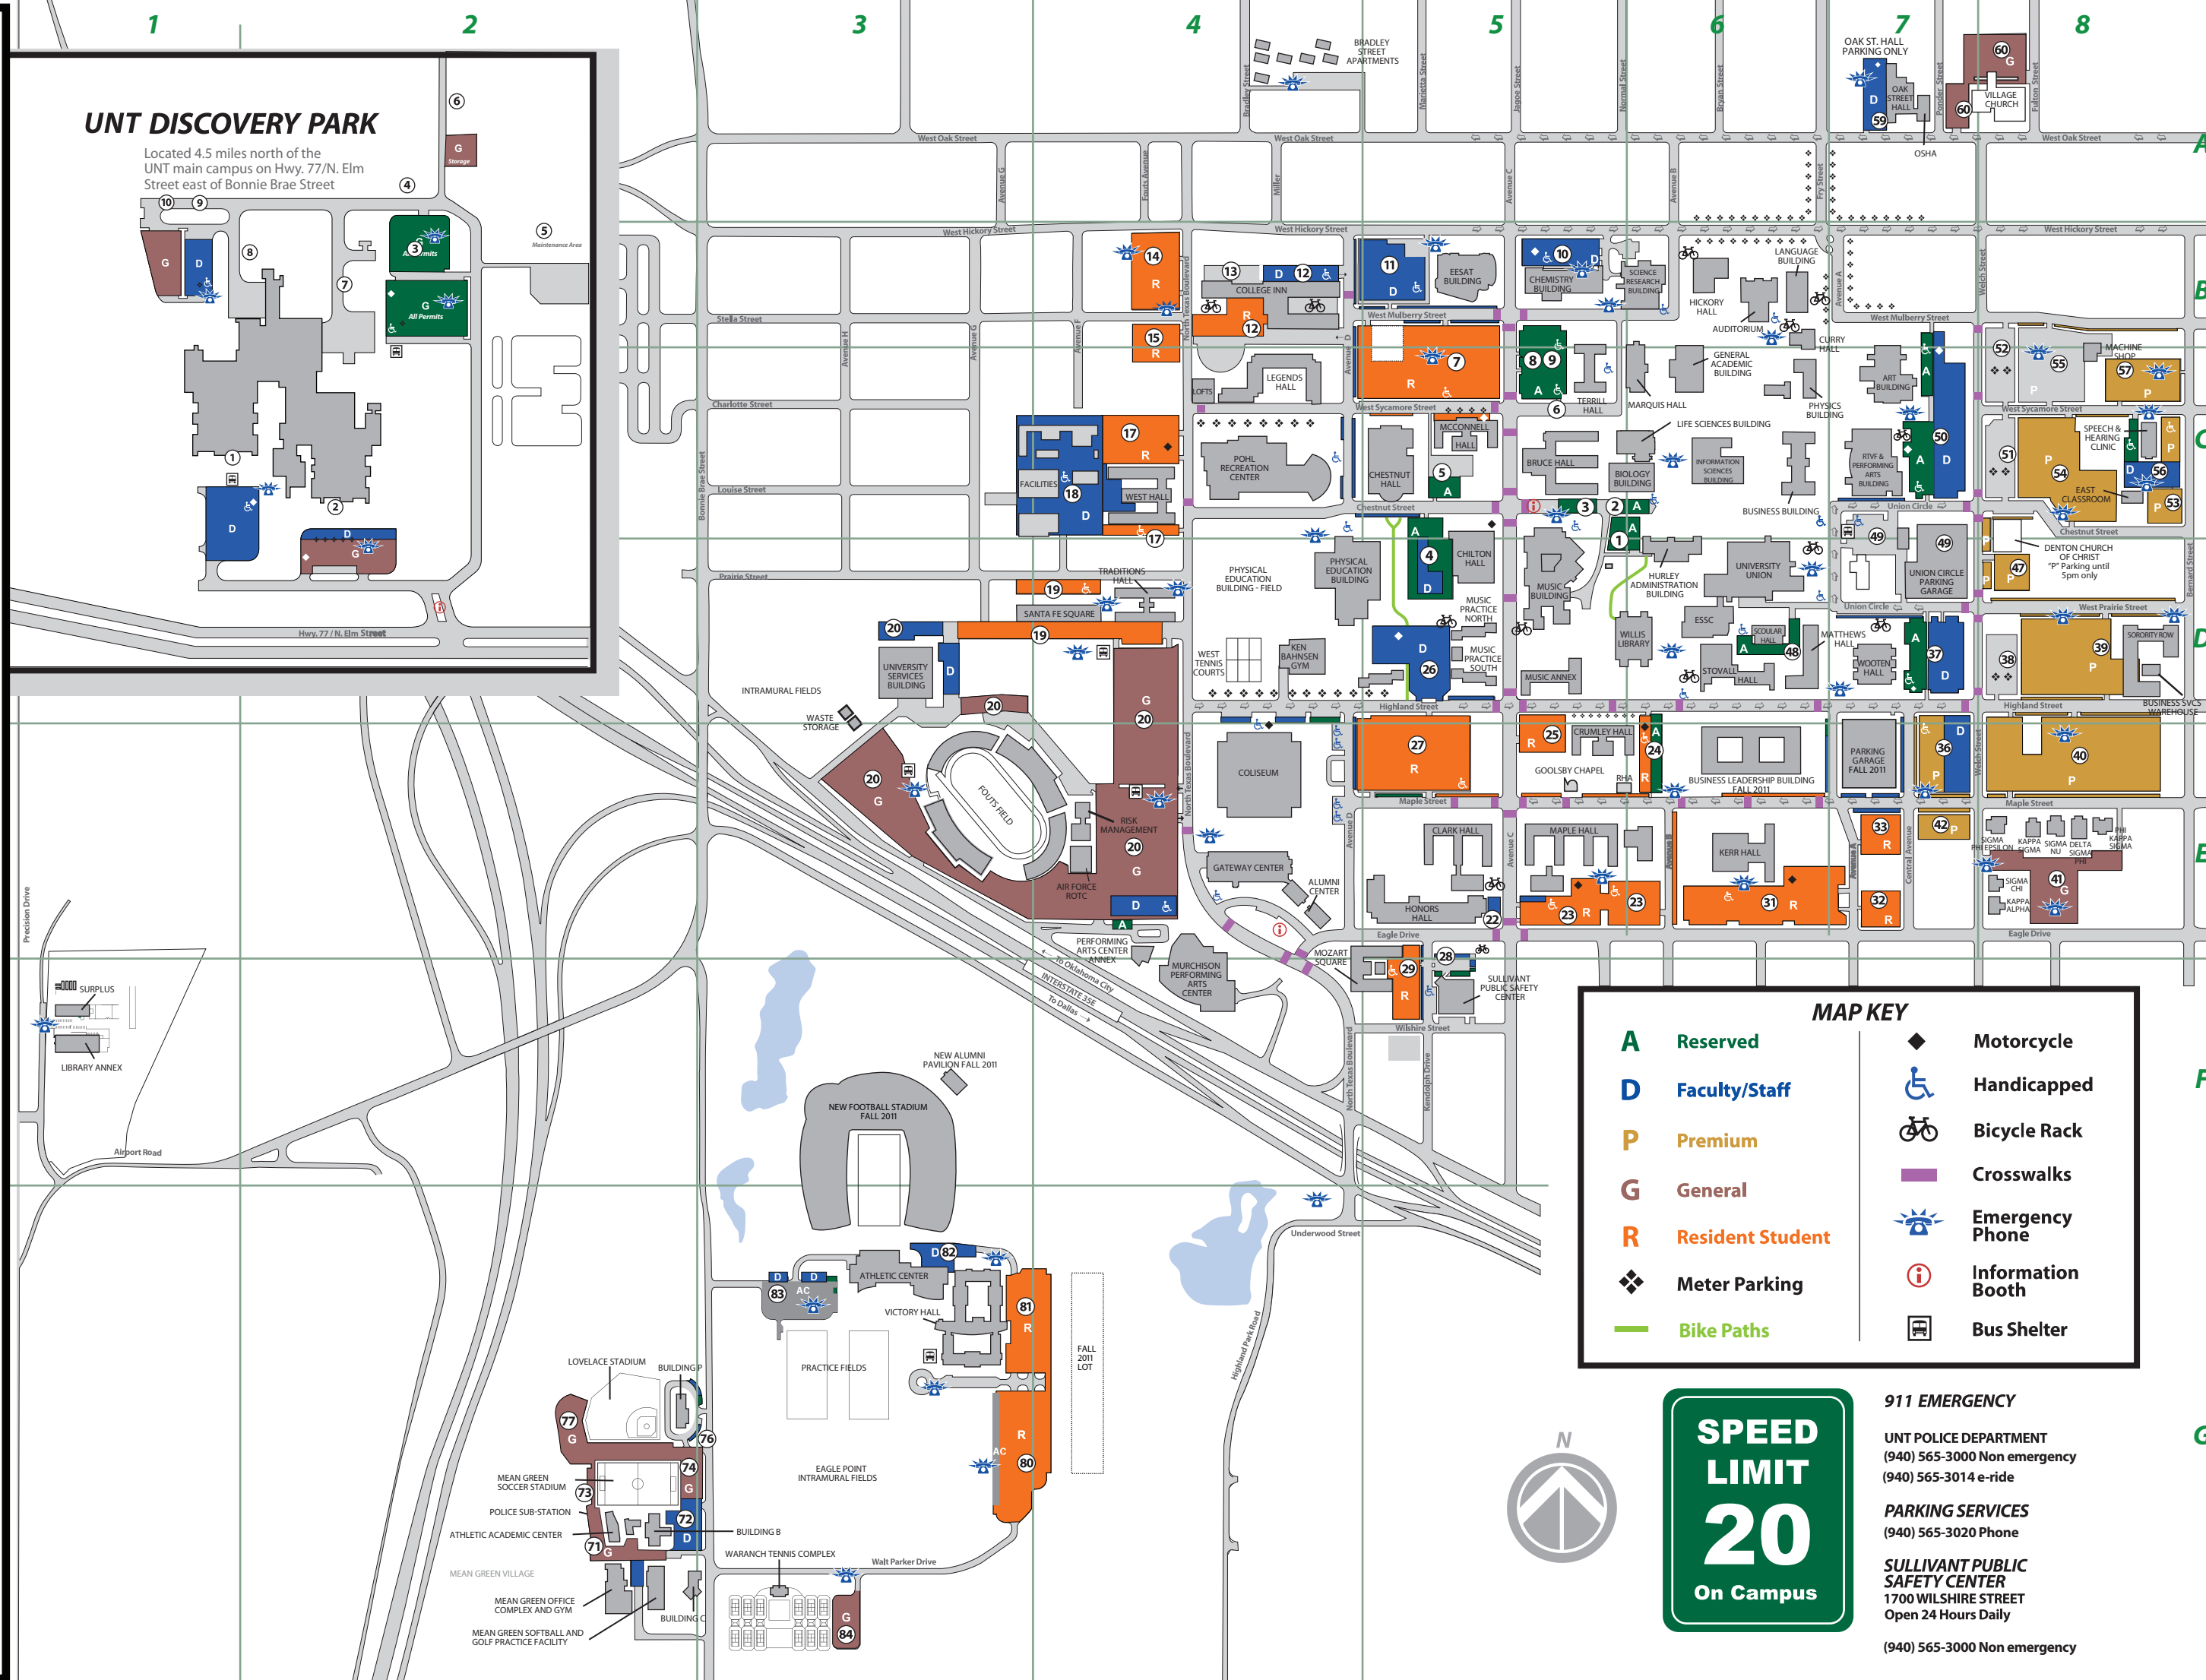

Map Index

Air Force ROTC Building	(ATH1)	E4
Alumni Center	(ALUM)	E4
Alumni Pavilion	(APAV)	F3
Art Building	(ART)	C7
Athletic Center	(ATHC)	G3
Auditorium Building	(AUDB)	B6
Bain Hall	(BAIN)	D5
Biology Building	(BIOL)	C6
Bruce Hall	(BRUC)	C5
Building B Higher Education	(MGVB)	G2
Building C	(MGVC)	G2
Building P	(MGVP)	G2
Business Building	(BUSI)	C6
Business Leadership Building	(BLB)	E6
Chemistry Building	(CHEM)	B5
Chestnut Hall (health & career services)	(CHNT)	C5
Chilton Hall	(CHIL)	D5
Clark Hall	(CLAR)	E5
Coliseum	(COL)	E4
College Inn	(CINN)	B4
Crumley Hall	(CRUM)	E5
Curry Hall	(CURY)	B6
Discovery Park	(XXXX)	B2
Eagle Student Services Center	(ESSC)	D6
East Classroom Building	(ECB)	C8
Environmental Education, Science & Technology (ENV)	B5	
Facilities Complex	(PLAN)	C4
Fouts Field	(STAD)	E3
Gateway Center	(GATE)	E4
General Academic Building	(GAB)	C6
Goolsby Chapel	(CHAP)	E5
Hickory Hall	(HKRY)	B6
Honors Hall	(HNRS)	E5
Hurley Administration Building	(ADMN)	D6
Information Booths		
Information Sciences Building	(ISB)	C6
Ken Bahnsen Gym	(MGYM)	D4
Kerr Hall	(KERR)	E6
Language Building	(LANG)	B6
Legends Hall	(LGDS)	C4
Library Annex	(LANX)	F1
Life Sciences Building	(LIFE)	C6
Lovelace Stadium	(WSOF)	G2
Lyceum	(LYCM)	D6
Maple Hall	(MAPL)	E5
Marquis Hall	(MARQ)	C6
Matthews Hall	(MATT)	D6
Matthews Hall Annex	(MHA)	D7
McConnell Hall	(MCON)	C5
Mean Green Office Complex and Gym	(MGOG)	G2
Mean Green Softball and Golf Practice Facility	(MGSG)	G2
Mean Green Village Soccer Stadium	(WSOC)	G2
Mozart Square	(MOZA)	F5
Murchison Performing Arts Center	(PAC)	F4
Music Annex	(MUSA)	D5
Music Building	(MUSI)	D5
Music Practice North	(MPN)	D5
Music Practice South	(MPS)	D5
New Football Stadium	(XXXX)	F3
Oak Street Hall	(OSHA)	A7
Oak Street Hall Annex	(OSHA)	A7
Parking Garage	(PARK)	D7
Performing Arts Center Annex	(PACX)	F4
Physical Education Building	(PEB)	D4
Physical Education Building - Field	(PEBF)	D4
Physics Building	(PHYS)	C6
Pohl Recreation Center	(RECS)	C4
Radio, TV, Film & Performing Arts Building	(RTFP)	C7
Santa Fe Square	(SFE)	D4
Science Research Building	(SRB)	B6
Scouler Hall	(SCOU)	D6
Shrader Pavilion	(PAV)	D6
Speech and Hearing Clinic	(SPHS)	C8
Stovall Hall	(STOV)	D6
Student Athlete Academic Center	(SAAC)	G2
Sullivant Public Safety Center	(POLI)	F5
Tennis Courts	(WTEN)	D4
Terrill Hall	(TH)	C5
Traditions Hall	(TRAD)	D4
University Services Building	(USB)	D3
University Union	(UU)	D6
Victory Hall	(VICT)	G3
Waranch Tennis Complex	(TENN)	G3
West Hall	(WEST)	C4
Willis Library	(LIBR)	D6
Wooten Hall	(WH)	D7