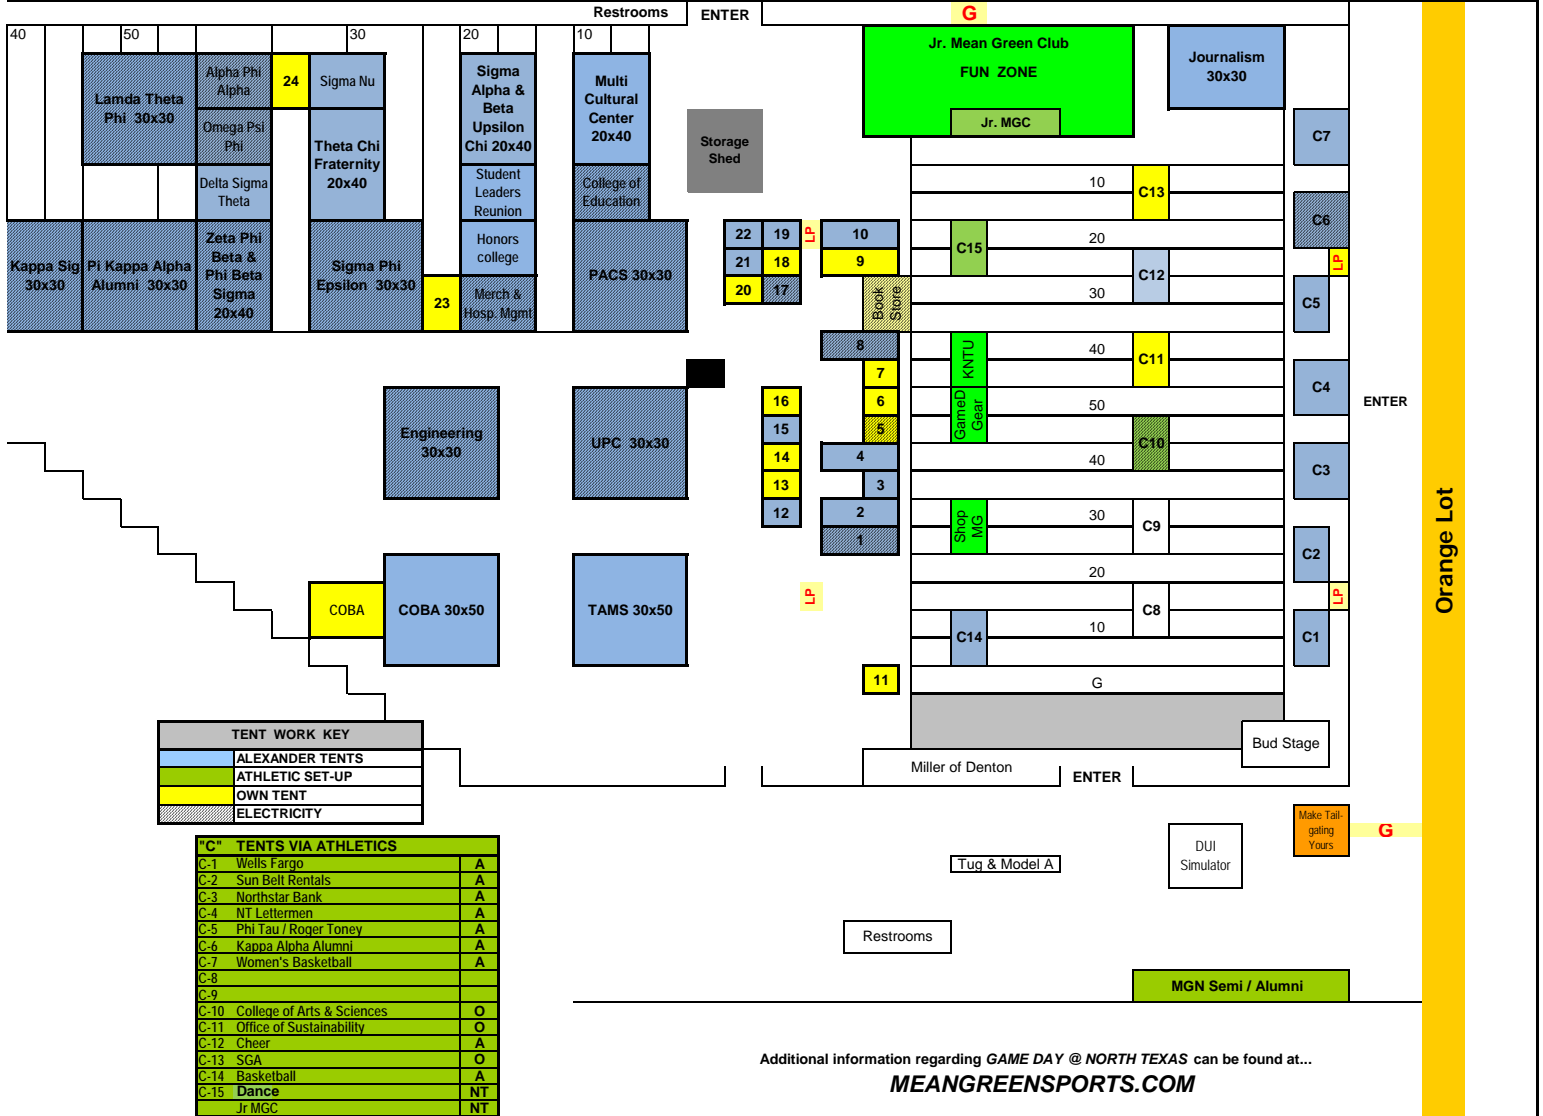

ORANGE LOT

Additional information regarding **GAME DAY @ NORTH TEXAS** can be found at...
MEANGREENSPORTS.COM

BLUE LOT

KEY	10 x 10's & 10 x 20's	R	T	C	E	SIZE
9	Alpha Kappa Psi	O	3	14		10x20
19	Arbors of Denton	R	2	2		10x10
11	Assoc of Bldrs & Gen Contr Dunk Tank	O				Space
22	Black Grad Student Assoc	R	2	8		10x10
6	Career Center	O				10x10
21	Chi Tau Epsilon Dance Honor Society	R	1	8		10x10
1	College of Music	R	3	6	E	10x20
2	Dept of Speech and Hearing Sciences	R	6	40		10x20
20	Glee Club	O	2	6		10x10
24	GoodFoot Creations	O				10x20
4	Housing & Residence Life	R	6	20		10x20
23	Merch & Hosp Mgmt	O				10x15
5	NTTV	O			E	10x10
10	Phi Sigma Pi	R				10x20
18	Psi Chi	O				10x10
7	ROTC	O				10x10
17	Toulouse Graduate School	R	2	6	E	10x10
14	Transportation Services	O				10x10
12	UNT Press	R	2	2		10x10
8	UNT RMIN Club	R	5	35	E	10x20
15	UNT Staff Council - Smoker	R	3	6	E	10x10
13	UNT-International	O				10x10
16	URCM	O	2	8		10x10
3	late add - Alpha Delta Pi	R				10x10

KEY	Generator
G	Generator
LP	Light Pole