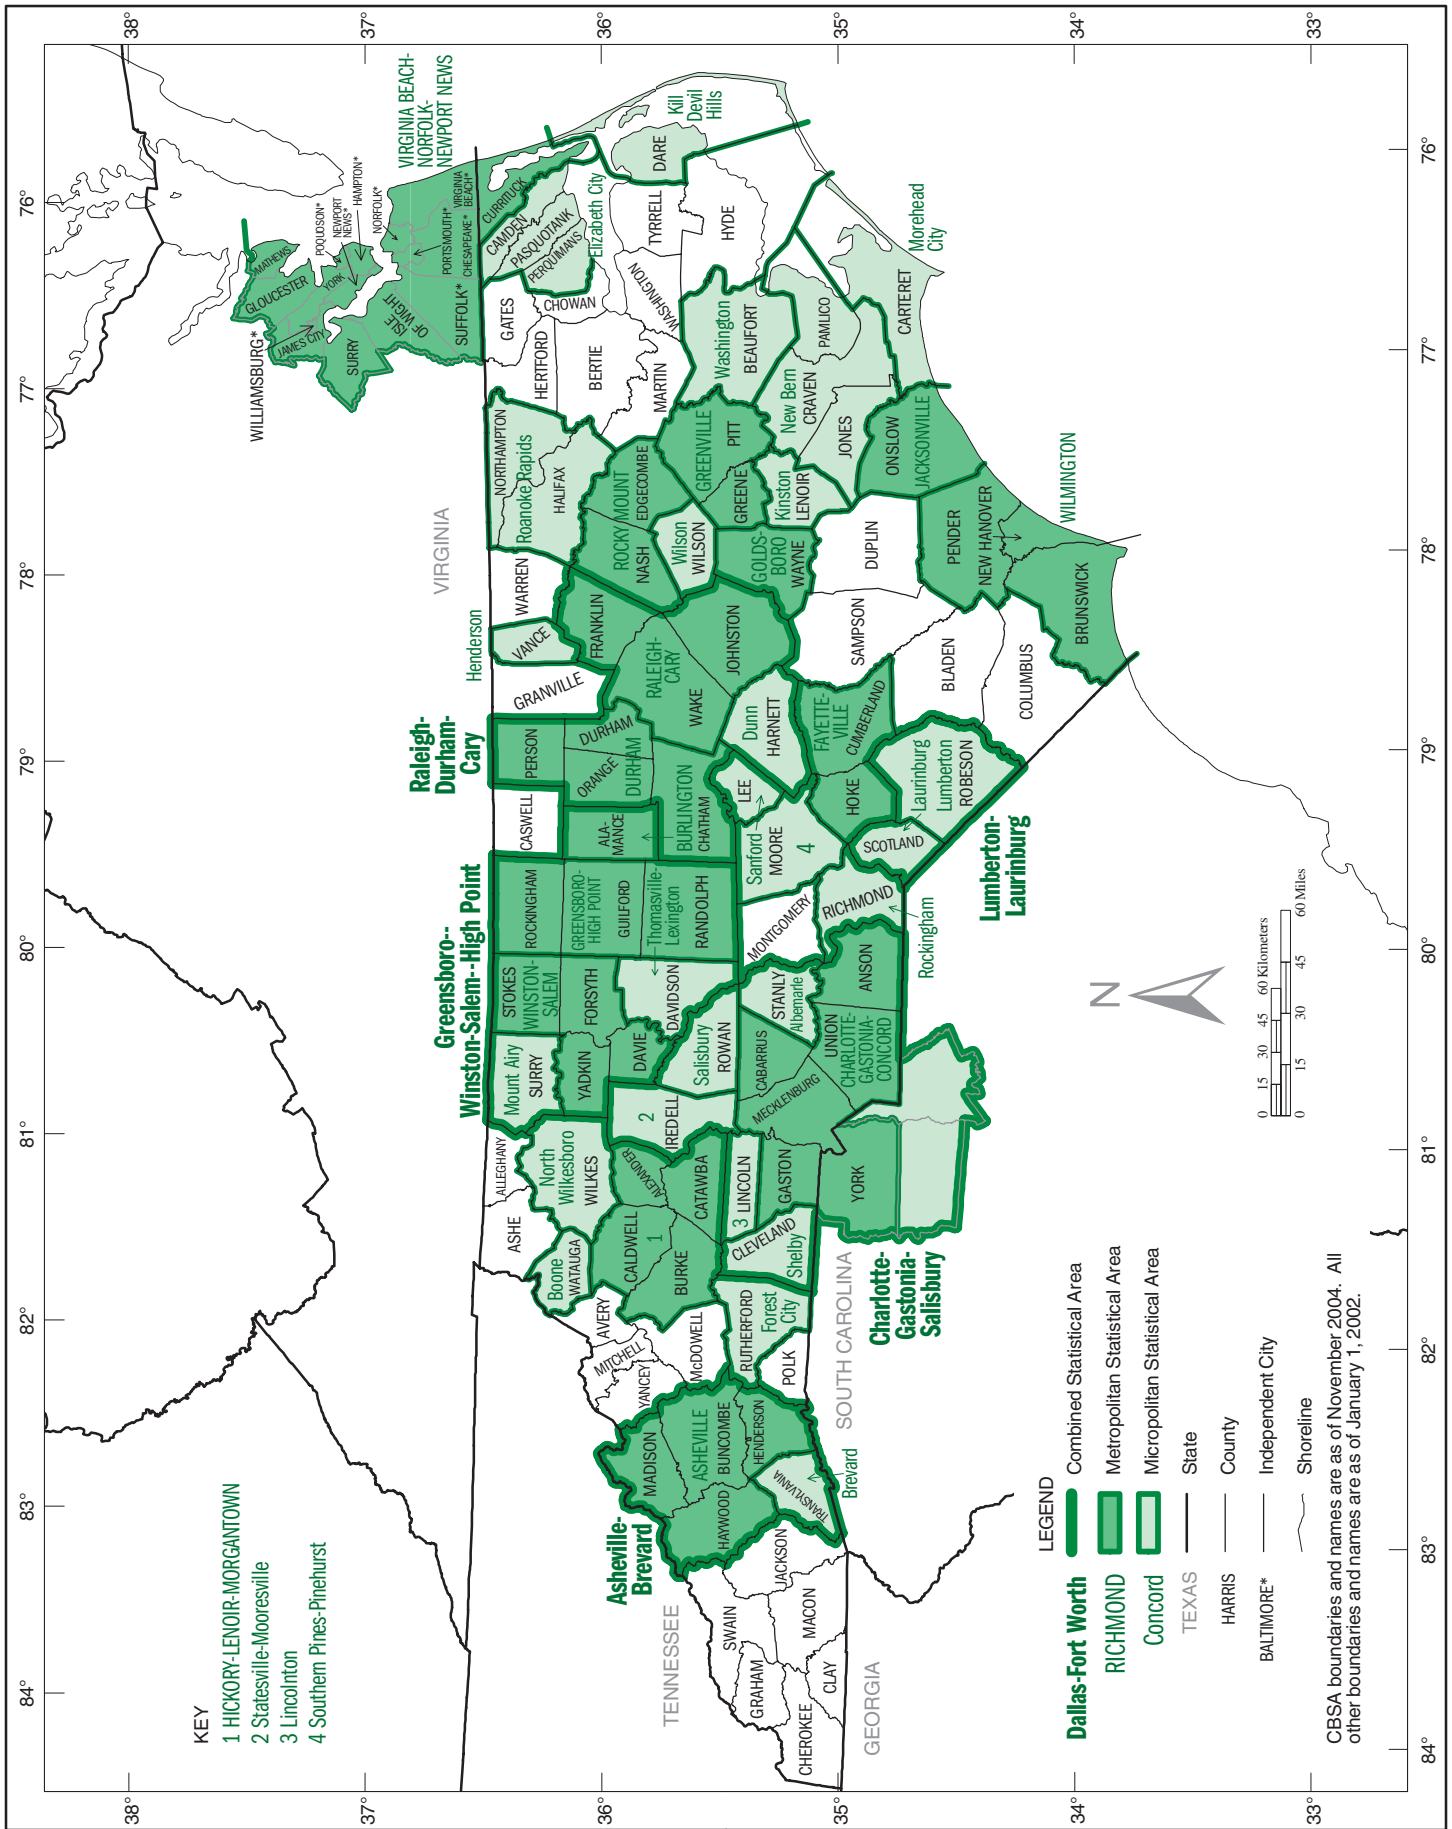

# NORTH CAROLINA - Core Based Statistical Areas, Counties, and Independent Cities

CBSA boundaries and names are as of November 2004. All other boundaries and names are as of January 1, 2002.