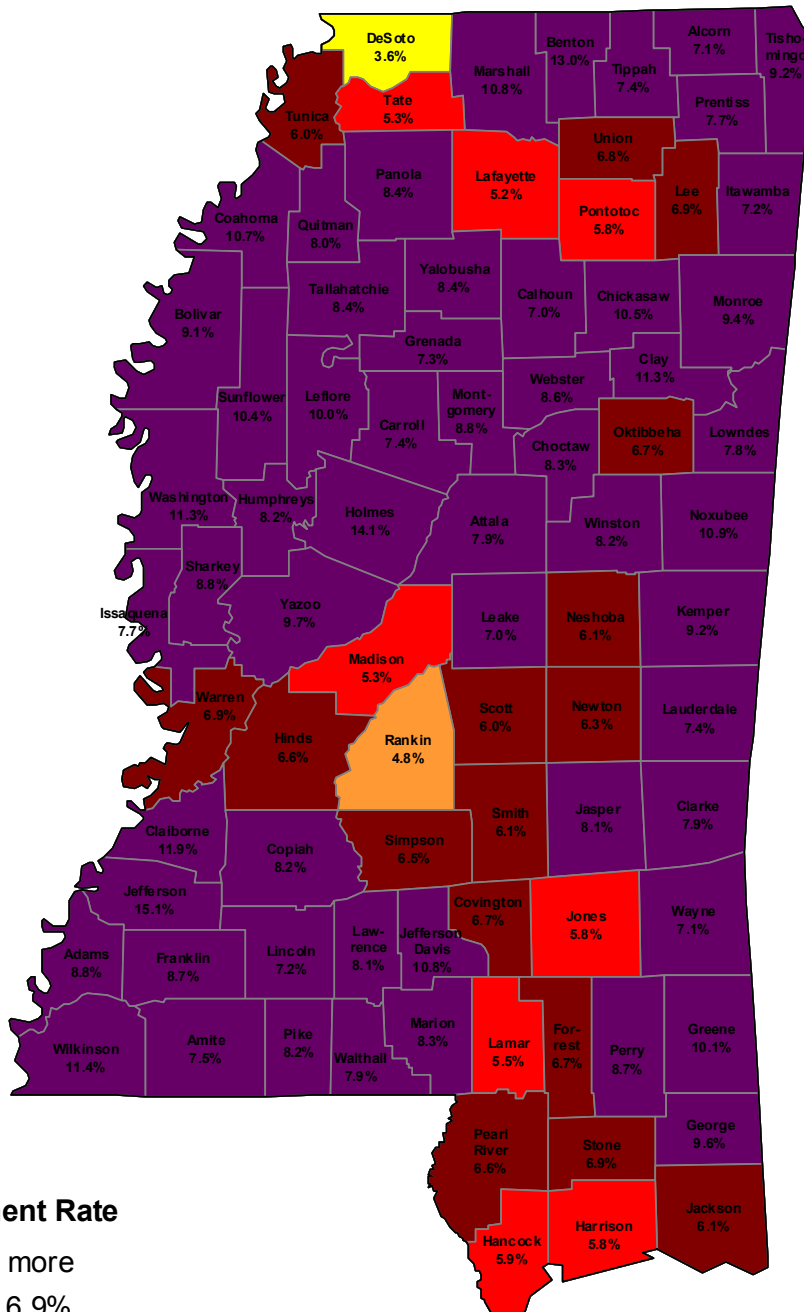

# Unemployment rates by county and disaster assistance eligibility, Mississippi, August 2005, not seasonally adjusted

(State rate = 7.0%; U.S. rate = 4.9%)

## Unemployment Rate

NOTE: All Mississippi counties are eligible for disaster assistance as of September 6.