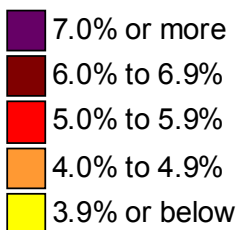

NOTE: All Mississippi counties are eligible for disaster assistance as of September 6.