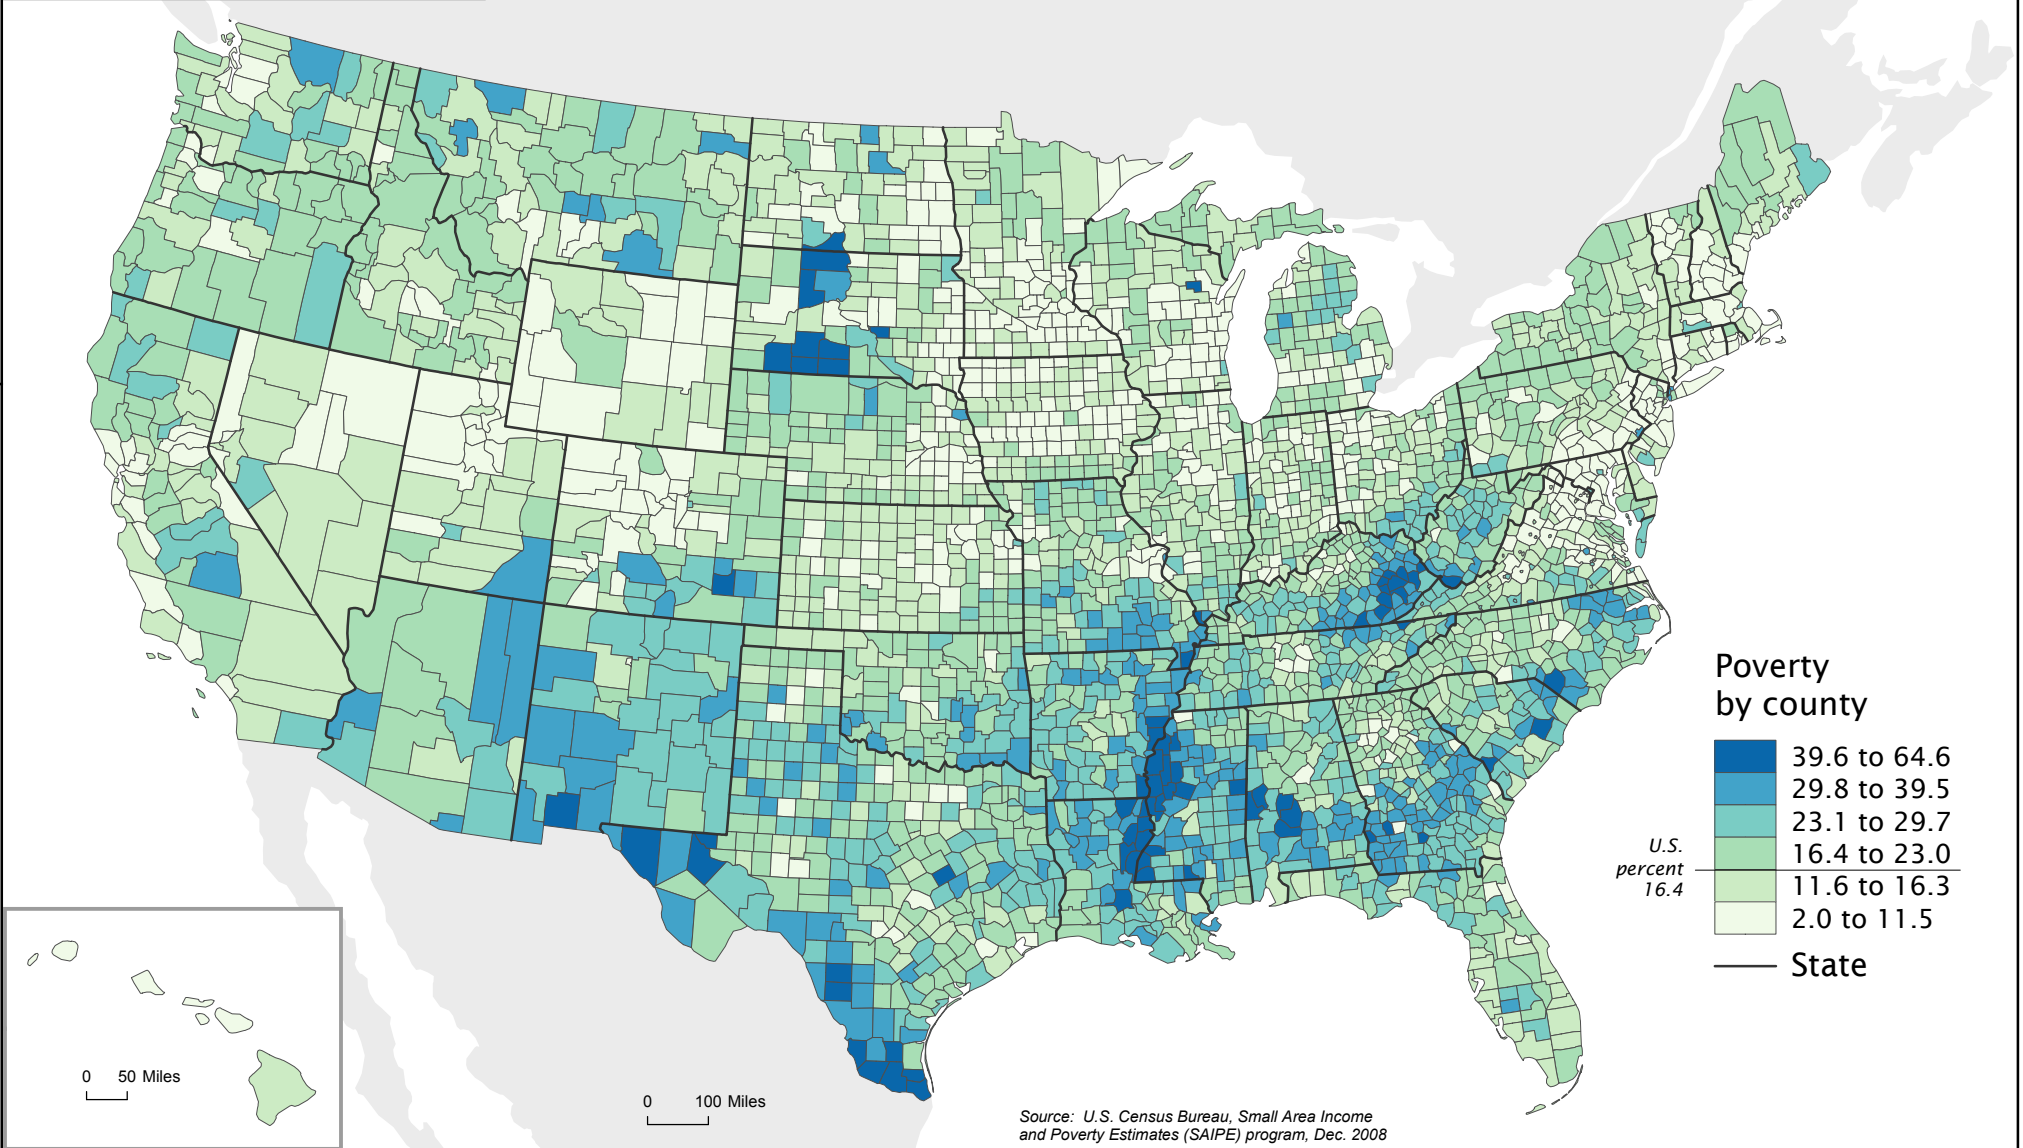

# Percent in Poverty, 2007 Children in Families Ages 5 to 17

Source: U.S. Census Bureau, Small Area Income and Poverty Estimates (SAIPE) program, Dec. 2008