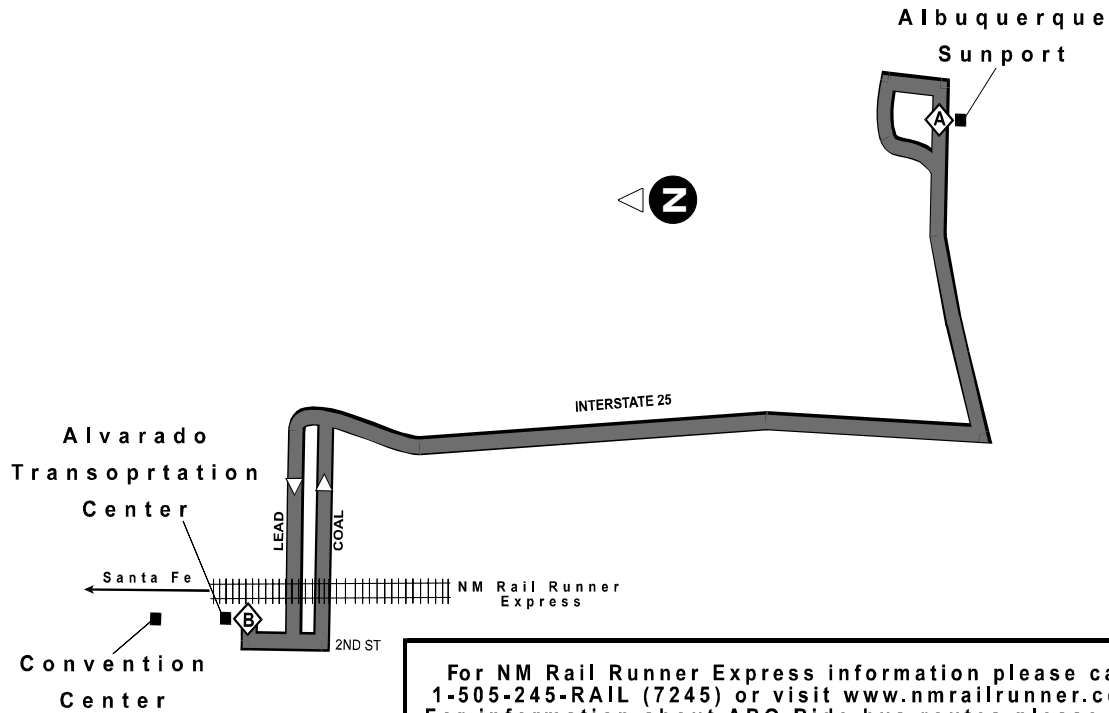

# Route 350 | Ruta 350 Airport | Downtown - Nonstop Express

Eff. 8/3/2009

For NM Rail Runner Express information please call 1-505-245-RAIL (7245) or visit [www.nmrailrunner.com](http://www.nmrailrunner.com).  
For information about ABQ Ride bus routes please call 311 (505-768-2000) or visit [www.cabq.gov/abqride](http://www.cabq.gov/abqride).

## Route 350 Weekday - Northbound

AIRPORT A	ALVARADO TRANSPORTATION CENTER B	NORTHBOUND TRAIN DEPARTURE
5:50a	6:05a	6:15a
7:01a	7:16a	7:26a
10:10a	10:25a	10:35a
3:48p	4:03p	4:13p
4:57p	5:12p	5:22p
6:08p	6:23p	6:33p

## Route 350 Weekday - Southbound

SOUTHBOUND TRAIN ARRIVAL	ALVARADO TRANSPORTATION CENTER B	AIRPORT A
6:28a	6:33a	6:48a
7:34a	7:39a	7:54a
8:48a	8:53a	9:08a
1:00p	1:05p	1:20p
5:36p	5:41p	5:56p
6:43p	6:48p	7:03p
7:59p	8:04p	8:19p