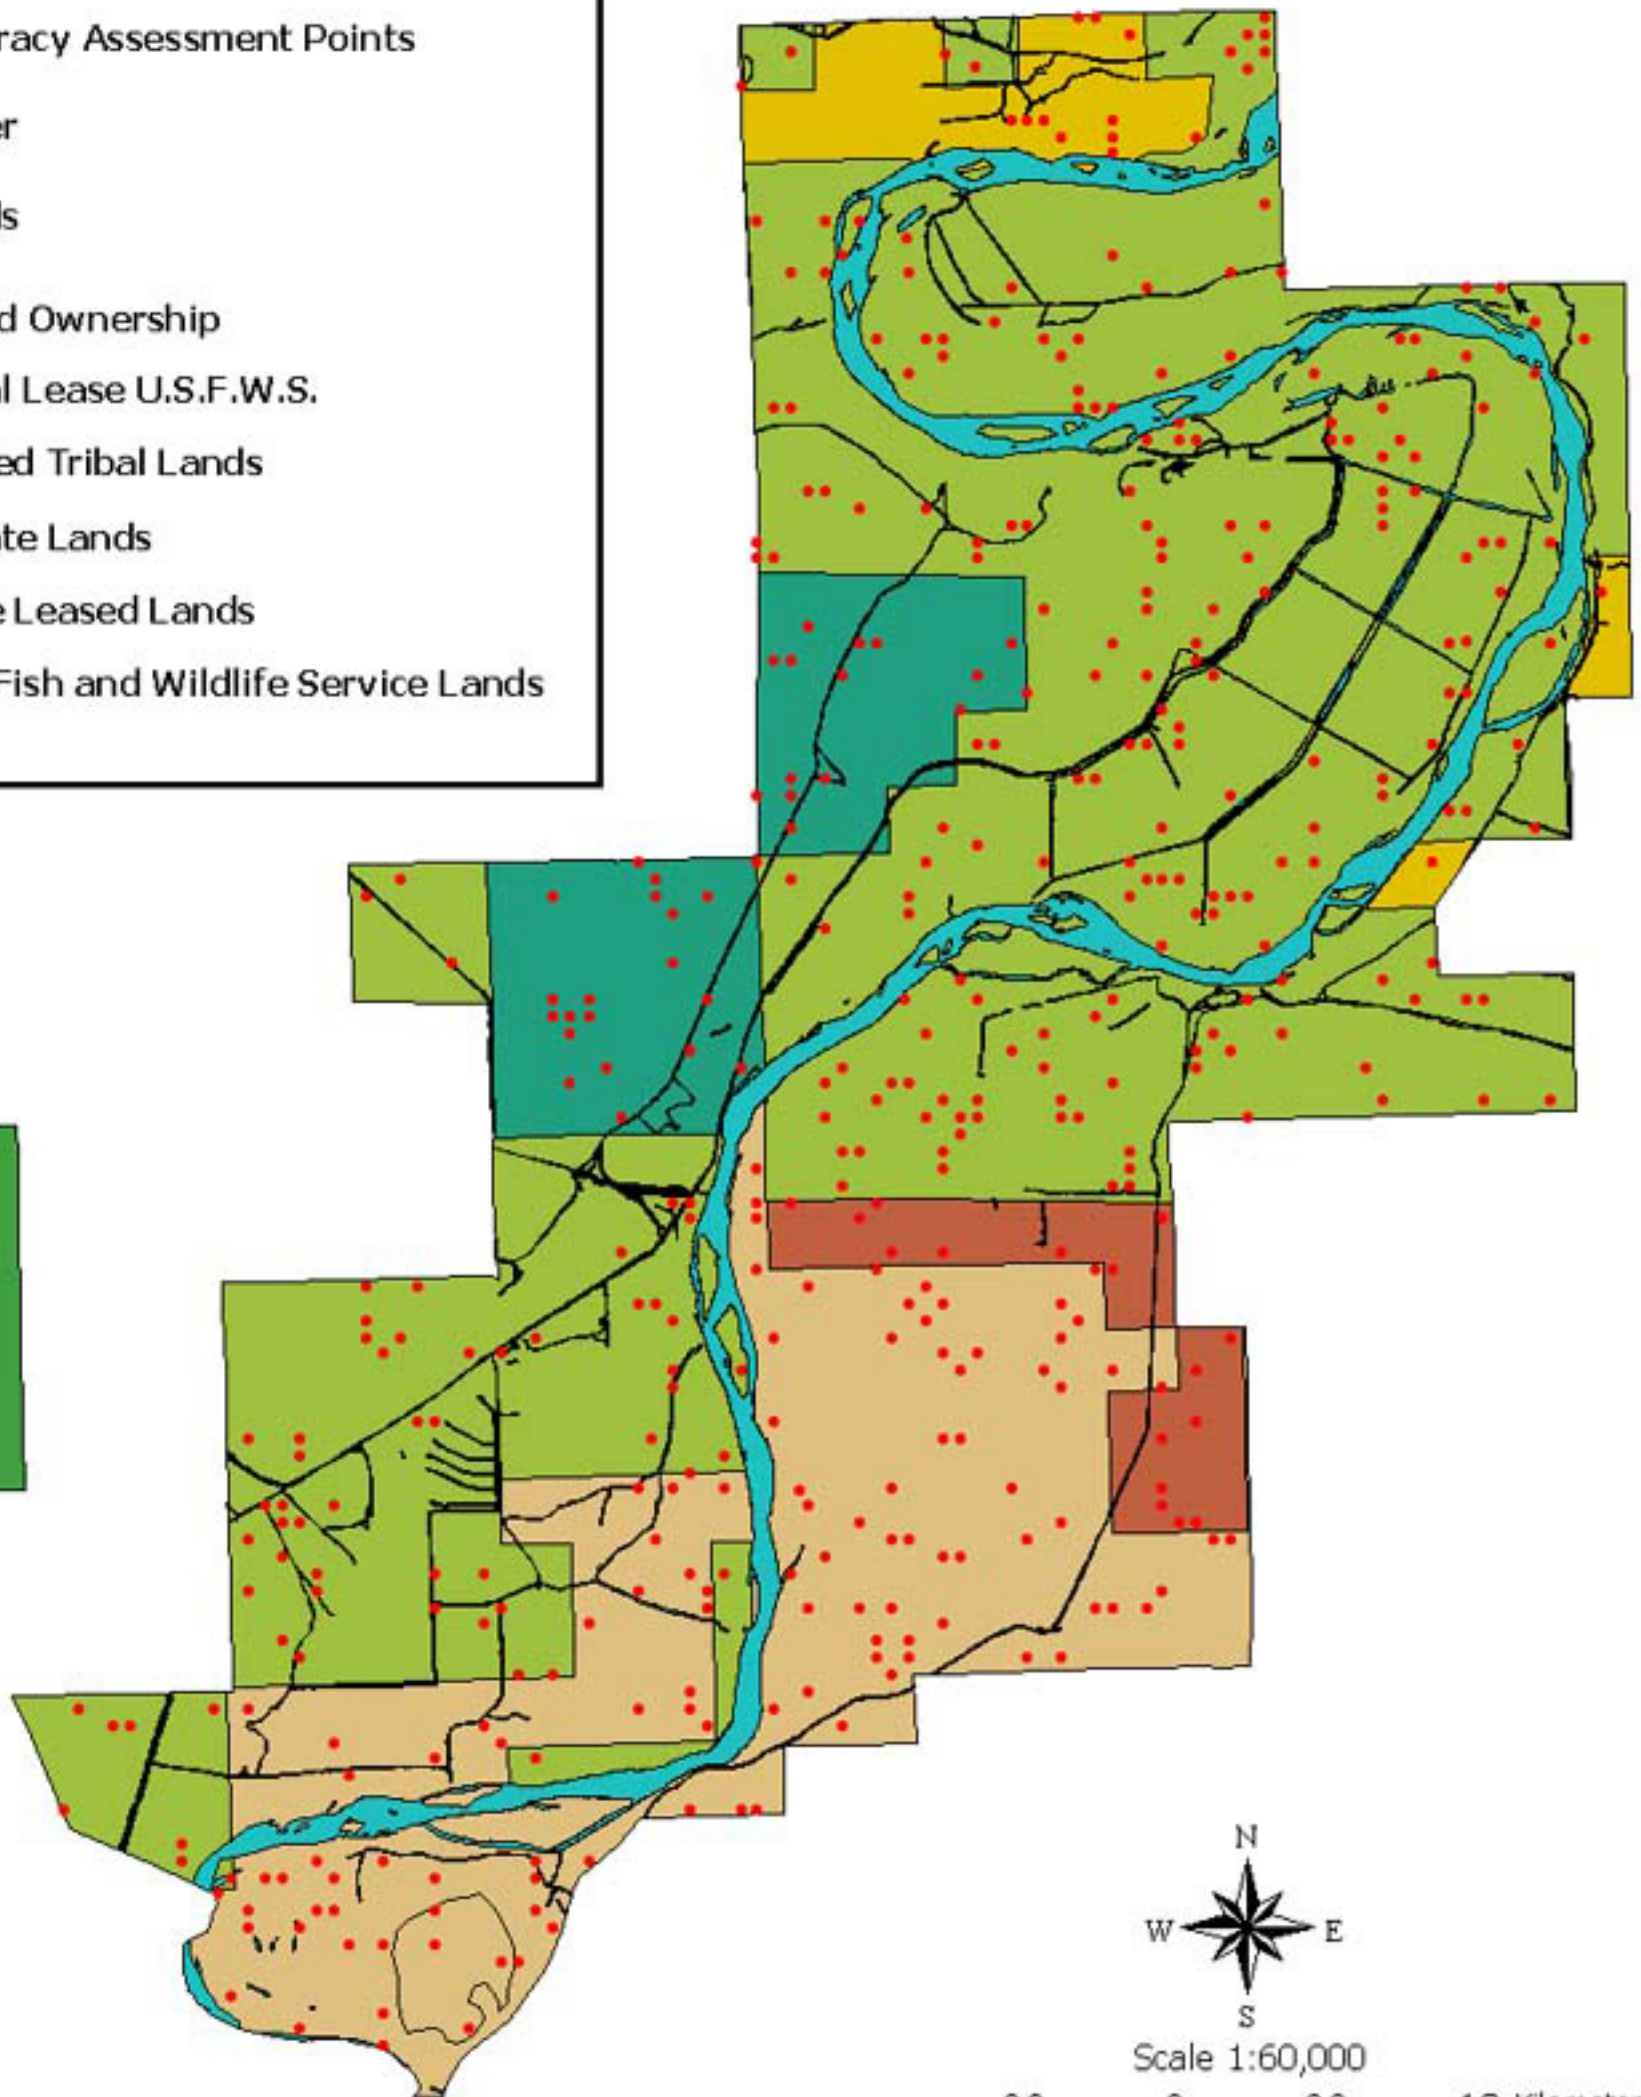

# Accuracy Assessment Site Locations

Ouray National Wildlife Refuge Vegetation Mapping Project

Scale 1:60,000

0.9 0 0.9 1.8 Kilometers

0.7 0 0.7 1.4 Miles

10/12/2001 USBR Denver, Colorado

A total of 431 Accuracy Assessment Sites were used to assess the thematic accuracy of the vegetation map.