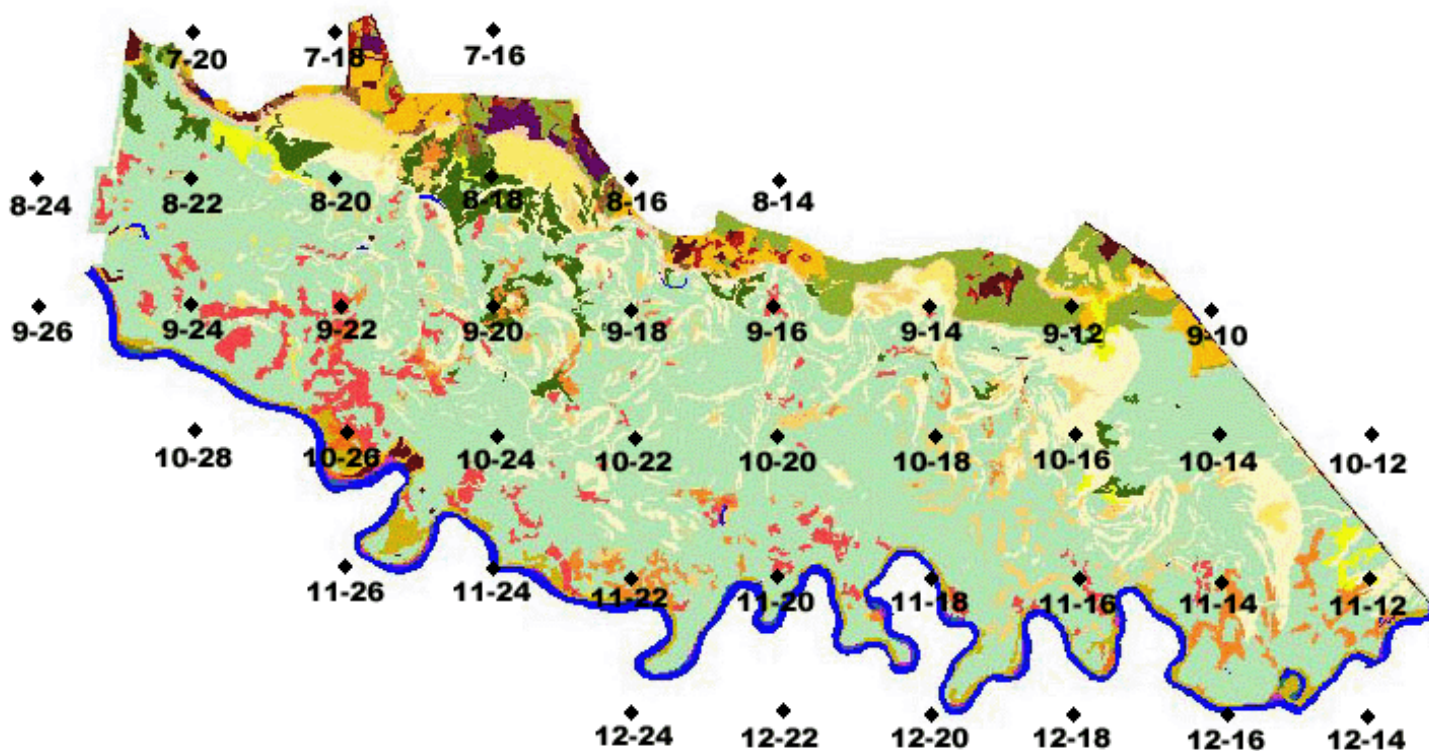

Congaree National Park Aerial Photographs

Click on a Photo point in the index below, or choose from text list:

Index of Aerial Photos

Photographs available:

1:12000-scale Color Infrared Photos flown 4/26-27/96.