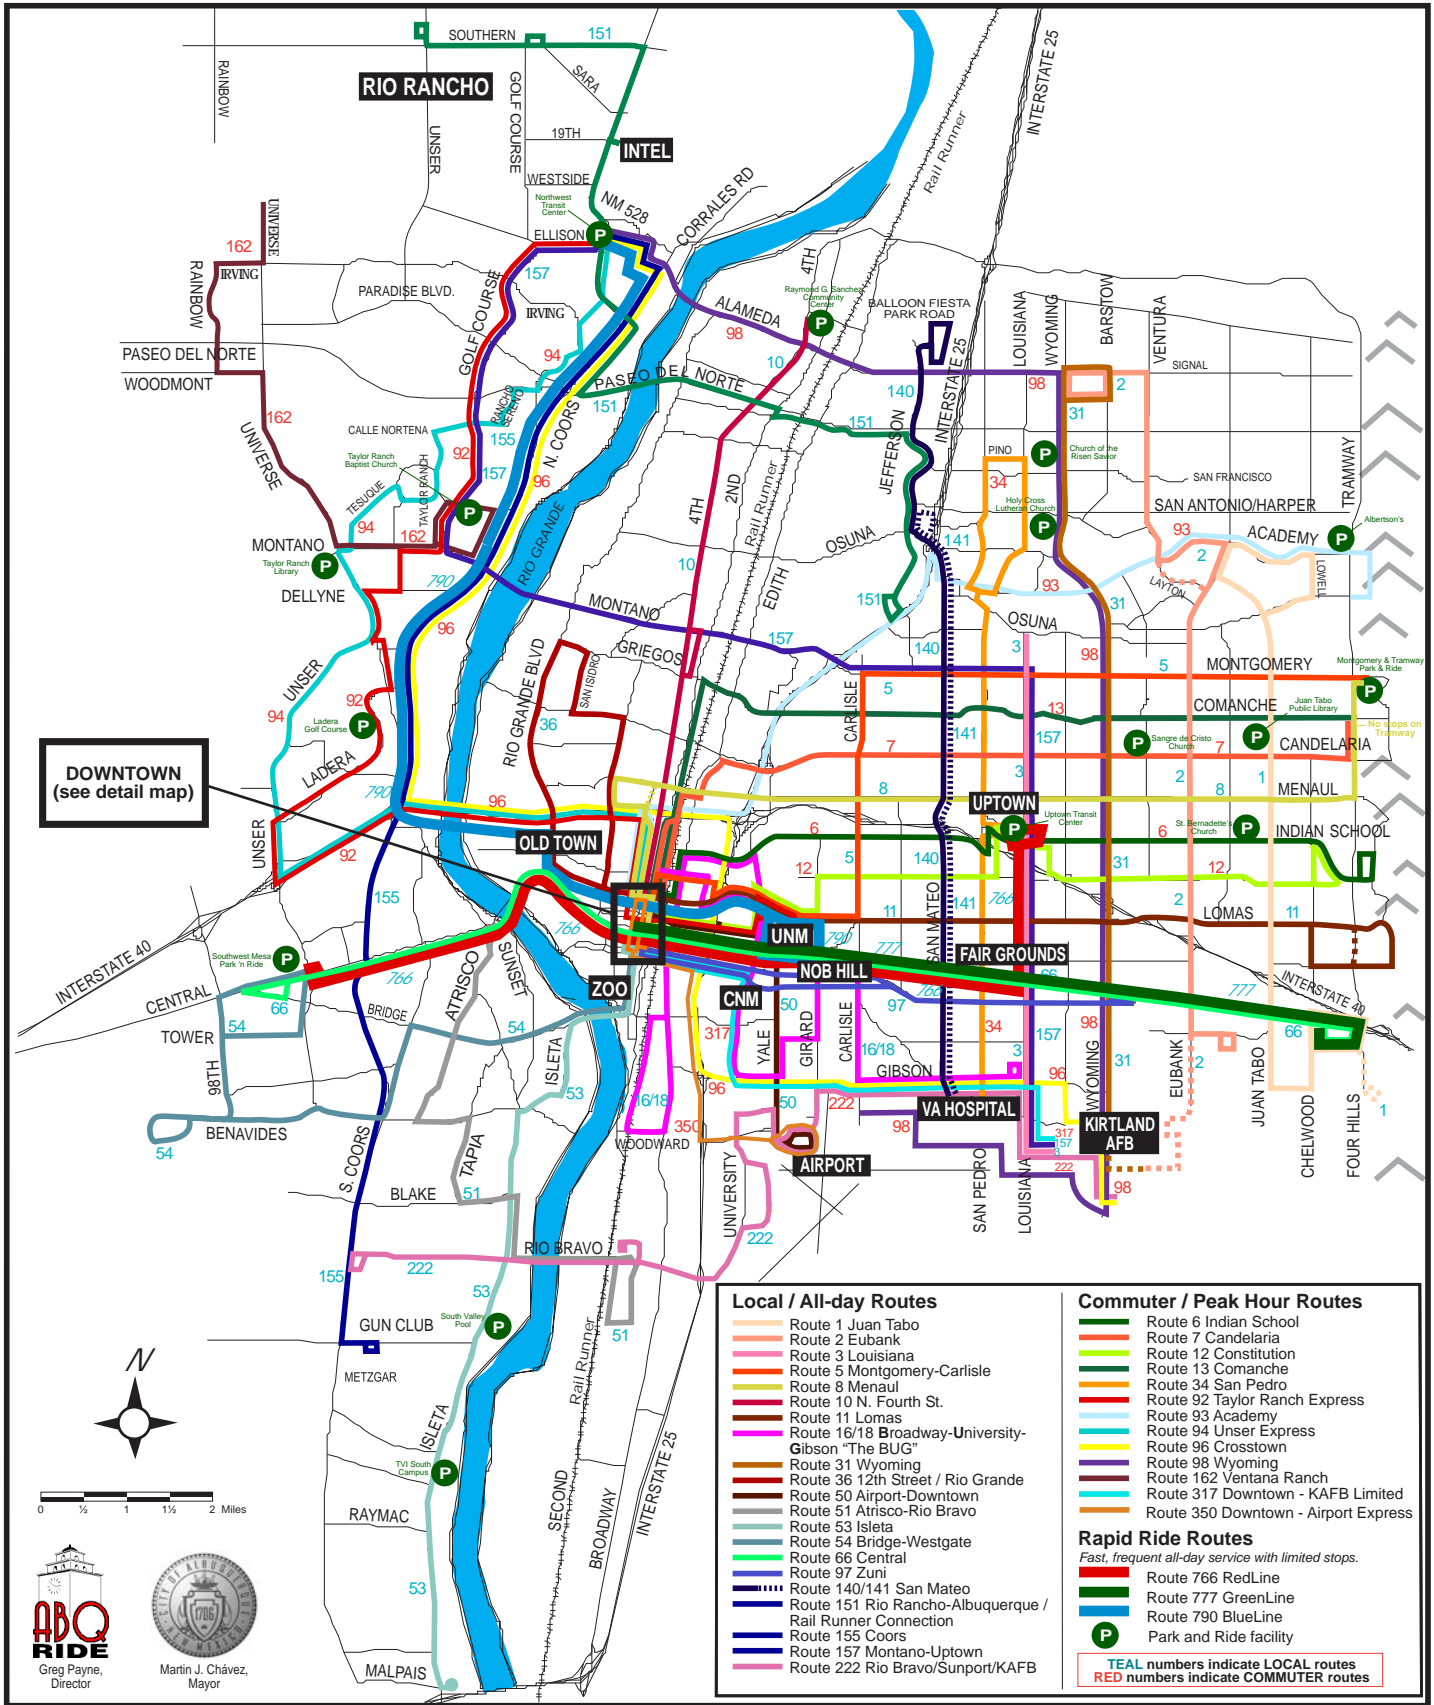

ABQ Ride System Map

Effective
August 15, 2009

For trip planning assistance call 311
(724-3183 TTY) or visit www.myabqride.com