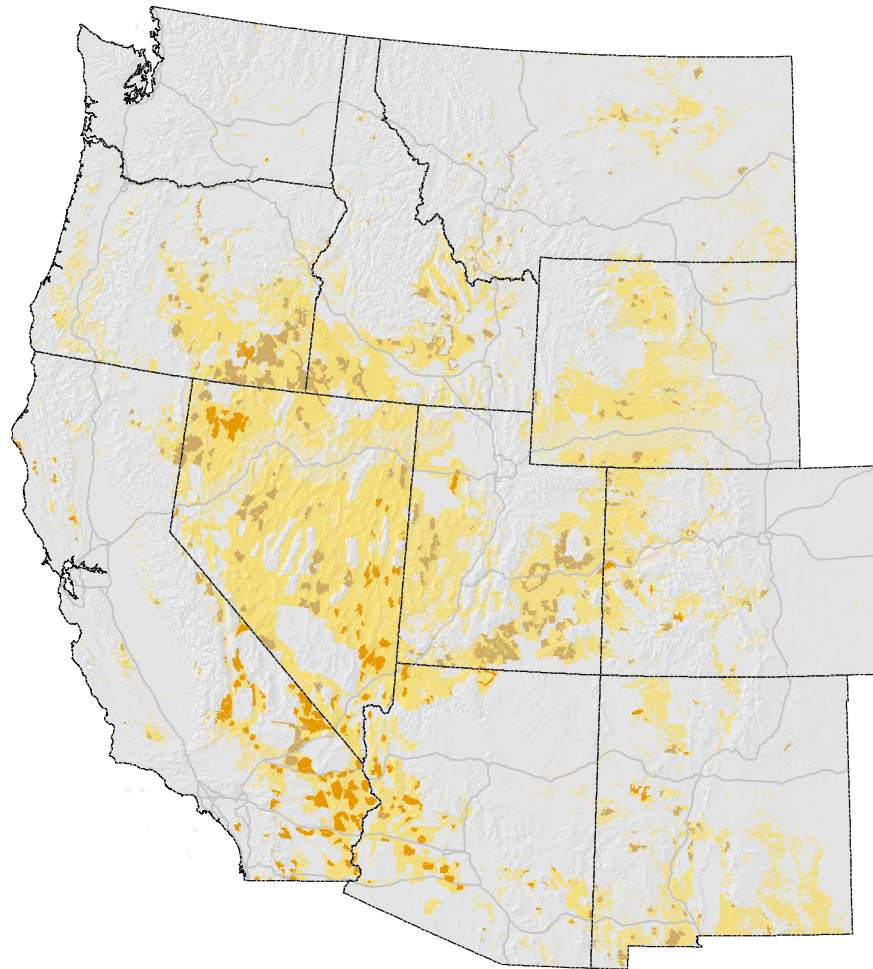

National Landscape Conservation System

Wilderness and Wilderness Study Areas

*Mission:
To conserve,
protect, and
restore nationally
significant land-
scapes recognized
for their cultural,
ecological, and
scientific values
for the American
public.*

- BLM Administered Land
- BLM Wilderness
- BLM Wilderness Study Area
- Interstate Highway

Landscapes of the American Spirit