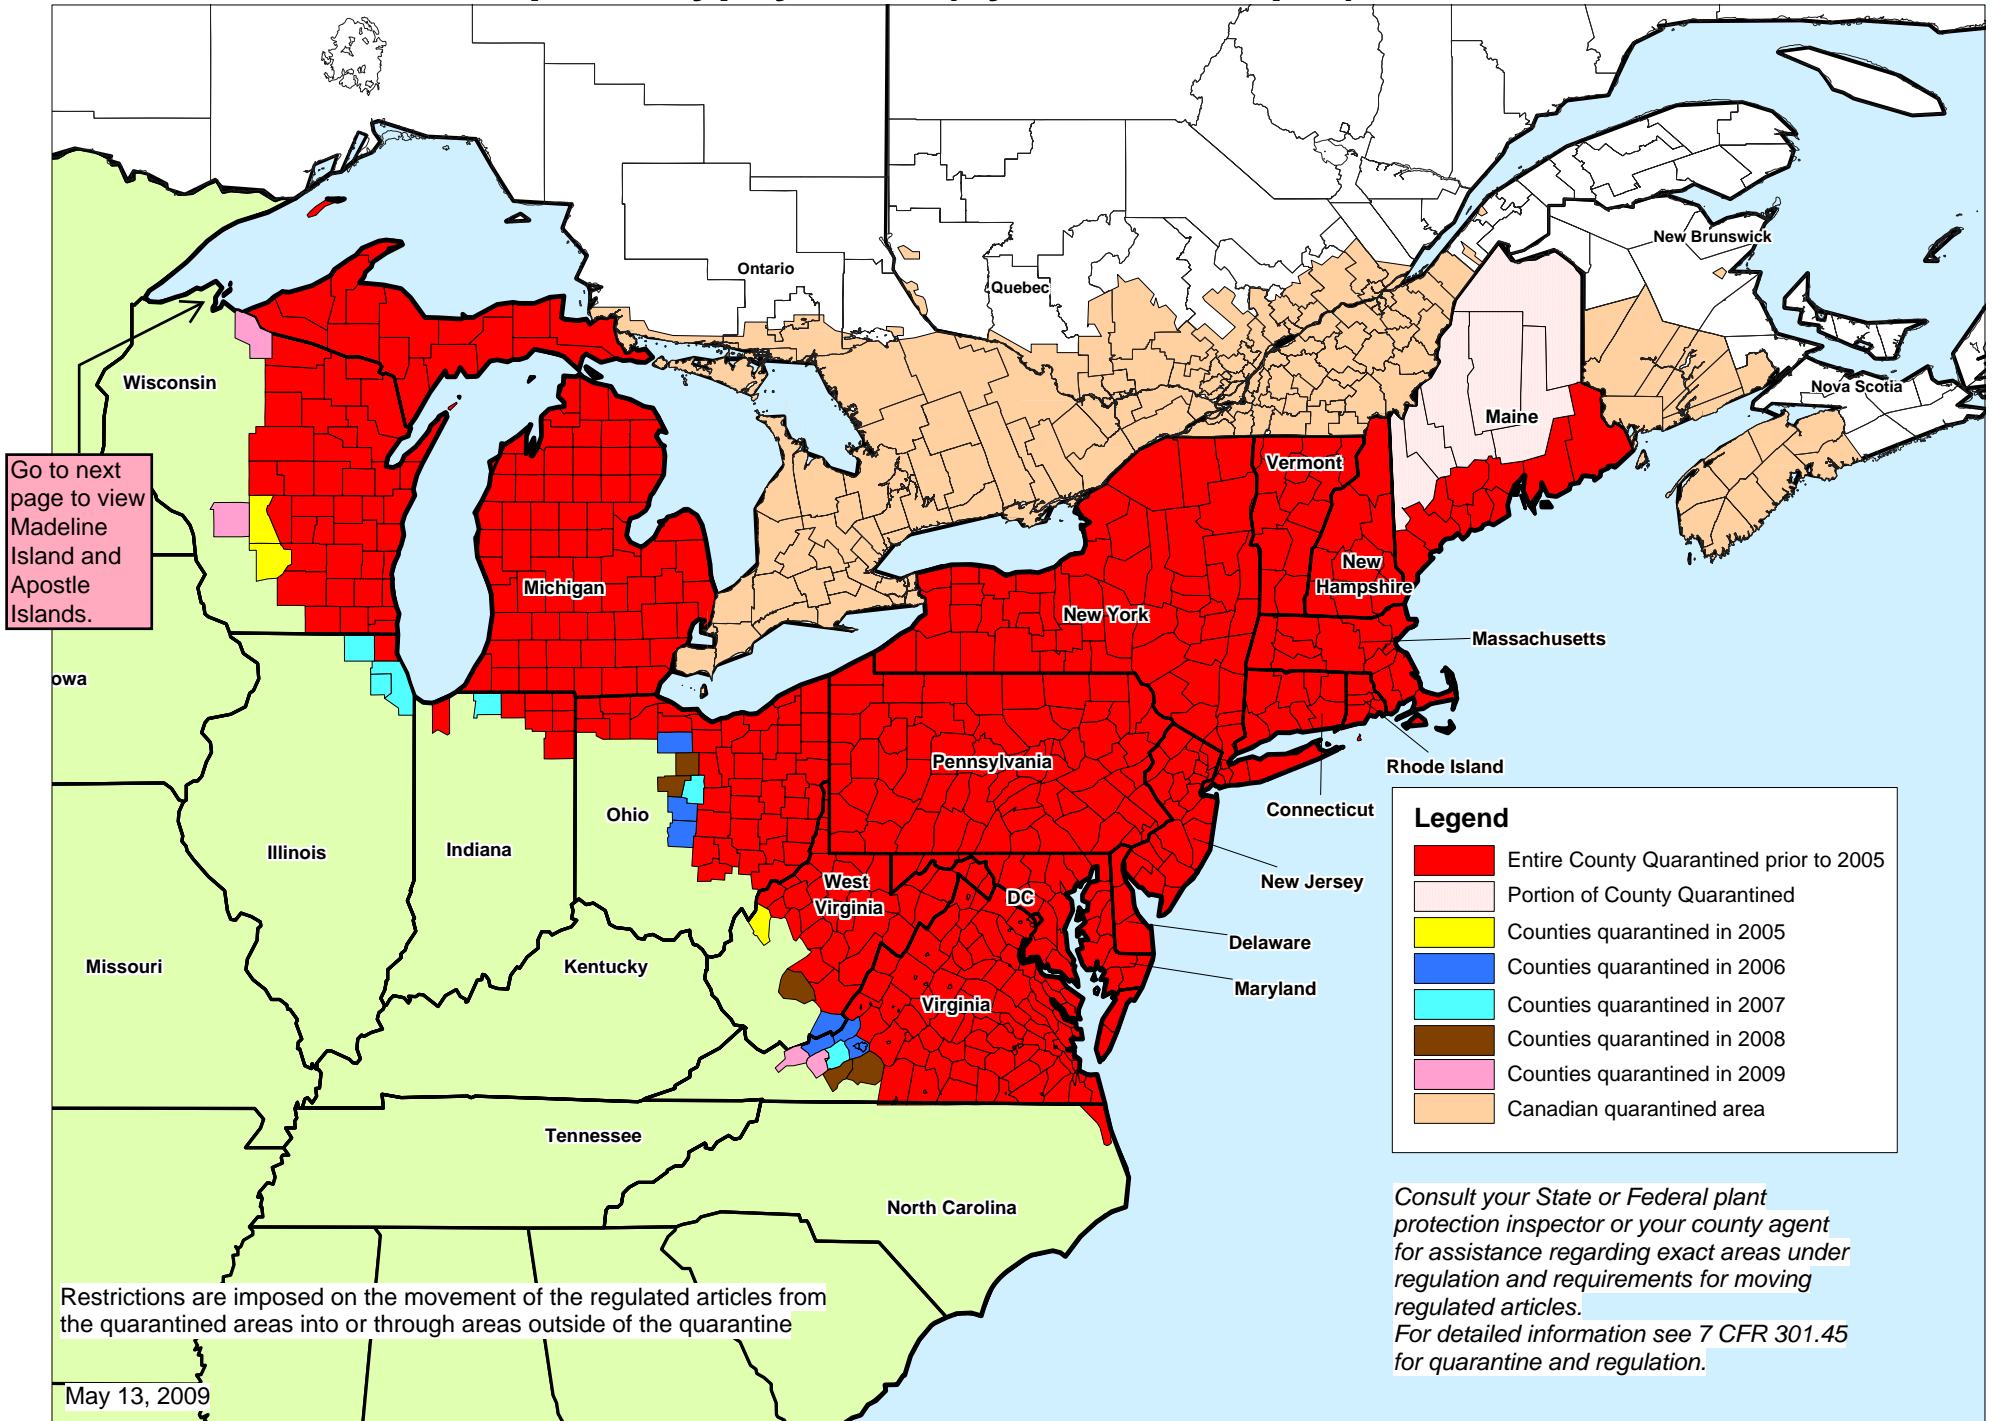

European Gypsy Moth (*Lymantria dispar*) Quarantine

Apostle Island National Lakeshore

Outer Island

Sand

Oak

Stockton

Madeline Island

Bayfield Co. WI

5 miles

Ashland Co. WI