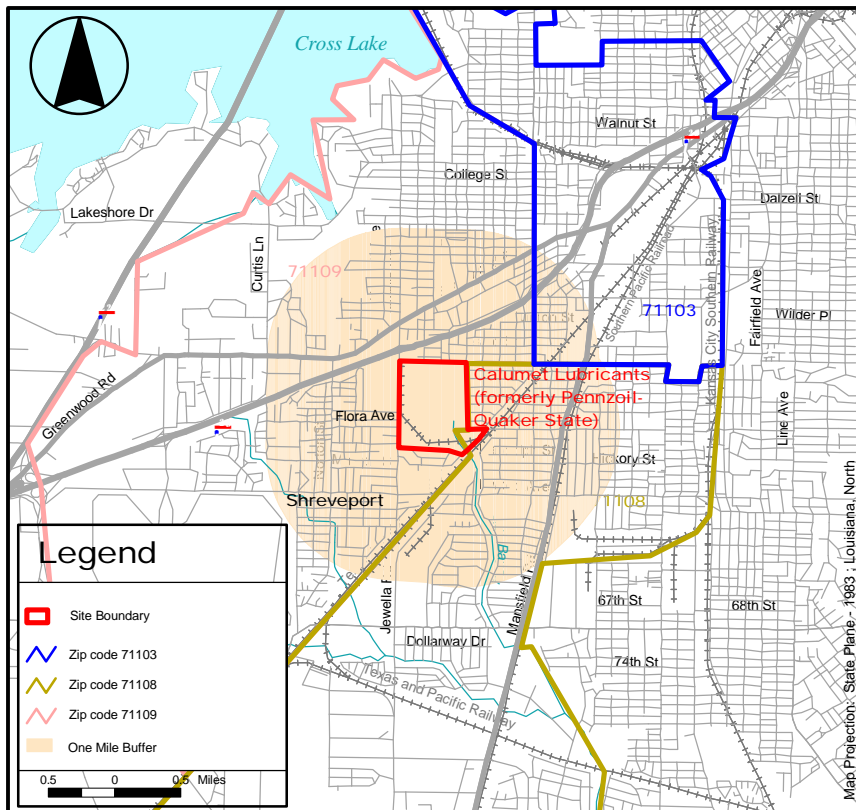

APPENDIX A

Facility Maps

Calumet Lubricants (formerly Pennzoil-Quaker State)

Shreveport, Louisiana

EPA Facility ID LAD008052334

Base Map Source: 1995 TIGER/Line Files

Caddo Parish, Louisiana

Demographic Statistics

Within Area of Concern*

	.25mi	.5mi	1mi
Total Population	3417	7501	20532
White alone	453	1066	3027
Black alone	2920	6337	17211
Am. Indian & Alaska Native alone	4	8	46
Asian alone	3	6	26
Native Hawaiian and Other Pacific Islander alone	0	0	0
Some other race alone	6	19	49
Two or More races	33	66	177
Hispanic or Latino	33	73	21
Children Aged 6 & Younger	396	838	2273
Adults Aged 65 & Older	282	753	2359
Females Aged 15 - 44	813	1761	4618
Total Housing Units	1263	2943	8158

Demographics Statistics Source: 2000 US Census

*Calculated using an area-proportion spatial analysis technique

Calumet Refinery (Formerly Pennzoil)

 Approximate Plant Boundary

Map Number : 200201007
 January 22, 2002
 Source: 1998 LOSCO DOQs