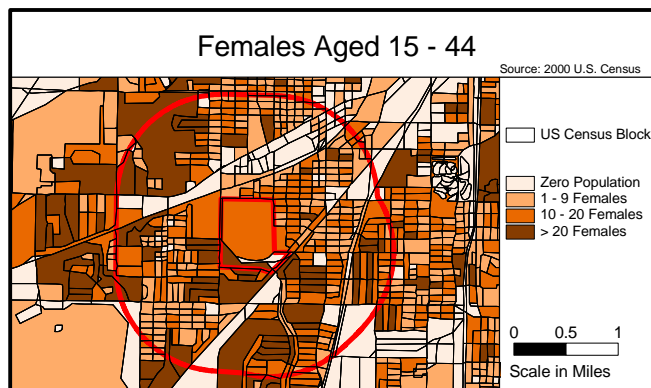

Within Area of Concern*

	.25mi	.5mi	1mi
Total Population	3417	7501	20532
White alone	453	1066	3027
Black alone	2920	6337	17211
Am. Indian & Alaska Native alone	4	8	46
Asian alone	3	6	26
Native Hawaiian and Other Pacific Islander alone	0	0	0
Some other race alone	6	19	49
Two or More races	33	66	177
Hispanic or Latino	33	73	21
Children Aged 6 & Younger	396	838	2273
Adults Aged 65 & Older	282	753	2359
Females Aged 15 - 44	813	1761	4618
Total Housing Units	1263	2943	8158

Demographics Statistics Source: 2000 US Census

*Calculated using an area-proportion spatial analysis technique

Calumet Refinery (Formerly Pennzoil)

 Approximate Plant Boundary

Map Number : 200201007
 January 22, 2002
 Source: 1998 LOSCO DOQs