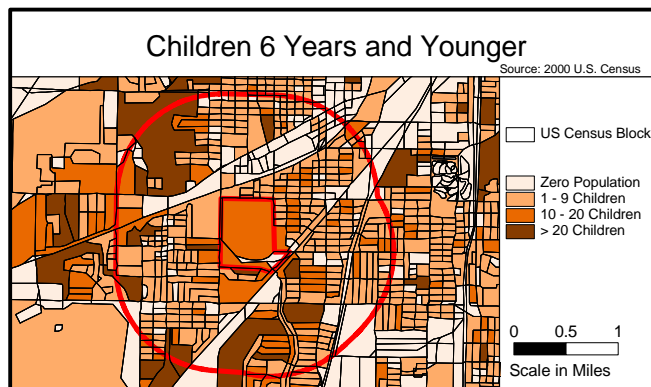

Calumet Lubricants (formerly Pennzoil-Quaker State)

Shreveport, Louisiana

EPA Facility ID LAD008052334

Base Map Source: 1995 TIGER/Line Files

Caddo Parish, Louisiana

Demographic Statistics

Within Area of Concern*

	.25mi	.5mi	1mi
Total Population	3417	7501	20532
White alone	453	1066	3027
Black alone	2920	6337	17211
Am. Indian & Alaska Native alone	4	8	46
Asian alone	3	6	26
Native Hawaiian and Other Pacific Islander alone	0	0	0
Some other race alone	6	19	49
Two or More races	33	66	177
Hispanic or Latino	33	73	21
Children Aged 6 & Younger	396	838	2273
Adults Aged 65 & Older	282	753	2359
Females Aged 15 - 44	813	1761	4618
Total Housing Units	1263	2943	8158

Demographics Statistics Source: 2000 US Census

*Calculated using an area-proportion spatial analysis technique