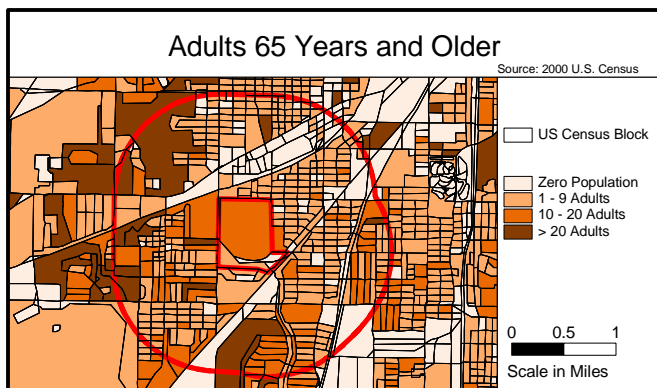

Within Area of Concern*

	.25mi	.5mi	1mi
Total Population	3417	7501	20532
White alone	453	1066	3027
Black alone	2920	6337	17211
Am. Indian & Alaska Native alone	4	8	46
Asian alone	3	6	26
Native Hawaiian and Other Pacific Islander alone	0	0	0
Some other race alone	6	19	49
Two or More races	33	66	177
Hispanic or Latino	33	73	21
Children Aged 6 & Younger	396	838	2273
Adults Aged 65 & Older	282	753	2359
Females Aged 15 - 44	813	1761	4618
Total Housing Units	1263	2943	8158

Demographics Statistics Source: 2000 US Census

*Calculated using an area-proportion spatial analysis technique

Calumet Refinery (Formerly Pennzoil)

 Approximate Plant Boundary

Map Number : 200201007
 January 22, 2002
 Source: 1998 LOSCO DOQs