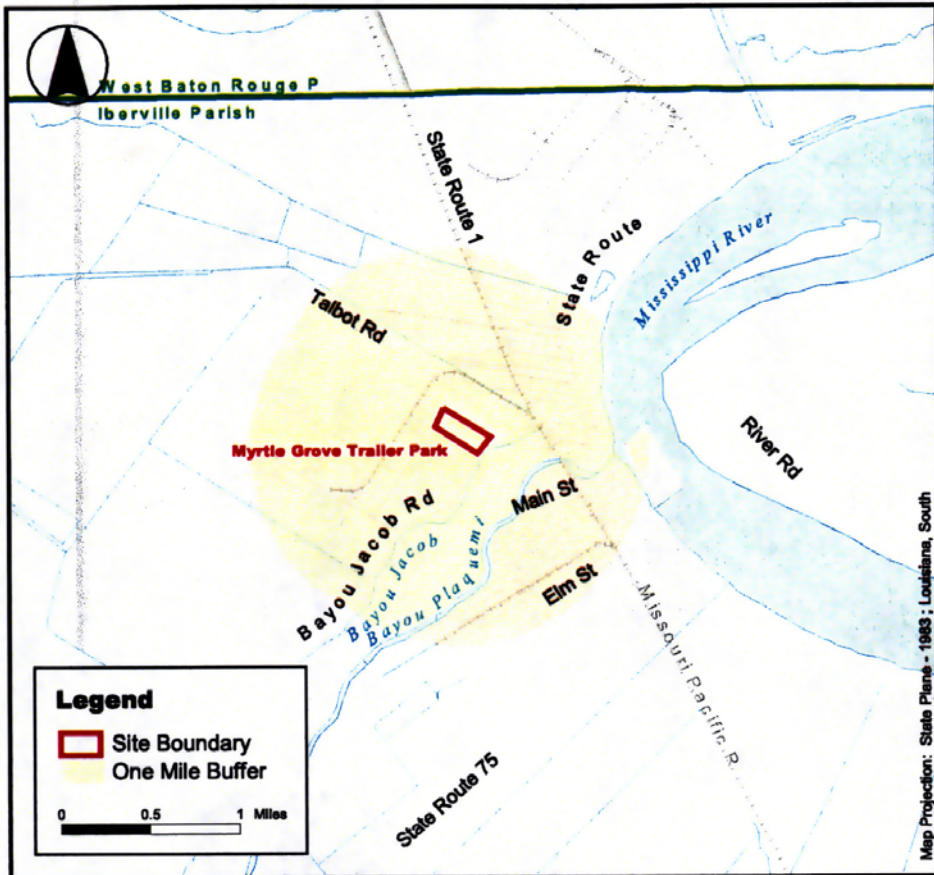

Myrtle Grove Trailer Park

Plaquemine, Louisiana

INTRO MAP

Iberville Parish, Louisiana

Demographic Statistics	Within Specified Distance*		
	.25mi	.5mi	1mi
Total Population	236	1166	4757
White alone	79	430	1748
Black alone	155	727	2952
Am. Indian, Eskimo, Aleut	0	1	9
Asian alone	1	5	17
Native Hawaiian and Other Pacific Islander alone	0	0	1
Some other race alone	0	1	4
Two or More Races	0	4	25
Hispanic Origin	1	17	56
Children Aged 6 and Younger	17	109	488
Adults Aged 65 and Older	15	115	601
Females Aged 15 - 44	55	246	1019
Total Housing Units	90	465	1891

Demographics Statistics Source: 2000 US Census
 *Calculated using an area-proportion spatial analysis technique

Base Map Source: 1995 TIGER/Line Files

Figure 2: Myrtle Grove Trailer Park Demographic Statistics