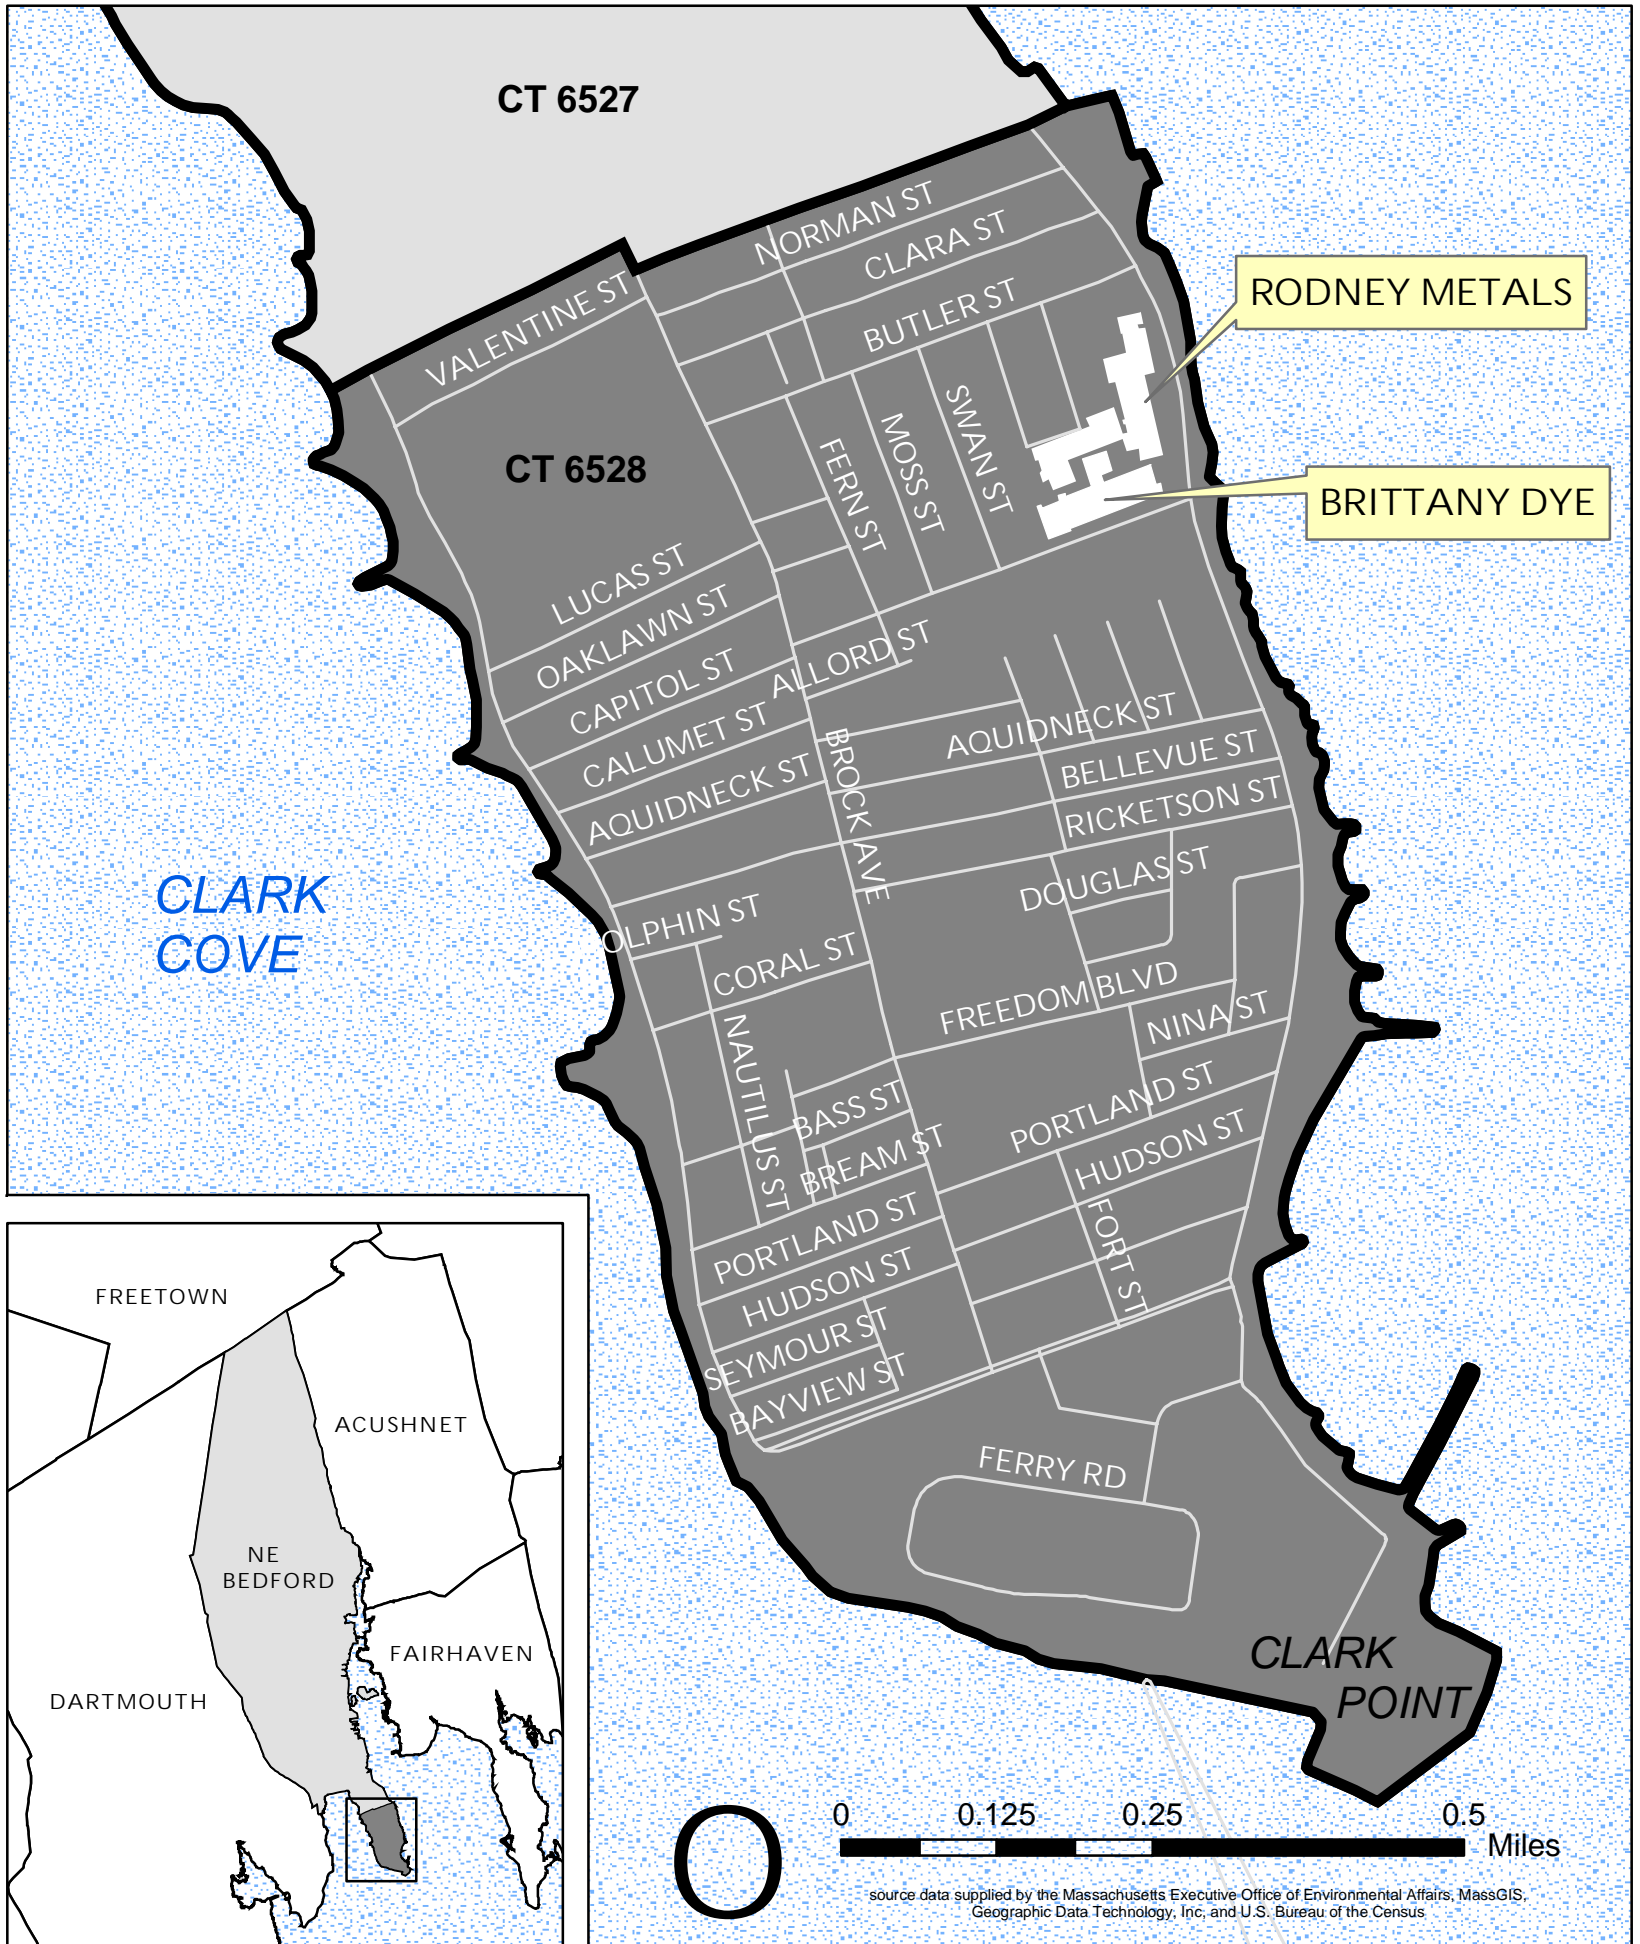

Figure  
 Census Tract (CT) 6528  
 New Bedford, MA

source data supplied by the Massachusetts Executive Office of Environmental Affairs, MassGIS, Geographic Data Technology, Inc, and U.S. Bureau of the Census

-  Road
-  Census Tract (CT) 6528 Boundary
-  Ocean Mask

Center for  
**CEH**  
 Environmental Health