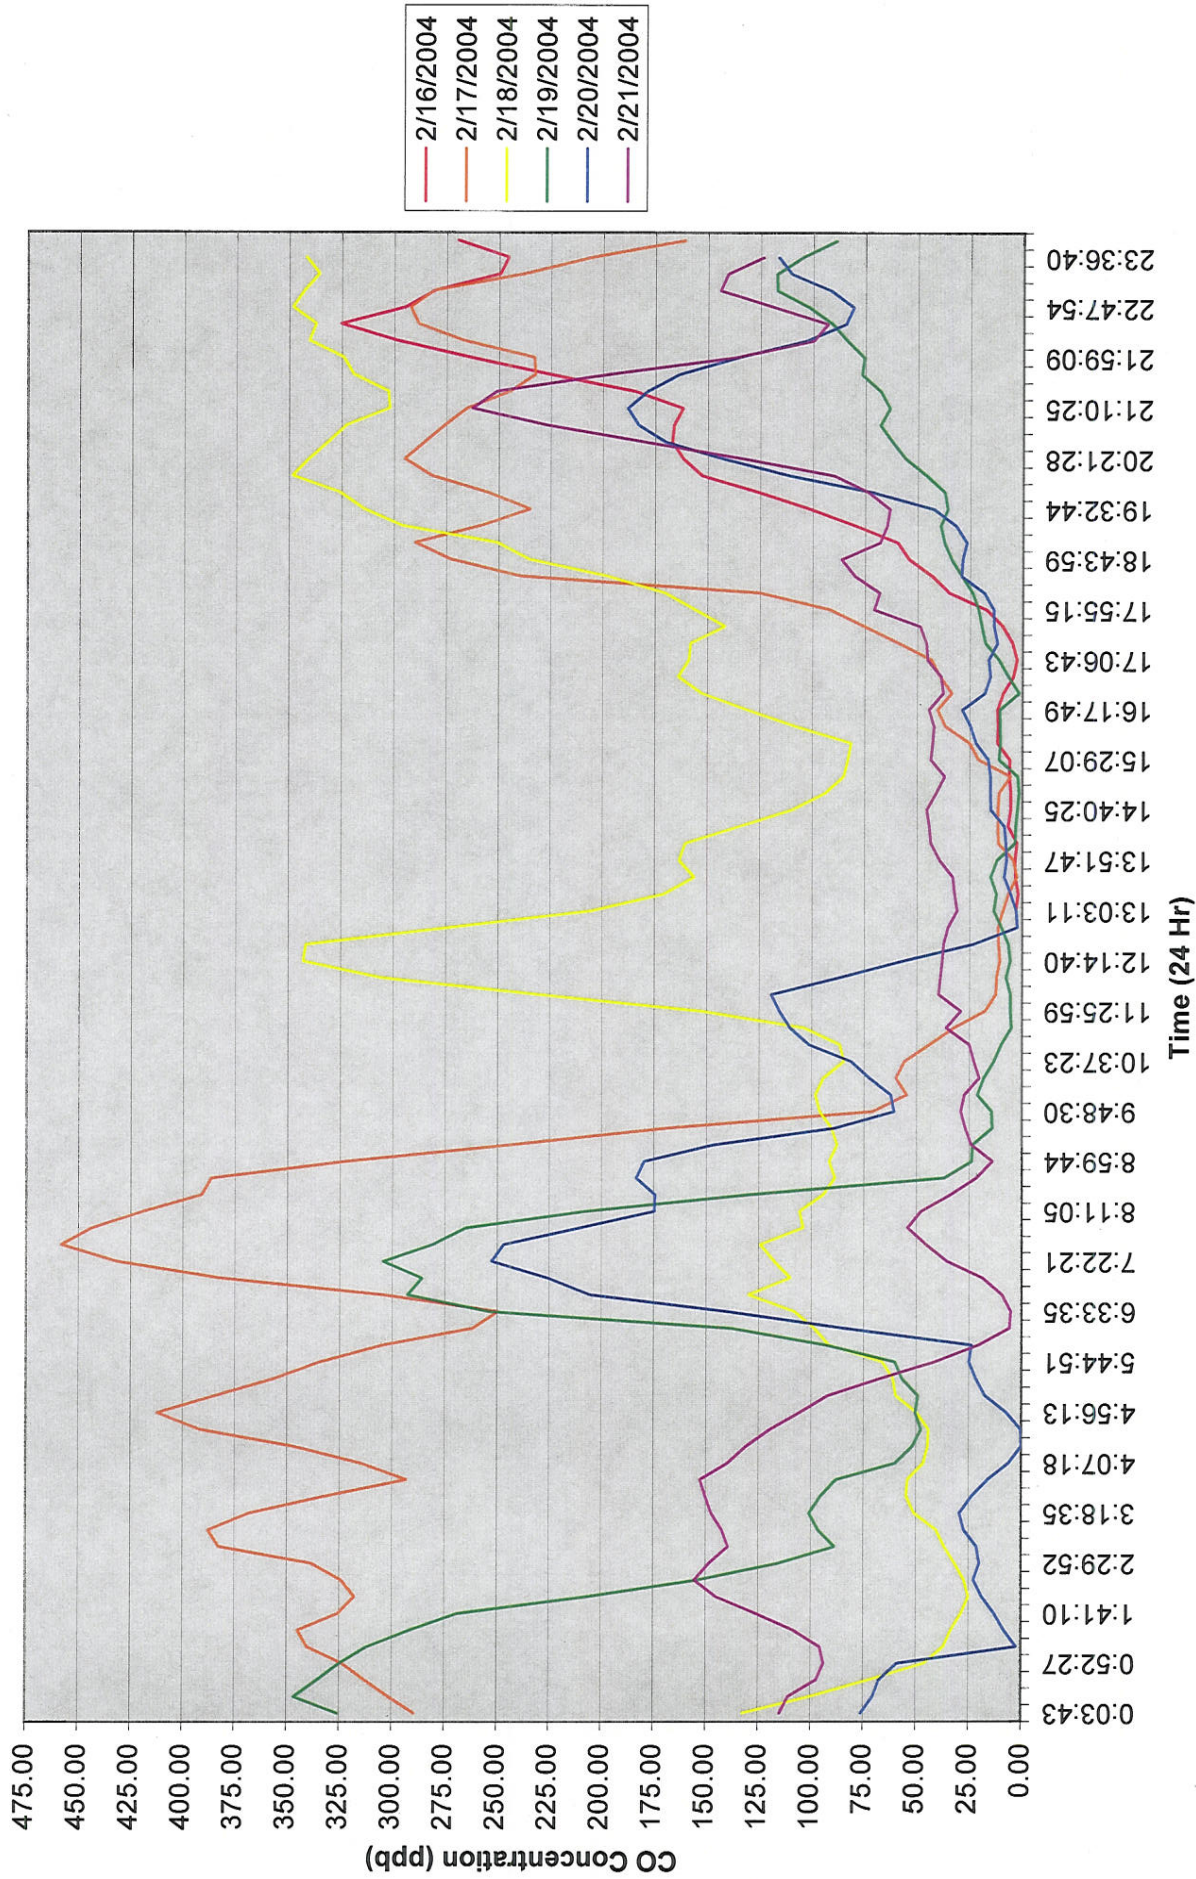

Figure F-1

Intel - NW-S Summary Of One Minute Data Rolling One-Hour Average Every 15 Readings:
August 1 - 9, 2003

Figure F-2

Intel - NW-E Summary Of One Minute Data Rolling One-Hour Average Every 15 Readings:
August 12 - 21, 2003

Figure F-3

Intel - East Summary Of One Minute Data Rolling One-Hour Average Every 15 Readings:
August 21 - 29, 2003

Figure F-5

Intel - Mariquita Summary Of One Minute Data Rolling One-Hour Average Every 15 Readings:
February 16 - 21, 2004

Figure F-6

Intel - CUB Summary Of One Minute Data Rolling One-Hour Average Every 15 Readings:
February 24, 2004 to March 2, 2004

Figure F-7

Intel - CUB Summary Of One Minute Data Rolling One-Hour Average Every 15 Readings:
March 3 - 12, 2004