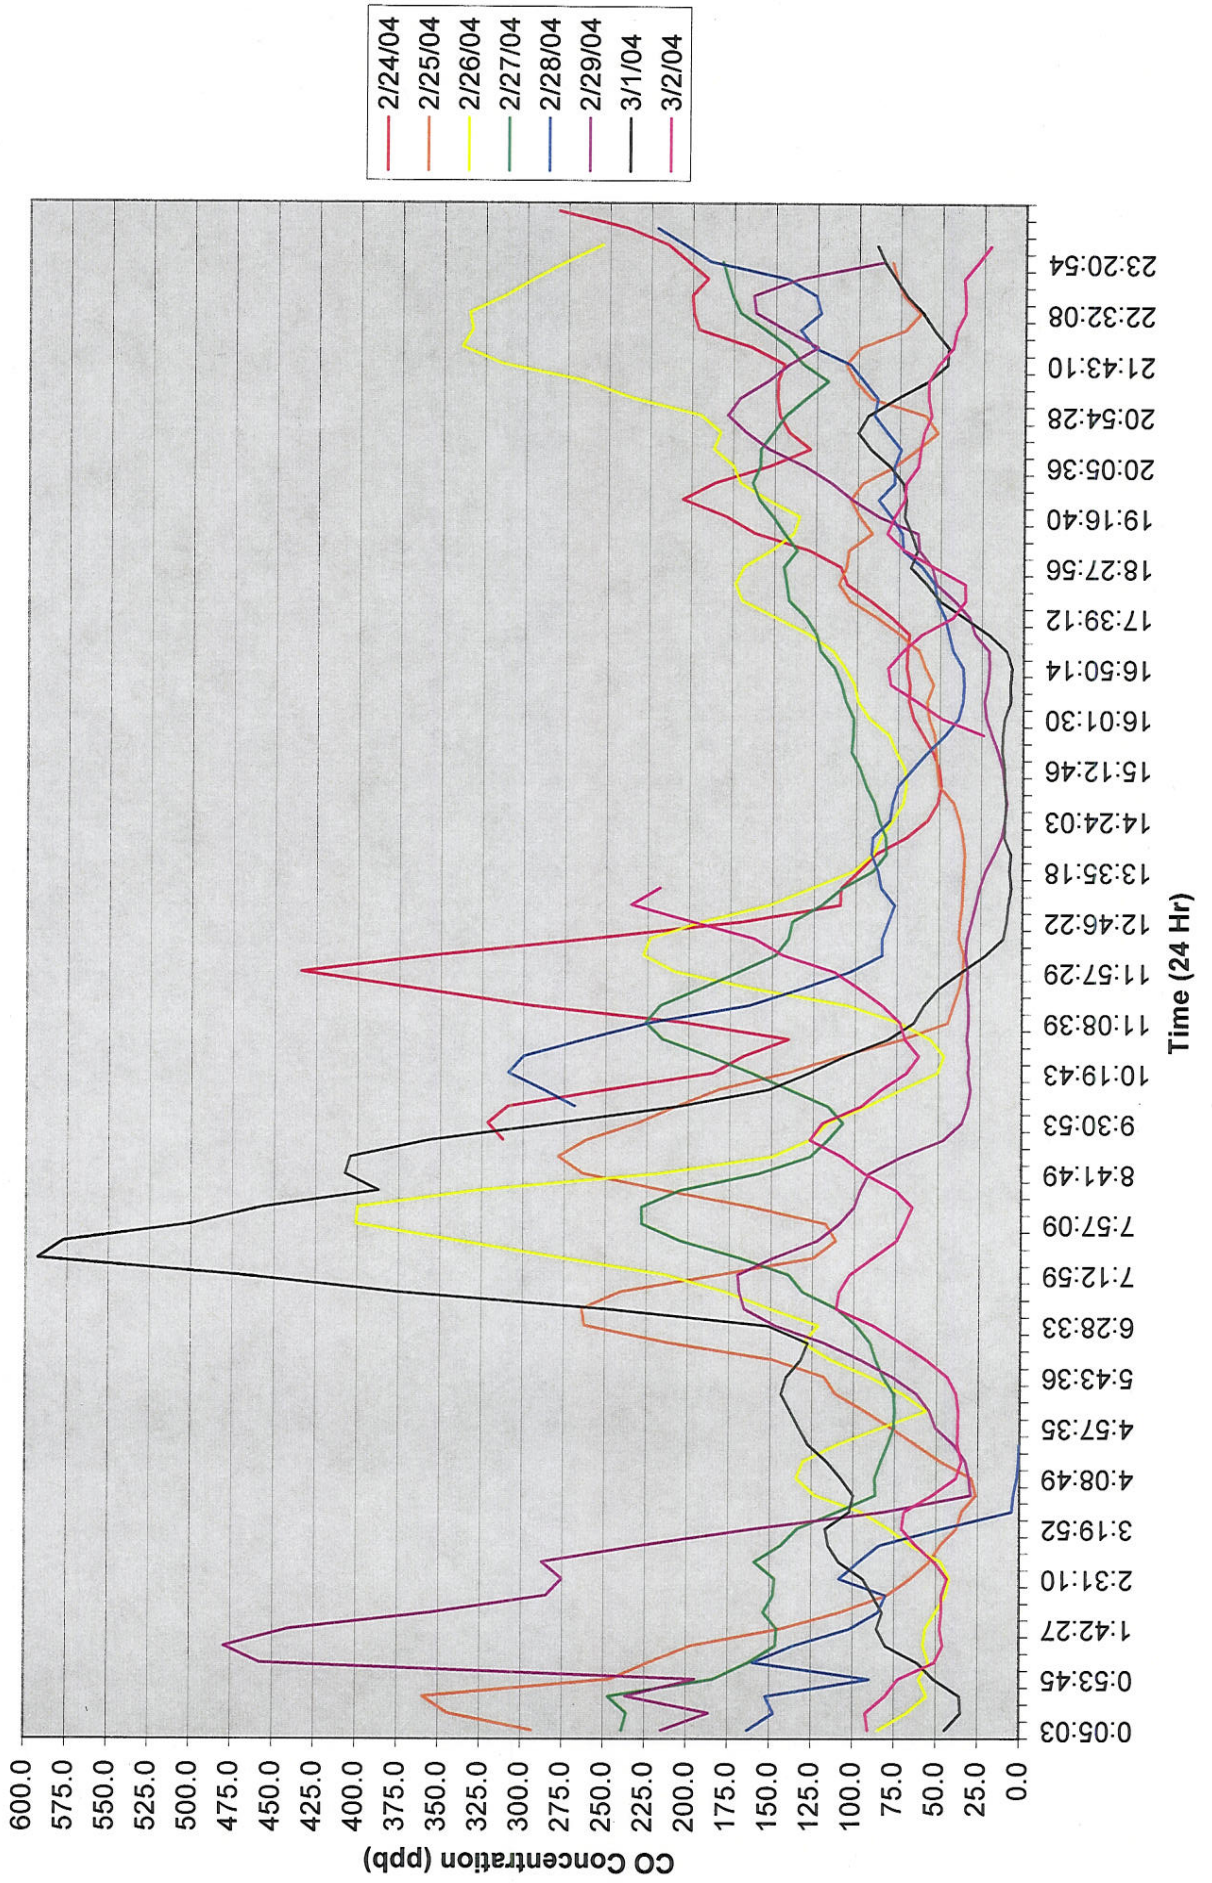

Figure F-1

Intel - NW-S Summary Of One Minute Data Rolling One-Hour Average Every 15 Readings:
August 1 - 9, 2003

Figure F-2

Intel - NW-E Summary Of One Minute Data Rolling One-Hour Average Every 15 Readings:
August 12 - 21, 2003

Figure F-3

Intel - East Summary Of One Minute Data Rolling One-Hour Average Every 15 Readings:
August 21 - 29, 2003

Figure F-5

Intel - Mariquita Summary Of One Minute Data Rolling One-Hour Average Every 15 Readings:
February 16 - 21, 2004

Figure F-6

Intel - CUB Summary Of One Minute Data Rolling One-Hour Average Every 15 Readings:
February 24, 2004 to March 2, 2004

Figure F-7

Intel - CUB Summary Of One Minute Data Rolling One-Hour Average Every 15 Readings:
March 3 - 12, 2004