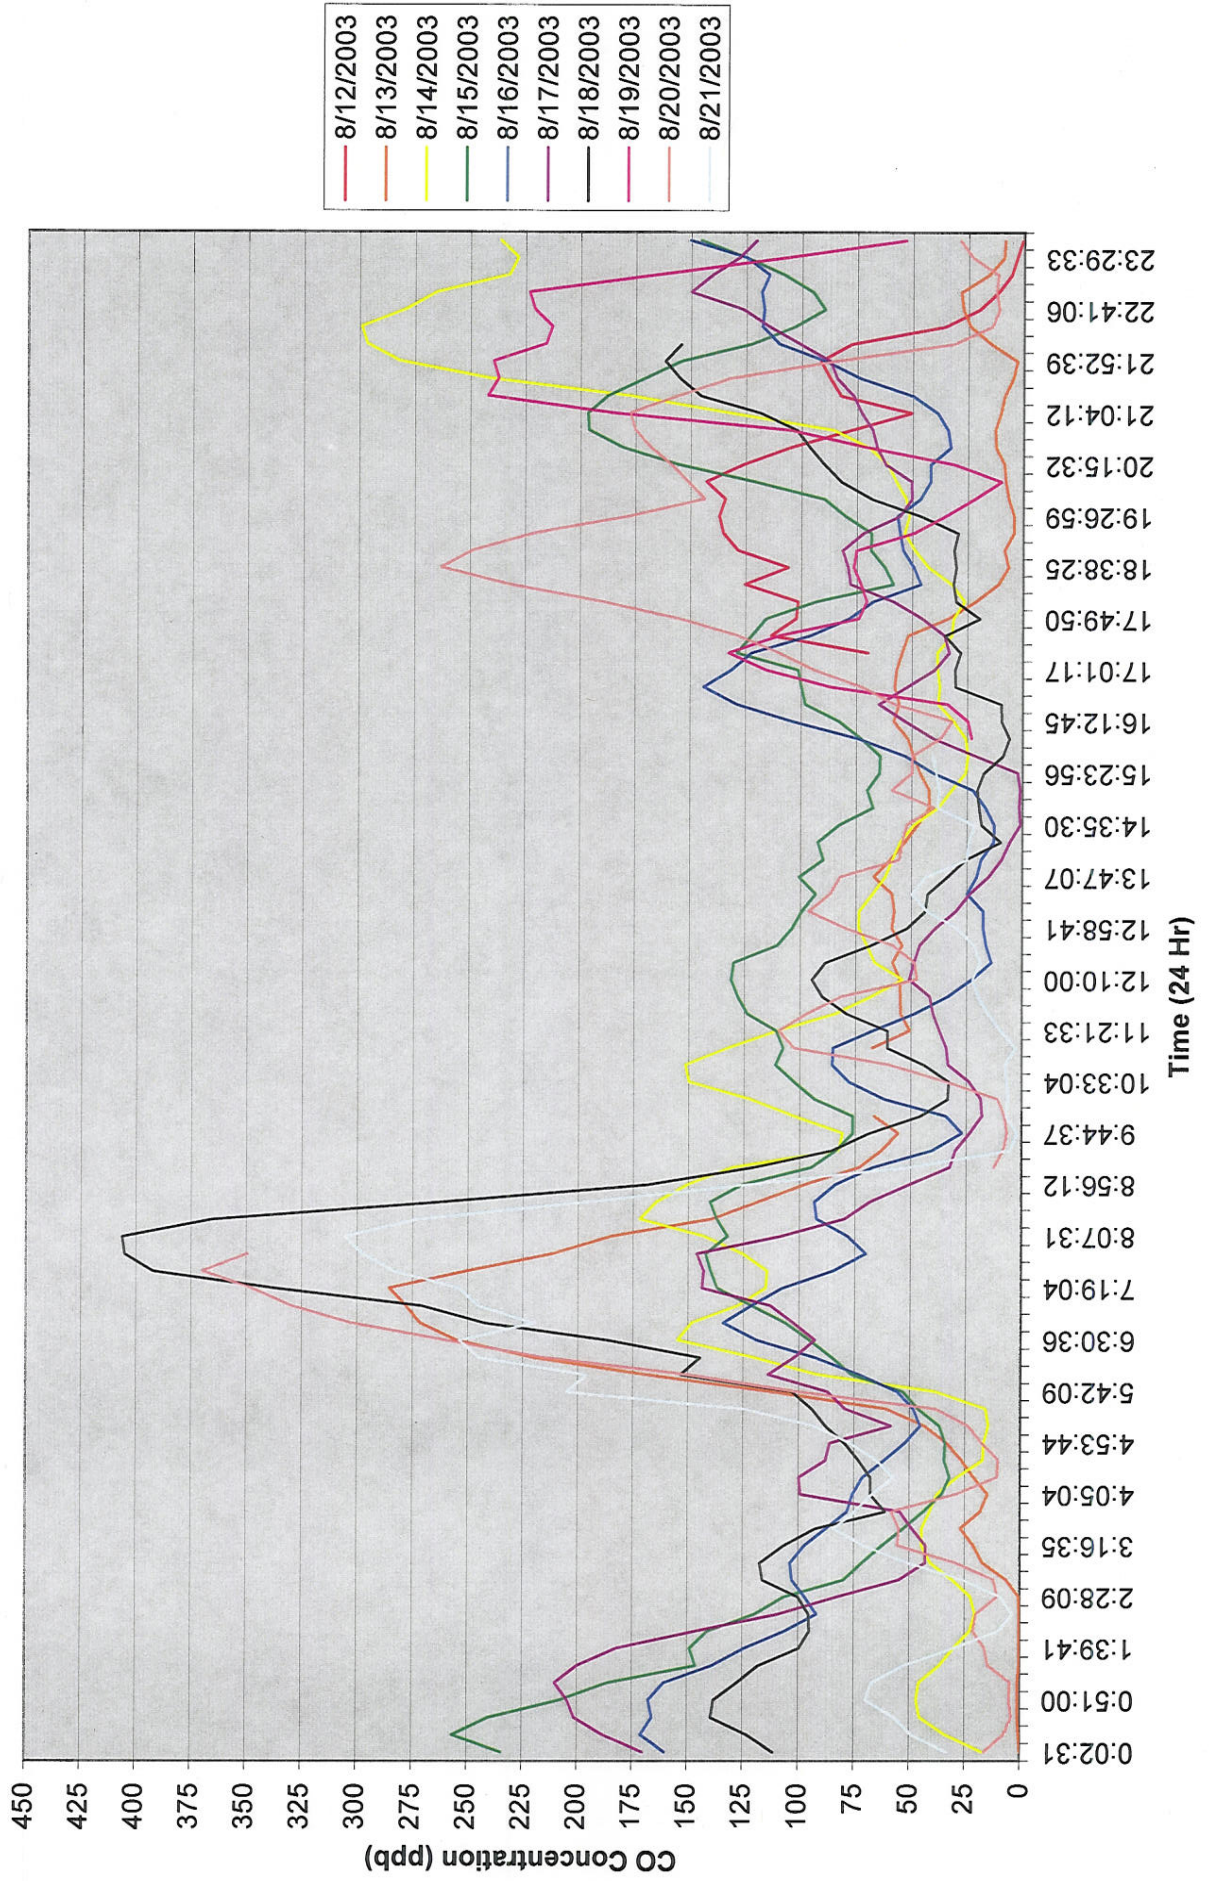

Figure F-1

Intel - NW-S Summary Of One Minute Data Rolling One-Hour Average Every 15 Readings:
August 1 - 9, 2003

Figure F-2

Intel - NW-E Summary Of One Minute Data Rolling One-Hour Average Every 15 Readings:
August 12 - 21, 2003

Figure F-3

Intel - East Summary Of One Minute Data Rolling One-Hour Average Every 15 Readings:
August 21 - 29, 2003

Figure F-5

Intel - Mariquita Summary Of One Minute Data Rolling One-Hour Average Every 15 Readings:
February 16 - 21, 2004

Figure F-6

Intel - CUB Summary Of One Minute Data Rolling One-Hour Average Every 15 Readings:
February 24, 2004 to March 2, 2004

Figure F-7

Intel - CUB Summary Of One Minute Data Rolling One-Hour Average Every 15 Readings:
March 3 - 12, 2004