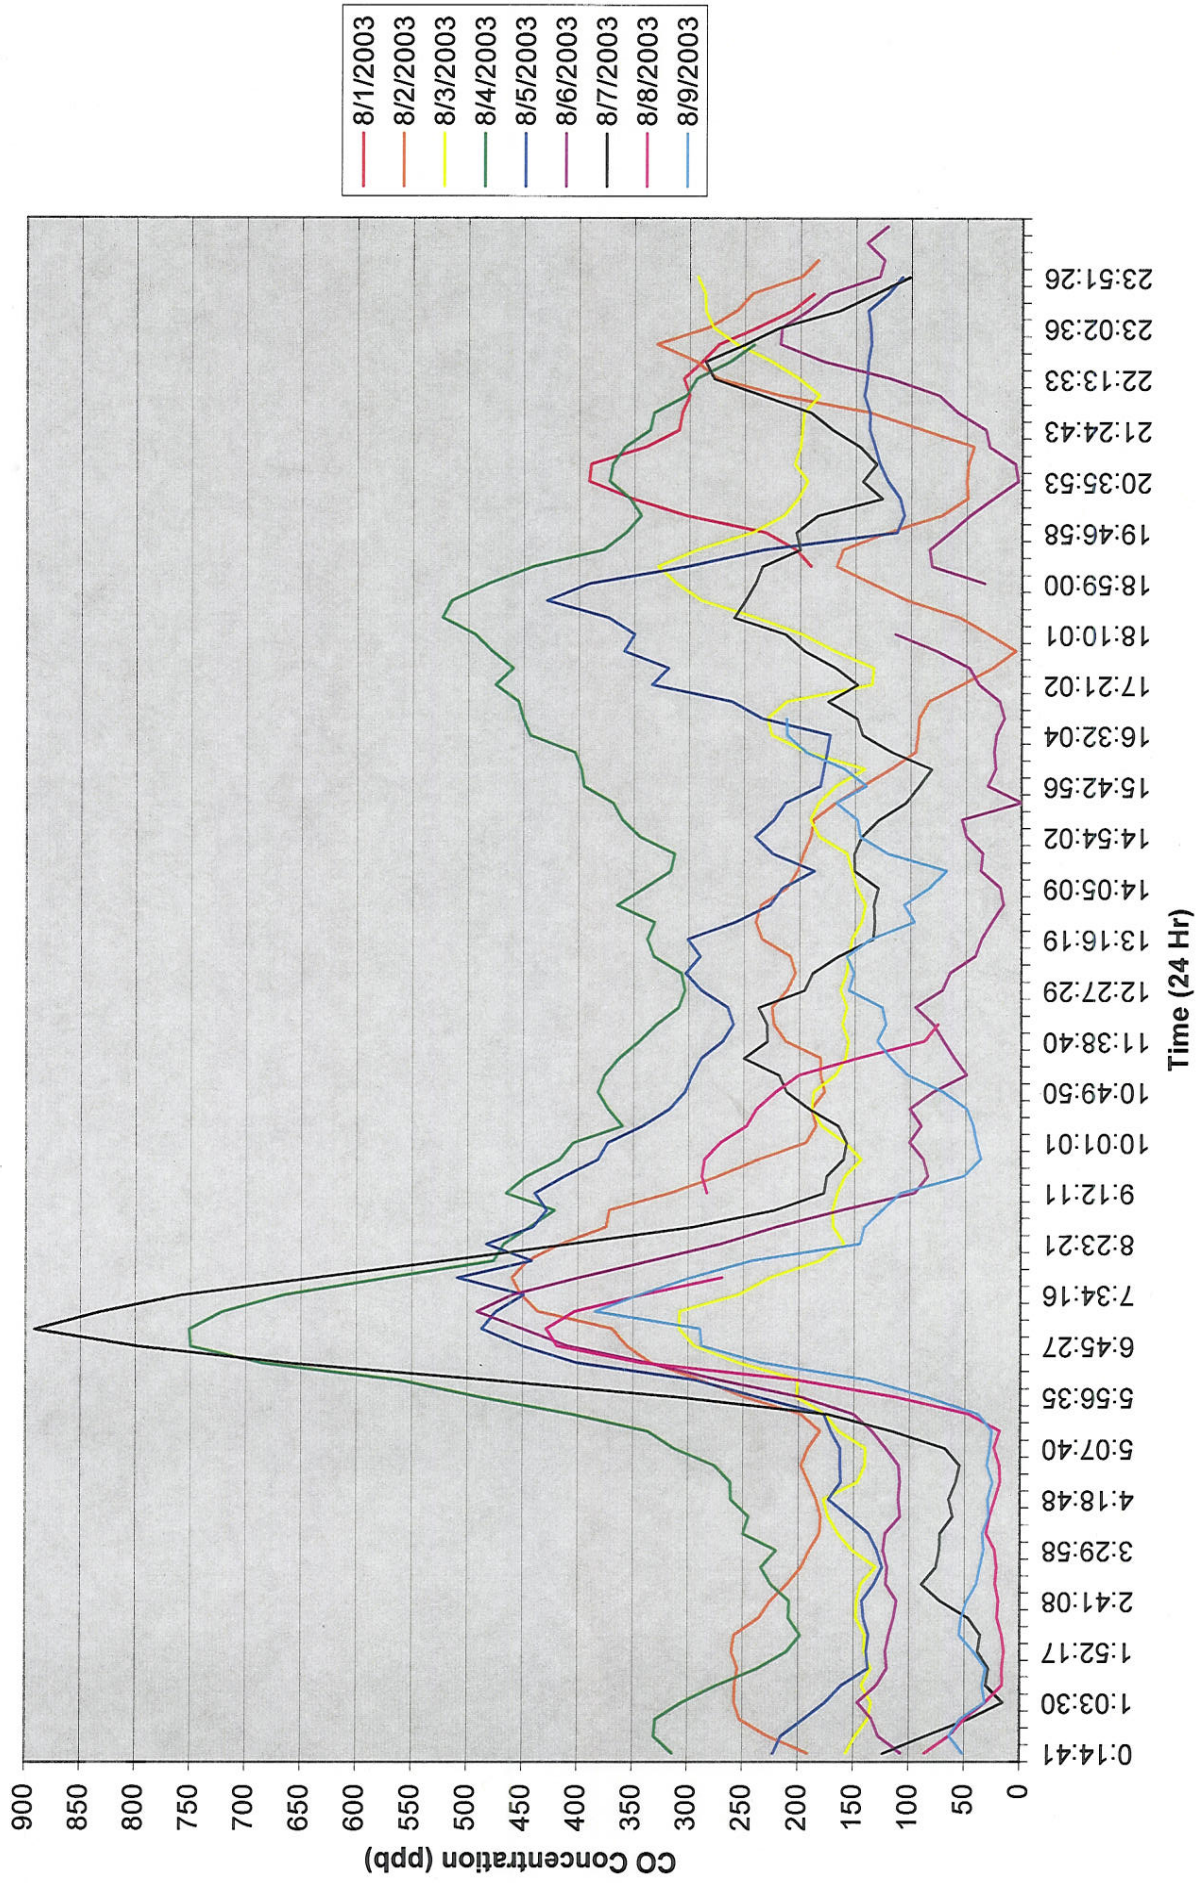

Figure F-1

Intel - NW-S Summary Of One Minute Data Rolling One-Hour Average Every 15 Readings:
August 1 - 9, 2003

Figure F-2

Intel - NW-E Summary Of One Minute Data Rolling One-Hour Average Every 15 Readings:
August 12 - 21, 2003

Figure F-3

Intel - East Summary Of One Minute Data Rolling One-Hour Average Every 15 Readings:
August 21 - 29, 2003

Figure F-5

Intel - Mariquita Summary Of One Minute Data Rolling One-Hour Average Every 15 Readings:
February 16 - 21, 2004

Figure F-6

Intel - CUB Summary Of One Minute Data Rolling One-Hour Average Every 15 Readings:
February 24, 2004 to March 2, 2004

Figure F-7

Intel - CUB Summary Of One Minute Data Rolling One-Hour Average Every 15 Readings:
March 3 - 12, 2004