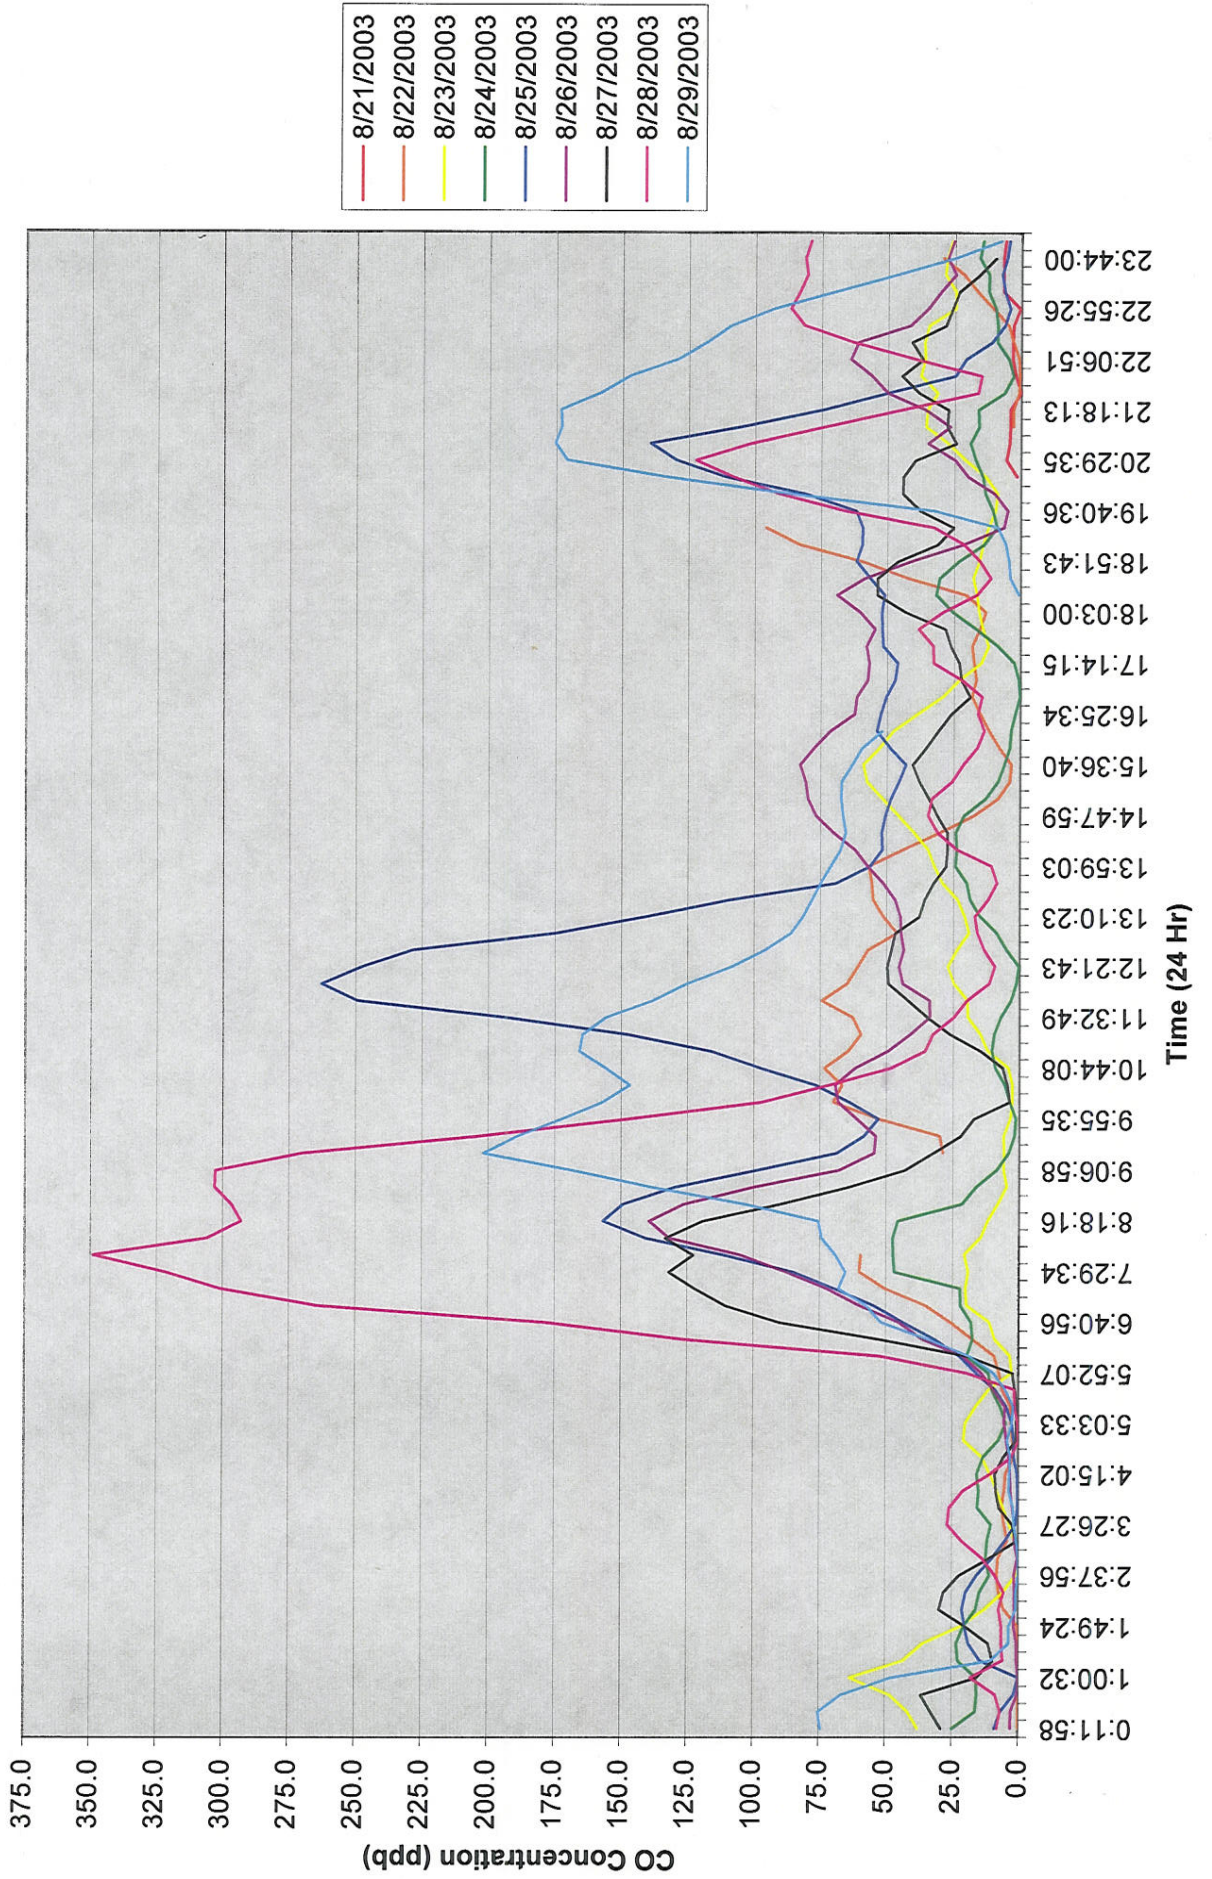

Figure F-1

Intel - NW-S Summary Of One Minute Data Rolling One-Hour Average Every 15 Readings:
August 1 - 9, 2003

Figure F-2

Intel - NW-E Summary Of One Minute Data Rolling One-Hour Average Every 15 Readings:
August 12 - 21, 2003

Figure F-3

Intel - East Summary Of One Minute Data Rolling One-Hour Average Every 15 Readings:
August 21 - 29, 2003

Figure F-5

Intel - Mariquita Summary Of One Minute Data Rolling One-Hour Average Every 15 Readings:
February 16 - 21, 2004

Figure F-6

Intel - CUB Summary Of One Minute Data Rolling One-Hour Average Every 15 Readings:
February 24, 2004 to March 2, 2004

Figure F-7

Intel - CUB Summary Of One Minute Data Rolling One-Hour Average Every 15 Readings:
March 3 - 12, 2004