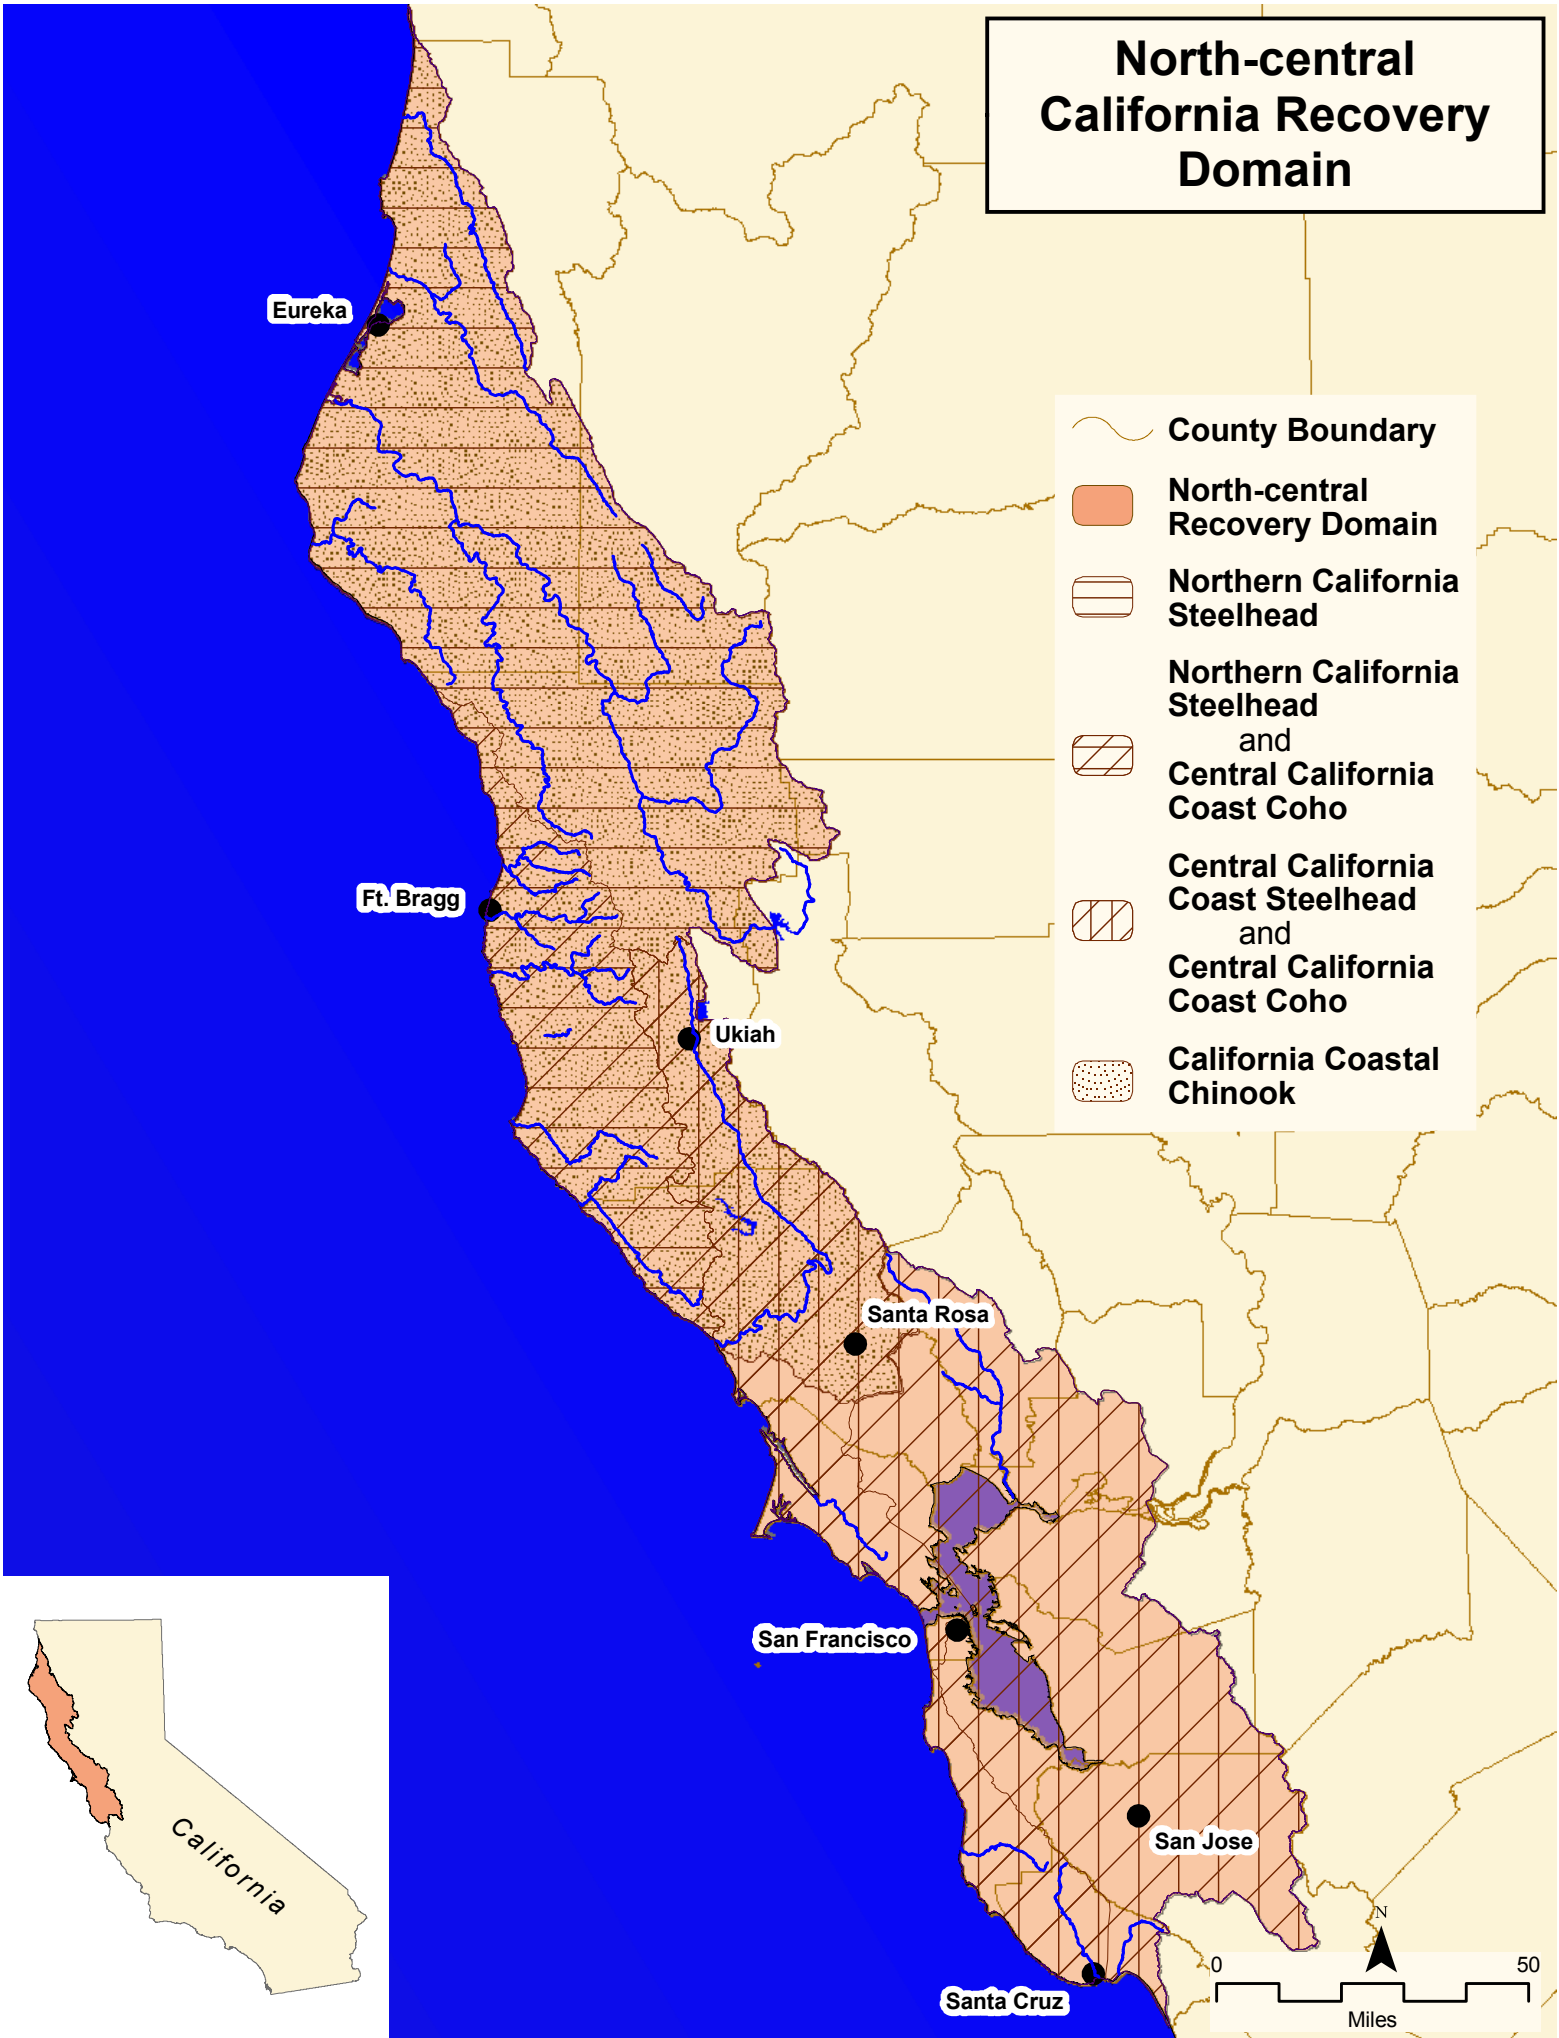

North-central California Recovery Domain

- County Boundary
- North-central Recovery Domain
- Northern California Steelhead
- Northern California Steelhead and Central California Coast Coho
- Central California Coast Steelhead and Central California Coast Coho
- California Coastal Chinook

Eureka

Ft. Bragg

Ukiah

Santa Rosa

San Francisco

San Jose

Santa Cruz

California