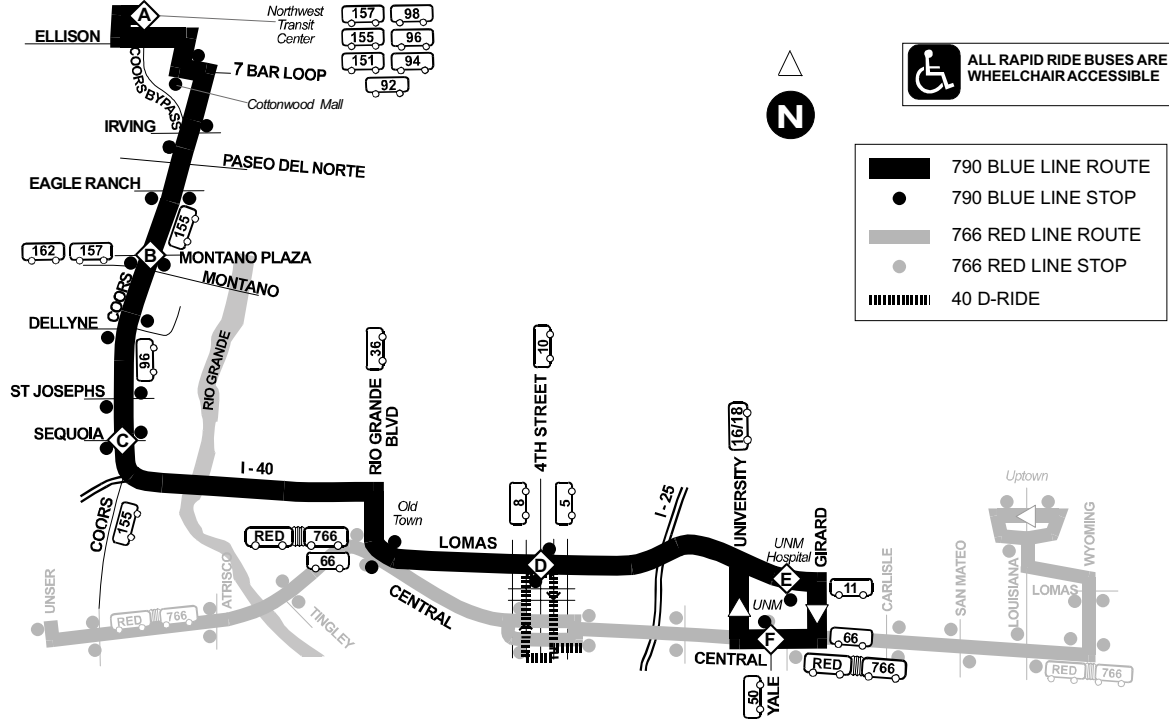

# RoutelRuta 790 - Blue Line Rapid Ride

Eff. 8/15/2009

## Route 790 - Weekday

**EASTBOUND**

NORTHWEST TRANSFER CENTER <b>A</b>	COORS & MONTANO <b>B</b>	COORS & SEQUOIA <b>C</b>	LOMAS & 4TH STREET <b>D</b>	LOMAS at UNM HOSPITAL <b>E</b>	YALE & CENTRAL <b>F</b>
5:30a	5:43a	5:48a	6:01a	6:09a	6:14a
5:55a	6:08a	6:13a	6:26a	6:34a	6:39a
6:18a	6:31a	6:36a	6:49a	6:57a	7:02a
6:34a	6:47a	6:52a	7:07a	7:15a	7:20a
6:49a	7:02a	7:07a	7:27a	7:35a	7:40a
7:02a	7:15a	7:20a	7:40a	7:48a	7:53a
7:20a	7:33a	7:38a	7:58a	8:06a	8:11a
7:35a	7:48a	7:53a	8:13a	8:21a	8:26a
7:59a	8:12a	8:17a	8:30a	8:38a	8:43a
8:12a	8:25a	8:30a	8:43a	8:51a	8:56a
8:31a	8:44a	8:49a	9:02a	9:10a	9:15a
8:47a	9:00a	9:05a	9:18a	9:26a	9:31a
9:02a	9:15a	9:20a	9:33a	9:41a	9:46a
9:22a	9:35a	9:40a	9:53a	10:01a	10:06a
9:44a	9:57a	10:02a	10:15a	10:23a	10:28a
10:04a	10:17a	10:22a	10:35a	10:43a	10:48a
10:24a	10:37a	10:42a	10:55a	11:03a	11:08a
10:44a	10:57a	11:02a	11:15a	11:23a	11:28a
11:04a	11:17a	11:22a	11:35a	11:43a	11:48a
11:24a	11:37a	11:42a	11:55a	12:03p	12:08p
11:44a	11:57a	12:02p	12:15p	12:23p	12:28p
12:04p	12:17p	12:22p	12:35p	12:43p	12:48p
12:24p	12:37p	12:42p	12:55p	1:03p	1:08p
12:44p	12:57p	1:02p	1:15p	1:23p	1:28p
1:04p	1:17p	1:22p	1:35p	1:43p	1:48p
1:24p	1:37p	1:42p	1:55p	2:03p	2:08p
1:44p	1:57p	2:02p	2:15p	2:23p	2:28p
2:05p	2:18p	2:23p	2:36p	2:44p	2:49p
2:26p	2:39p	2:44p	2:57p	3:05p	3:10p
2:47p	3:00p	3:05p	3:18p	3:26p	3:31p
3:08p	3:21p	3:26p	3:39p	3:47p	3:52p
3:27p	3:40p	3:45p	3:58p	4:07p	4:12p
3:45p	3:58p	4:03p	4:18p	4:27p	4:32p
4:03p	4:18p	4:23p	4:38p	4:47p	4:52p
4:15p	4:30p	4:35p	4:50p	4:59p	5:04p
4:31p	4:46p	4:51p	5:06p	5:15p	5:20p
4:52p	5:07p	5:12p	5:27p	5:36p	5:41p
5:14p	5:29p	5:34p	5:49p	5:58p	6:03p
5:47p	6:00p	6:05p	6:17p	6:25p	6:30p
6:22p	6:35p	6:40p	6:52p	7:00p	7:05p
6:57p	7:10p	7:15p	7:27p	7:35p	7:40p
7:20p	7:33p	7:38p	7:50p	7:58p	8:03p
7:52p	8:05p	8:10p	8:22p	8:30p	8:35p
8:27p	8:40p	8:45p	8:57p	9:05p	9:10p