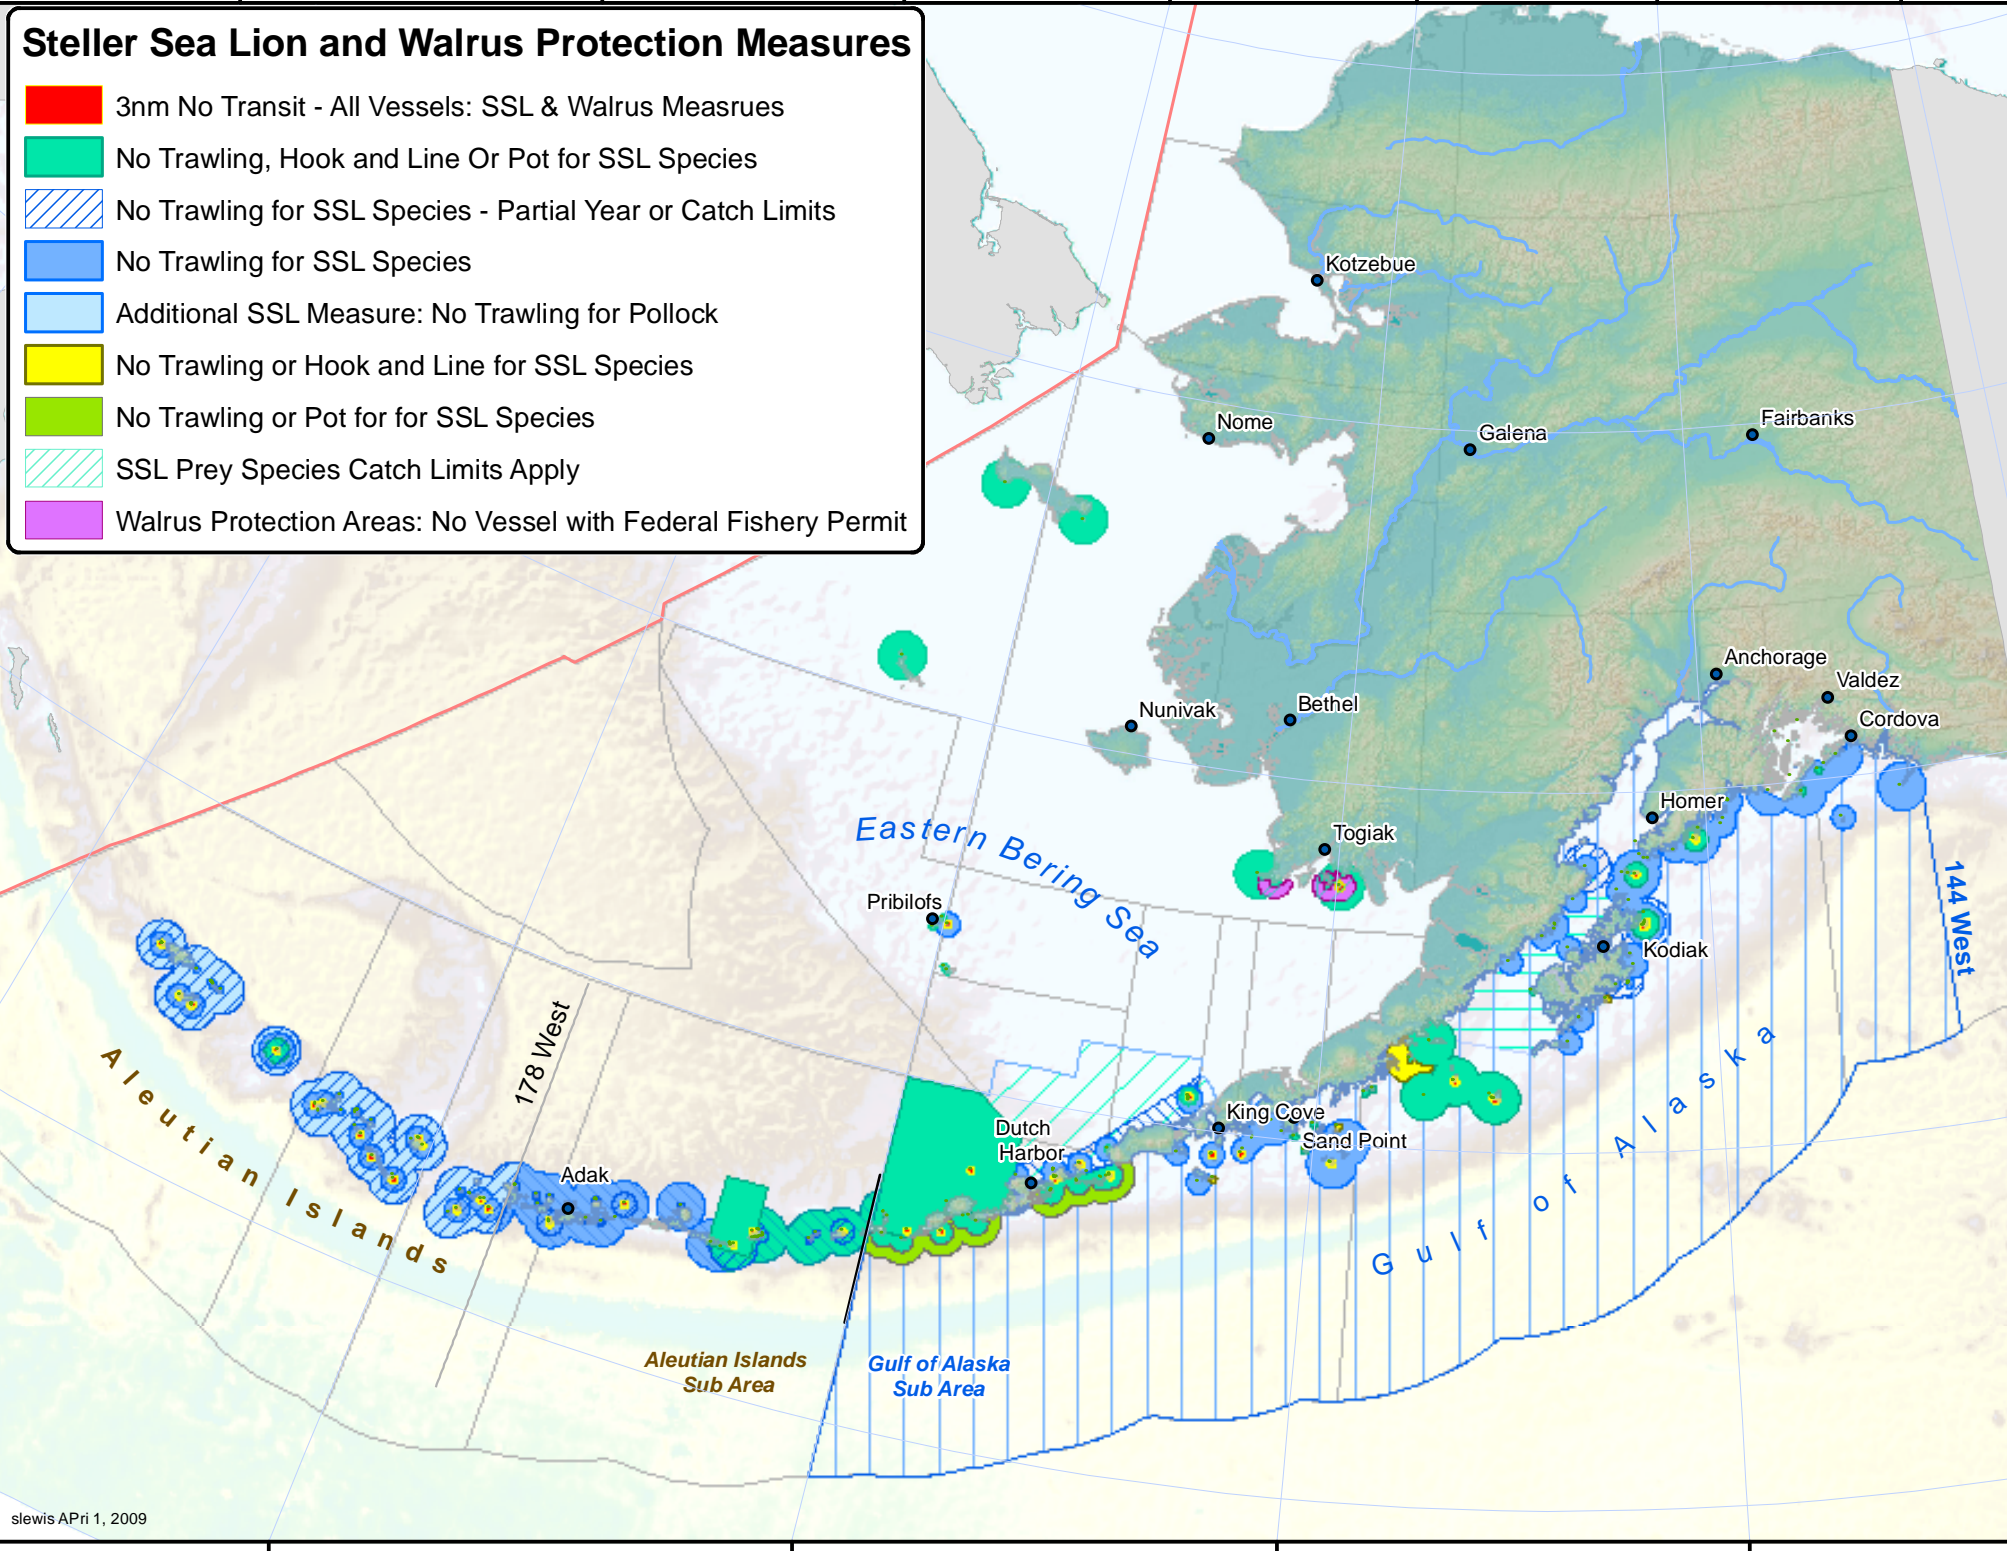

# Steller Sea Lion and Walrus Protection Measures

- 3nm No Transit - All Vessels: SSL & Walrus Measures
- No Trawling, Hook and Line Or Pot for SSL Species
- No Trawling for SSL Species - Partial Year or Catch Limits
- No Trawling for SSL Species
- Additional SSL Measure: No Trawling for Pollock
- No Trawling or Hook and Line for SSL Species
- No Trawling or Pot for for SSL Species
- SSL Prey Species Catch Limits Apply
- Walrus Protection Areas: No Vessel with Federal Fishery Permit