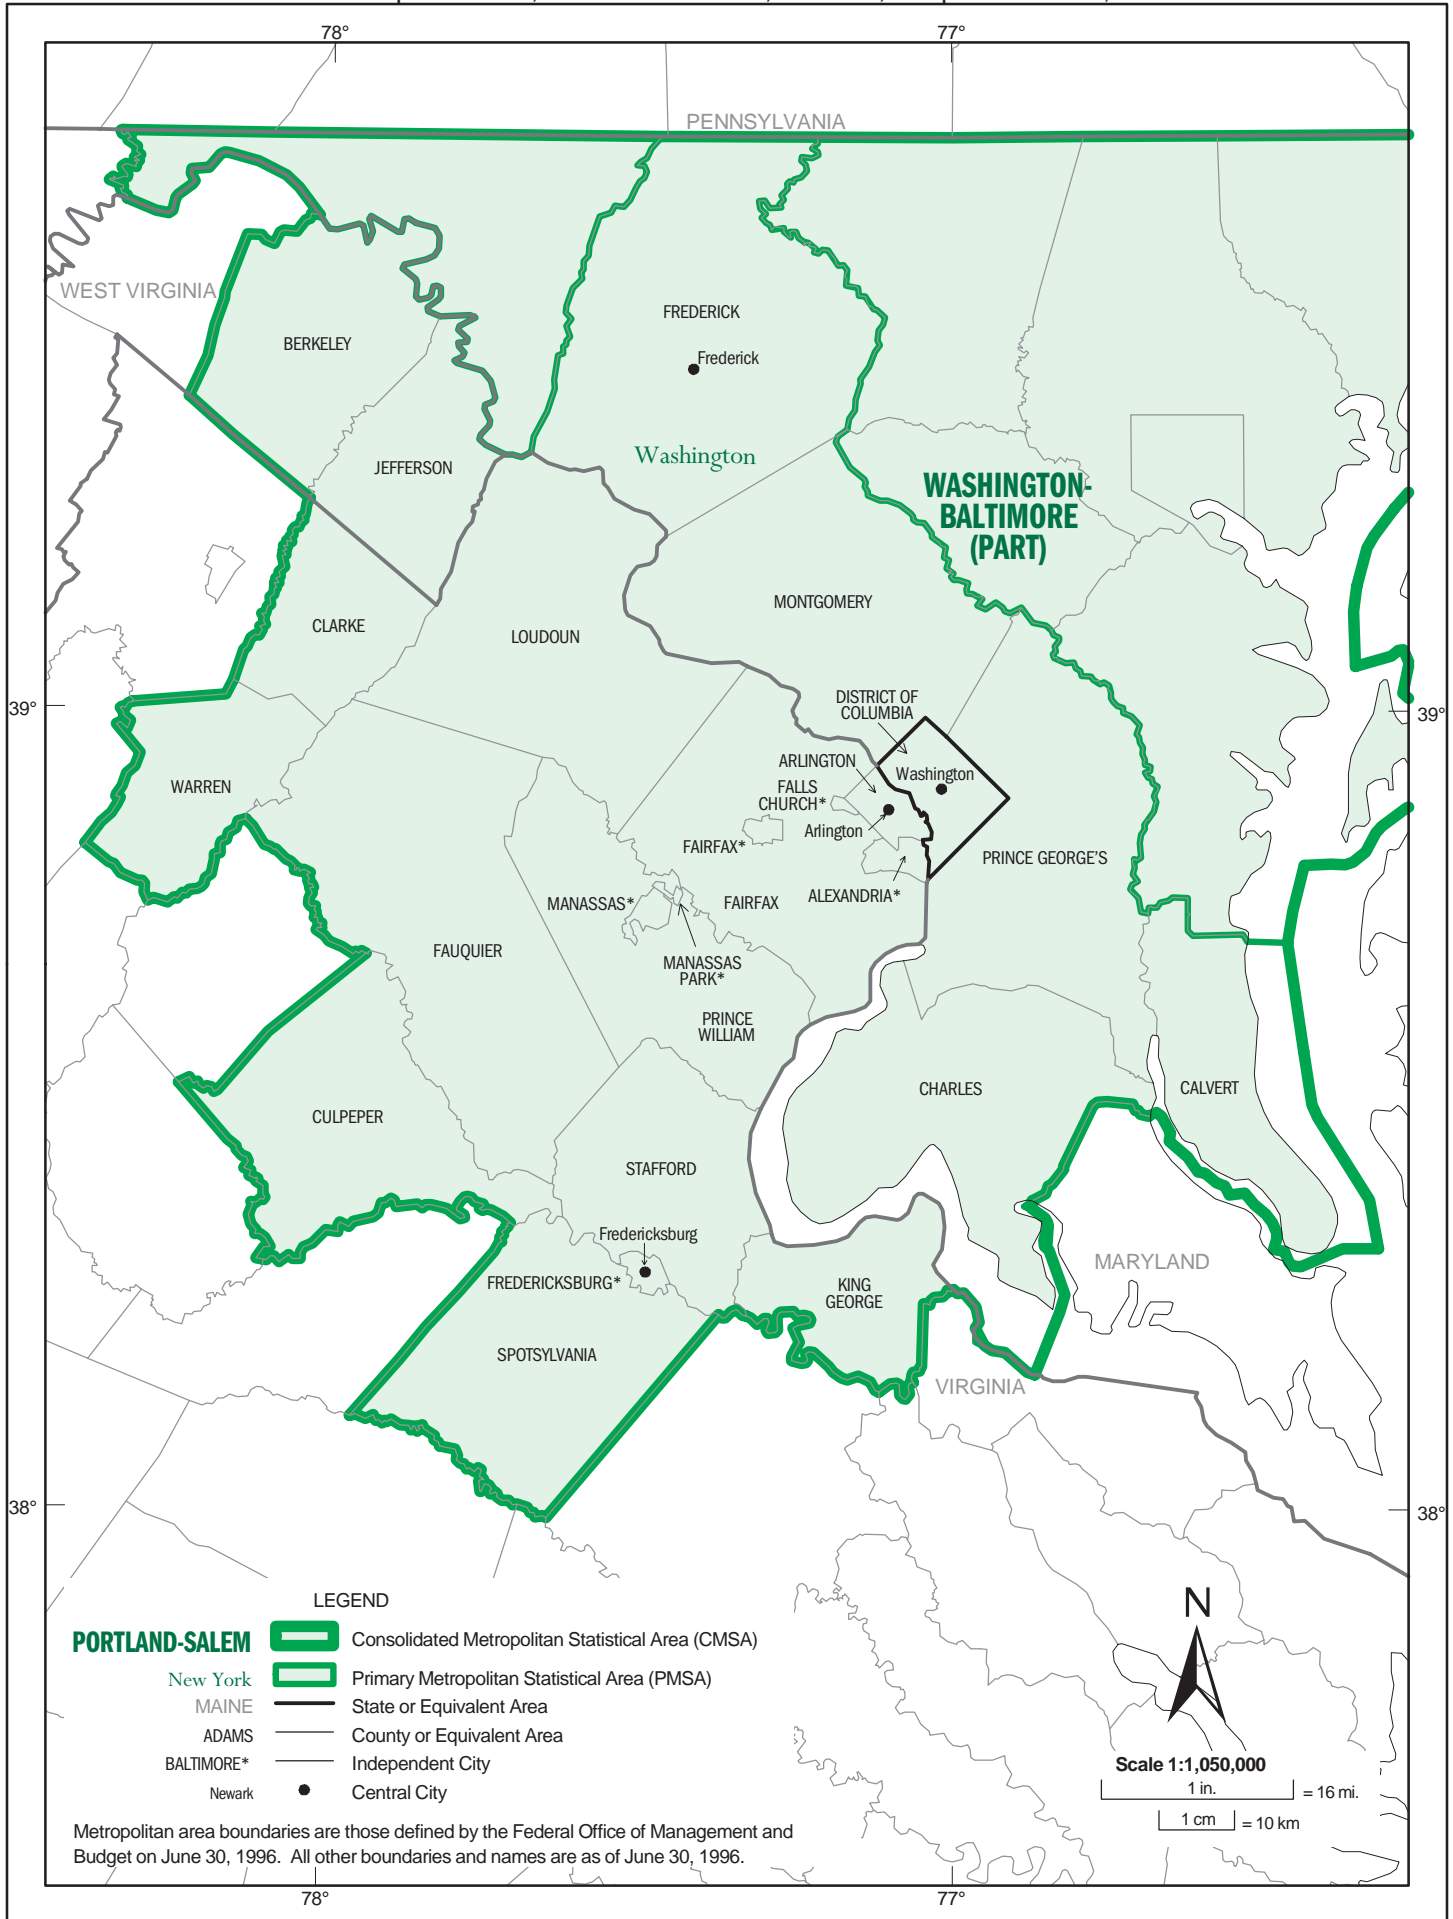

DISTRICT OF COLUMBIA –Metropolitan Area, District of Columbia, Counties, Independent Cities, and Central Cities

- LEGEND**
- PORTLAND-SALEM** Consolidated Metropolitan Statistical Area (CMSA)
 - Primary Metropolitan Statistical Area (PMSA)
 - State or Equivalent Area
 - County or Equivalent Area
 - Independent City
 - Central City

Metropolitan area boundaries are those defined by the Federal Office of Management and Budget on June 30, 1996. All other boundaries and names are as of June 30, 1996.