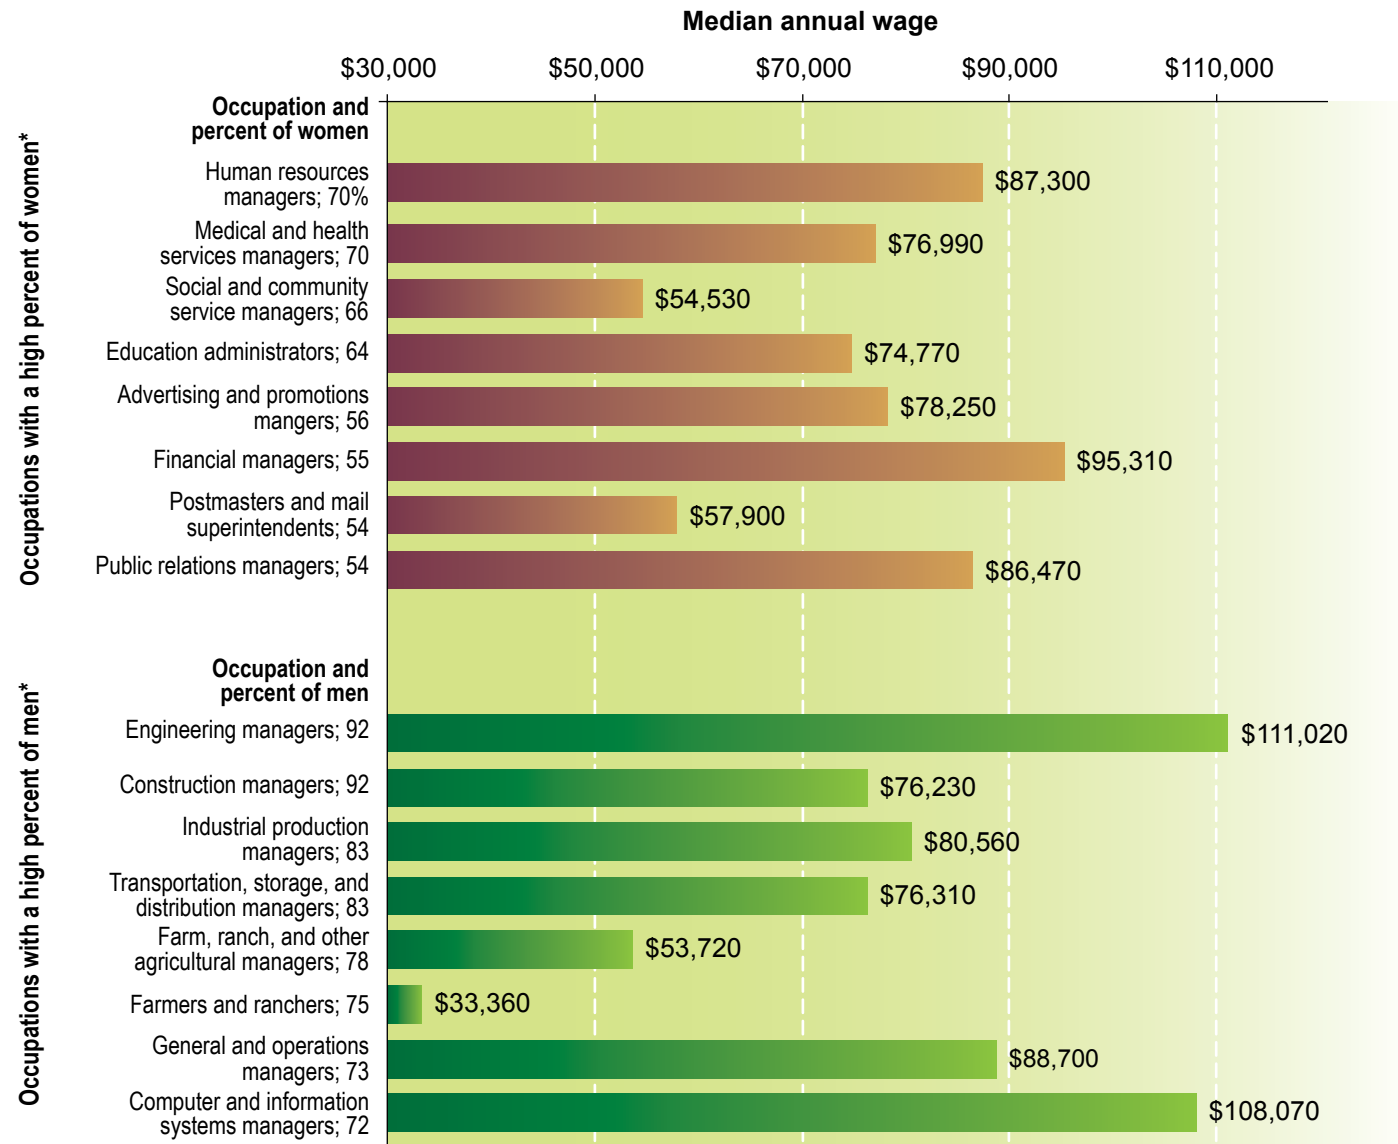

## FIGURE 13

- Women made up 70 percent of human resources managers, which had a median annual wage of \$87,300.
- Of the management occupations shown, engineering managers had the highest median wage and the highest percent of men.
- The lowest paid management occupation, farmers and ranchers, was predominately made up of men.

### Wages for predominantly male and predominantly female management occupations, May 2007\*

\*Percentages reported by the Current Population Survey, U.S. Bureau of Labor Statistics