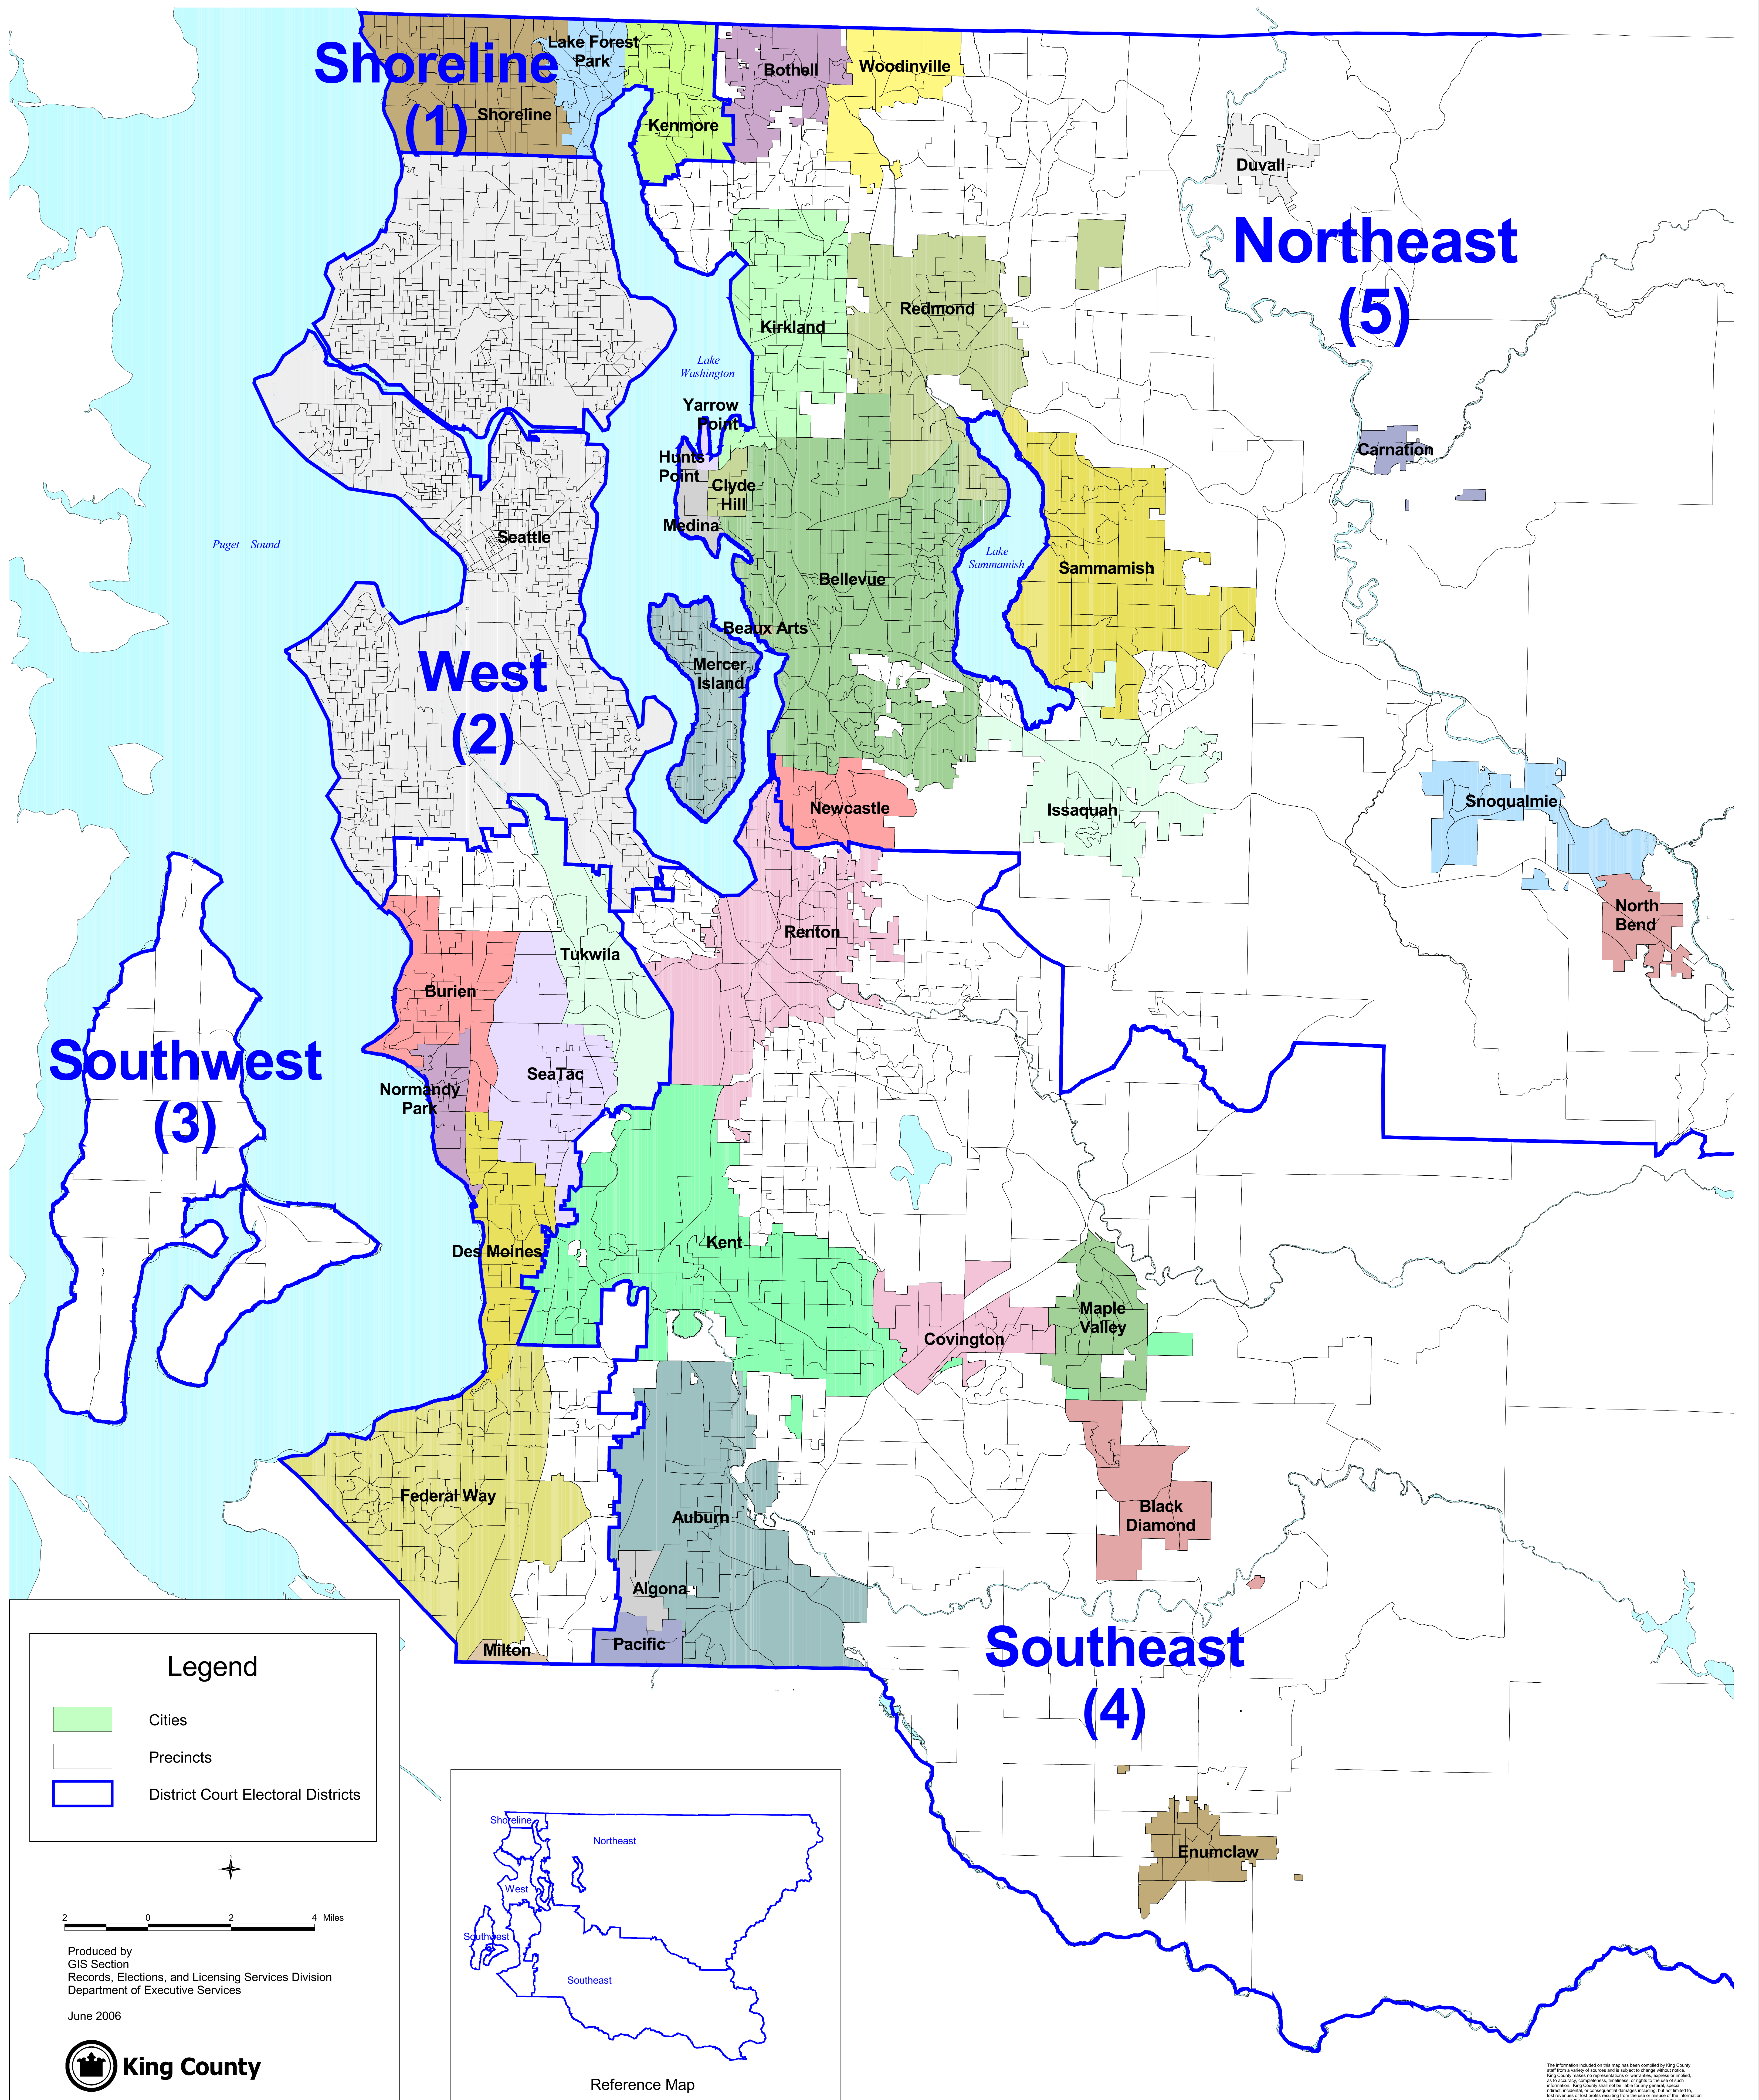

King County District Court Electoral Districts

Legend

- Cities
- Precincts
- District Court Electoral Districts

Produced by
GIS Section
Records, Elections, and Licensing Services Division
Department of Executive Services
June 2006