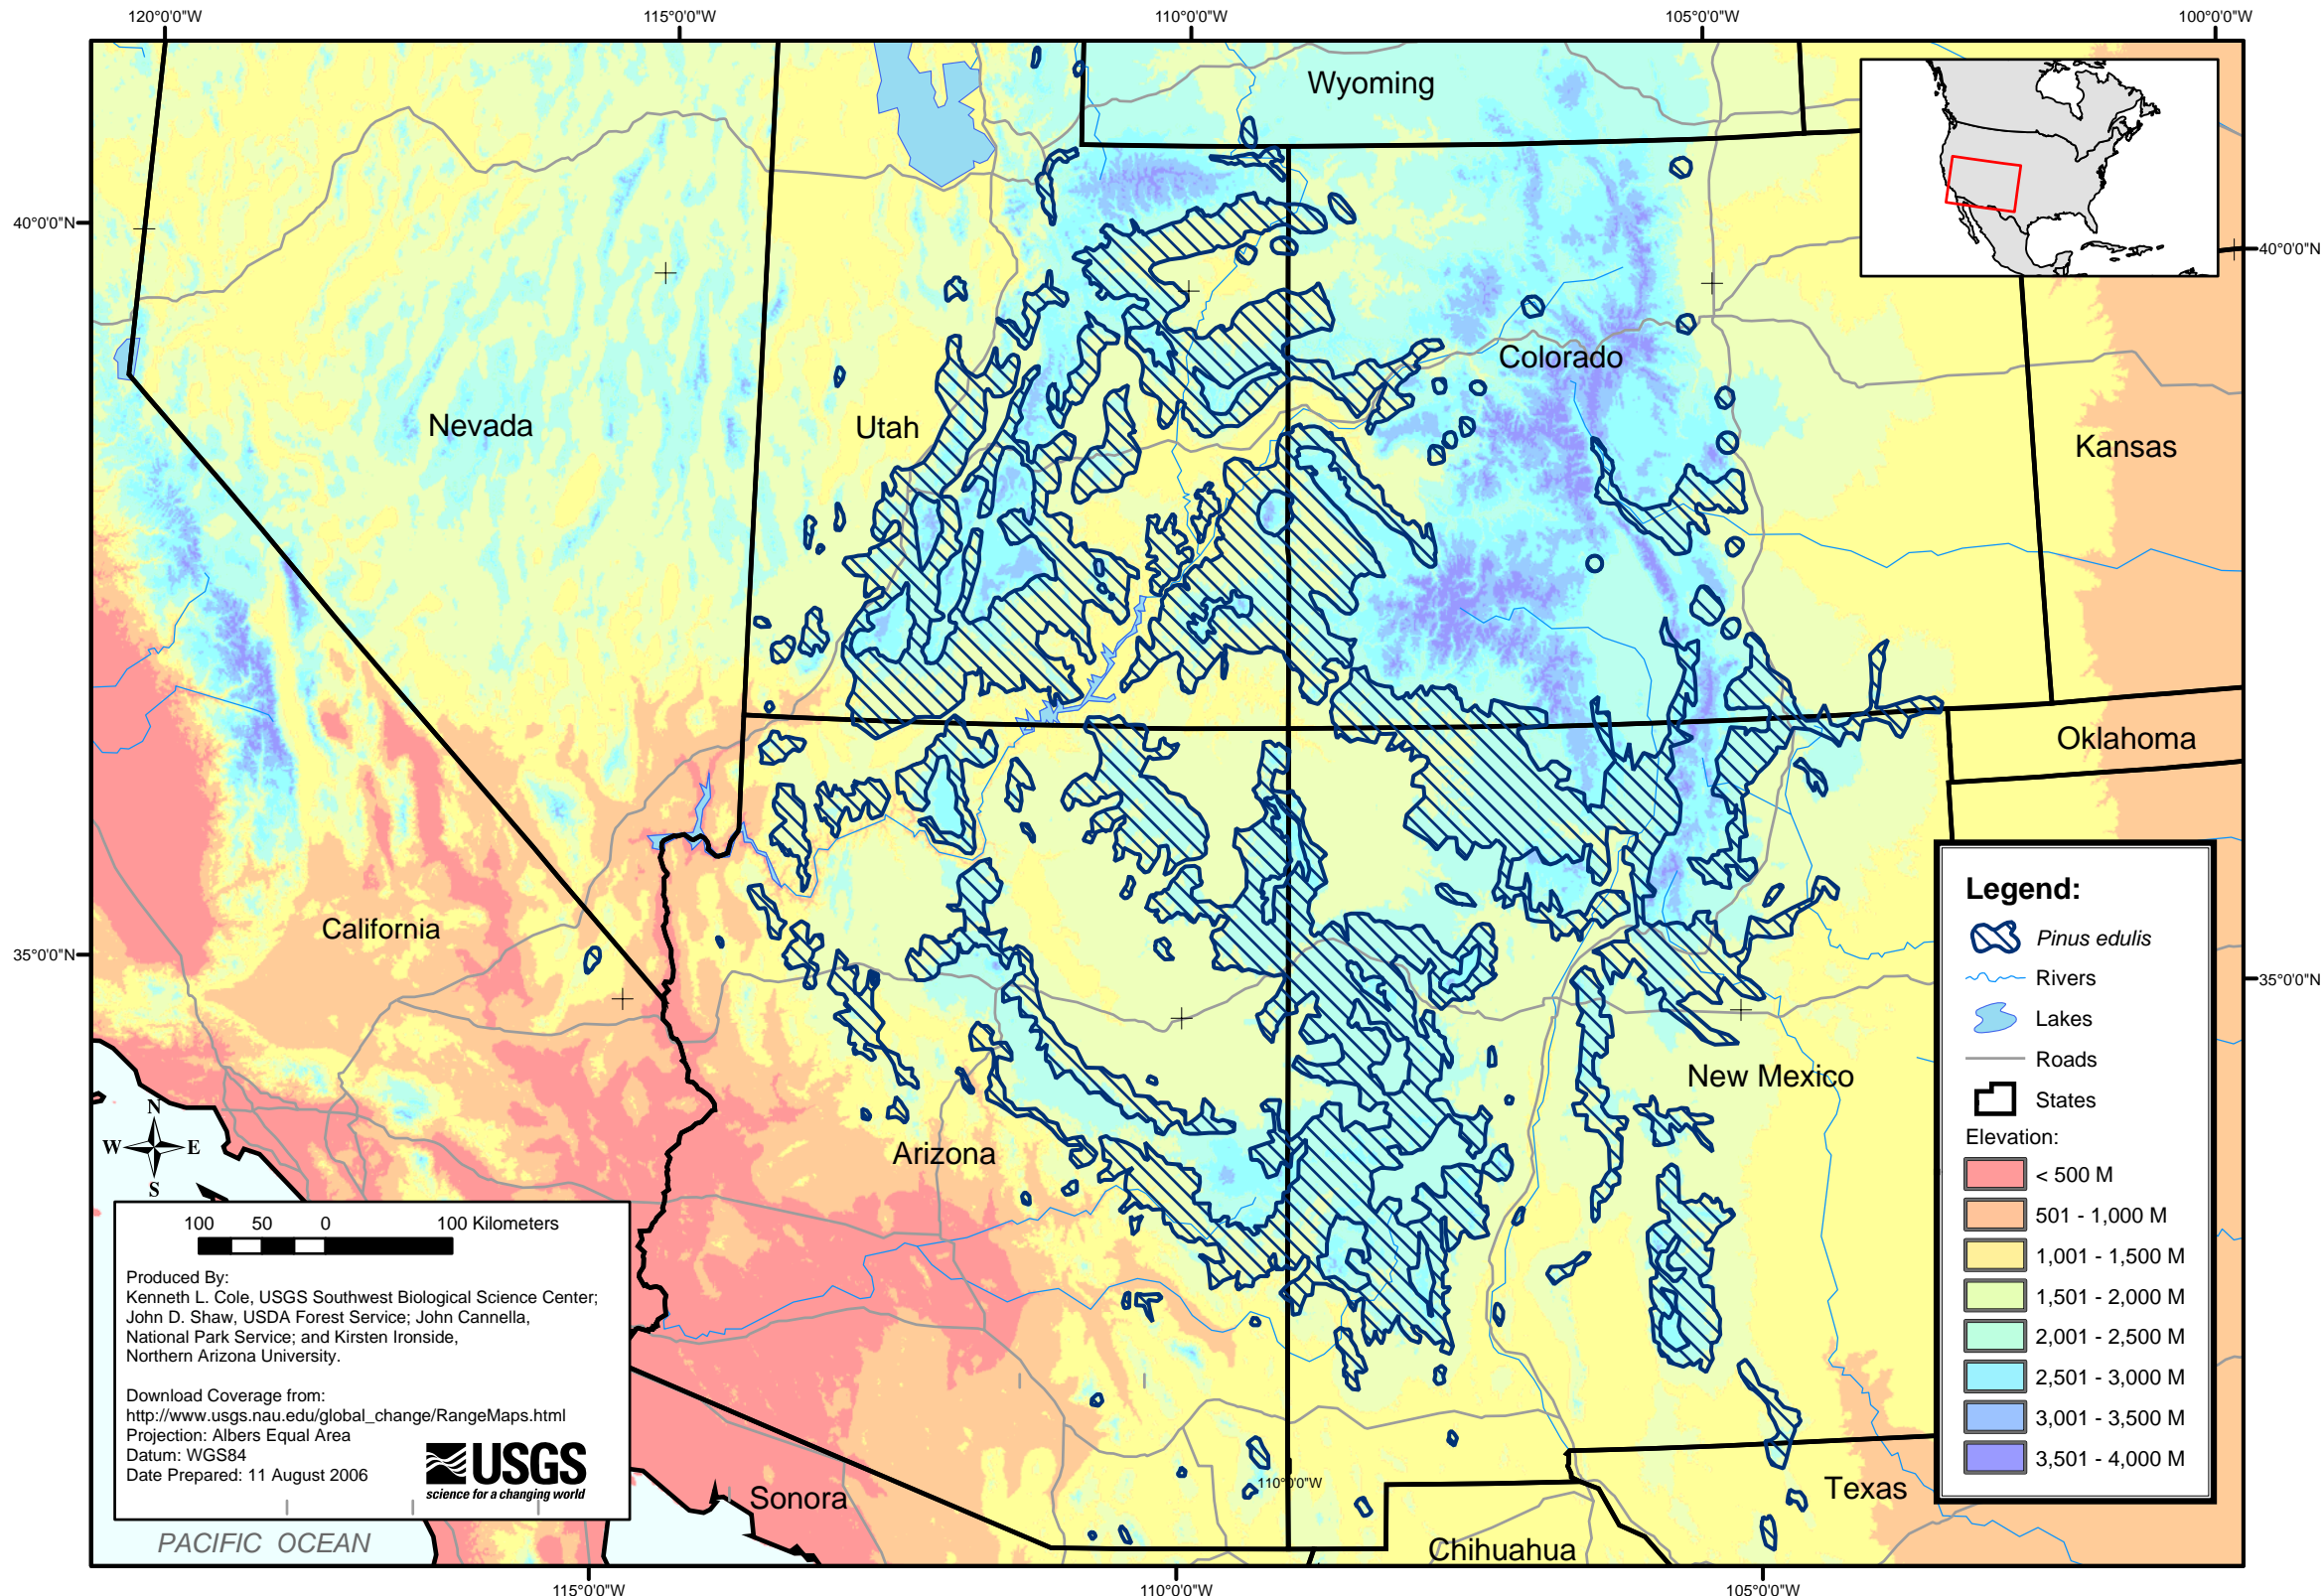

# Colorado Pinyon Pine (*Pinus edulis*) Distribution

Produced By:  
Kenneth L. Cole, USGS Southwest Biological Science Center;  
John D. Shaw, USDA Forest Service; John Cannella,  
National Park Service; and Kirsten Ironside,  
Northern Arizona University.

Download Coverage from:  
[http://www.usgs.nau.edu/global\\_change/RangeMaps.html](http://www.usgs.nau.edu/global_change/RangeMaps.html)  
Projection: Albers Equal Area  
Datum: WGS84  
Date Prepared: 11 August 2006

science for a changing world

**Legend:**

- Pinus edulis*
- Rivers
- Lakes
- Roads
- States

Elevation:

- < 500 M
- 501 - 1,000 M
- 1,001 - 1,500 M
- 1,501 - 2,000 M
- 2,001 - 2,500 M
- 2,501 - 3,000 M
- 3,001 - 3,500 M
- 3,501 - 4,000 M

PACIFIC OCEAN