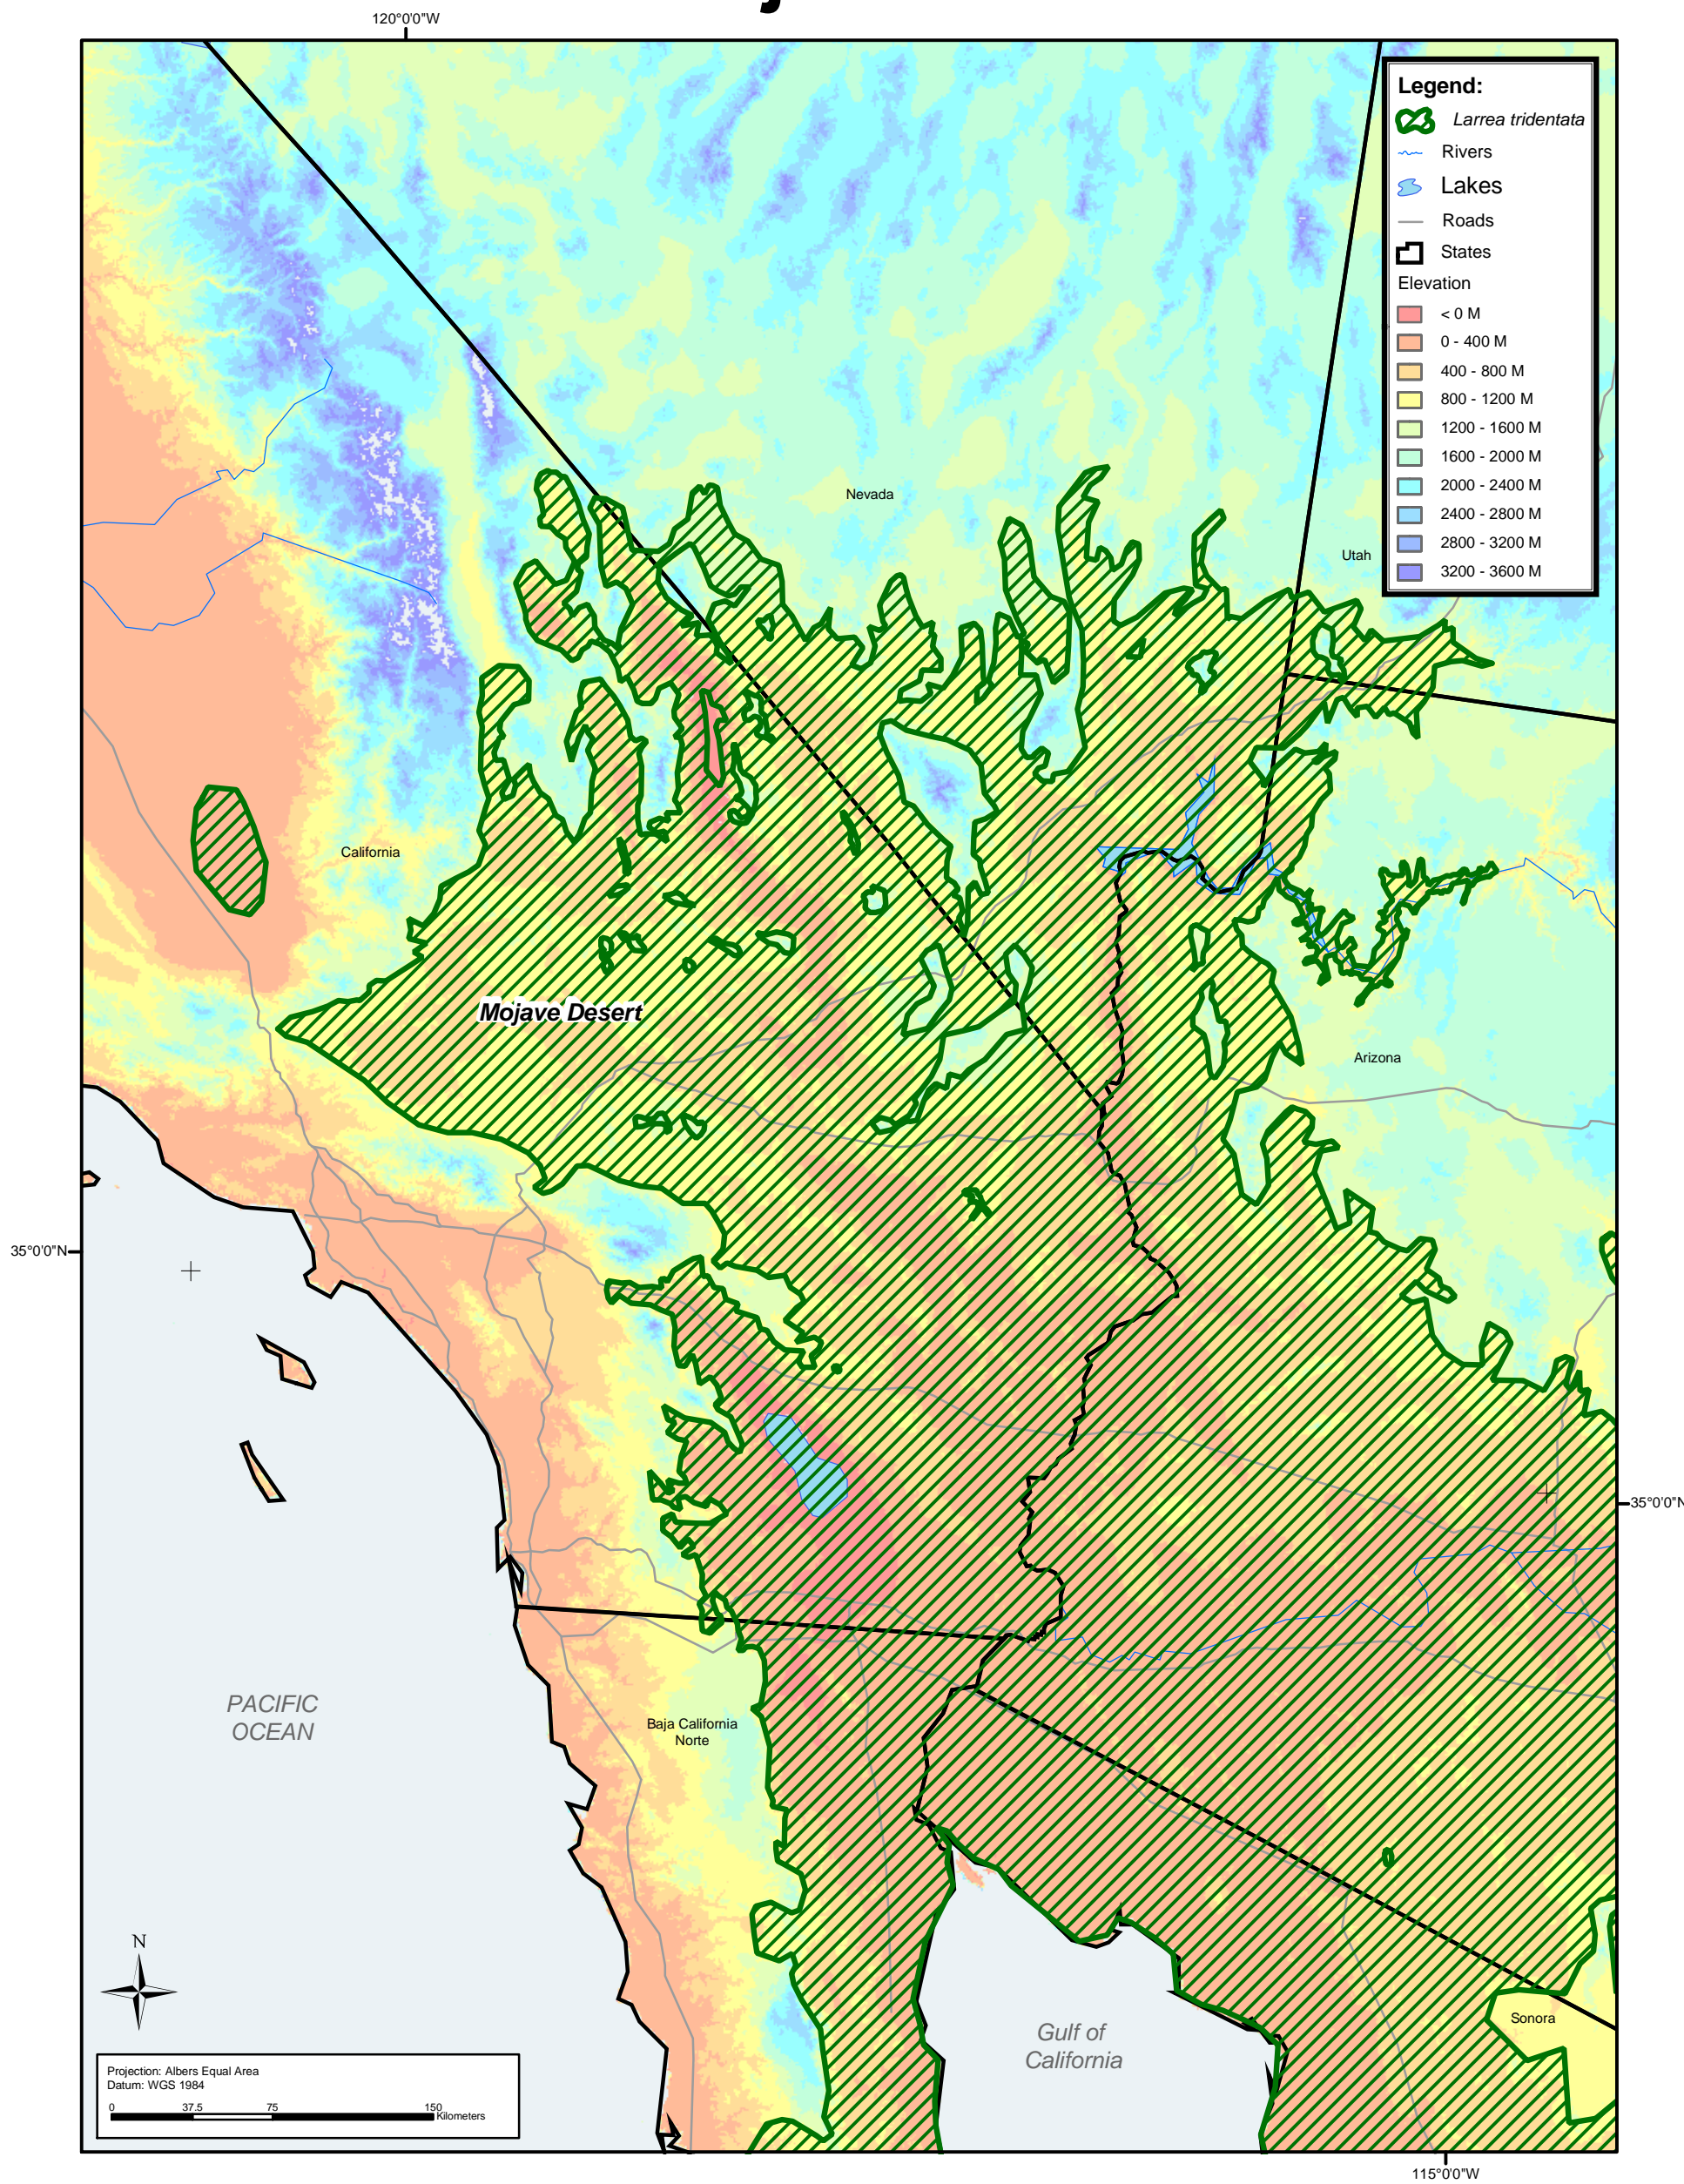

Larrea tridentata Northern Mojave Distribution

Produced By: USGS Global Change Research Program,
"Past, Recent, and Twenty-First Century Vegetation
Change in the Arid Southwest."

Contributors: Kenneth L. Cole, George Ferguson, James Henrickson, Barry Prigge,
Richard Spellenberg, Samantha T. Arundel, Tim Lowrey, W. Geoffrey Spaulding,
Esteban Muldavin, Tom Huggins, and John A. Cannella.

Data Compilation: Kenneth L. Cole
Map Prepared By: John A. Cannella
Date Prepared: 15 May 2003

Prepared At: USGS, Southwest Biological Science Center,
Colorado Plateau Field Station,
Geospatial Technology Laboratory