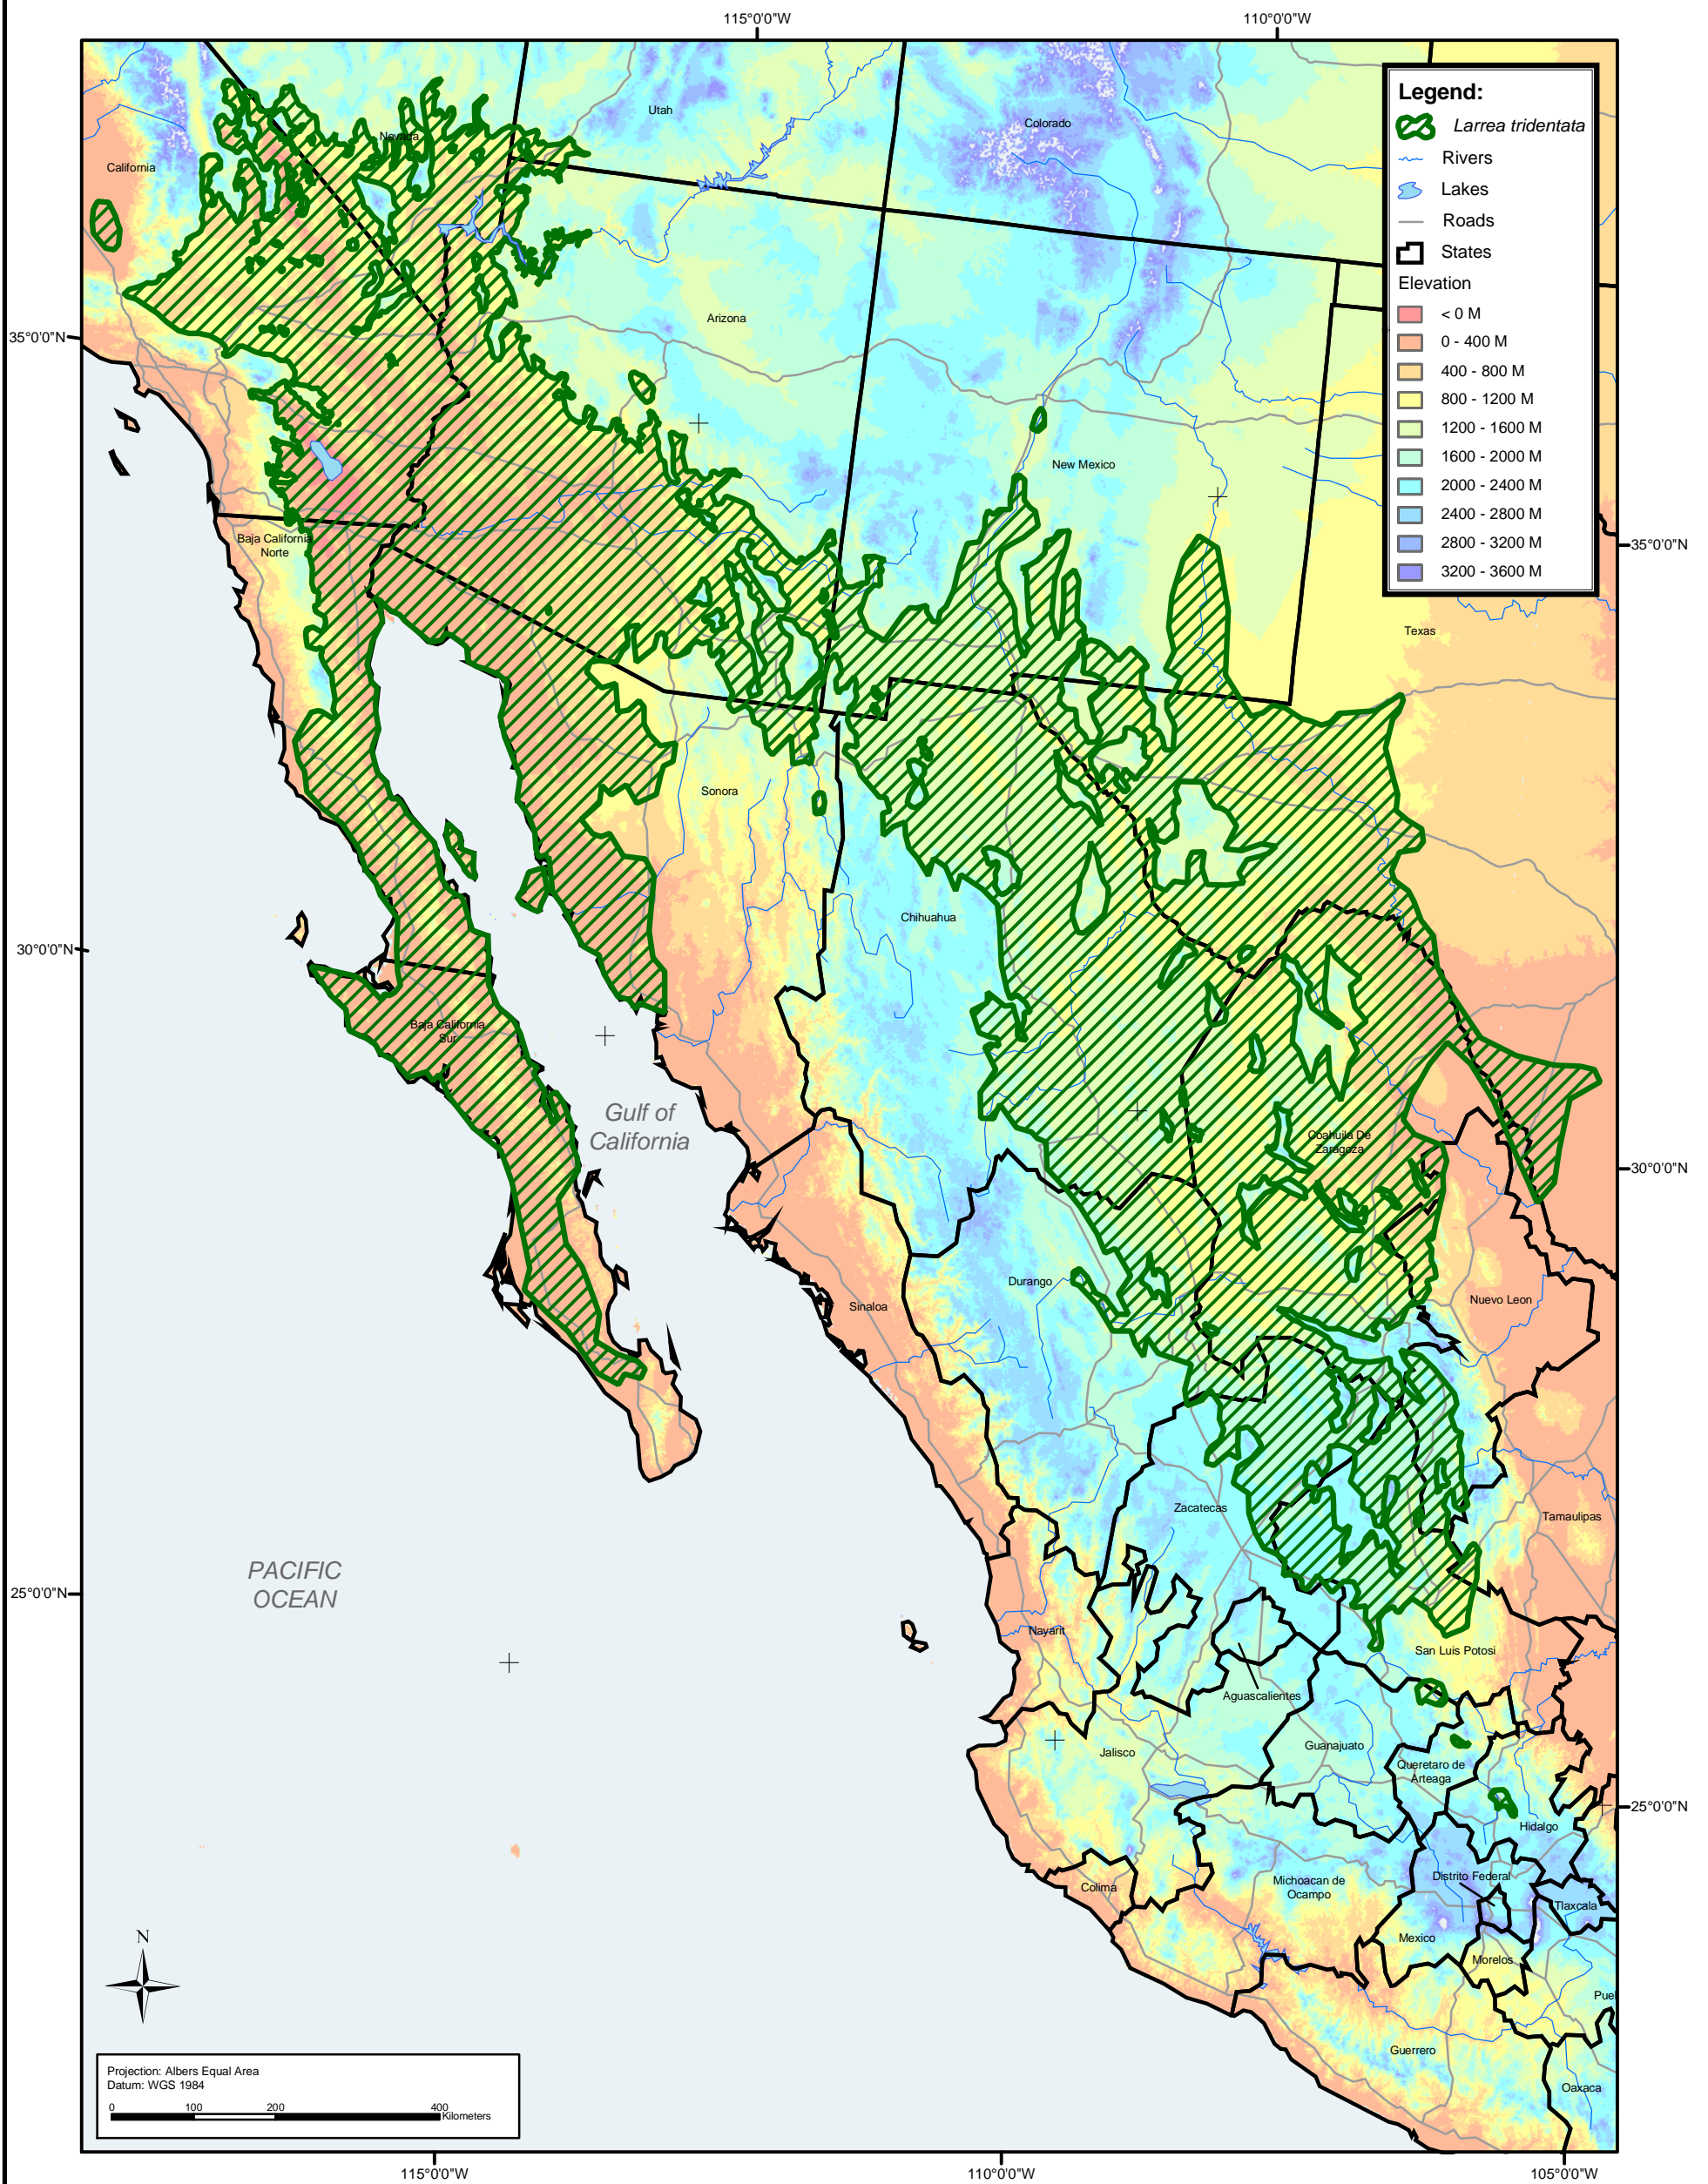

Larrea tridentata Distribution

Produced By: USGS Global Change Research Program,
"Past, Recent, and Twenty-First Century Vegetation
Change in the Arid Southwest."

Contributors: Kenneth L. Cole, George Ferguson, James Henrickson, Barry Prigge,
Richard Spellenberg, Samantha Arundel, Tim Lowrey, W. Geoffrey Spaulding,
Esteban Muldavin, Tom Huggins, and John A. Cannella.

Data Compilation: Kenneth L. Cole
Map Prepared By: John A. Cannella
Date Prepared: 15 May 2003

Prepared At: USGS, Southwest Biological Science Center,
Colorado Plateau Field Station,
Geospatial Technology Laboratory

Additional Information: http://www.usgs.nau.edu/global_change/