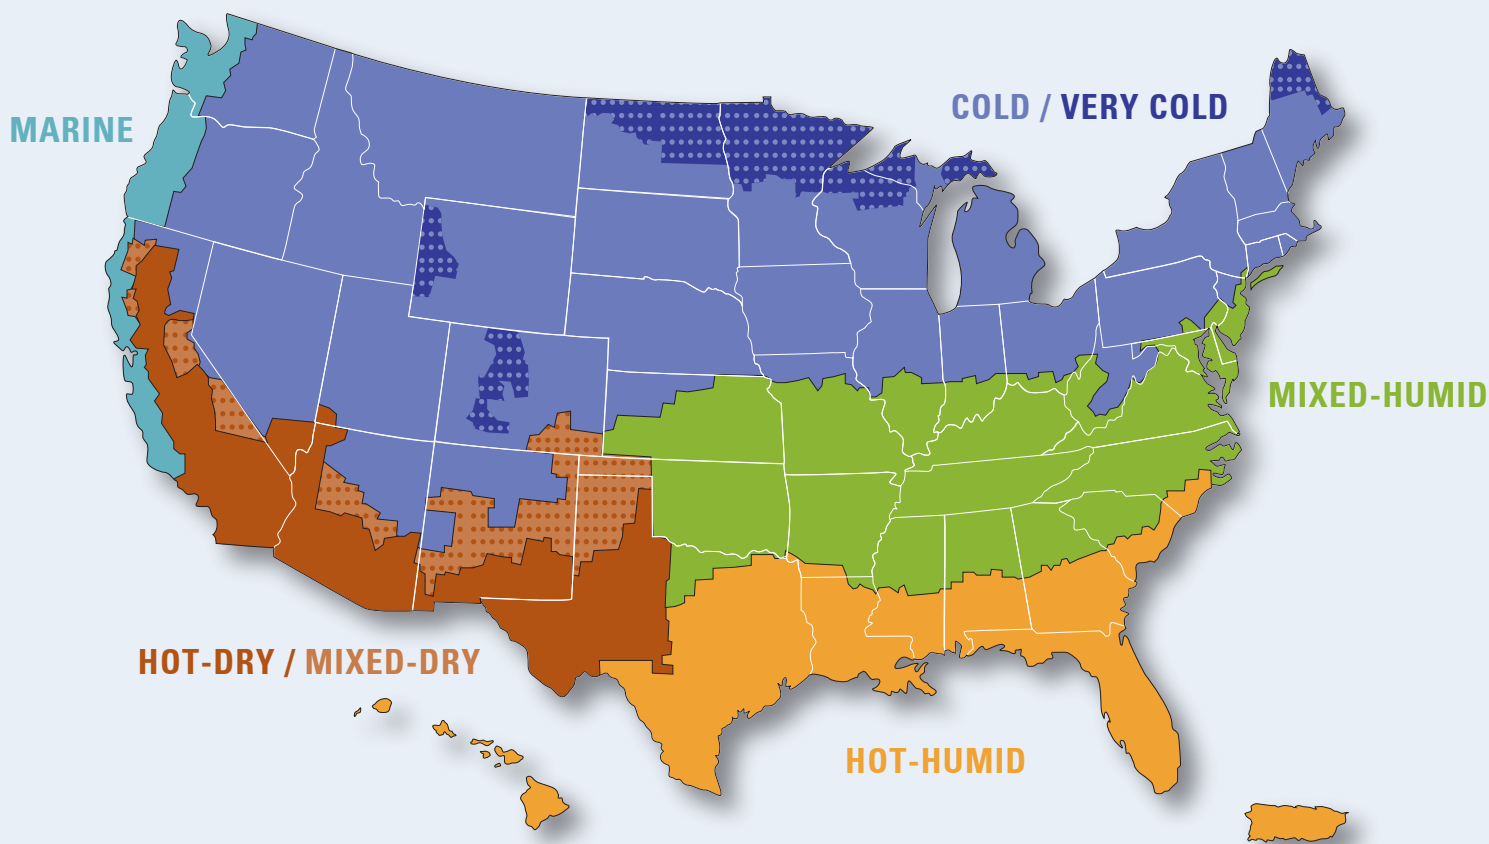

Figure 1. Seven of the eight US climate zones recognized by Building America occur in the continental United States

The U.S. Department of Energy Building America Program has divided the United States into eight climate regions. This report identifies the climate region of each county in the United States. The report is intended as an aid in helping builders to identify the appropriate climate designation for the counties in which they are building. The guide can be used in conjunction with the Best Practices builders' guides produced by the DOE Building America program to help builders determine which climate-specific Best Practices guide they should use.

The eight climate regions are described below and all but the subarctic region are shown in Figure 1. For simplification, the Building America Program combines the cold and very cold, and the hot dry and mixed dry climates.

The following approximate definitions of each climate region have been developed based on heating degree days, average temperatures, and precipitation.

Hot-Humid

A hot-humid climate is generally defined as a region that receives more than 20 in. (50 cm) of annual precipitation and where one or both of the following occur:

- A 67°F (19.5°C) or higher wet bulb temperature for 3,000 or more hours during the warmest 6 consecutive months of the year; or
- A 73°F (23°C) or higher wet bulb temperature for 1,500 or more hours during the warmest 6 consecutive months of the year.

The table at the end of this document contains the complete listing of US counties in alphabetical order by state, then county, then climate region.