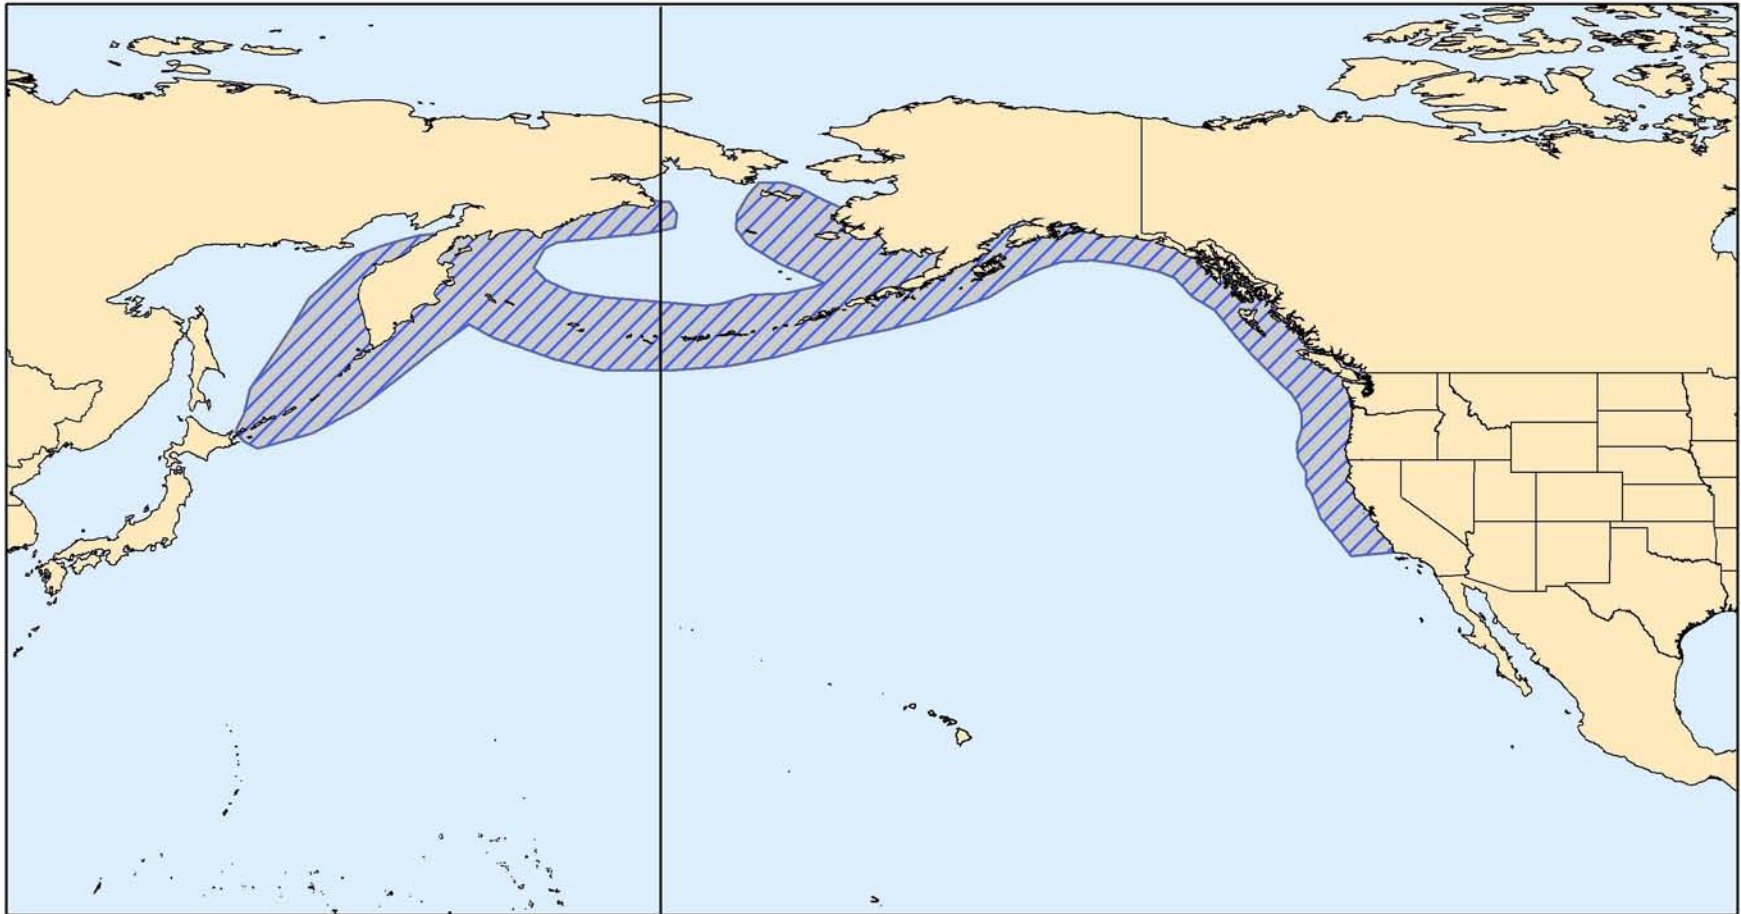

# Steller Sea Lion Range

0 500 1,000 1,500 2,000 Miles

180°

Map represents approximate range of species. Offshore distances are approximate.

NMFS, Office of Protected Resources  
November 2007