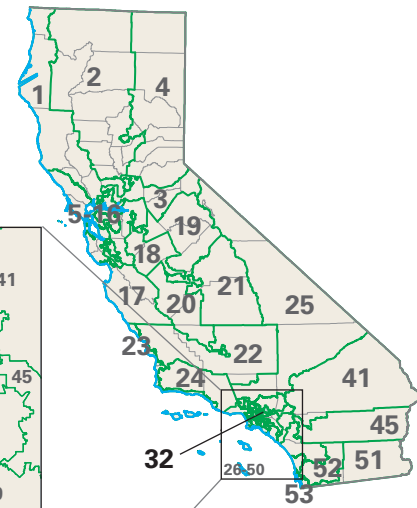

Congressional District 32

32 Congressional District

Los Angeles County

California
(53 Districts)