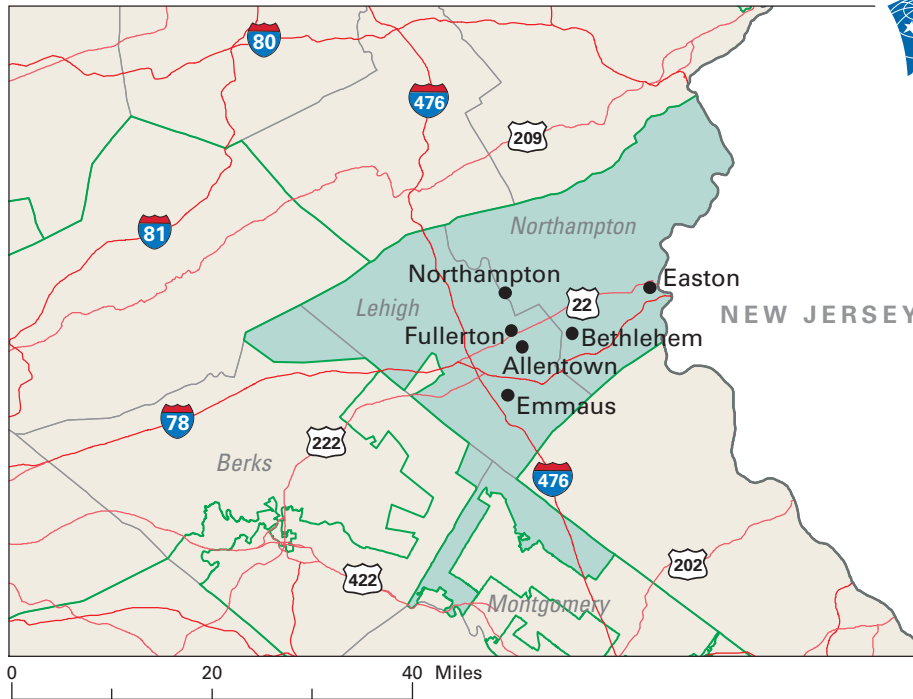

# Congressional District 15

- 15** Congressional District
- Lehigh County

Pennsylvania (19 Districts)