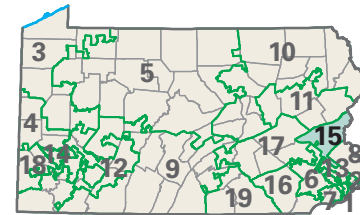

# Congressional District 15

- 15** Congressional District
- Lehigh County

Pennsylvania (19 Districts)