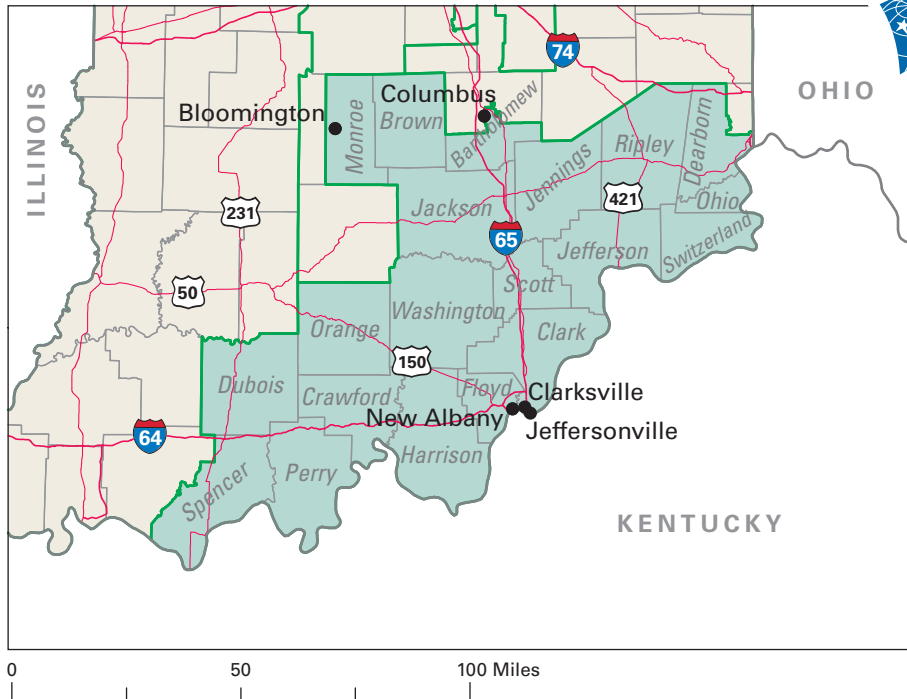

Congressional District 9

9 Congressional District
Jefferson County

Indiana (9 Districts)