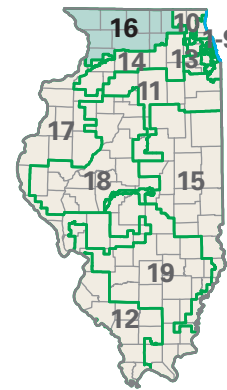

# Congressional District 16

**16** Congressional District

Boone County

*Illinois (19 Districts)*