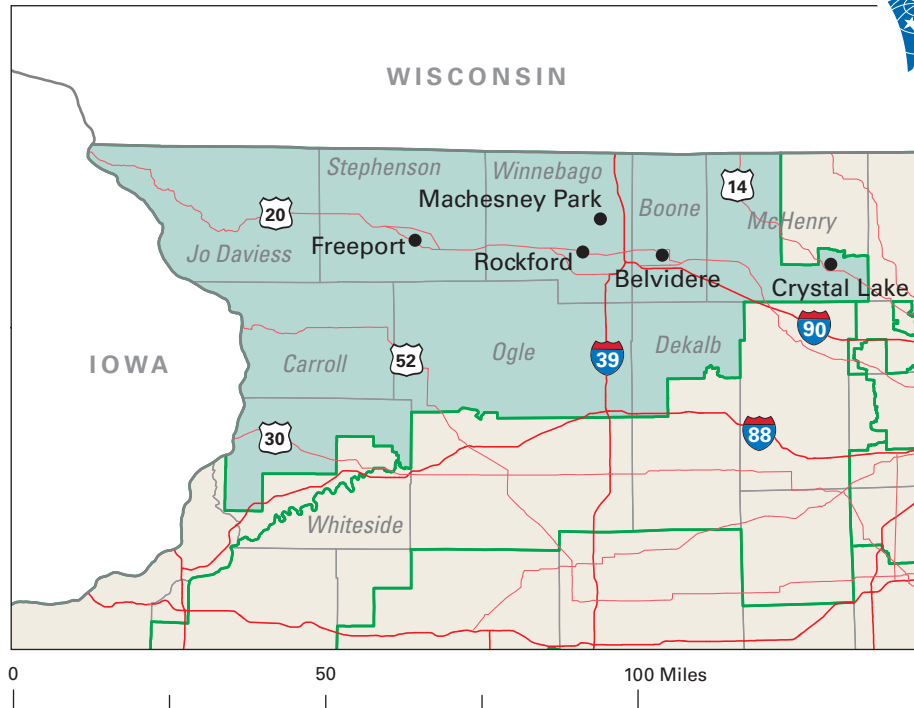

# Congressional District 16

**16** Congressional District

Boone County

*Illinois (19 Districts)*