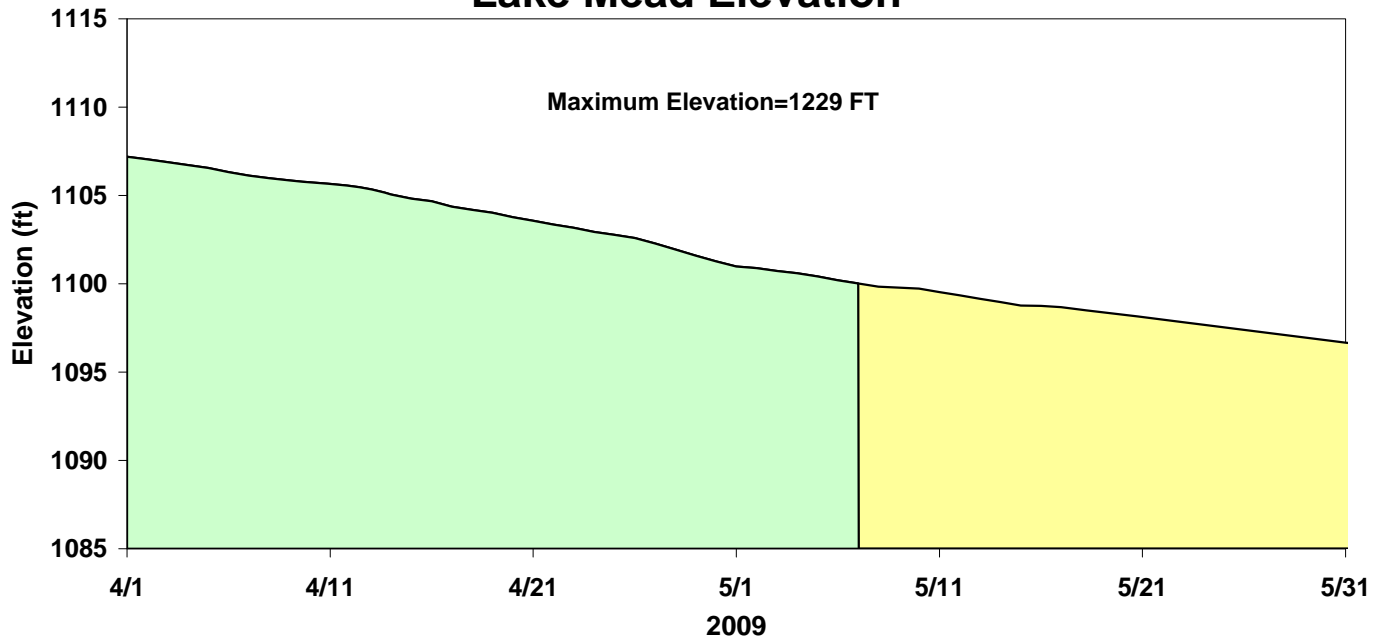

05/08/09

Lake Mead Elevation

Hoover Dam Releases