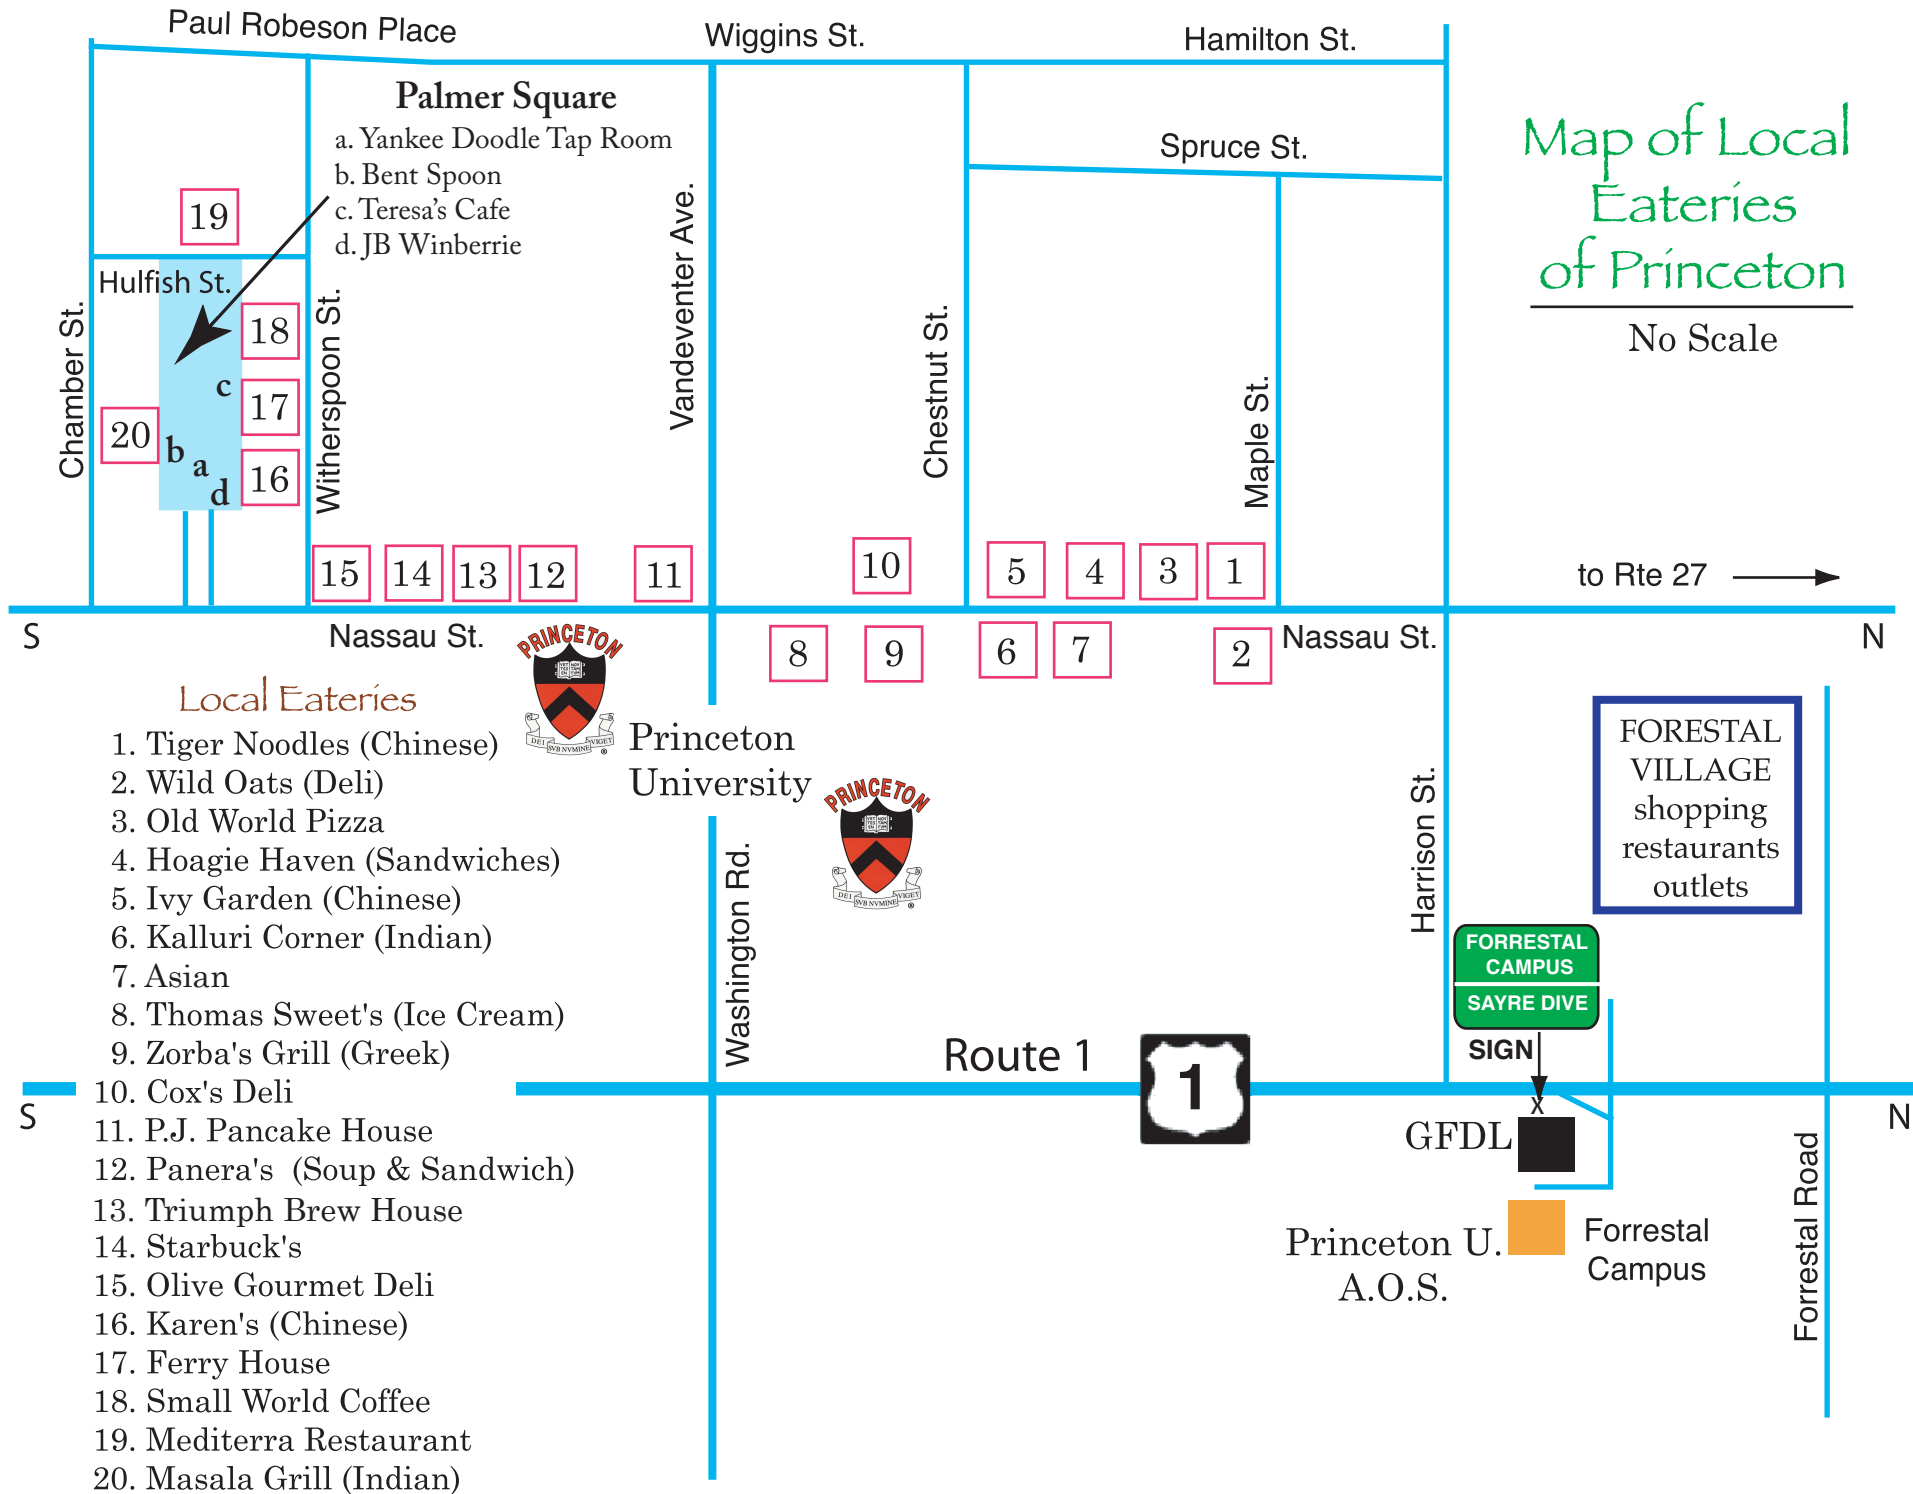

Map of Local Eateries of Princeton

No Scale

Palmer Square

- a. Yankee Doodle Tap Room
- b. Bent Spoon
- c. Teresa's Cafe
- d. JB Winberrie

19

18

17

16

Hulfish St.

20

Local Eateries

1. Tiger Noodles (Chinese)
2. Wild Oats (Deli)
3. Old World Pizza
4. Hoagie Haven (Sandwiches)
5. Ivy Garden (Chinese)
6. Kalluri Corner (Indian)
7. Asian
8. Thomas Sweet's (Ice Cream)
9. Zorba's Grill (Greek)
10. Cox's Deli
11. P.J. Pancake House
12. Panera's (Soup & Sandwich)
13. Triumph Brew House
14. Starbuck's
15. Olive Gourmet Deli
16. Karen's (Chinese)
17. Ferry House
18. Small World Coffee
19. Mediterra Restaurant
20. Masala Grill (Indian)

Princeton University

FORRESTAL CAMPUS
SAYRE DIVE

SIGN

GFDL

Princeton U.
A.O.S.

FORESTAL VILLAGE shopping restaurants outlets

to Rte 27 →

Route 1

Forrestral Campus

Forrestral Road